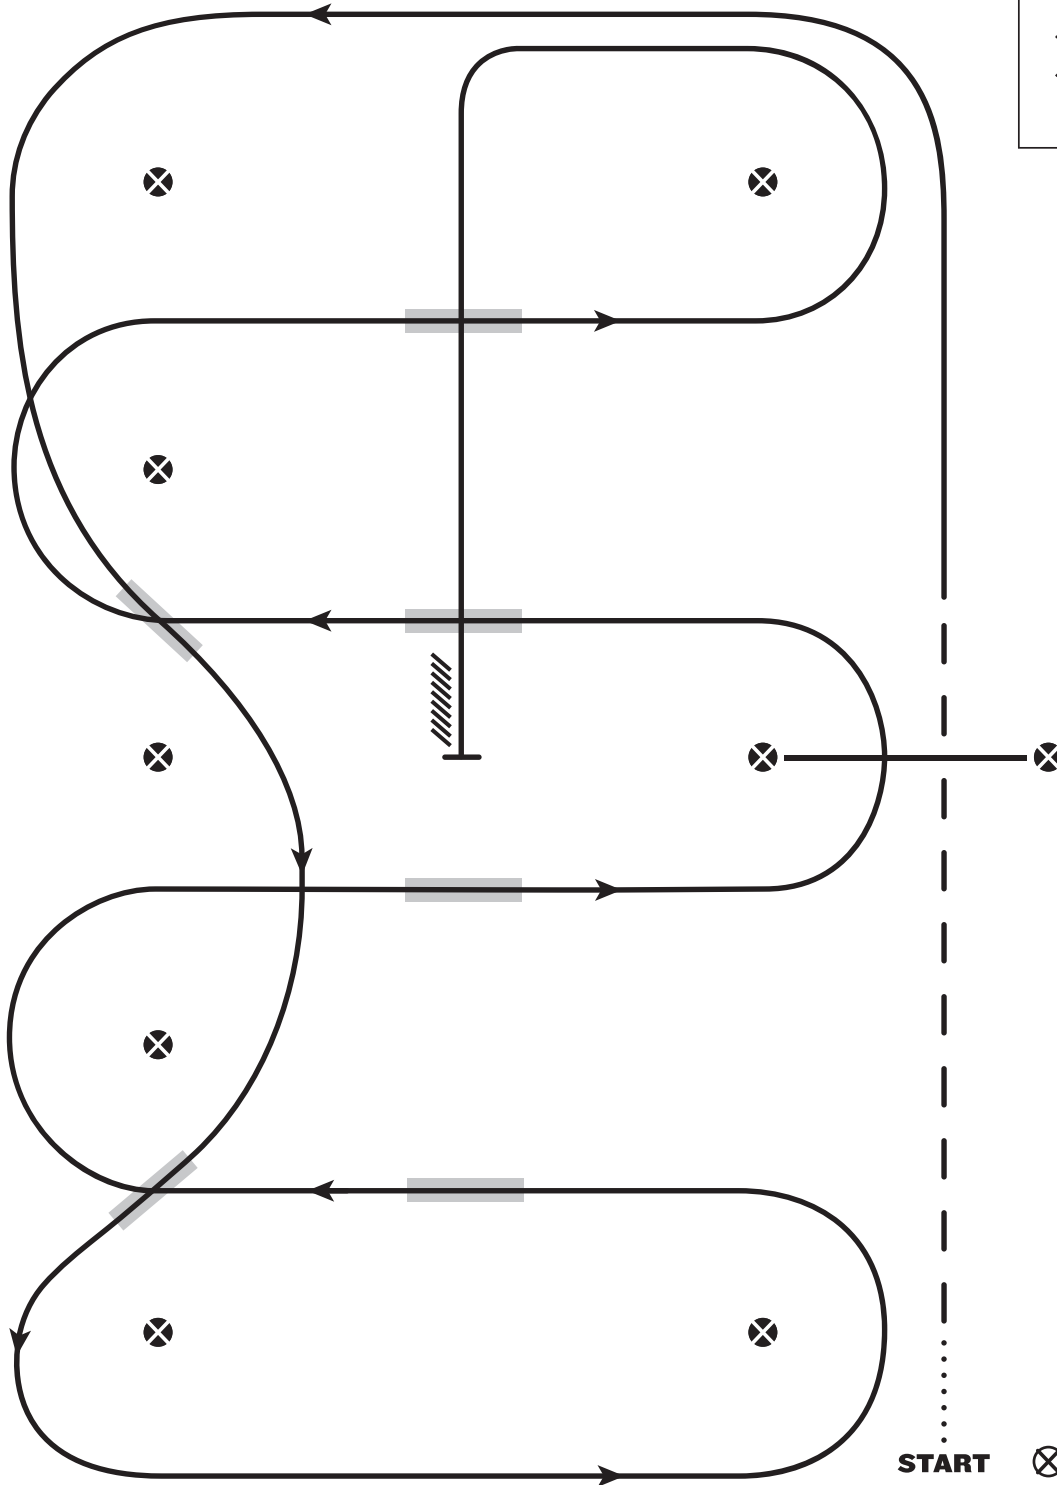

2024

LEGEND

.....	Walk
- - -	Jog
————	Lope
//////	Back
■	Lead Changing Area

1. Walk at least 15 feet from start cone to the first marker, transition to jog, jog over log.
2. Transition to the lope left lead & lope around end
3. First line change
4. Second line change lope around the end of arena
5. First crossing change
6. Second crossing change
7. Lope over log
8. Third crossing change
9. Fourth crossing change
10. Lope up the center, stop & back

2024

LEGEND

- Walk
- - - - - Jog
- Lope
- /////// Back
- Lead Changing Area

1. Walk at least 15 feet from start cone to the first marker, transition to jog, jog over log
2. Transition to the lope left lead & lope around end
3. First line change
4. Second line change
5. Third line change
6. Fourth line change lope around the end of arena
7. First crossing change
8. Second crossing change
9. Lope over log
10. Third crossing change
11. Fourth crossing change
12. Lope up the center, stop & back