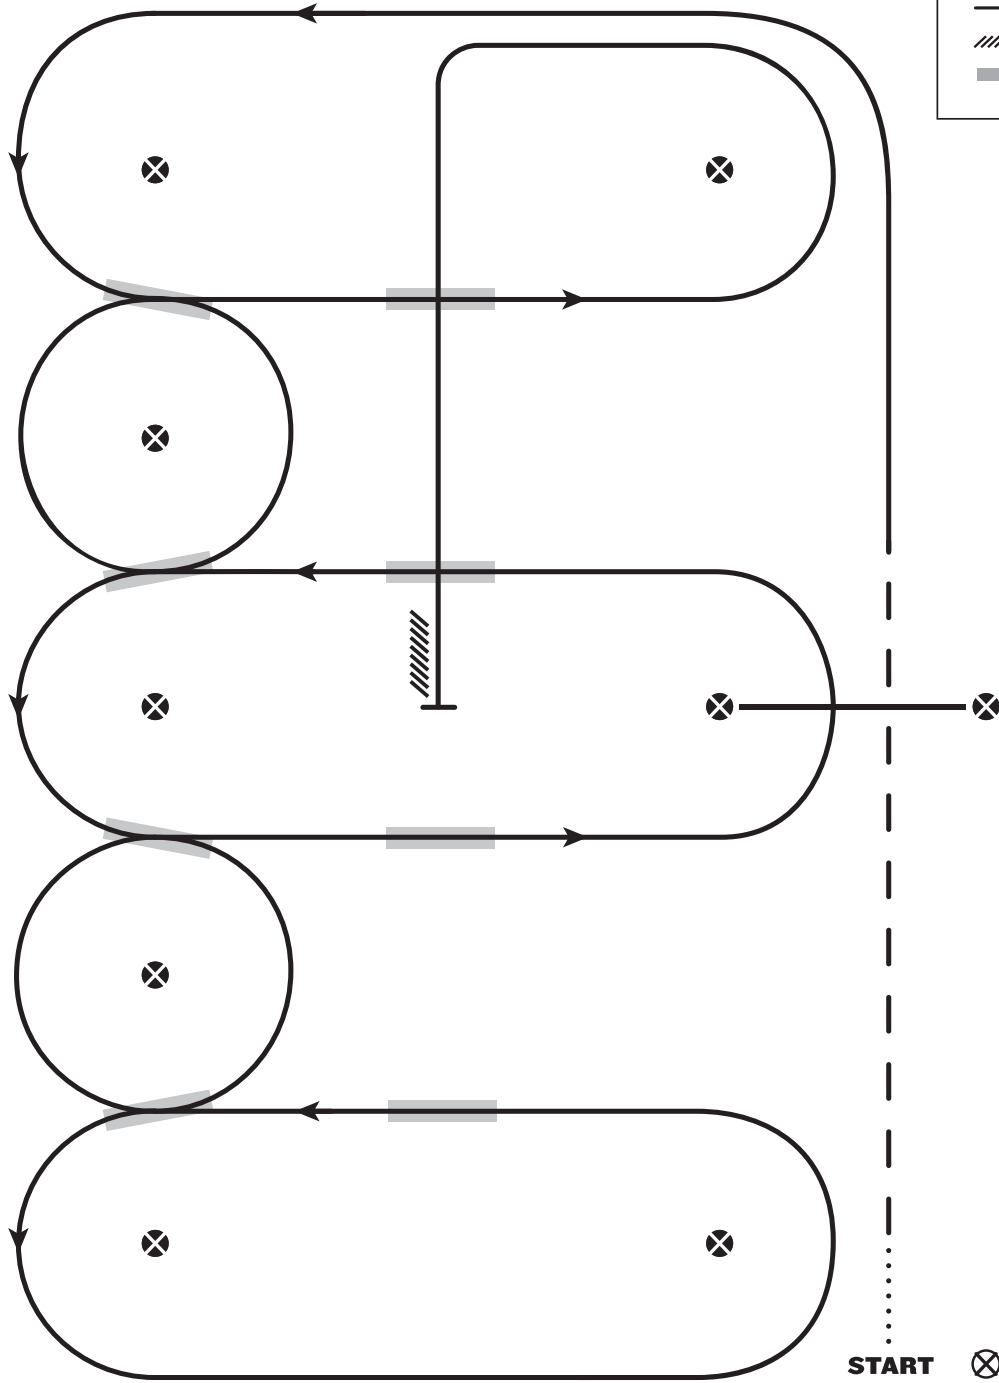

2024

LEGEND

.....	Walk
- - -	Jog
————	Lope
//////	Back
■	Lead Changing Area

1. Walk at least 15 feet from start cone to the first marker, transition to jog, jog over log.
2. Transition to the lope left lead & lope around end
3. First line change
4. Second line change lope around the end of arena
5. First crossing change
6. Second crossing change
7. Lope over log
8. Third crossing change
9. Fourth crossing change
10. Lope up the center, stop & back

2024

LEGEND

- Walk
- - - - - Jog
- Lope
- /////// Back
- Lead Changing Area

1. Walk at least 15 feet from start cone to the first marker, transition to jog, jog over log
2. Transition to the lope left lead & lope around end
3. First line change
4. Second line change
5. Third line change
6. Fourth line change lope around the end of arena
7. First crossing change
8. Second crossing change
9. Lope over log
10. Third crossing change
11. Fourth crossing change
12. Lope up the center, stop & back