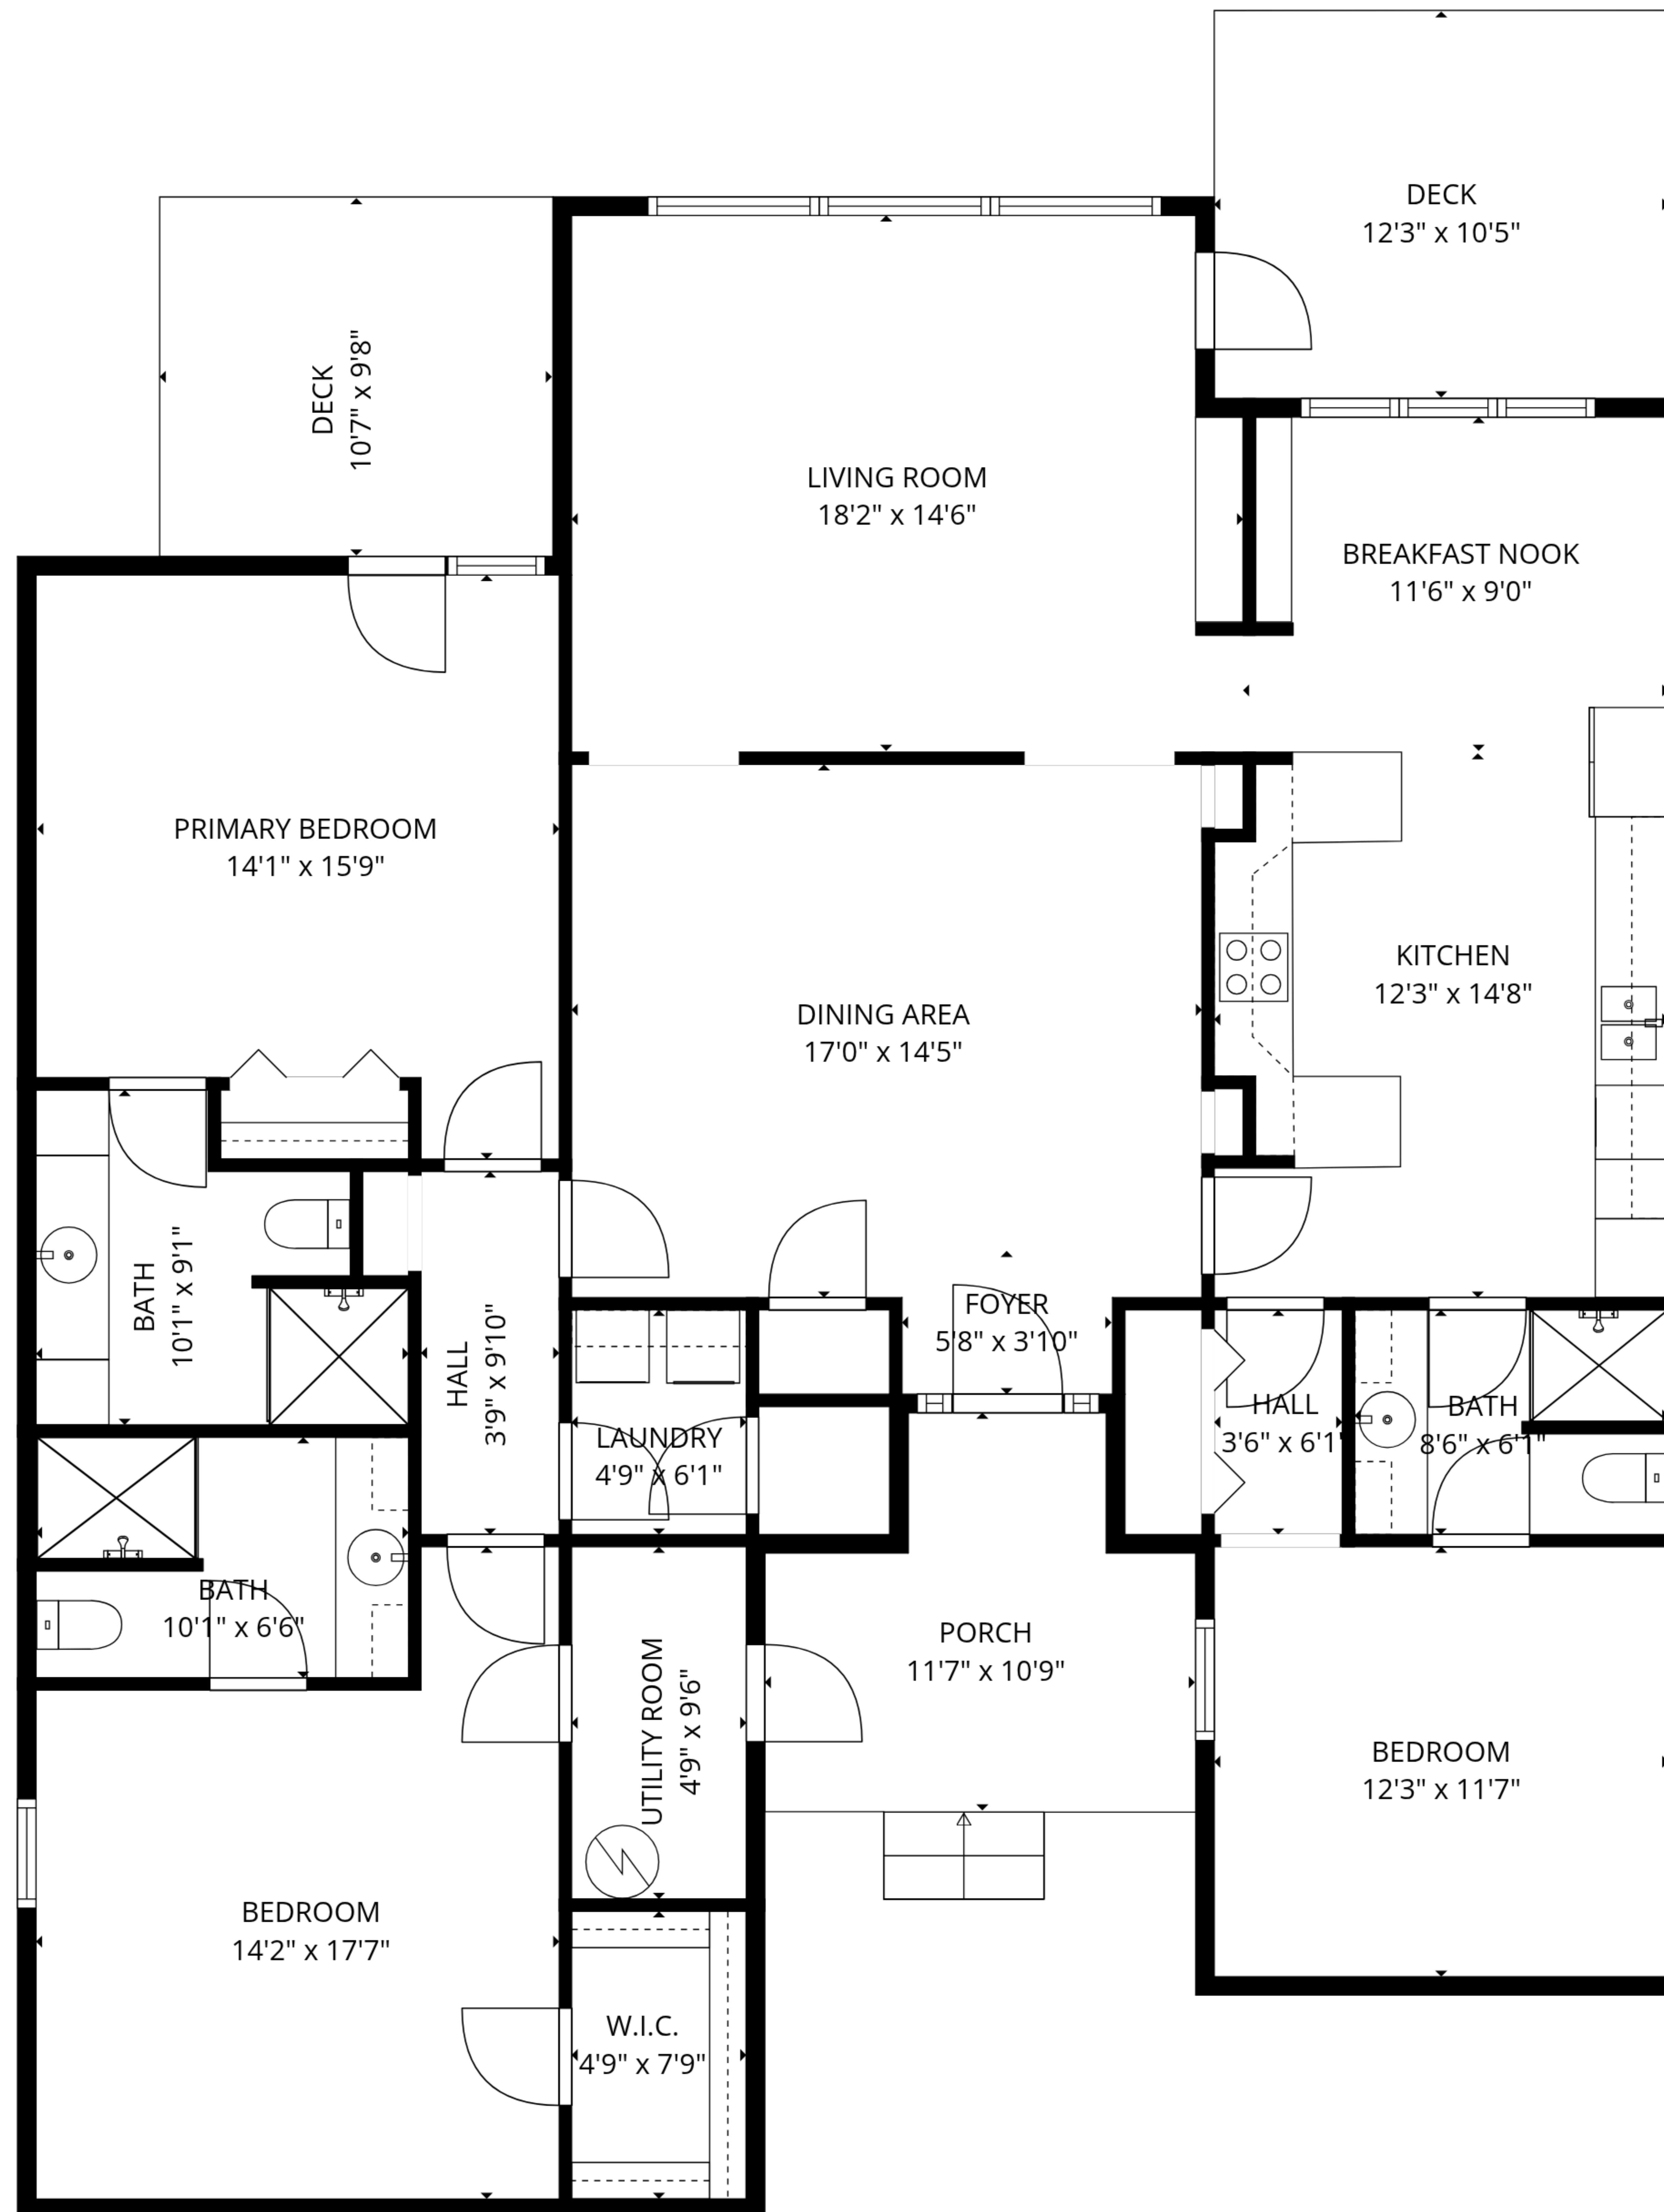

Total GLA: 1931 sq. ft | Total: 2275 sq. ft
 1st floor: 1931 sq. ft (Excluded areas 344 sq. ft)

Total GLA: 1931 sq. ft | Total: 2275 sq. ft
 1st floor: 1931 sq. ft (Excluded areas 344 sq. ft)