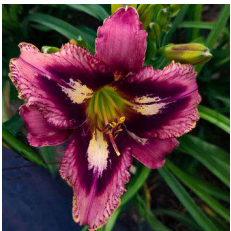

AMAZON RAIN (GOSSARD, 2023)
34",Tet,7.50",Dor,ML,Frag,Re
LIGHT ROSE WITH A BROKEN PATTERNED, APPLIQUED DARKER PURPLE EYEZONE AND A GREEN THROAT Pink Rose and Dark Pink
Quad 3-2---(1)