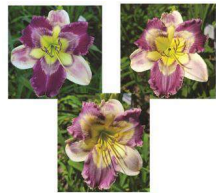

SHALLOW FORDS GOOD AND PLENTY (GRACE-GILYARD, 2022)
28",Dip,5.50",Evr,E,Frag,Re
PLUM WITH LAVENDER PATTERNED EYE AND GREEN THROAT, BITONE, COLOR CHANGER Color Changer
Quad 1-1---(18)

SF $60 3 Avail
DF $80 3 Avail