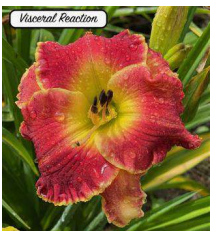

VISCERAL REACTION (PETIT-GOFF, 2015)

25",Tet,6",SEv,M,Re

Deep cherry red accented by the yellow throat and wavy golden edge. Red w gold House 2----(7)

SF $25 2 Avail

DF $40 1 Avail