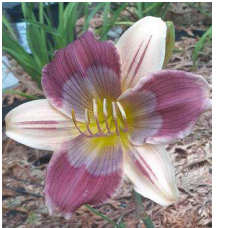

32",Dip,4.75",SEv,M,Re

Light yellow with mahogany eye ring that extends to sepals and barbed appendages around the chartreuse throat. Yellow w red

Log Bed----(4)

SF \$50 1 Avail

NORTHWOOD TIE DYE ARTIST (SEIFERT, 2018)