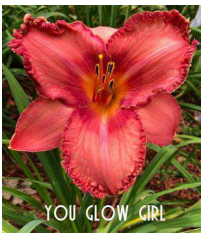

YOU GLOW GIRL (SELMAN, 2004)

SF $40 4 Avail

30",Tet,6",Dor,M,Frag

hot pink with small dark rose eye and bubbly hooked and knobbed edge above gold green heart throat Pink dk rose eye

Quad 4-3---(10)

DF $65 2 Avail