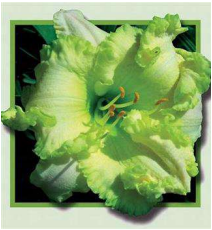

ESCAPE FROM THE ECHOES (DEVITO, 2021)
36",Dip,7",Evr,EM,Frag,Re
LIGHT CREAM WITH DEEP RASPBERRY, NARROW EYE THAT LEADS TO GRAY,
THEN A LARGE, BRIGHT, CRISP GREEN THROAT Cream w purple
House 1----(6)

EMERALD SPRING (PETIT, 2013)
24",Tet,6",SEv,M,Re
Ivory with pink blush green throat and chartreuse edge. Cream w green yellow
House 2----(4)

SF $25 2 Avail