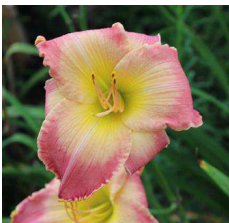

SKY CAPTAIN (HANSON C, 2009)
50",Tet,5.50",SEv,ML
Orchid rose blend with soft pink cream watermark above green throat Purple rose
blend
House 3----(5)

SF $30 1 Avail
DF $45 1 Avail