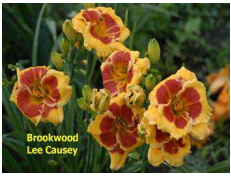

TET BROOKWOOD LEE CAUSEY (SHARP, 1998)
18",Tet,4.75",SEv,M,Frag
Gold with red eye and green throat Yellow gold w red
Quad 4-1---(3)

SF $60 1 Avail