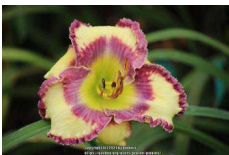

LIFE UNLIMITED (GRACE-L., 2014)
34",Tet,5.75",Evr,E,Frag
Cream yellow patterned eye and edge. Cream with pink
Quad 2-1---(17)

SF $30 4 Avail
DF $40 5 Avail