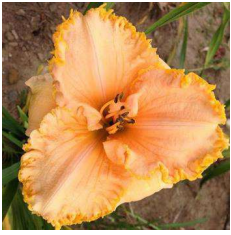

FLUFFY CLOUDS (DELUCENAY, 2019)

SF $20 3 Avail

14",Tet,4.50",SEv,L,Frag,Re

Peach colored with a lighter peach pink mid-rib, this Daylily has heavy golden yellow toothed edges and an orange throat. Orange Pine----(5)