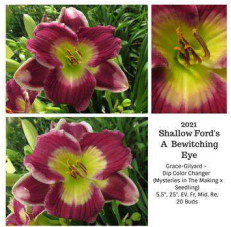

SHALLOW FORDS A BEWITCHING EYE (GRACE-GILYARD, 2021)
25",Dip,5.50",Evr,M,Frag,Re
A Beautiful deep pink color changer! This is the first eye changing color changer that we know of! There has been a lot of hard long work getting the genes to form this unique bloom! Beautiful sepals with the white edging tops it off. Color Changer
Quad 2-1---(4)

SF $75 1 Avail