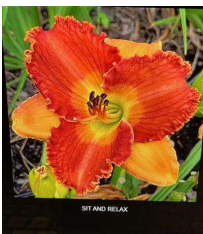

SF \$20 1 Avail

SIT AND RELAX (BOATRIGHT, 2022)
 30",Tet,6",SEv,EM,Re
 Deep orange petals with a light yellow watermark and green throat. Yellow sepals,
 bicolor Orange bitone
 Quad 4-3---(4)

SF \$100 1 Avail