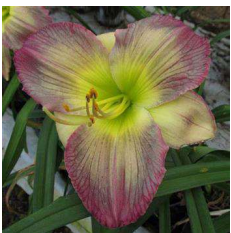

TET PIGMENT OF IMAGINATION (NORRIS, R, 2008)
26",Tet,5",Dor,M
Red purple with turquoise blend above green throat Color Changer
House 4-1---(13)

SF $125 3 Avail
DF $160 3 Avail