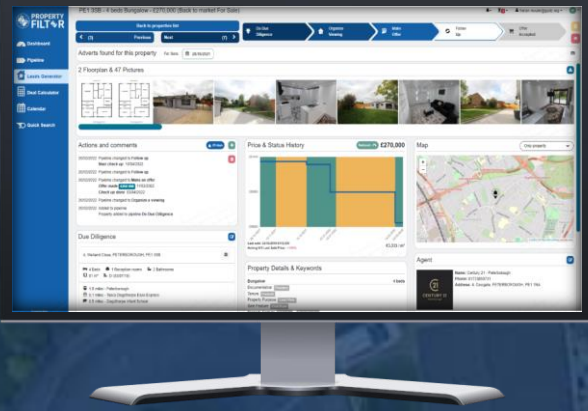

2,570+ (Feb 2,381)
HMO Conversions

Available now

885+ (Feb 172)
Flips and BRR

Available now

342+ (Feb 375)
Lease Options

Available now

101+ (Feb 88)
1→2 bed Conversions

Available now

73+ (Feb 73)
Short Leases

Available now

169+ (Feb 181)
R2R

Available now

144+ (Feb 145)
Commercial to
Resi

Available now

Start finding deals w/ Property Filter

SCAN ME NOW
<https://register.property-filter.co.uk/richards>