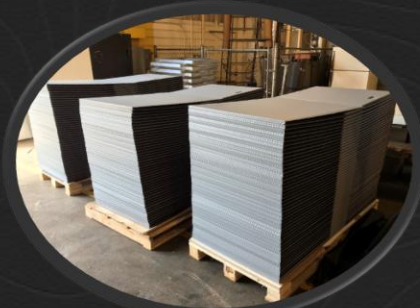

CAMPUS CRUISER CART

Conference Exhibitor

The Collapsible Move-in Cart

This is a durable bulk bin during move-ins and detaches to fold flat for storage during the semester

Durable,

Collapsible,

Reusable

Cart Features:

- **Student/Parent satisfaction**
 - Carts help speed up the move-in process and make it easier on students and parents
- **Durability**
 - Tested at 250lbs center-weighted
- **Ease of use**
 - Four swivel casters glide through parking lots, lobbies, and elevators
- **Efficiency**
 - Straight sidewalls help you stack boxes, totes, and other items more efficiently, making fewer trips
- **Size & weight**
 - 28" width fits through any standard doorway and almost all elevators, 35lbs total weight

Cart Specifications:

- 39" L x 28" W x 35" H outside dimension
- 38" L x 27" W x 30" H inside usable space (18 cu ft)
- Sidewalls weigh 17lbs; aluminum cart weighs 18lbs
- Comes with 3" Urethane Polypropylene swivel casters
- Colors available: Grey
- Price break at 50+ carts
- Can easily apply graphics or screen print