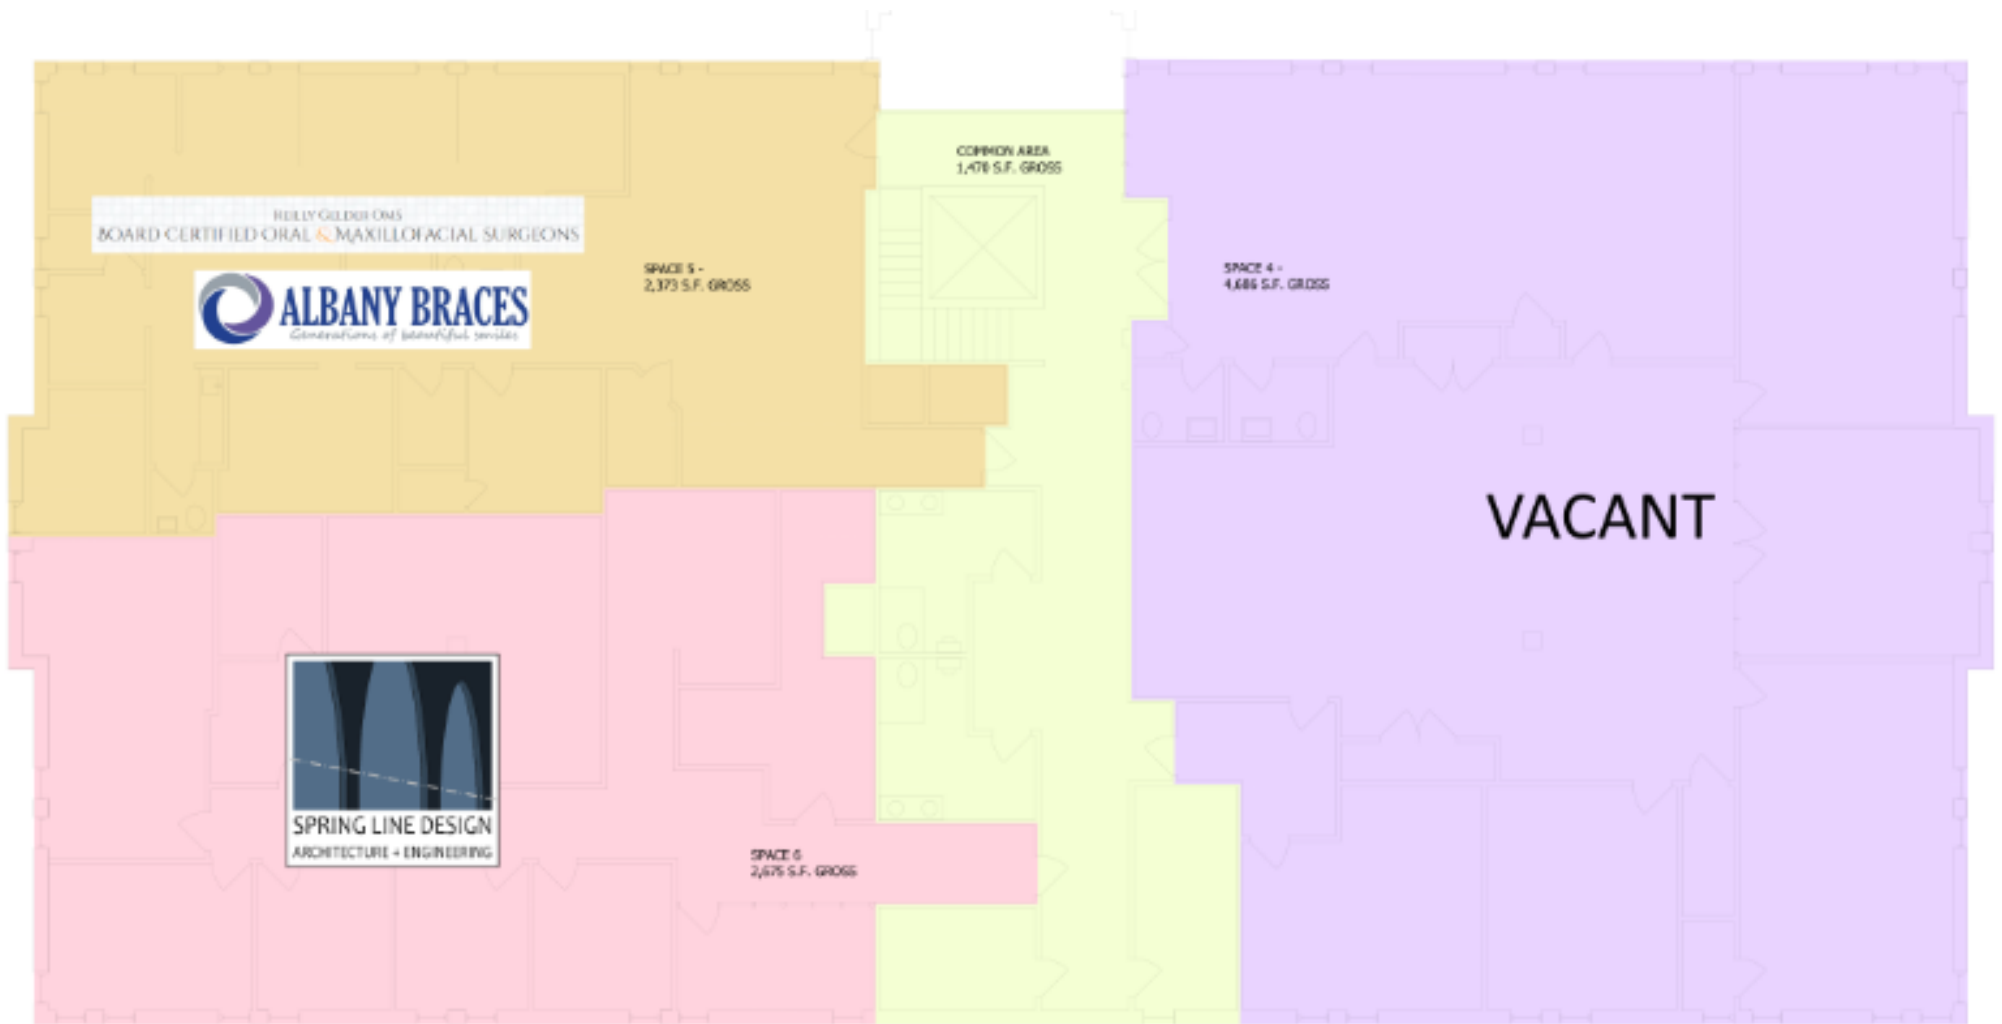

TITAN COMMERCIAL REALTY GROUP LLC

24 AVIATION RD, ALBANY, NY, 12205

518 400 0668

WWW.TITANCOMMERCIALREALTYGROUP.COM

<https://www.dos.ny.gov/licensing/docs/FairHousingNotice_new.pdf>

HELPING BUILD EMPIRES
ONE DEAL AT A TIME

TDROWLETTE@TITANCOMMERCIALREALTYGROUP.COM

TODD J DROWLETTE

NYS LICENSED REAL ESTATE BROKER

MANAGING DIRECTOR

518 400 0668 EXT 702