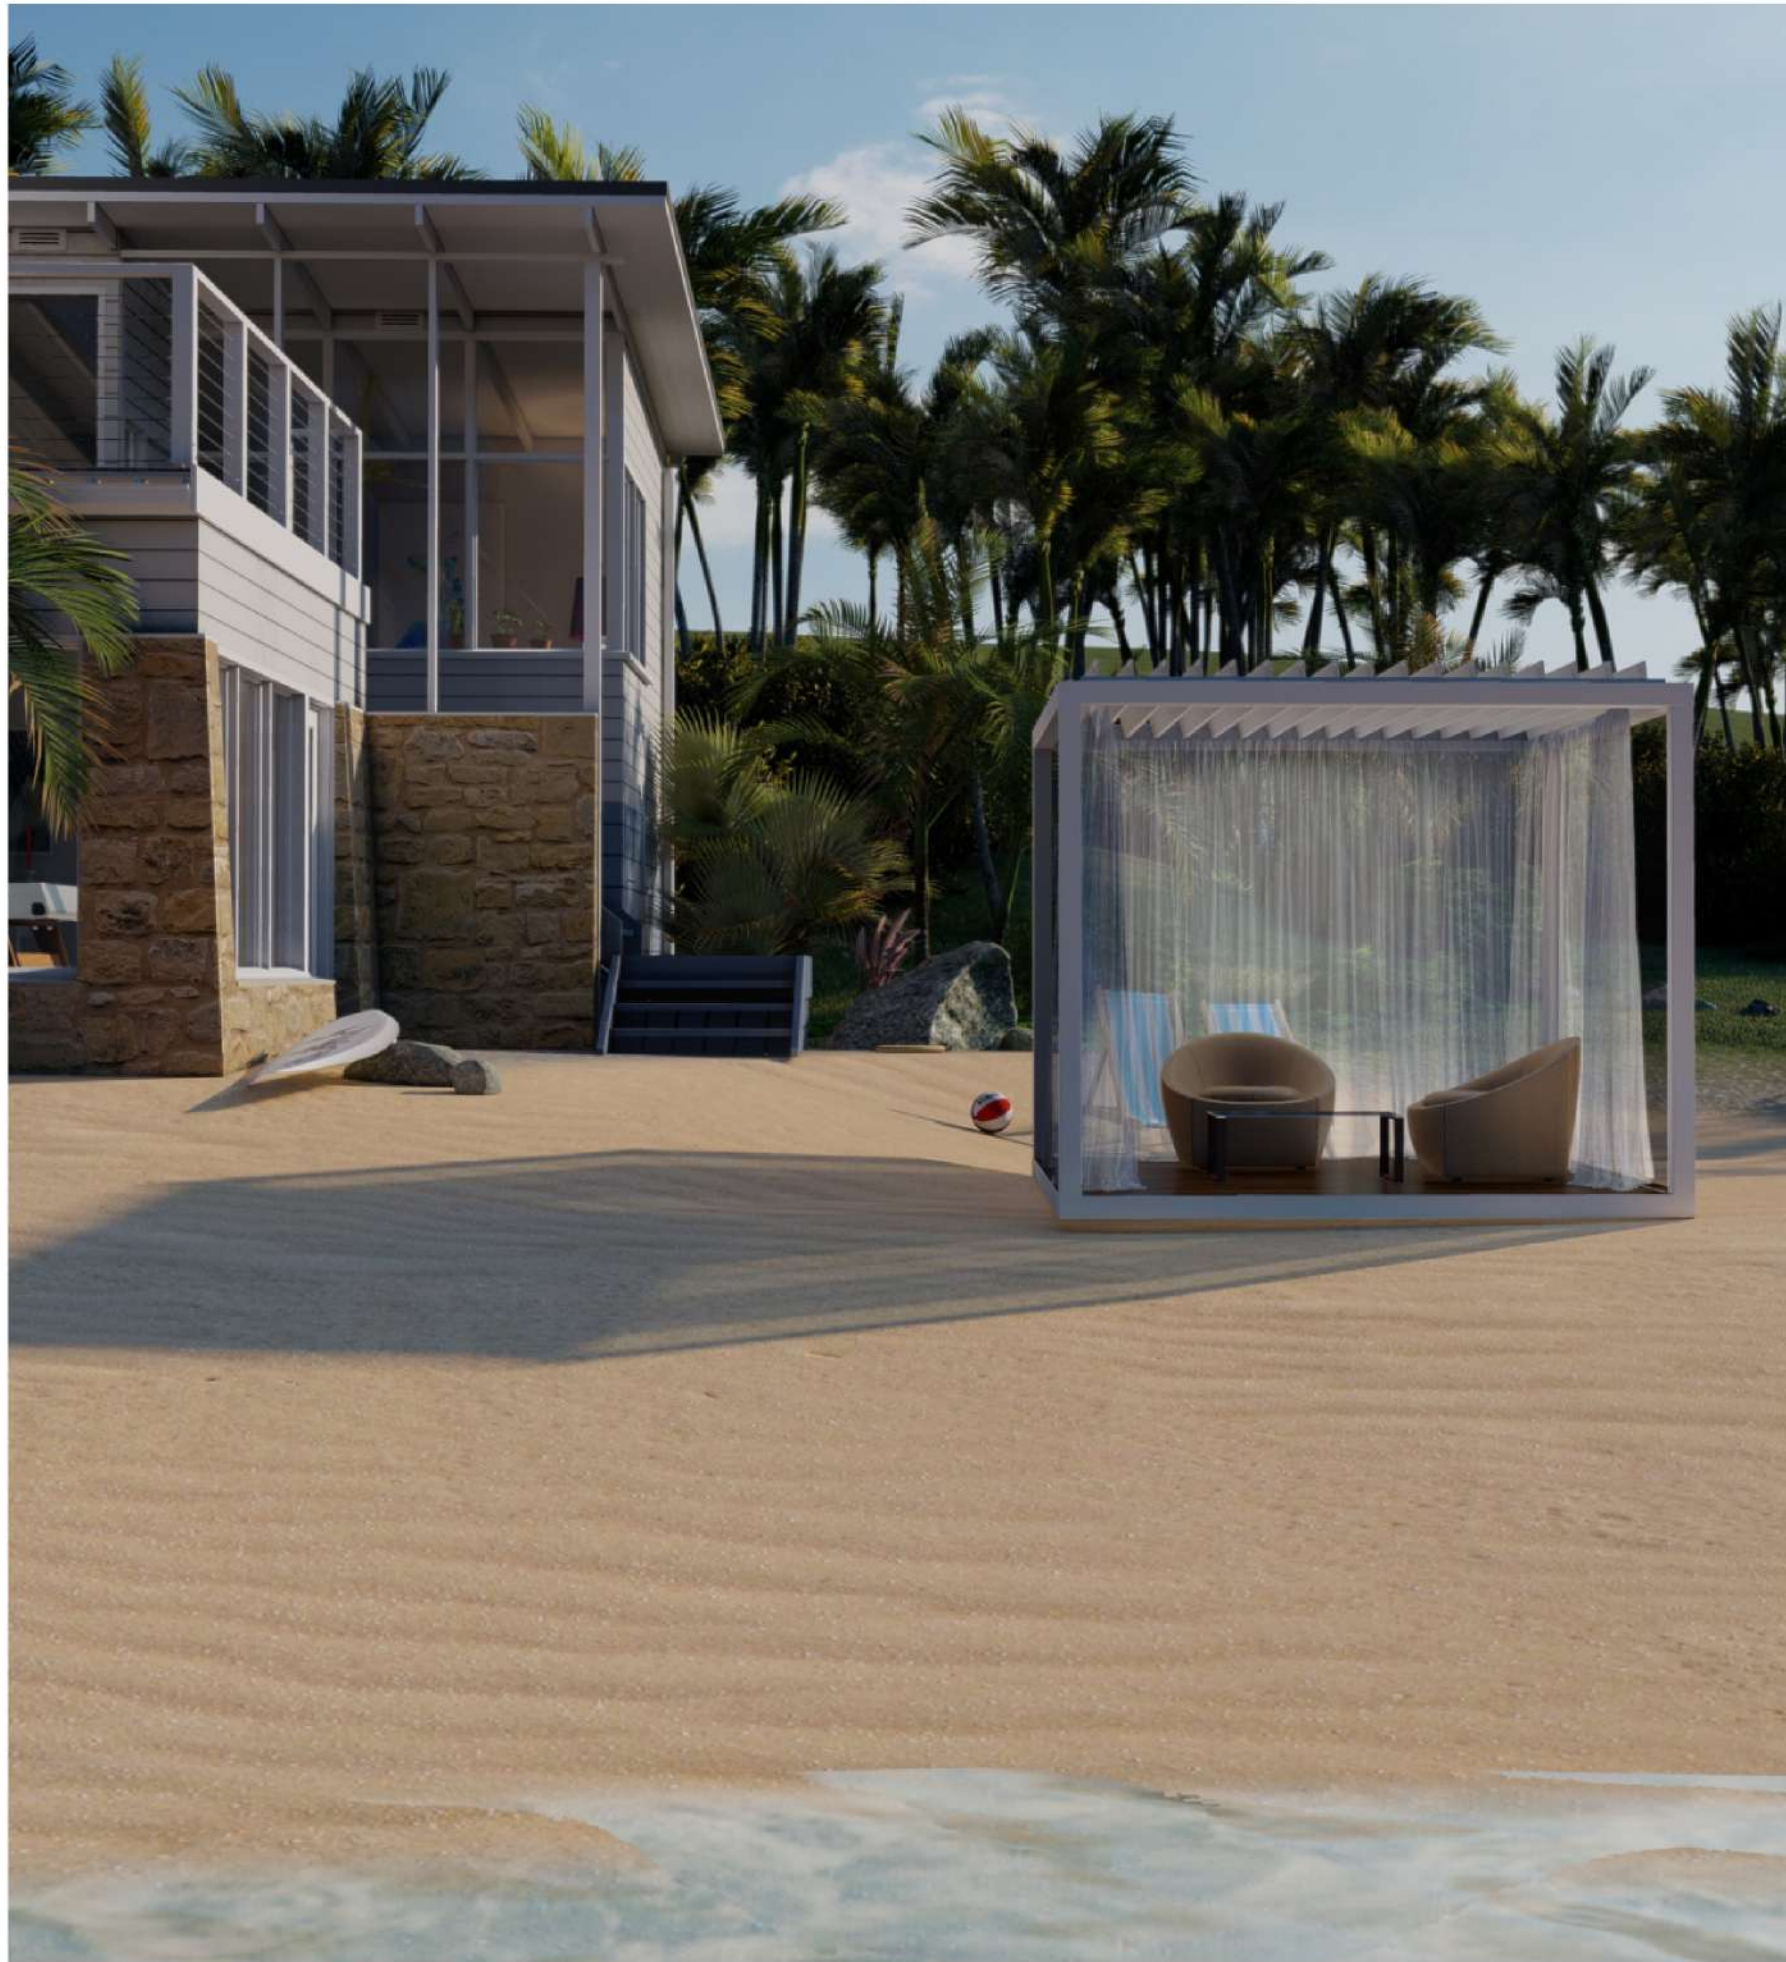

R-BLADE / LOUVERED ROOF PERGOLA

R-SHADE / INSULATED ROOF PERGOLA

R-CAR / LUXURY CARPORT

K-BANA / LUXURY CABANA

POOLDECK / 3-IN-1 SLIDING POOL COVER

R-BLADE

LOUVERED ROOF PERGOLA

The weather changes, not your outdoor experience.

Our R-BLADE is made to let you face the sun or block it out at your convenience—all thanks to its adjustable louvers.

It's more than just an impeccably designed structure, we give you the power to transform any outdoor space into an extended, relaxing living area protected from the elements.

SIZE OPTIONS

8x8 - 10x10 - 12x12
8ft high

FLOOR OPTIONS

Ready-to-customize floor frame
(not provided by Azenco)

WALL OPTIONS

Fixed or Sliding
Louvered Walls

POOLDECK

3-in-1 SLIDING POOL COVER

Optimize your pool space over the seasons.

Your pool is your most valuable asset. It is a place of relaxation, exercise, and entertainment for your clients. But what if you could make it even better?

Our PoolDeck is a clever 3-in-1 sliding pool cover, patio and deck solution that makes the most of the pool area square footage.