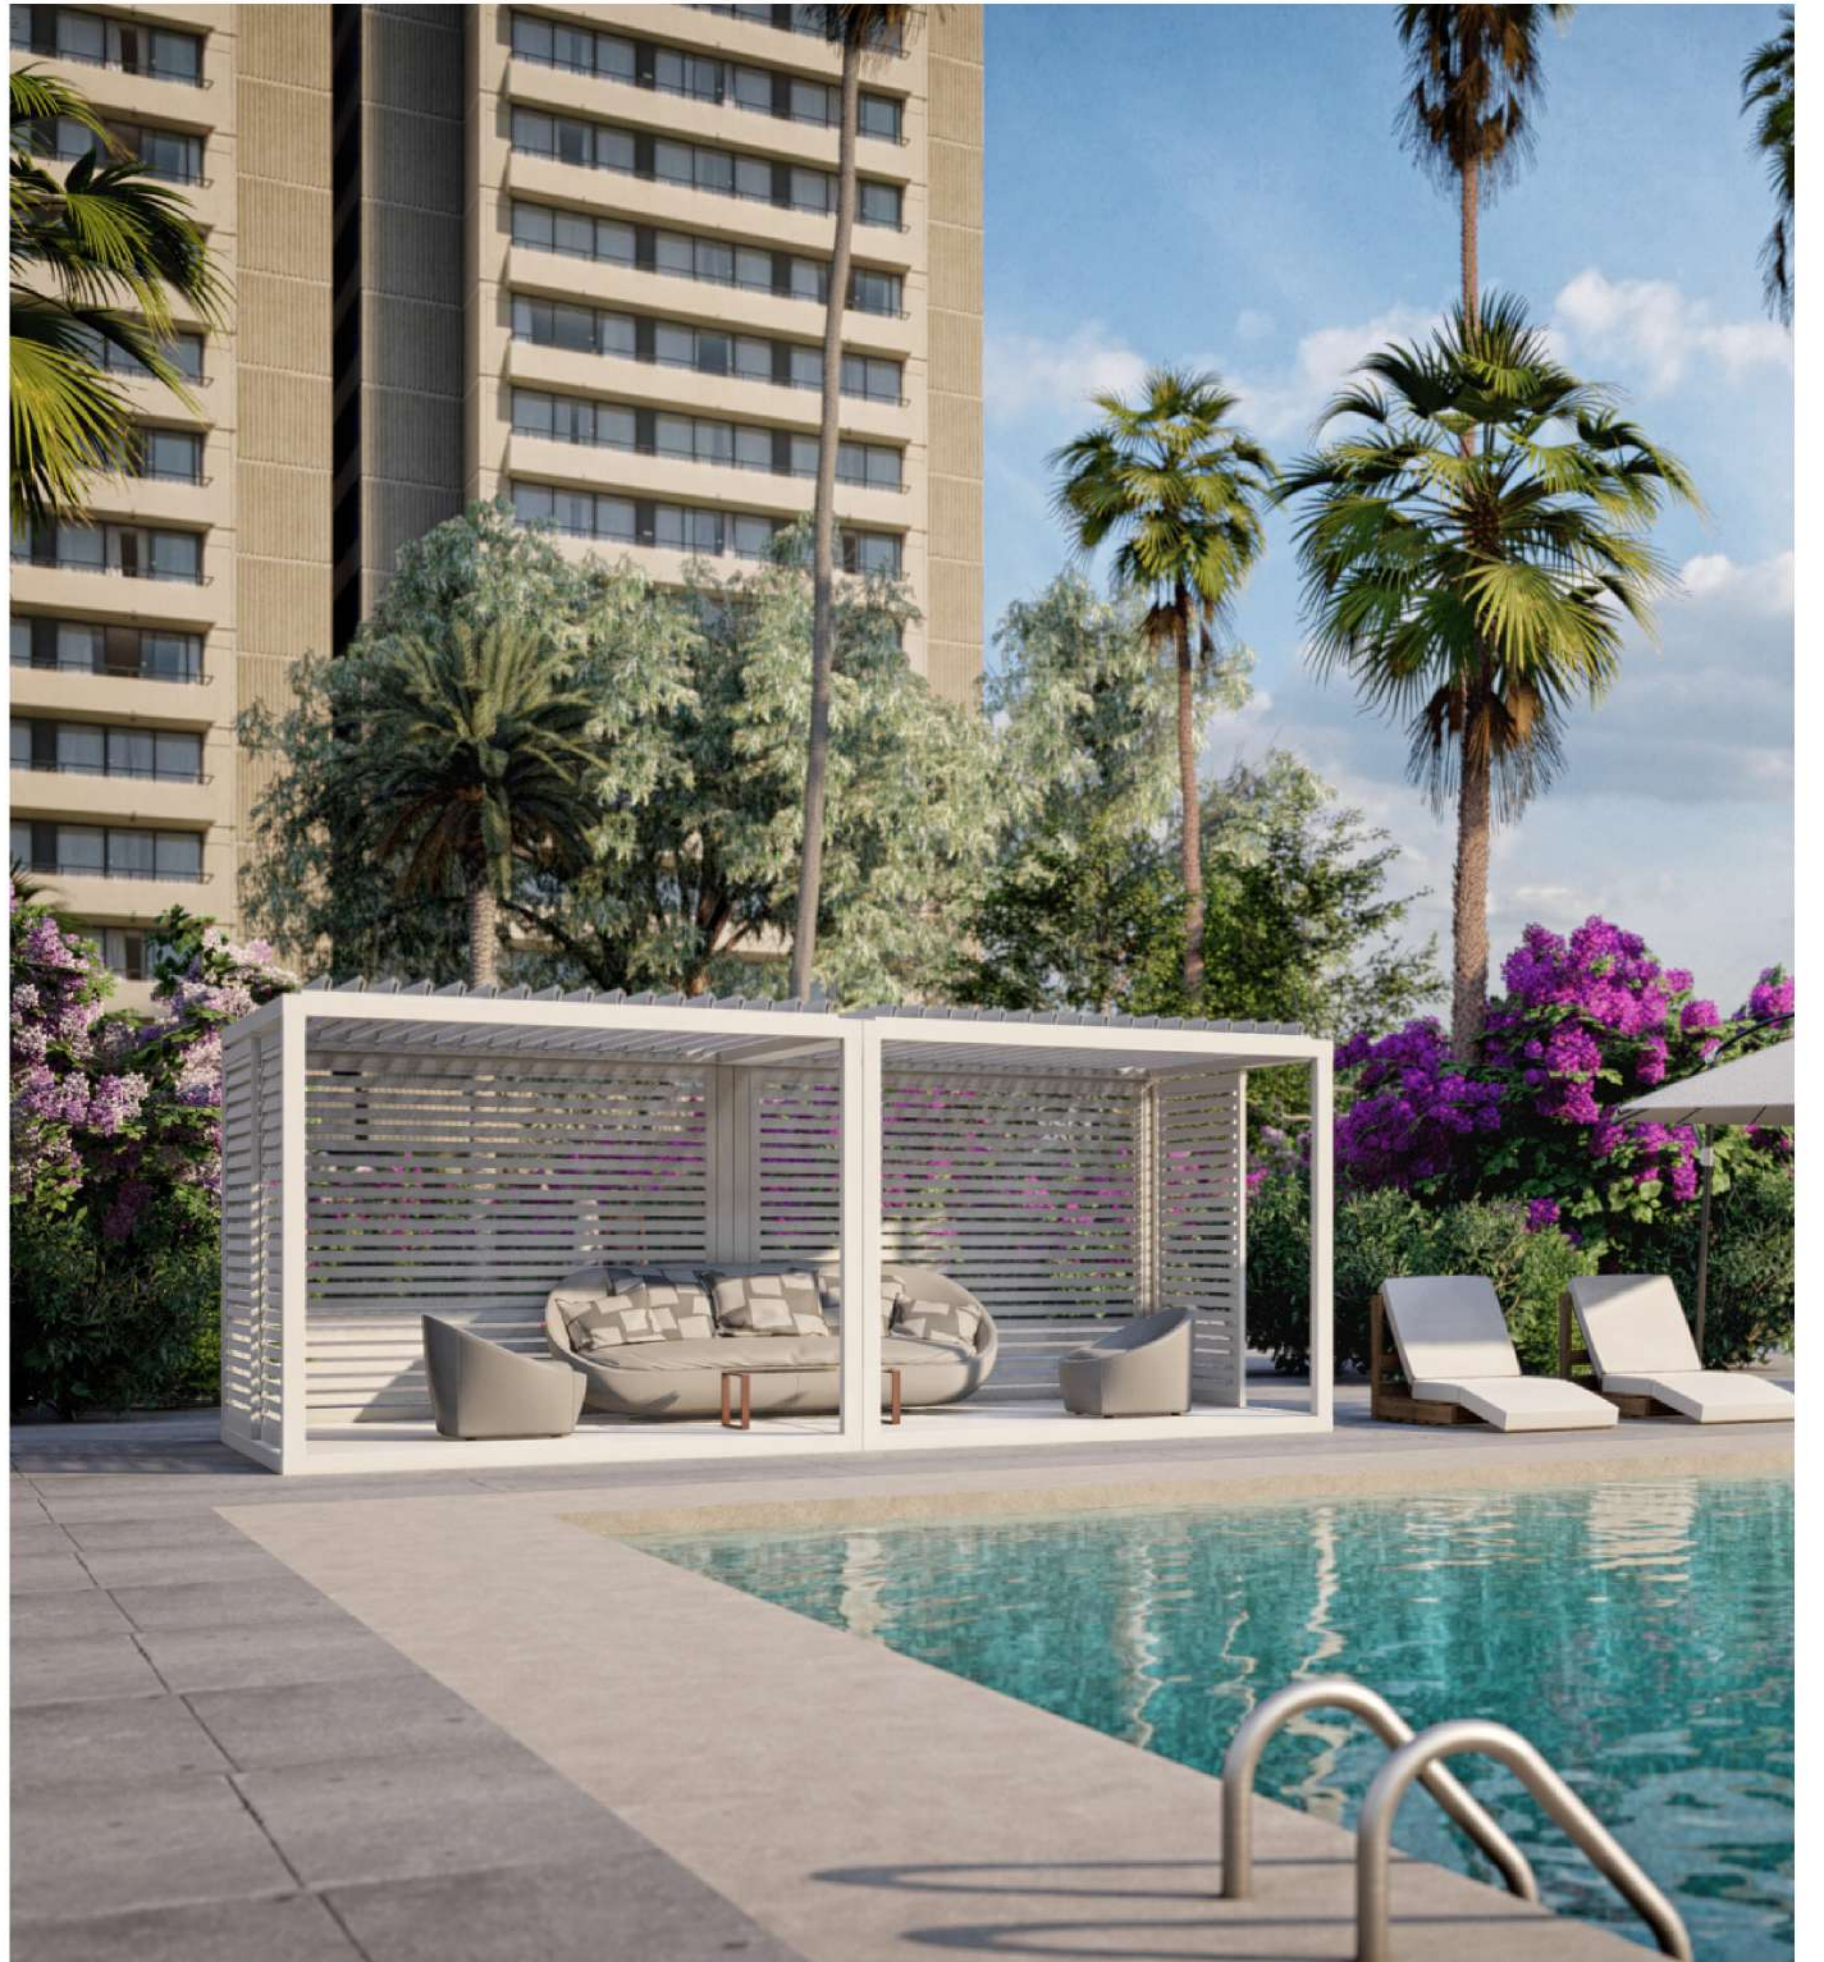

Our R-BLADE is made to let you face the sun or block it out at your convenience—all thanks to its adjustable louvers.

It's more than just an impeccably designed structure, we give you the power to transform any outdoor space into an extended, relaxing living area protected from the elements.

Designed to offer controlled shade while also providing an intimate dining or lounging experience, use our multi-purpose cabana as a VIP area, taking the indoors outside.

**FRAME & LOUVERS
COLOR RANGE**

SIZE OPTIONS

8x8 - 10x10 - 12x12
8ft high

FLOOR OPTIONS

Ready-to-customize floor frame
(not provided by Azenco)

WALL OPTIONS

Fixed or Sliding
Louvered Walls

POOLDECK

3-in-1 SLIDING POOL COVER

Optimize your pool space over the seasons.

Your pool is your most valuable asset. It is a place of relaxation, exercise, and entertainment for your clients. But what if you could make it even better?

Our PoolDeck is a clever 3-in-1 sliding pool cover, patio and deck solution that makes the most of the pool area square footage.