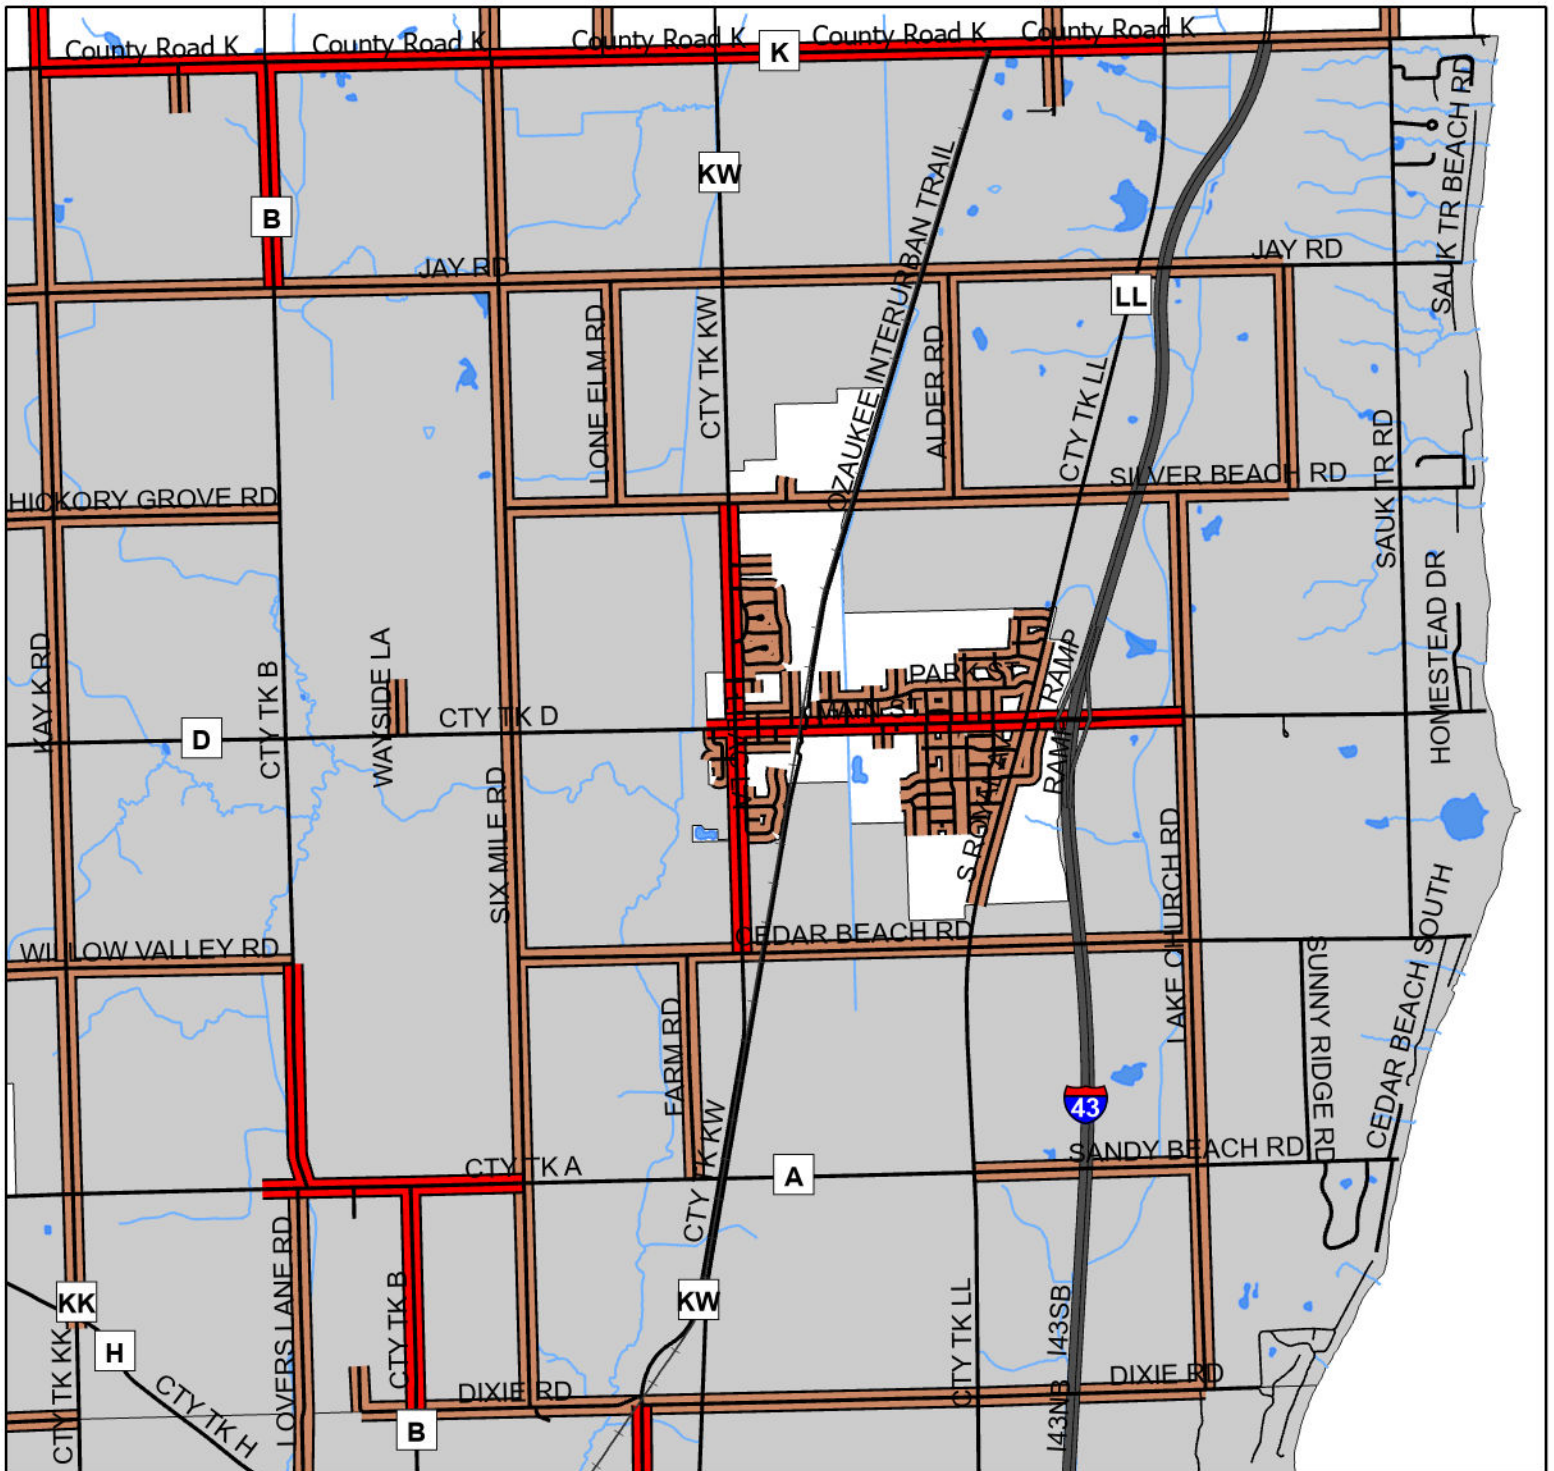

TOWN OF BELGIUM / VILLAGE OF BELGIUM

ATV / UTV ROUTES

Date: 5/22/2025

- *All Routes must be signed prior to ATV Traffic
- *ATV/UTV operators are required to have liability insurance coverage.
- *Use of ATV/UTV links designated under this Ordinance shall be limited to the hours of 5:00AM to 11:00PM.
- *No open intoxicants are allowed in or upon any ATV/UTV while it is in operation.

Legend

- County Hwy. Routes
- Town Road Routes

It is the responsibility of each operator to adhere to the restrictions as described in State Statute 23.33, Wisconsin ATV/UTV Laws, and the local Municipality's Ordinances.