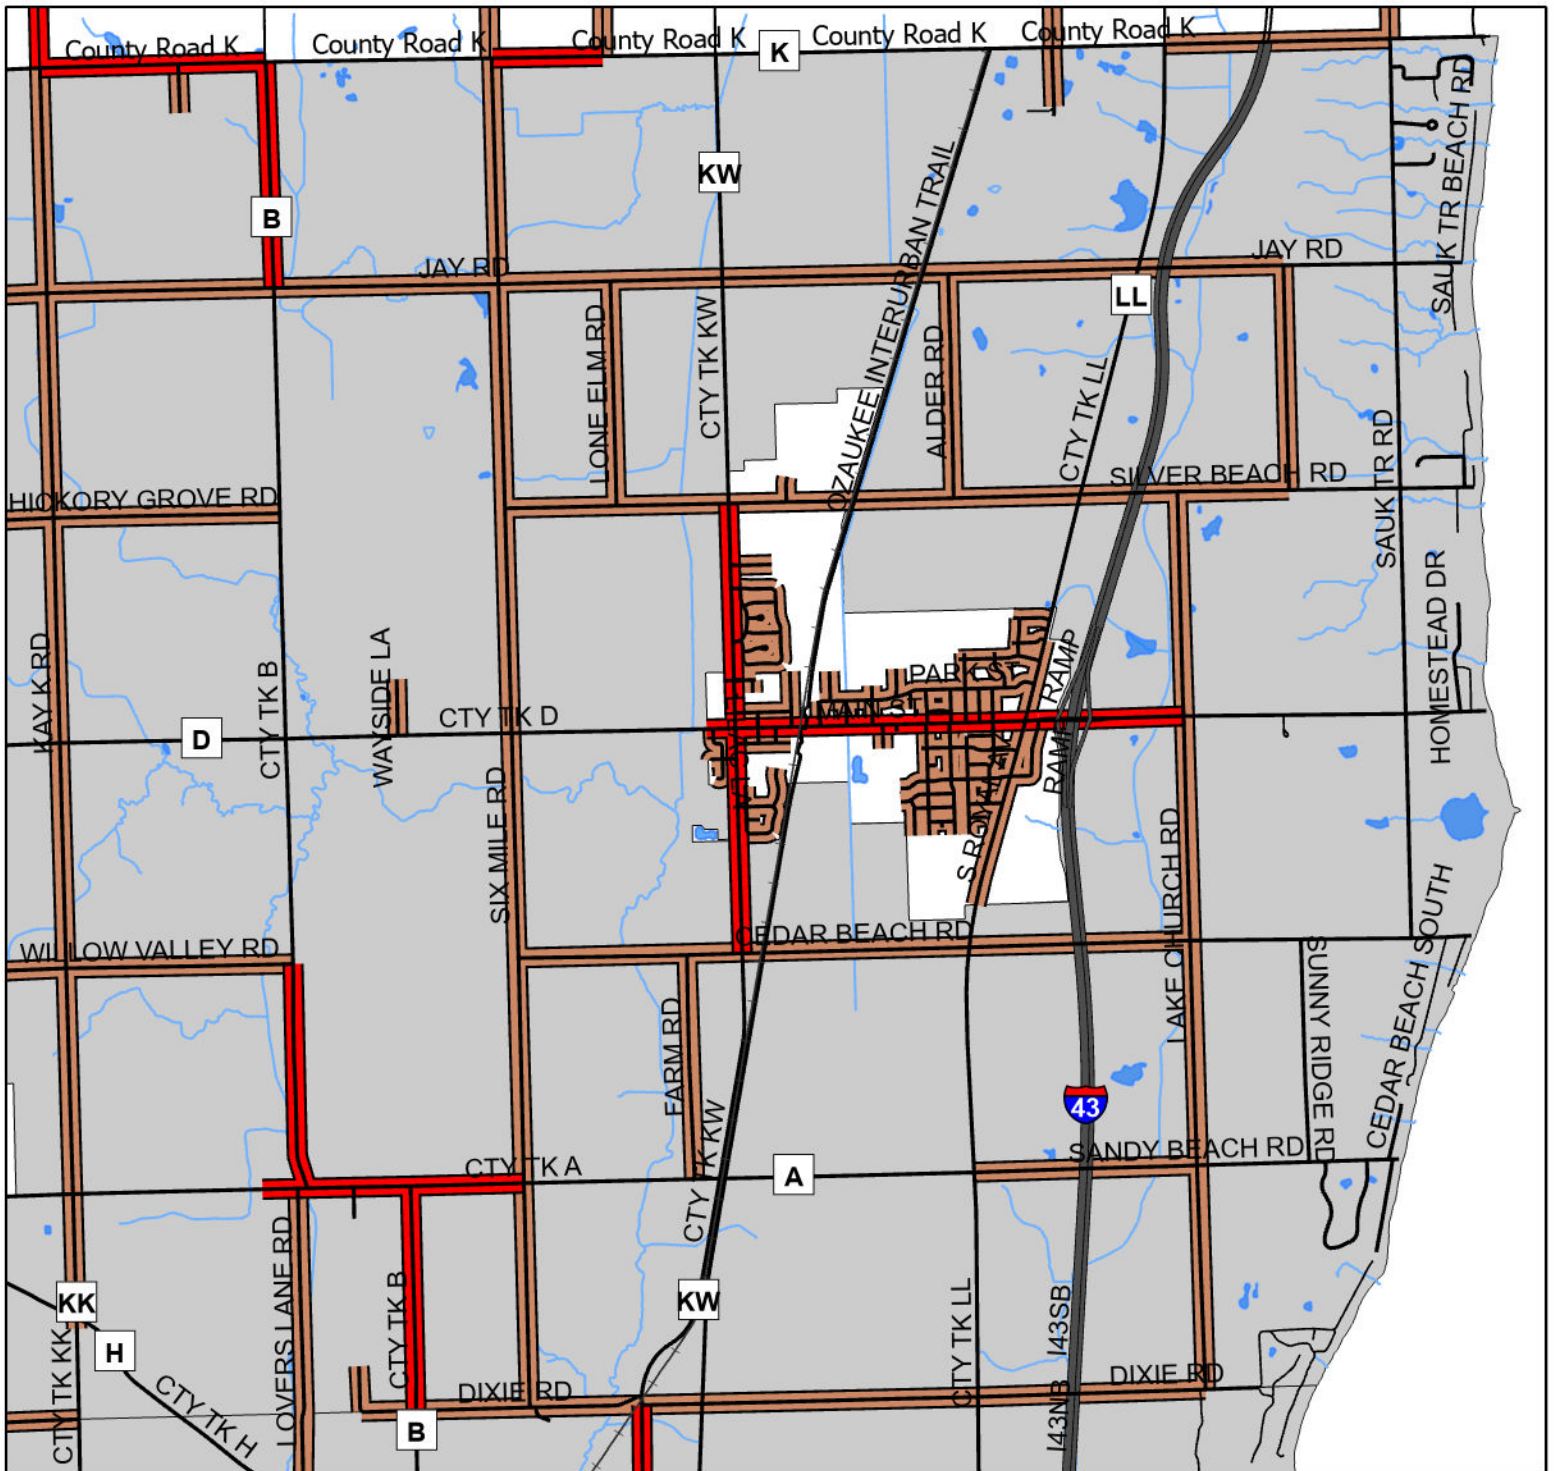

TOWN OF BELGIUM / VILLAGE OF BELGIUM

ATV / UTV ROUTES

Date: 7/18/2024

- *All Routes must be signed prior to ATV Traffic
- *ATV/UTV operators are required to have liability insurance coverage.
- *Use of ATV/UTV links designated under this Ordinance shall be limited to the hours of 5:00AM to 11:00PM.
- *No open intoxicants are allowed in or upon any ATV/UTV while it is in operation.

Legend

- County Hwy. Routes
- Town Road Routes

It is the responsibility of each operator to adhere to the restrictions as described in State Statute 23.33, Wisconsin ATV/UTV Laws, and the local Municipality's Ordinances.