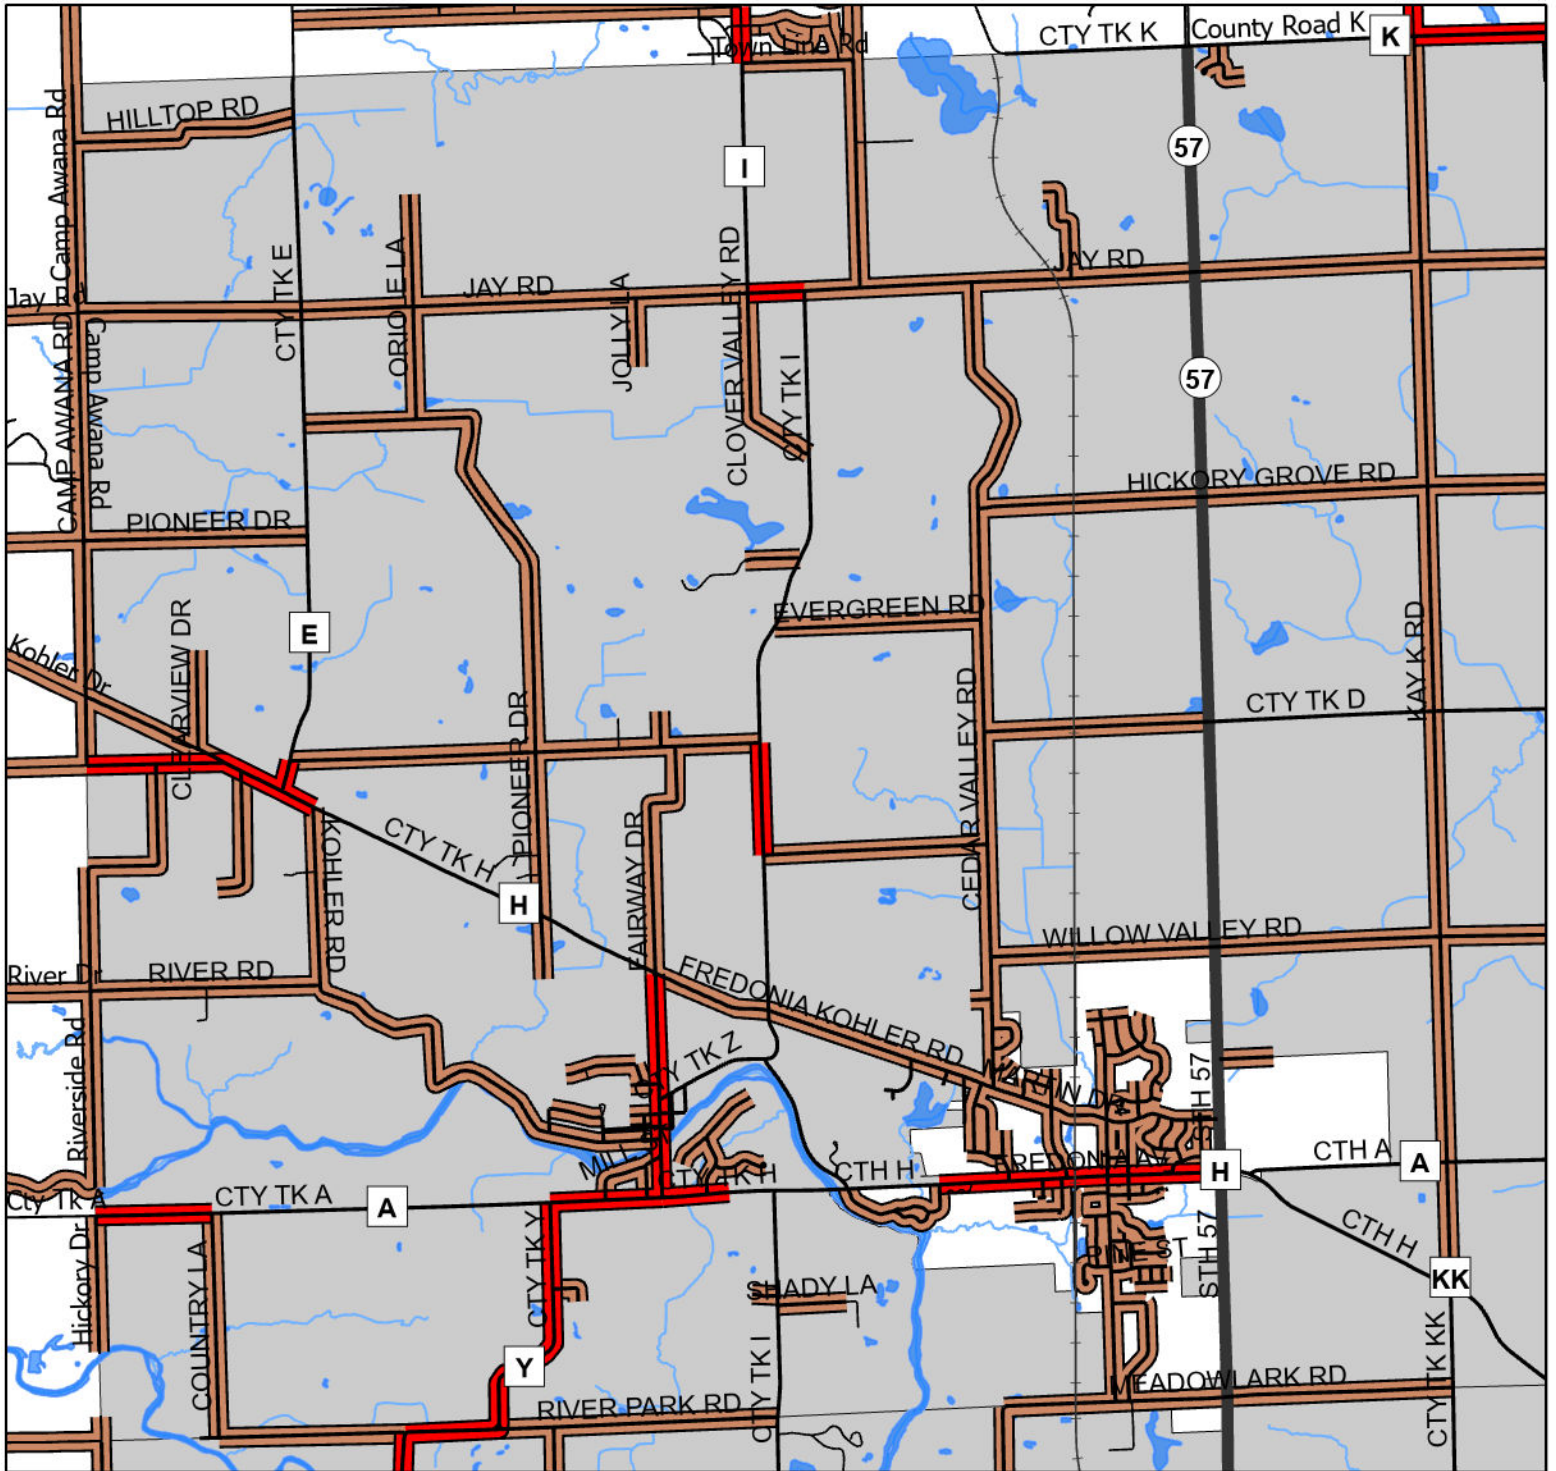

TOWN OF FREDONIA

ATV / UTV ROUTES

Date: 4/8/2025

- *All Routes must be signed prior to ATV Traffic
- *ATV/UTV operators are required to have liability insurance coverage.
- *Use of ATV/UTV links designated under this Ordinance shall be limited to the hours of 5:00AM to 11:00PM.
- *No open intoxicants are allowed in or upon any ATV/UTV while it is in operation.

Legend

- County Hwy. Routes
- Town Road Routes

It is the responsibility of each operator to adhere to the restrictions as described in State Statute 23.33, Wisconsin ATV/UTV Laws, and the local Municipality's Ordinances.