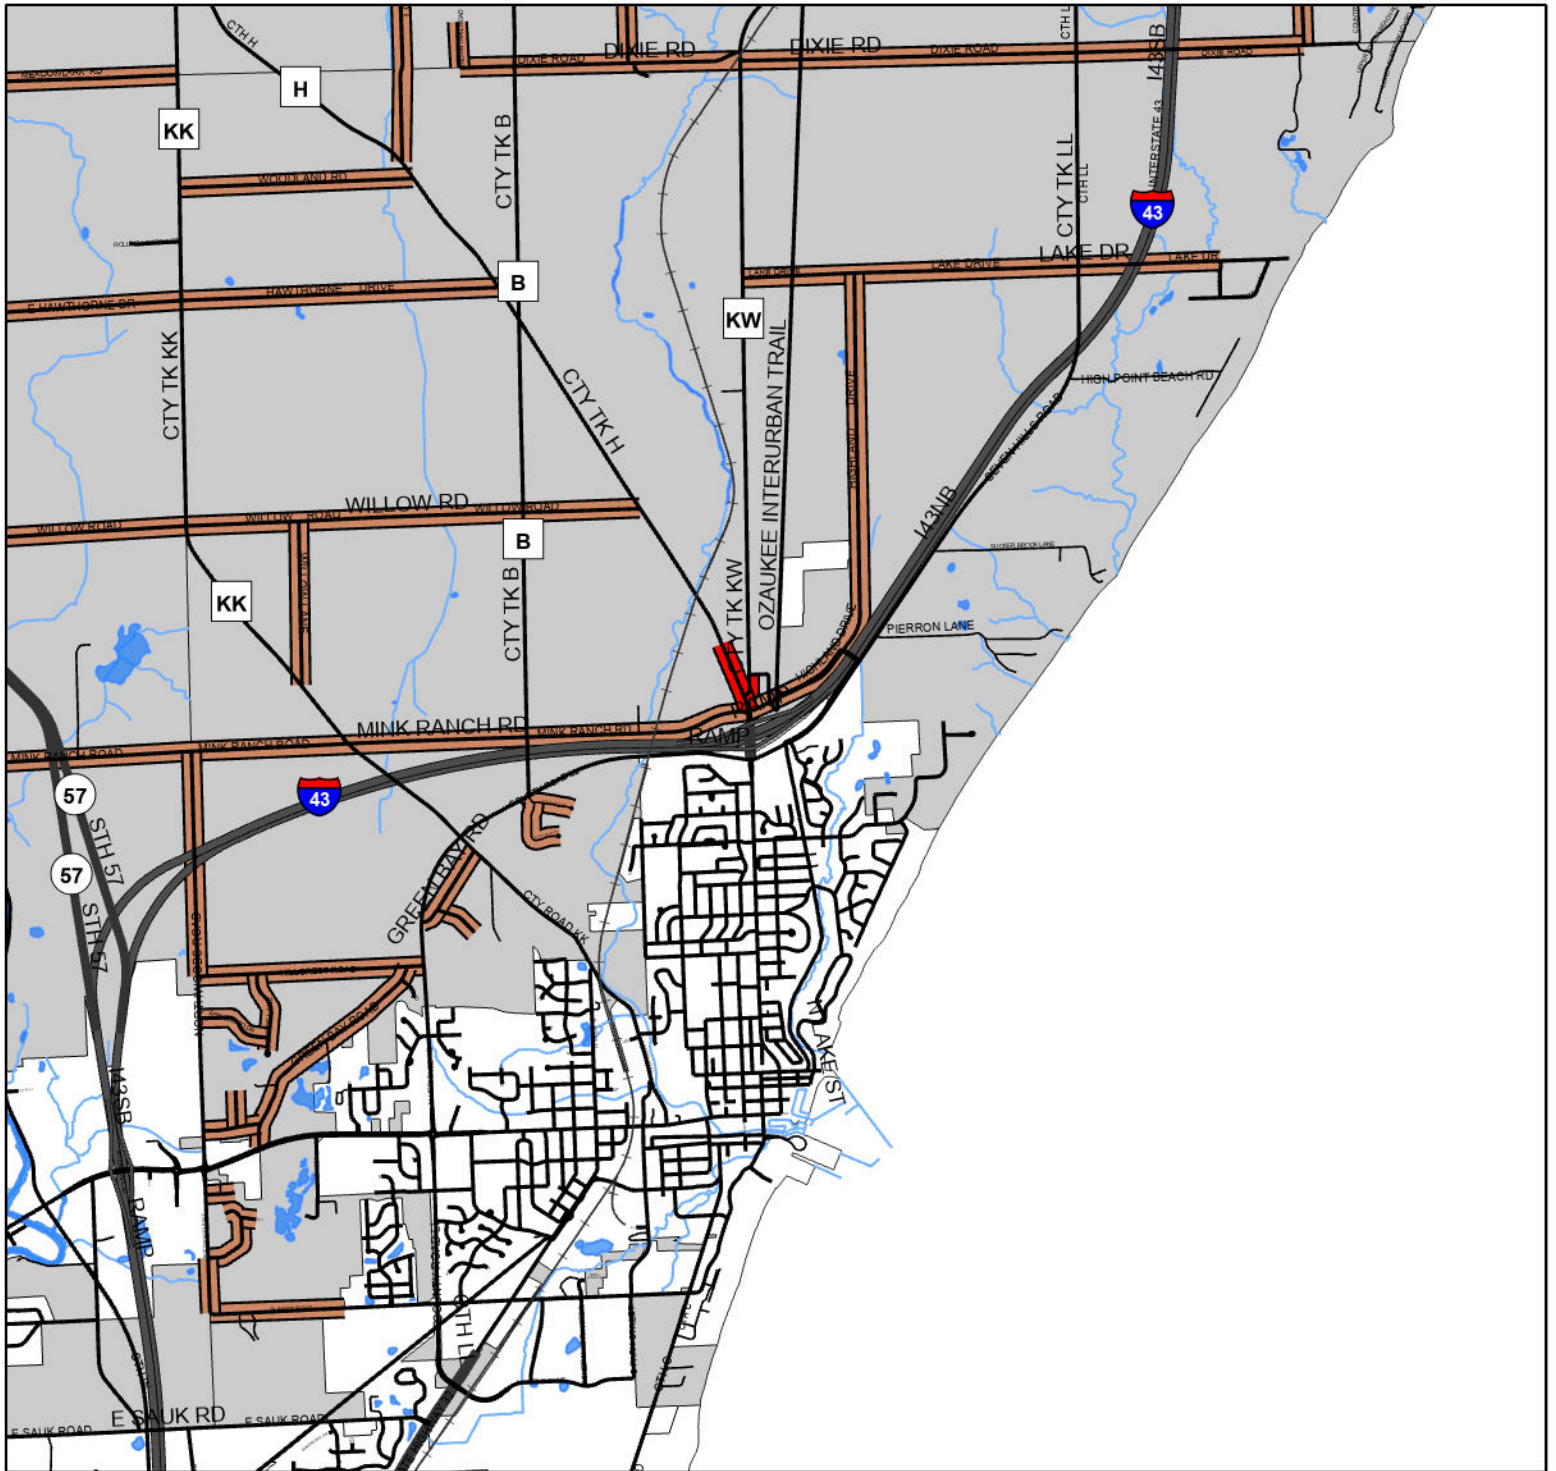

# TOWN OF PORT WASHINGTON

## ATV / UTV ROUTES

Date: 12/4/2023

### Legend

-  Existing Routes - Town Roads
-  Existing Routes - County Hwys