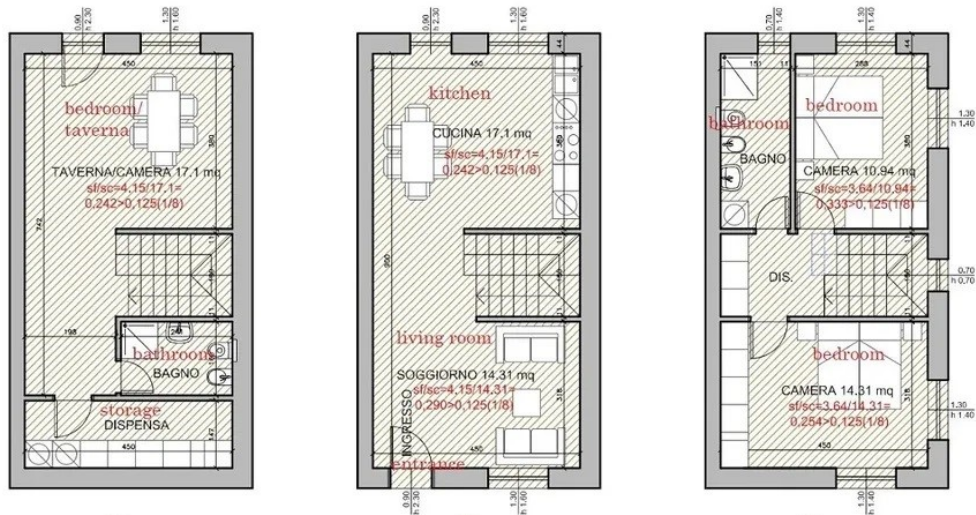

Terracotta (B5 – Brown)

on 3 floors, 122 sqm, 2-3 bedrooms, garden 35 sqm

Ground floor: bedroom or taverna, storeroom, bathroom

First floor: Living room, kitchen diner

Second floor: 2 bedrooms, bathroom.

Price: €275,000

B5 GARDEN

B5 garden 35 sqm
giardino mq 35

PIANTA PIANO PRIMO

Altana (B6 – Dark Blue)

on 3 floors, 122 sqm, 2-3 bedrooms, garden 88 sqm

Ground floor: bedroom or taverna, storeroom, bathroom

First floor: Living room, kitchen diner

Second floor: 2 bedrooms, bathroom.

Price: €285,000

MQ 40.5 **B6**

MQ 40.5 **B6**

MQ 40.5 **B6**

B6 GARDEN

B6 garden 88 sqm
giardino mq 88

PIANTA PIANO PRIMO