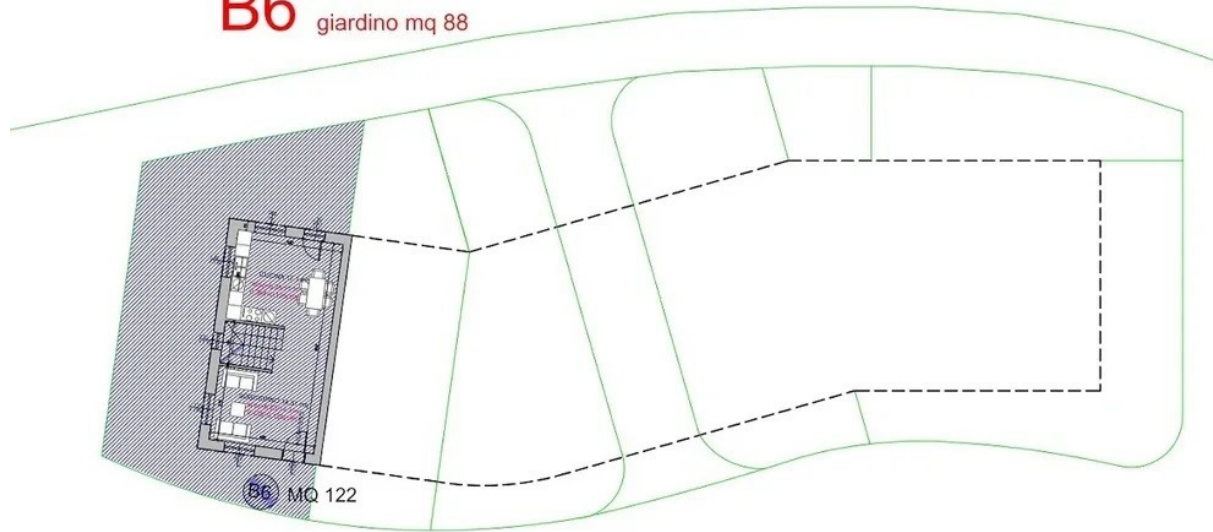

B5 GARDEN

B5 garden 35 sqm
giardino mq 35

PIANTA PIANO PRIMO

Altana (B6 – Dark Blue)

on 3 floors, 122 sqm, 2-3 bedrooms, garden 88 sqm

Ground floor: bedroom or taverna, storeroom, bathroom

First floor: Living room, kitchen diner

Second floor: 2 bedrooms, bathroom.

Price: €285,000

MQ 40.5 **B6**

MQ 40.5 **B6**

MQ 40.5 **B6**

B6 GARDEN

B6 garden 88 sqm
giardino mq 88

PIANTA PIANO PRIMO