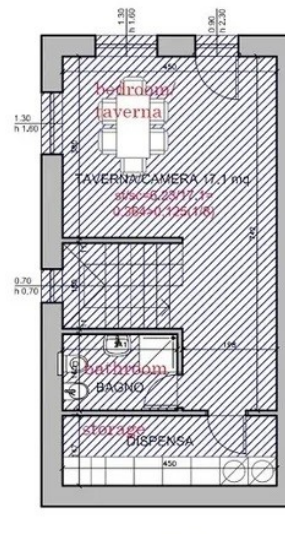

B5 GARDEN

B5 garden 35 sqm
giardino mq 35

PIANTA PIANO PRIMO

Altana (B6 – Dark Blue)

on 3 floors, 122 sqm, 2-3 bedrooms, garden 88 sqm

Ground floor: bedroom or taverna, storeroom, bathroom

First floor: Living room, kitchen diner

Second floor: 2 bedrooms, bathroom.

Price: €285,000

MQ 40.5 **B6**

MQ 40.5 **B6**

MQ 40.5 **B6**

B6 GARDEN

B6 garden 88 sqm
giardino mq 88

PIANTA PIANO PRIMO