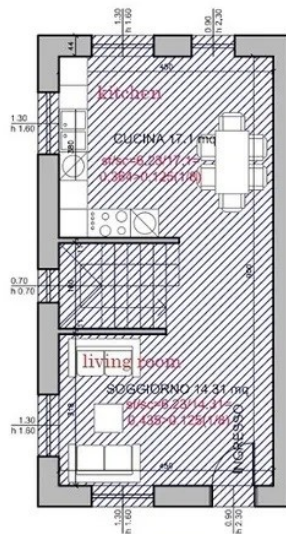

Terracotta (B5 – Brown)

on 3 floors, 122 sqm, 2-3 bedrooms, garden 35 sqm

Ground floor: bedroom or taverna, storeroom, bathroom

First floor: Living room, kitchen diner

Second floor: 2 bedrooms, bathroom.

Price: €275,000

B5 GARDEN

B5 garden 35 sqm
giardino mq 35

PIANTA PIANO PRIMO

Altana (B6 – Dark Blue)

on 3 floors, 122 sqm, 2-3 bedrooms, garden 88 sqm

Ground floor: bedroom or taverna, storeroom, bathroom

First floor: Living room, kitchen diner

Second floor: 2 bedrooms, bathroom.

Price: €285,000

MQ 40.5 **B6**

MQ 40.5 **B6**

MQ 40.5 **B6**

B6 GARDEN

B6 garden 88 sqm
giardino mq 88

PIANTA PIANO PRIMO