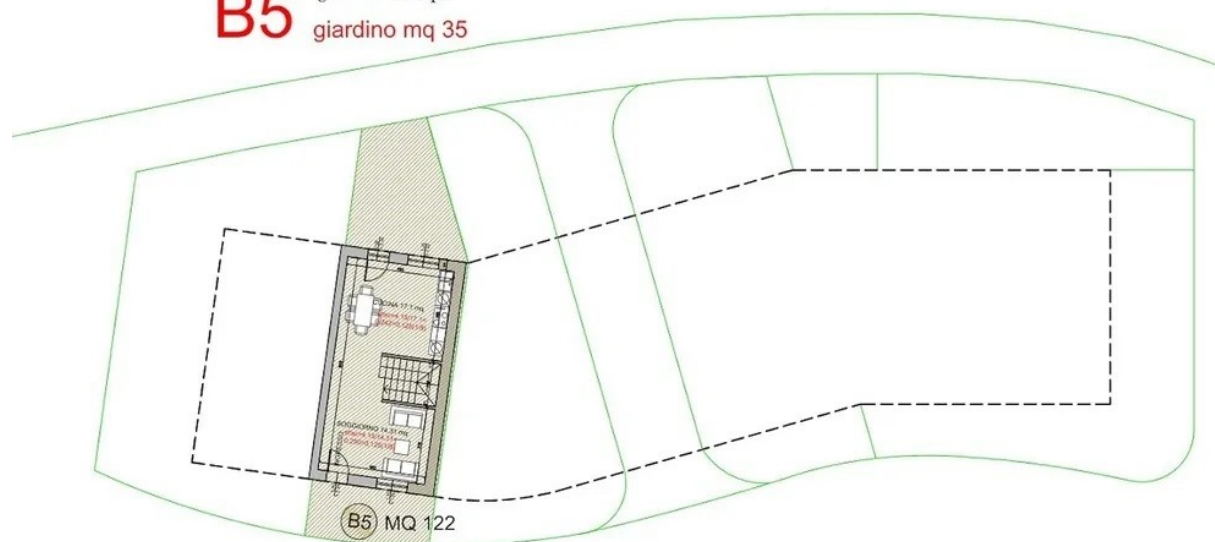

Terracotta (B5 – Brown)

on 3 floors, 122 sqm, 2-3 bedrooms, garden 35 sqm

Ground floor: bedroom or taverna, storeroom, bathroom

First floor: Living room, kitchen diner

Second floor: 2 bedrooms, bathroom.

Price: €275,000

B5 GARDEN

B5 garden 35 sqm
giardino mq 35

PIANTA PIANO PRIMO

Altana (B6 – Dark Blue)

on 3 floors, 122 sqm, 2-3 bedrooms, garden 88 sqm

Ground floor: bedroom or taverna, storeroom, bathroom

First floor: Living room, kitchen diner

Second floor: 2 bedrooms, bathroom.

Price: €285,000

MQ 40.5 **B6**

MQ 40.5 **B6**

MQ 40.5 **B6**

B6 GARDEN

B6 garden 88 sqm
giardino mq 88

PIANTA PIANO PRIMO