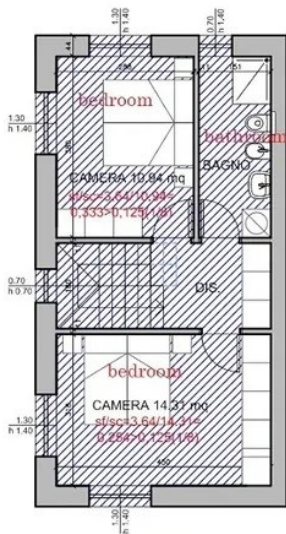

B5 GARDEN

B5 garden 35 sqm
giardino mq 35

PIANTA PIANO PRIMO

Altana (B6 – Dark Blue)

on 3 floors, 122 sqm, 2-3 bedrooms, garden 88 sqm

Ground floor: bedroom or taverna, storeroom, bathroom

First floor: Living room, kitchen diner

Second floor: 2 bedrooms, bathroom.

Price: €285,000

MQ 40.5 **B6**

MQ 40.5 **B6**

MQ 40.5 **B6**

B6 GARDEN

B6 garden 88 sqm
giardino mq 88

PIANTA PIANO PRIMO