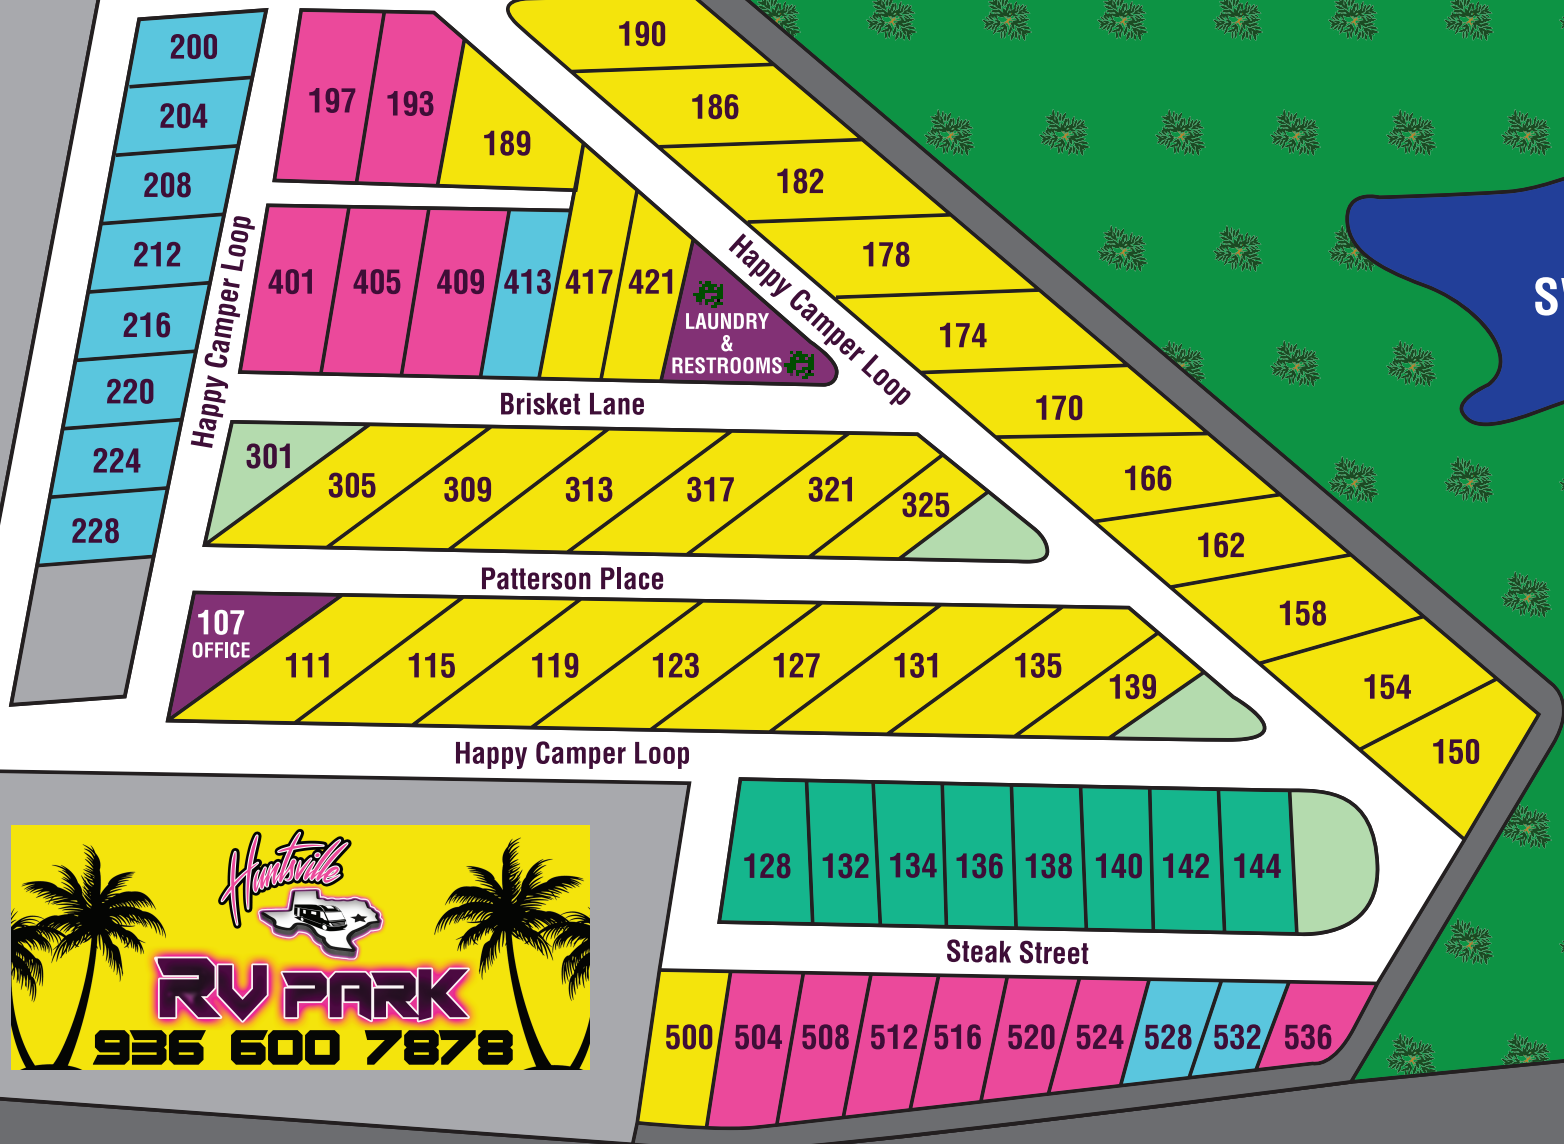

- Back In
- Back In Delux
- Pull Through
- Premium Pull Through / Back In

State Highway 19

Trash Bins

DOG PARK

GOLF TEE

**Huntville**  
**RV PARK**  
 936 600 7878