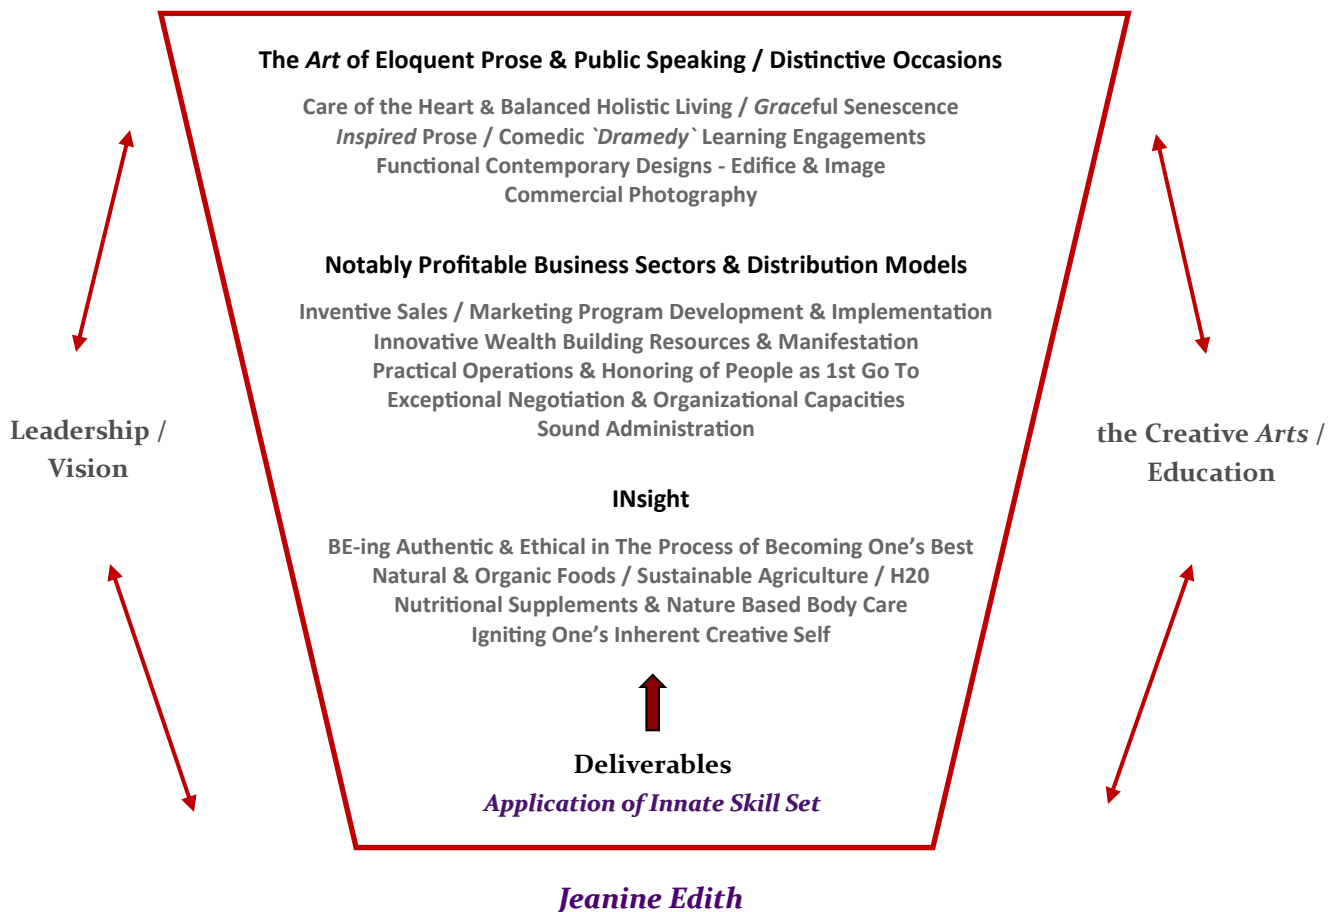

Imprese Bella

Jeanine Edith Bernhart

Vision

BE-ing Grace in Action for our Spheres of Influence

Mission

Igniting Human Health & Well-BEing - the Essence of Nature / Nourishment / Milieu thru novel ♥Centered Leadership in Comedic `Dramedy` Prose-Storytelling / the Arts & Realization of Wealth Adeptness by Living Holistically

People / Community / Milieu = Contribute One's Best Innate Talents
Establish Apt Wealth Capacities
Live Soundly in ♥Body - Mind - Spirit - Soul

Myers-Briggs Type Indicator: **INFJ**

Introverted **IN**tuitive - Extroverted **F**eeling - **J**udging (*Determine - Plan - Realize*)