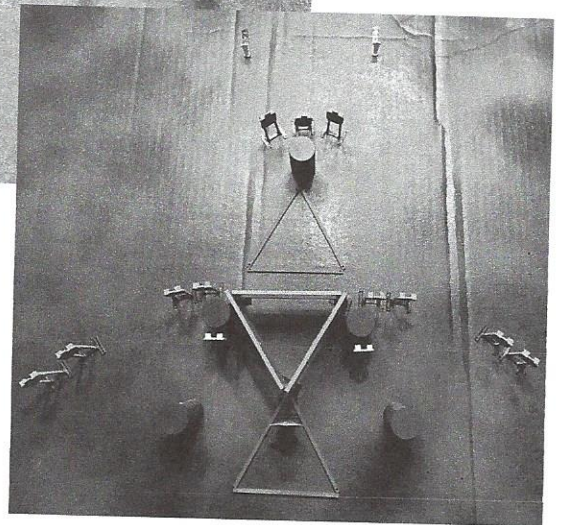

PROCEDURE:

On signal, engage targets as they become visible from inside the shooting area only.

LUMINATE TRIBE

Stage 8 - Stage Design: Robert Porter - Set By: the Double Tap Ranch Hands

Double Tap Champ. 2020

Scoring: Comstock, 26 Rounds - 130 Points

Targets: 12 USPSA Targets 2 Steel

Start - Stop: Audible -Last shot

Penalties: As per latest edition of USPSA rule book

Starting Position Handgun: Standing directly on and feet lined up with foot cut outs, facing down range, Both arms crossed across chest with palms cupping elbows, Gun loaded in holster, Extra ammo on Belt.

PROCEDURE:

On signal, engage targets as they become visible from inside the shooting areas only.

Starting Position PCC: Standing directly on and feet lined up with foot cut outs Facing down range, Butt stock touching belt, PCC muzzle pointed at mark on fault line, PCC loaded, extra ammo on belt.

Triangle of Light

Stage 9 - Stage Design: Robert Porter - Set By: the Double Tap Ranch Hands

Scoring: Comstock, 24 Rounds - 120 Points
Targets: 11 USPSA Target, 2 Steel
Start - Stop: Audible -Last shot
Penalties: As per latest edition of USPSA rule book