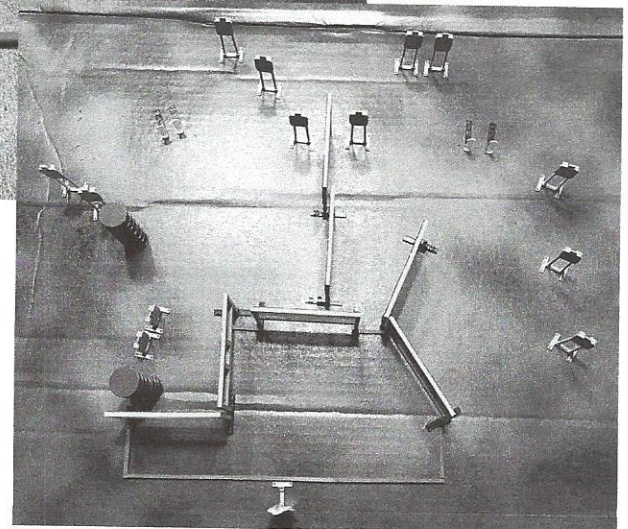

Lara Croft

Stage 1- Stage Design: Robert Porter - Set By: the Double Tap Ranch Hands

Scoring: Comstock, 30 Rounds - 150 Points

Targets: 13 USPSA Targets, 4 Steel

Start - Stop: Audible -Last shot

Penalties: As per latest edition of USPSA rule book.

Starting Position Handgun:

Facing down range Standing directly on and feet lined up with foot cut outs, Wrist below belt, Gun loaded in holster, Extra ammo on belt.

PROCEDURE:

On signal, engage targets as they become visible from inside the shooting area only.

Starting Position PCC: Standing directly on and feet lined up with foot cut outs Facing down range, Butt stock touching belt, PCC muzzle pointing at mark on fault line.

Cradle of Life

Stage 3 - Stage Design: Robert Porter - Set By: the Double Tap Ranch Hands

Scoring: Comstock, 29 Rounds - 145 Points
Targets: 13 USPSA Targets, 3 steel
Start - Stop: Audible -Last shot
Penalties: As per latest edition of USPSA rule book

Starting Position Handgun: Standing directly on and feet lined up with foot cut outs, facing down range, palms cupping Knees, Gun loaded in holster, Extra ammo on Belt.