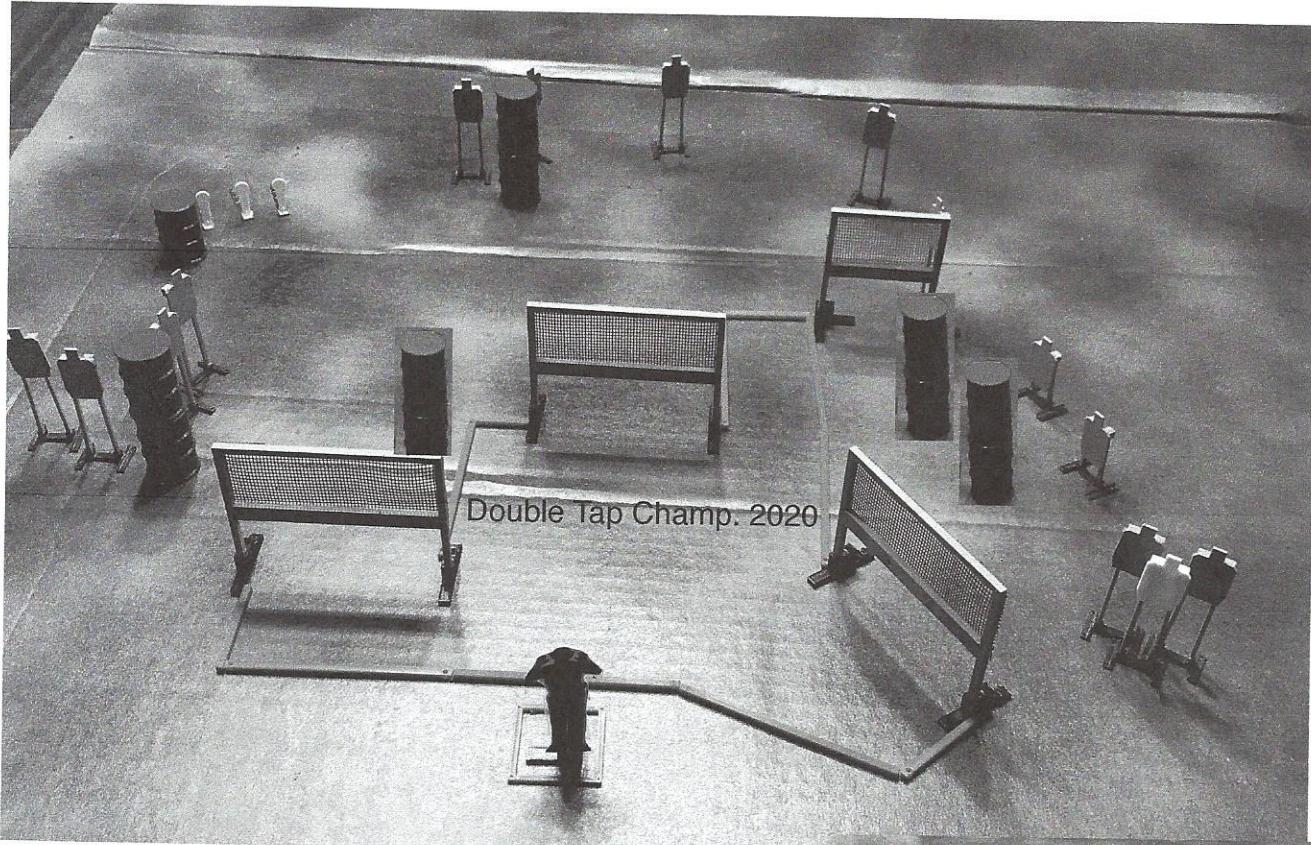

Lara Croft

Stage 1- Stage Design: Robert Porter - Set By: the Double Tap Ranch Hands

Scoring: Comstock, 30 Rounds - 150 Points

Targets: 13 USPSA Targets, 4 Steel

Start - Stop: Audible -Last shot

Penalties: As per latest edition of USPSA rule book.

Starting Position Handgun:

Facing down range Standing directly on and feet lined up with foot cut outs, Wrist below belt, Gun loaded in holster, Extra ammo on belt.

PROCEDURE:

On signal, engage targets as they become visible from inside the shooting area only.

Starting Position PCC: Standing directly on and feet lined up with foot cut outs Facing down range, Butt stock touching belt, PCC muzzle pointing at mark on fault line.

Cradle of Life

Stage 3 - Stage Design: Robert Porter - Set By: the Double Tap Ranch Hands

Scoring: Comstock, 29 Rounds - 145 Points
Targets: 13 USPSA Targets, 3 steel
Start - Stop: Audible -Last shot
Penalties: As per latest edition of USPSA rule book

Starting Position Handgun: Standing directly on and feet lined up with foot cut outs, facing down range, palms cupping Knees, Gun loaded in holster, Extra ammo on Belt.