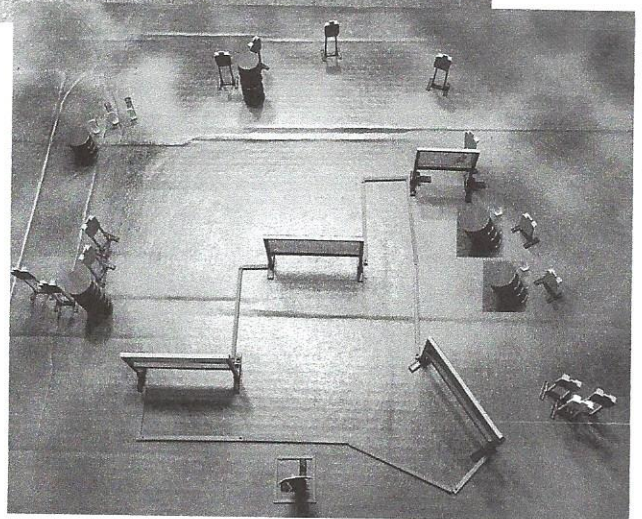

Starting Position Handgun:

Facing down range Standing directly on and feet lined up with foot cut outs, Wrist below belt, Gun loaded in holster, Extra ammo on belt.

PROCEDURE:

On signal, engage targets as they become visible from inside the shooting area only.

Starting Position PCC: Standing directly on and feet lined up with foot cut outs Facing down range, Butt stock touching belt, PCC muzzle pointing at mark on fault line.

Cradle of Life

Stage 3 - Stage Design: Robert Porter - Set By: the Double Tap Ranch Hands

Scoring: Comstock, 29 Rounds - 145 Points
Targets: 13 USPSA Targets, 3 steel
Start - Stop: Audible -Last shot
Penalties: As per latest edition of USPSA rule book

Starting Position Handgun: Standing directly on and feet lined up with foot cut outs, facing down range, palms cupping Knees, Gun loaded in holster, Extra ammo on Belt.

Starting Position PCC: Standing directly on and feet lined up with foot cut outs Facing down range, Butt stock touching belt, PCC loaded, extra ammo on belt., PCC muzzle pointing at mark on fault line,