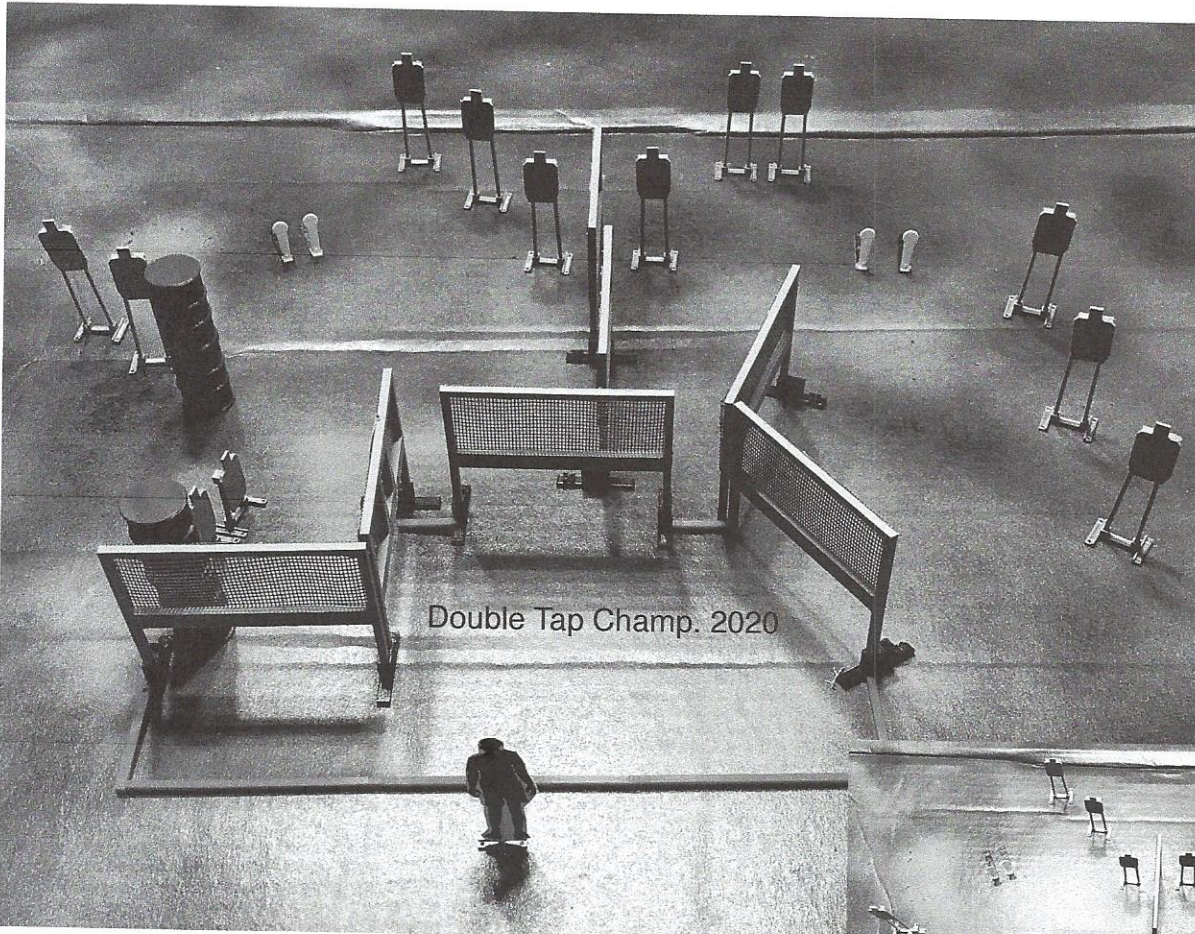

Lara Croft

Stage 1- Stage Design: Robert Porter - Set By: the Double Tap Ranch Hands

Scoring: Comstock, 30 Rounds - 150 Points

Targets: 13 USPSA Targets, 4 Steel

Start - Stop: Audible -Last shot

Penalties: As per latest edition of USPSA rule book.

Starting Position Handgun:

Facing down range Standing directly on and feet lined up with foot cut outs, Wrist below belt, Gun loaded in holster, Extra ammo on belt.

PROCEDURE:

On signal, engage targets as they become visible from inside the shooting area only.

Starting Position PCC: Standing directly on and feet lined up with foot cut outs Facing down range, Butt stock touching belt, PCC muzzle pointing at mark on fault line.

Cradle of Life

Stage 3 - Stage Design: Robert Porter - Set By: the Double Tap Ranch Hands

Starting Position PCC: Standing directly on and feet lined up with foot cut outs Facing down range, Butt stock touching belt, PCC loaded, extra ammo on belt., PCC muzzle pointing at mark on fault line,