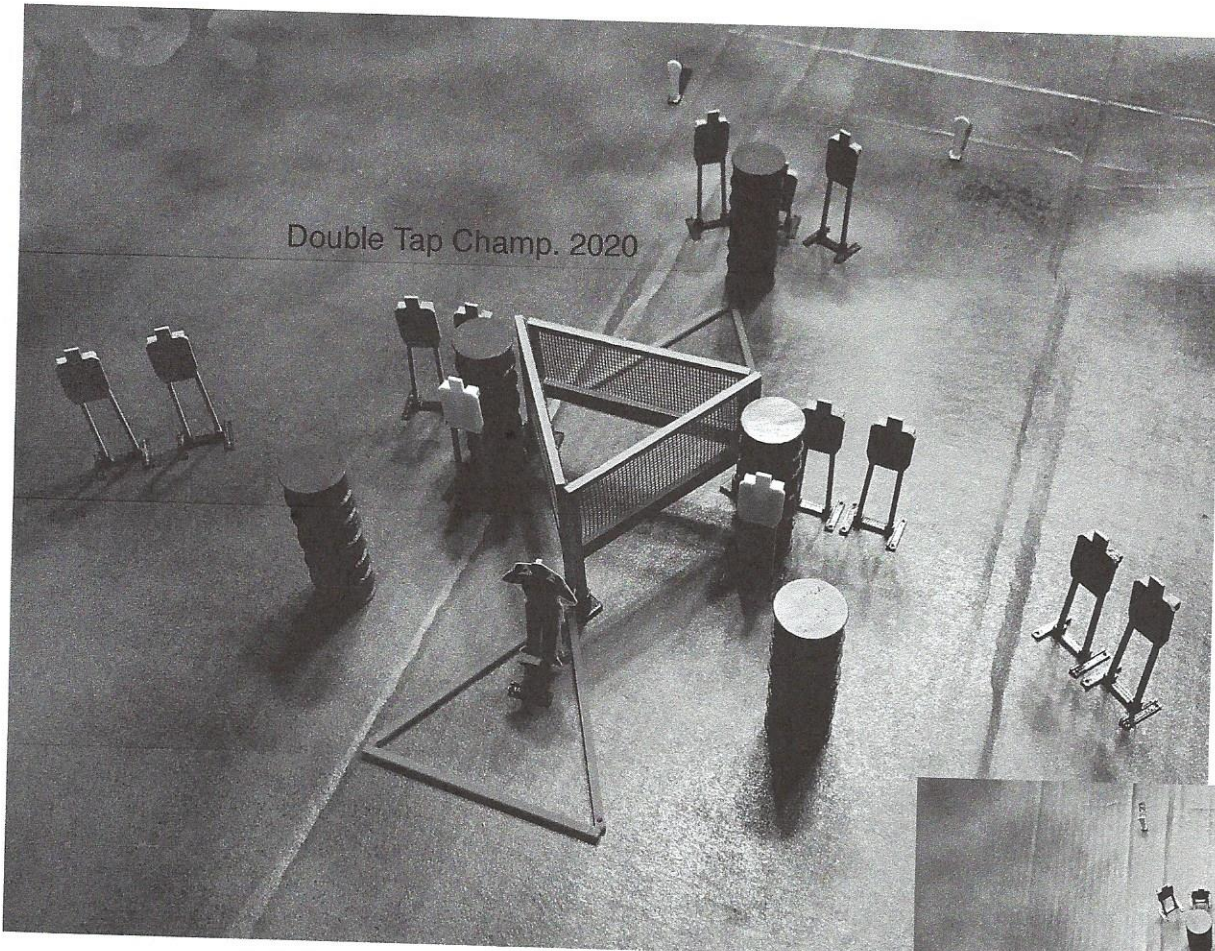

PROCEDURE:

On signal, engage targets as they become visible from inside the shooting area only.

LUMINATE TRIBE

Stage 8 - Stage Design: Robert Porter - Set By: the Double Tap Ranch Hands

Double Tap Champ. 2020

Scoring: Comstock, 26 Rounds - 130 Points

Targets: 12 USPSA Targets 2 Steel

Start - Stop: Audible -Last shot

Penalties: As per latest edition of USPSA rule book

Starting Position Handgun: Standing directly on and feet lined up with foot cut outs, facing down range, Both arms crossed across chest with palms cupping elbows, Gun loaded in holster, Extra ammo on Belt.

PROCEDURE:

On signal, engage targets as they become visible from inside the shooting areas only.

Starting Position PCC: Standing directly on and feet lined up with foot cut outs Facing down range, Butt stock touching belt, PCC muzzle pointed at mark on fault line, PCC loaded, extra ammo on belt.

Triangle of Light

Stage 9 - Stage Design: Robert Porter - Set By: the Double Tap Ranch Hands

Scoring: Comstock, 24 Rounds - 120 Points
Targets: 11 USPSA Target, 2 Steel
Start - Stop: Audible -Last shot
Penalties: As per latest edition of USPSA rule book