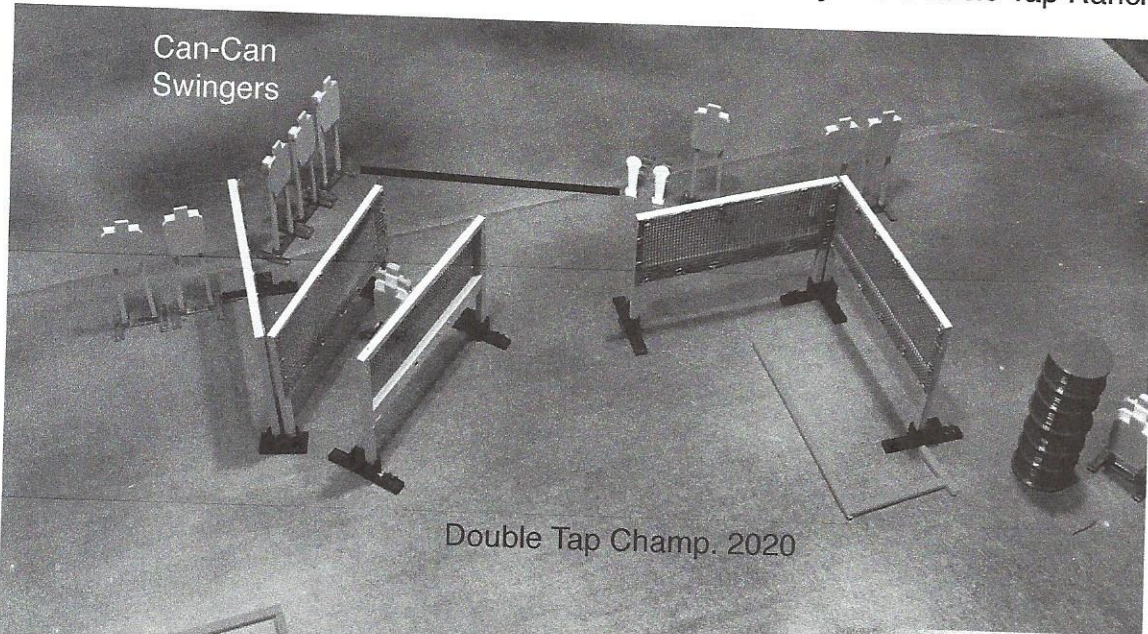

Scoring: Comstock, 29 Rounds - 145 Points
Targets: 13 USPSA Targets, 3 steel
Start - Stop: Audible -Last shot
Penalties: As per latest edition of USPSA rule book

Starting Position Handgun: Standing directly on and feet lined up with foot cut outs, facing down range, palms cupping Knees, Gun loaded in holster, Extra ammo on Belt.

Starting Position PCC: Standing directly on and feet lined up with foot cut outs Facing down range, Butt stock touching belt, PCC loaded, extra ammo on belt., PCC muzzle pointing at mark on fault line,

PROCEDURE:

On signal, engage targets as they become visible from inside the shooting area only.

LUMINATE TRIBE

Stage 8 - Stage Design: Robert Porter - Set By: the Double Tap Ranch Hands

Double Tap Champ. 2020

Scoring: Comstock, 26 Rounds - 130 Points

Targets: 12 USPSA Targets 2 Steel

Start - Stop: Audible -Last shot

Penalties: As per latest edition of USPSA rule book

Starting Position Handgun: Standing directly on and feet lined up with foot cut outs, facing down range, Both arms crossed across chest with palms cupping elbows, Gun loaded in holster, Extra ammo on Belt.