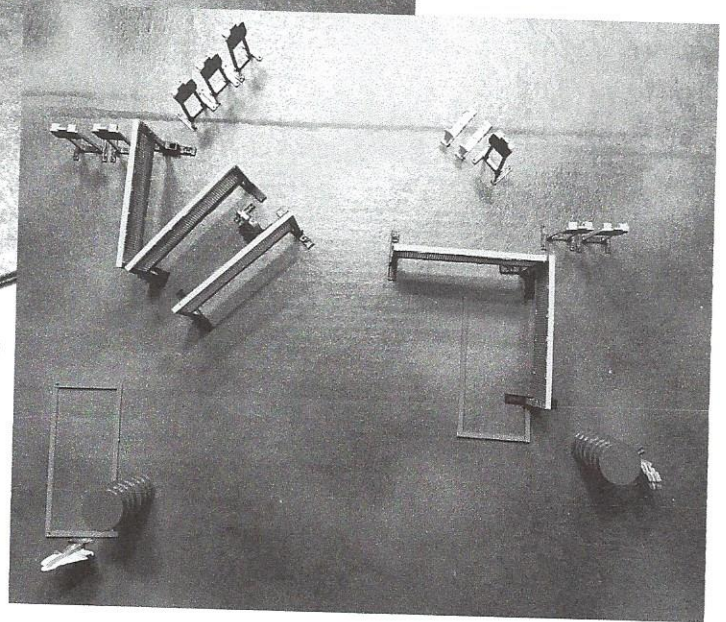

Starting Position PCC: Standing directly on and feet lined up with foot cut outs Facing down range, Butt stock touching belt, PCC loaded, extra ammo on belt., PCC muzzle pointing at mark on fault line,

PROCEDURE:

On signal, engage targets as they become visible from inside the shooting area only.

LUMINATE TRIBE

Stage 8 - Stage Design: Robert Porter - Set By: the Double Tap Ranch Hands

Double Tap Champ. 2020

Scoring: Comstock, 26 Rounds - 130 Points

Targets: 12 USPSA Targets 2 Steel

Start - Stop: Audible -Last shot

Penalties: As per latest edition of USPSA rule book

Starting Position Handgun: Standing directly on and feet lined up with foot cut outs, facing down range, Both arms crossed across chest with palms cupping elbows, Gun loaded in holster, Extra ammo on Belt.

PROCEDURE:

On signal, engage targets as they become visible from inside the shooting areas only.

Starting Position PCC: Standing directly on and feet lined up with foot cut outs Facing down range, Butt stock touching belt, PCC muzzle pointed at mark on fault line, PCC loaded, extra ammo on belt.