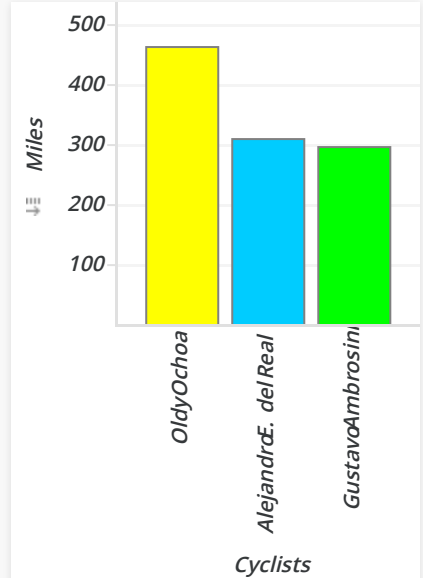

LTDC Cycling Club - Fundraising Performance

Team	Team-Page	Raised
LTDC Cycling Club	https://greatcyclechallenge.com/Teams/LTDCcyclingClub	\$1,091

Miles Riden

Cyclist	Miles
Oldy Ochoa	464.6
Alejandro E. del Real	308.6
Gustavo Ambrosini	296.8
Total	1,070.0

LTDC Cycling Club - Detail Report on Great Cycle Challenge

Church	Cyclist	Riding for	Sport	Personal Page on Great Cycle Challenge	City	State	Country	Rides
St. Elizabeth of Hungary	Alejandro E. del Real	Maleca Agostinelli	R-Bike	https://greatcyclechallenge.com/Riders/AlejandrodelReal	Pompano Beach	Florida	United States	30
St. Joseph	Gustavo Ambrosini		R-Bike	https://greatcyclechallenge.com/Riders/GustavoAmbrosini	Palm City	Florida	United States	16
St. Matthew	Oldy Ochoa	Maria Romero, June Donnelly, Lourdes Capote, Laurencinho Afonso, Carlos Borges	R-Bike	https://greatcyclechallenge.com/Riders/OldyOchoa	Hallandale Beach	Florida	United States	18
Total								64