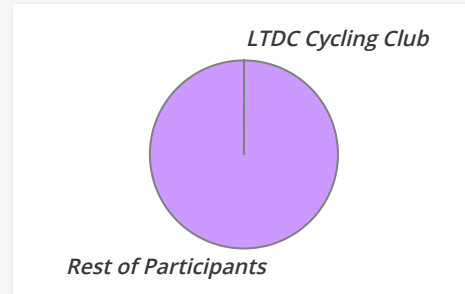

Fundraise

Team	Raised
LTDC Cycling Club	$56
Rest of Participants	$13,503,384
Total	$13,503,440