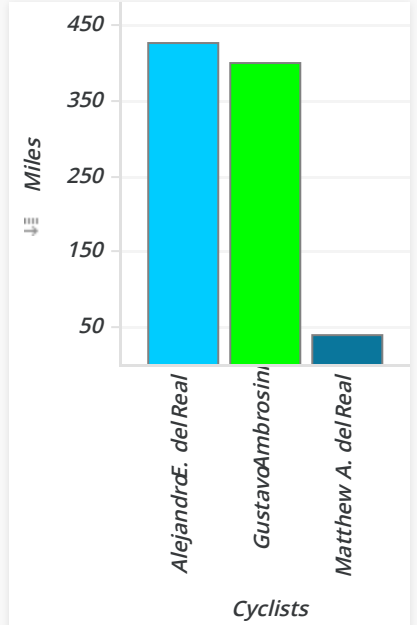

### LTDC Cycling Club - Fundraising Performance

Team	Team-Page	Raised
LTDC Cycling Club	<a href="https://greatcyclechallenge.com/Teams/LTDCcyclingClub">https://greatcyclechallenge.com/Teams/LTDCcyclingClub</a>	\$56

### Miles Riden

Cyclist	Miles
Alejandro E. del Real	427.4
Gustavo Ambrosini	400.2
Matthew A. del Real	38.8
<b>Total</b>	<b>866.4</b>