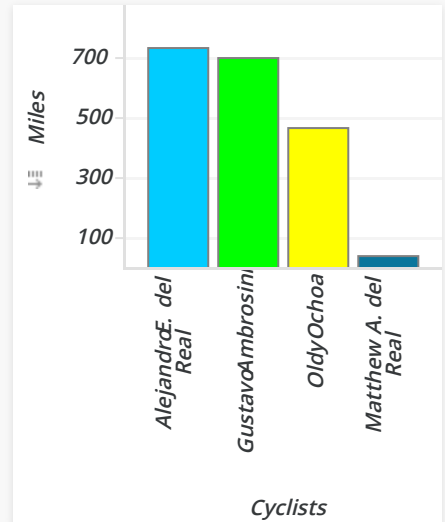

LTDC Cycling Club - Fundraising Performance

Team	Team-Page	Raised
LTDC Cycling Club	https://greatcyclechallenge.com/Teams/LTDCcyclingClub	\$1,147

Miles Riden

Cyclist	Miles
Alejandro E. del Real	736.0
Gustavo Ambrosini	697.0
Oldy Ochoa	464.6
Matthew A. del Real	38.8
Total	1,936.4

LTDC Cycling Club - Detail Report on Great Cycle Challenge

Church	Cyclist	Riding for	Sport	Personal Page on Great Cycle Challenge	City	State	Country	Rides
Our Lady of Mercy	Matthew A. del Real		R-Bike	https://greatcyclechallenge.com/Riders/MatthewdelReal	Deerfield Beach	Florida	United States	4
St. Elizabeth of Hungary	Alejandro E. del Real	Maleca Agostinelli	R-Bike	https://greatcyclechallenge.com/Riders/AlejandrodelReal	Pompano Beach	Florida	United States	47
St. Joseph	Gustavo Ambrosini		R-Bike	https://greatcyclechallenge.com/Riders/GustavoAmbrosini	Palm City	Florida	United States	36
St. Matthew	Oldy Ochoa	Maria Romero, June Donnelly, Lourdes Capote, Laurencinho Afonso, Carlos Borges	R-Bike	https://greatcyclechallenge.com/Riders/OldyOchoa	Hallandale Beach	Florida	United States	18
Total								105