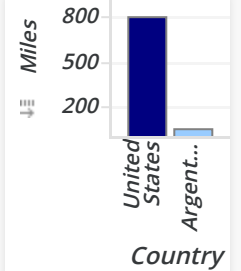

LTDC Millage

LTDC Sport	Miles
R-Bike	738.87
Walk	99.33
Run	14.28
Total	852.48

LTDC Raised

LTDC Sport	Raised
R-Bike	\$370.00
Walk	\$62.00
Run	\$20.00
Total	\$452.00

Particip.	Raised	%
Athlete	\$452.00	71.7%
Sponsor	\$185.08	29.3%
PayPal Fees	-\$7.08	-1.12%
Total	\$630.00	100.0%

Country	Miles	%
United States	803.34	94.2%
Argentina	49.14	5.76%
Total	852.48	100.0%

Church	Miles	Percent
St. Eliz./O.L.of Mercy	329.09	38.60%
St. Joan of Arc	131.75	15.45%
St. Joseph	112.91	13.24%
St. Patrick	64.86	7.61%
St. Andrew	50.01	5.87%
Our Lady of Mercy	40.7	4.77%
Christian-NonDen.	37.28	4.37%
St. Matthew	30.05	3.53%
Perp. Socorro (Porres)	28.21	3.31%
Perp. Socorro (Niño Dios)	20.93	2.46%
Calvary Chapel	6.69	0.78%
Total	852.48	100.00%