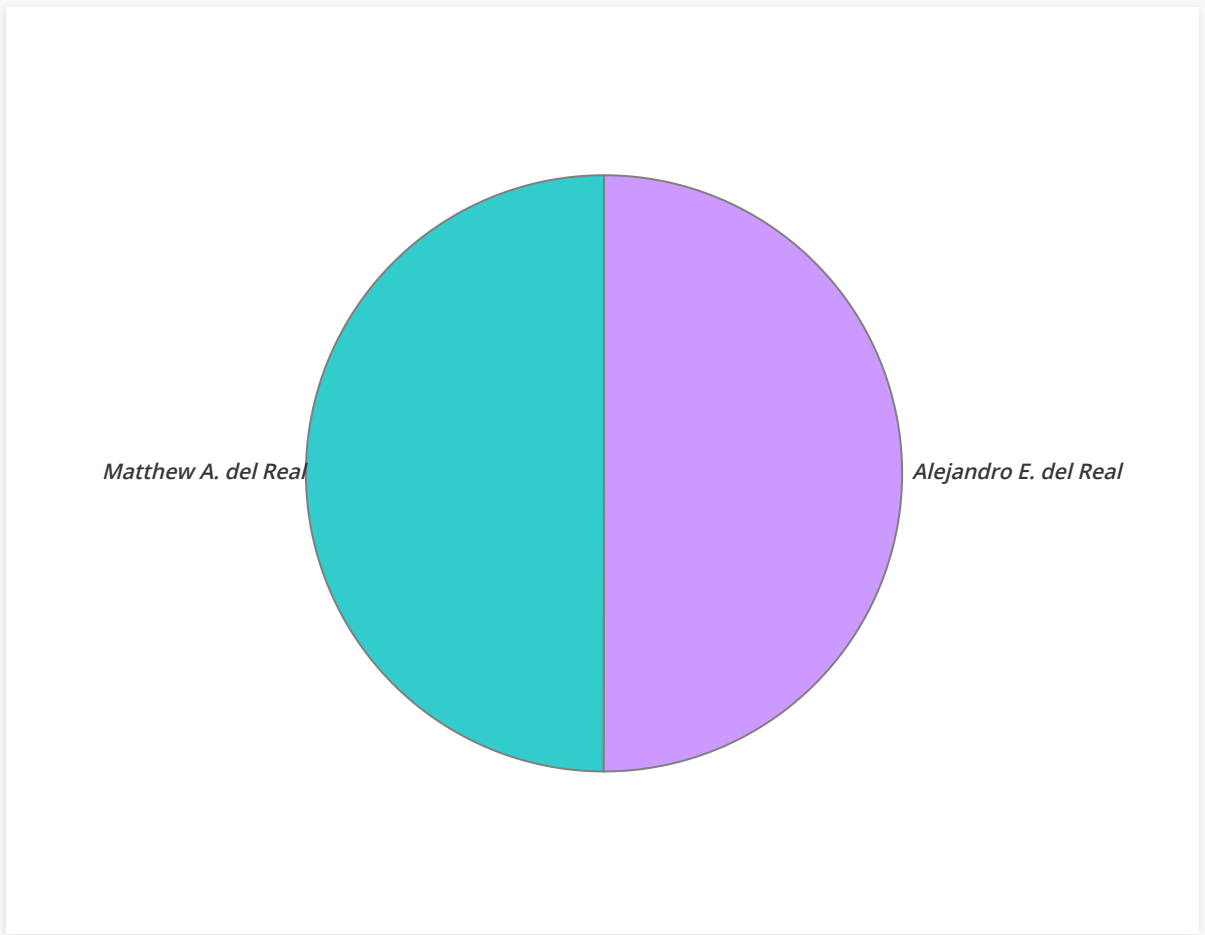

Athlete (Run)	Miles	Percent
Alejandro E. del Real	7.14	50.00%
Matthew A. del Real	7.14	50.00%
Total	14.28	100.00%