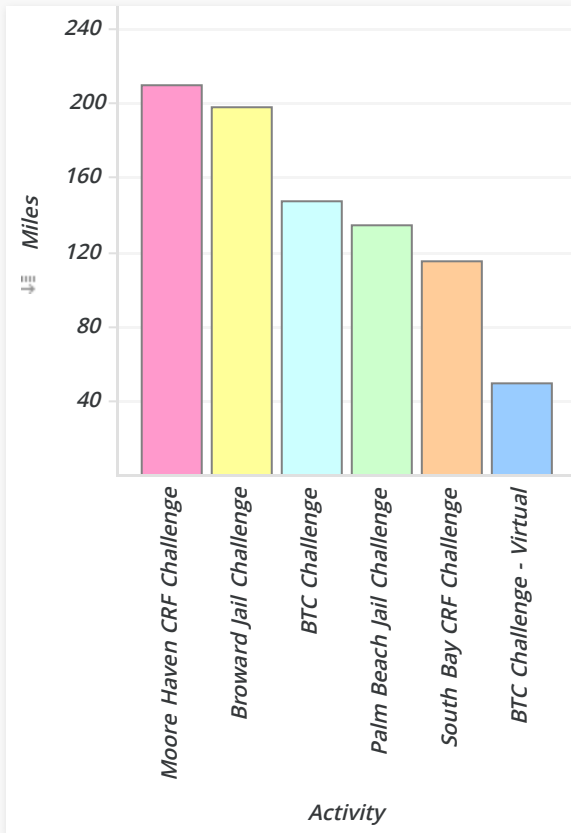

LTDC Millage

LTDC Sport	Miles
R-Bike	738.87
Walk	99.33
Run	14.28
Total	852.48

LTDC Raised

LTDC Sport	Raised
R-Bike	\$370.00
Walk	\$62.00
Run	\$20.00
Total	\$452.00

Particip.	Raised	%
Athlete	\$452.00	71.7%
Sponsor	\$185.08	29.3%
PayPal Fees	-\$7.08	-1.12%
Total	\$630.00	100.0%

Country	Miles	%
United States	803.34	94.2%
Argentina	49.14	5.76%
Total	852.48	100.0%

Church	Miles	Percent
St. Eliz./O.L.of Mercy	329.09	38.60%
St. Joan of Arc	131.75	15.45%
St. Joseph	112.91	13.24%
St. Patrick	64.86	7.61%
St. Andrew	50.01	5.87%
Our Lady of Mercy	40.7	4.77%
Christian-NonDen.	37.28	4.37%
St. Matthew	30.05	3.53%
Perp. Socorro (Porres)	28.21	3.31%
Perp. Socorro (Niño Dios)	20.93	2.46%
Calvary Chapel	6.69	0.78%
Total	852.48	100.00%

Activity	Miles	Percent
Moore Haven CRF Challenge	209.49	24.57%
Broward Jail Challenge	197.49	23.17%
BTC Challenge	147.3	17.28%
Palm Beach Jail Challenge	134.19	15.74%
South Bay CRF Challenge	114.87	13.47%
BTC Challenge - Virtual	49.14	5.76%
Total	852.48	100.00%