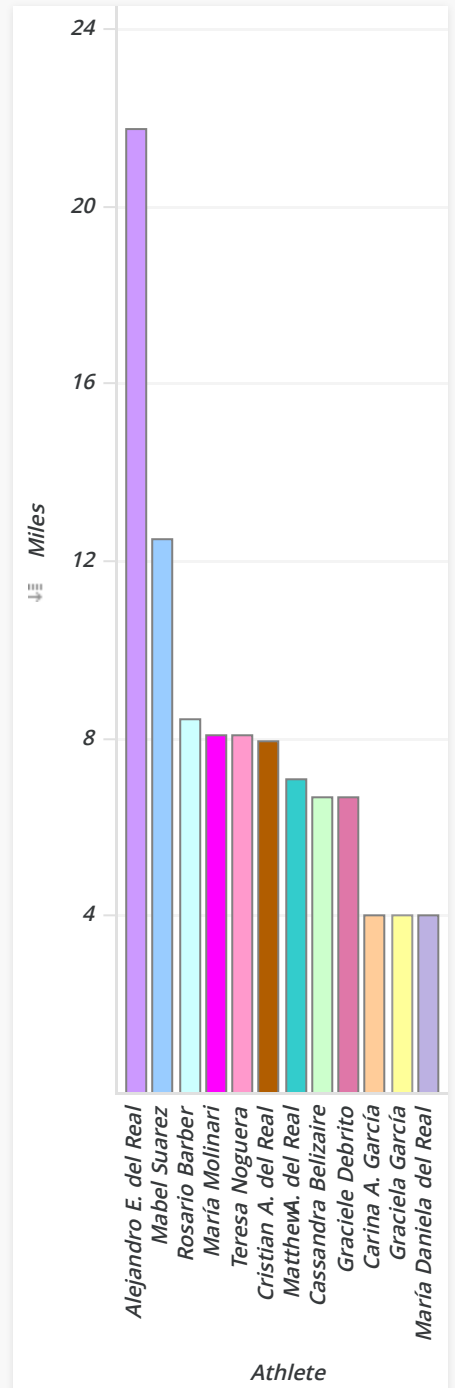

Athlete (Walk)	Miles	Percent
Alejandro E. del Real	21.75	21.90%
Mabel Suarez	12.48	12.56%
Rosario Barber	8.45	8.51%
María Molinari	8.06	8.11%
Teresa Noguera	8.06	8.11%
Cristian A. del Real	7.96	8.01%
Matthew A. del Real	7.1	7.15%
Cassandra Belizaire	6.69	6.74%
Graciele Debrito	6.69	6.74%
Carina A. García	4.03	4.06%
Graciela García	4.03	4.06%
María Daniela del Real	4.03	4.06%
Total	99.33	100.00%