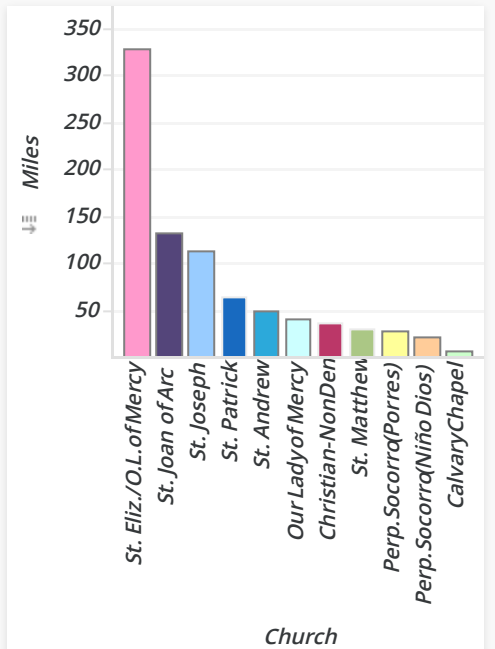

LTDC Millage

LTDC Sport	Miles
R-Bike	738.87
Walk	99.33
Run	14.28
Total	852.48

LTDC Raised

LTDC Sport	Raised
R-Bike	\$370.00
Walk	\$62.00
Run	\$20.00
Total	\$452.00

Particip.	Raised	%
Athlete	\$452.00	71.7%
Sponsor	\$185.08	29.3%
PayPal Fees	-\$7.08	-1.12%
Total	\$630.00	100.0%

Country	Miles	%
United States	803.34	94.2%
Argentina	49.14	5.76%
Total	852.48	100.0%

Church	Miles	Percent
St. Eliz./O.L.of Mercy	329.09	38.60%
St. Joan of Arc	131.75	15.45%
St. Joseph	112.91	13.24%
St. Patrick	64.86	7.61%
St. Andrew	50.01	5.87%
Our Lady of Mercy	40.7	4.77%
Christian-NonDen.	37.28	4.37%
St. Matthew	30.05	3.53%
Perp. Socorro (Porres)	28.21	3.31%
Perp. Socorro (Niño Dios)	20.93	2.46%
Calvary Chapel	6.69	0.78%
Total	852.48	100.00%