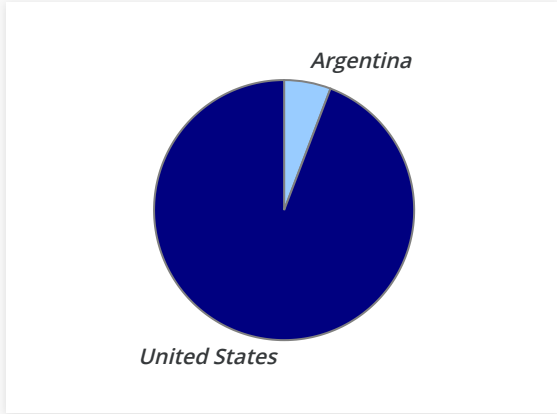

Athlete (R-Bike)	Miles
Alejandro E. del Real	300.2
Gustavo Ambrosini	112.91
José Luis Contreras	70.16
Francisco Moya	64.86
Ramon Galanes	61.59
Miguel Chamochumbi	50.01
Adrian Leguizamon	37.28
Oldy Ochoa	30.05
Gladys Salkeld	11.81
Total	738.87

Athlete (R-Bike)	Percent
Alejandro E. del Real	40.63%
Gustavo Ambrosini	15.28%
José Luis Contreras	9.50%
Francisco Moya	8.78%
Ramon Galanes	8.34%
Miguel Chamochumbi	6.77%
Adrian Leguizamon	5.05%
Oldy Ochoa	4.07%
Gladys Salkeld	1.60%
Total	100.00%