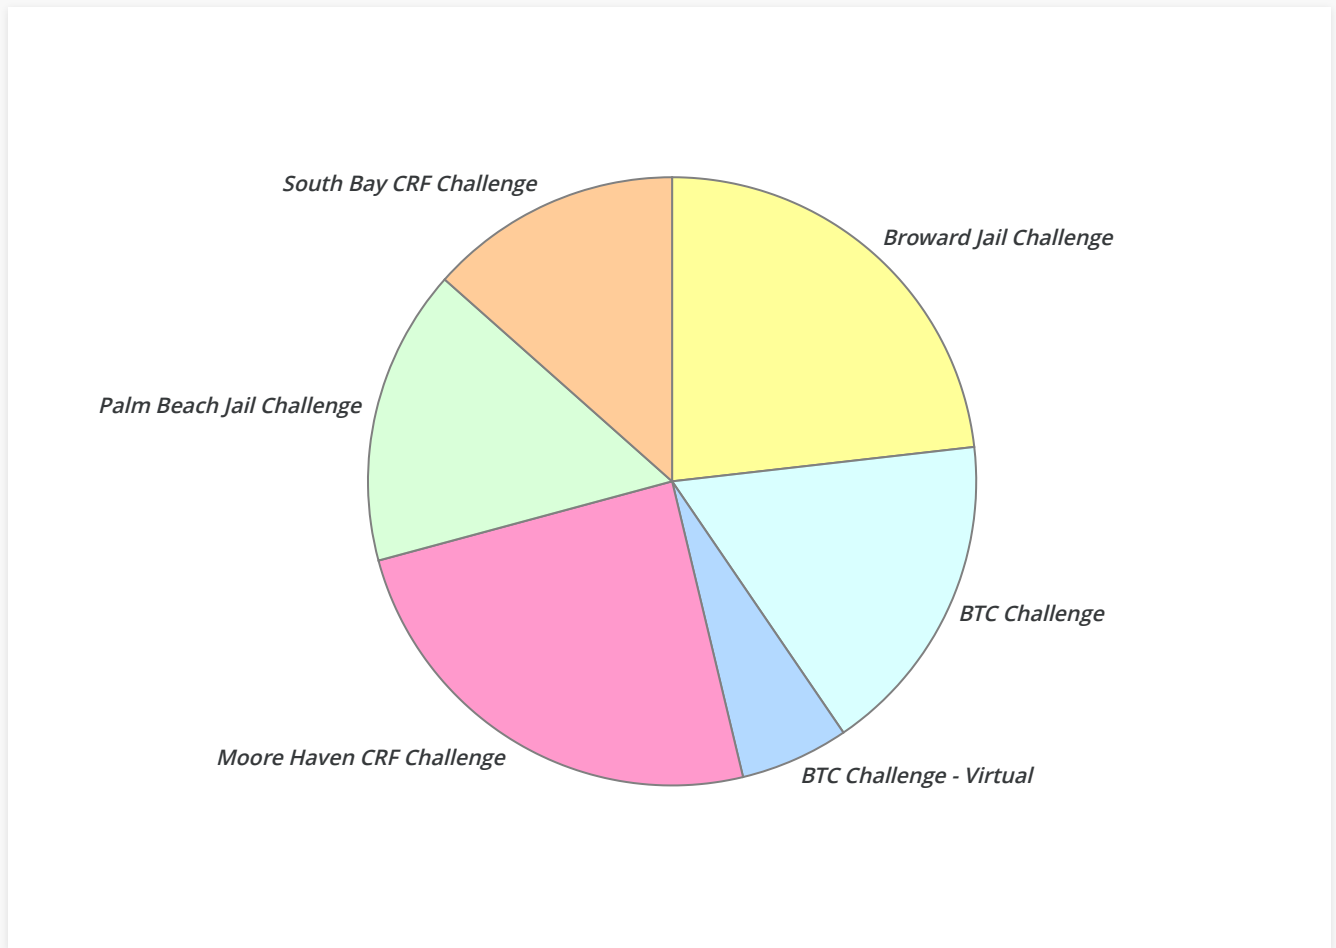

Activity	Miles	Percent
Moore Haven CRF Challenge	209.49	24.57%
Broward Jail Challenge	197.49	23.17%
BTC Challenge	147.3	17.28%
Palm Beach Jail Challenge	134.19	15.74%
South Bay CRF Challenge	114.87	13.47%
BTC Challenge - Virtual	49.14	5.76%
Total	852.48	100.00%