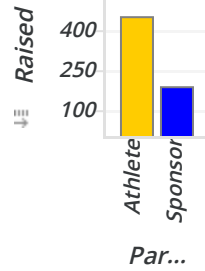

LTDC Millage

LTDC Sport	Miles
R-Bike	738.87
Walk	99.33
Run	14.28
Total	852.48

LTDC Raised

LTDC Sport	Raised
R-Bike	\$370.00
Walk	\$62.00
Run	\$20.00
Total	\$452.00

Particip.	Raised	%
Athlete	\$452.00	71.7%
Sponsor	\$185.08	29.3%
PayPal Fees	-\$7.08	-1.12%
Total	\$630.00	100.0%

Country	Miles	%
United States	803.34	94.2%
Argentina	49.14	5.76%
Total	852.48	100.0%

Church	Miles	Percent
St. Eliz./O.L.of Mercy	329.09	38.60%
St. Joan of Arc	131.75	15.45%
St. Joseph	112.91	13.24%
St. Patrick	64.86	7.61%
St. Andrew	50.01	5.87%
Our Lady of Mercy	40.7	4.77%
Christian-NonDen.	37.28	4.37%
St. Matthew	30.05	3.53%
Perp. Socorro (Porres)	28.21	3.31%
Perp. Socorro (Niño Dios)	20.93	2.46%
Calvary Chapel	6.69	0.78%
Total	852.48	100.00%

Activity	Miles	Percent
Moore Haven CRF Challenge	209.49	24.57%
Broward Jail Challenge	197.49	23.17%
BTC Challenge	147.3	17.28%
Palm Beach Jail Challenge	134.19	15.74%
South Bay CRF Challenge	114.87	13.47%
BTC Challenge - Virtual	49.14	5.76%
Total	852.48	100.00%