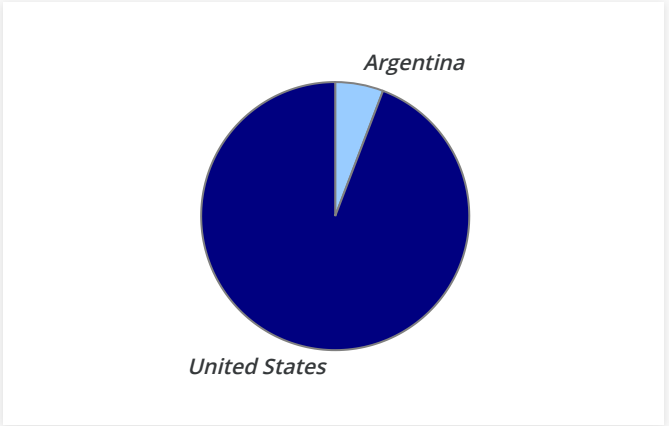

Activity	Miles	Percent
Moore Haven CRF Challenge	209.49	24.57%
Broward Jail Challenge	197.49	23.17%
BTC Challenge	147.3	17.28%
Palm Beach Jail Challenge	134.19	15.74%
South Bay CRF Challenge	114.87	13.47%
BTC Challenge - Virtual	49.14	5.76%
Total	852.48	100.00%