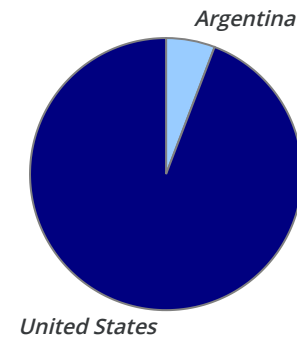

Athlete (Walk)	Miles	Percent
Alejandro E. del Real	21.75	21.90%
Mabel Suarez	12.48	12.56%
Rosario Barber	8.45	8.51%
María Molinari	8.06	8.11%
Teresa Noguera	8.06	8.11%
Cristian A. del Real	7.96	8.01%
Matthew A. del Real	7.1	7.15%
Cassandra Belizaire	6.69	6.74%
Graciele Debrito	6.69	6.74%
Carina A. García	4.03	4.06%
Graciela García	4.03	4.06%
María Daniela del Real	4.03	4.06%
Total	99.33	100.00%