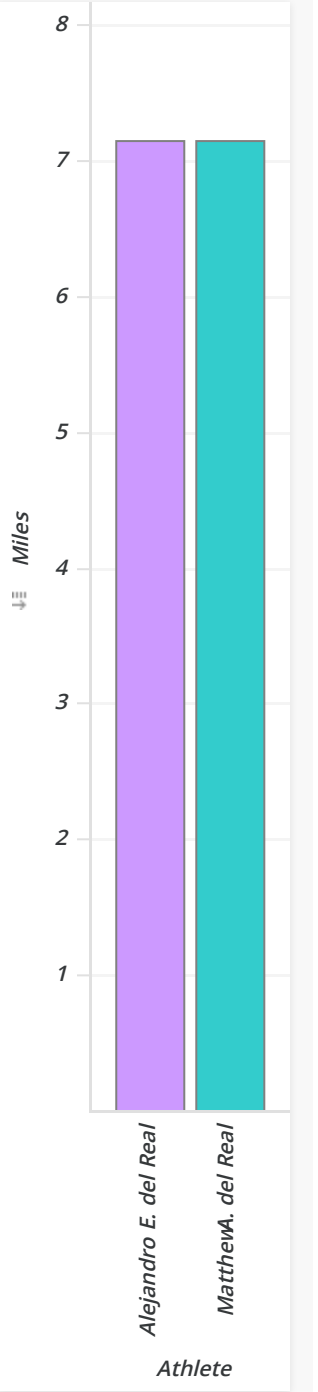

Athlete (Run)	Miles	Percent
Alejandro E. del Real	7.14	50.00%
Matthew A. del Real	7.14	50.00%
Total	14.28	100.00%