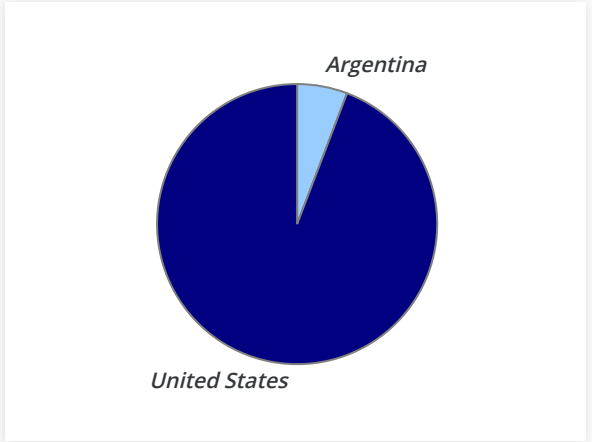

Athlete (Run)	Miles	Percent
Alejandro E. del Real	7.14	50.00%
Matthew A. del Real	7.14	50.00%
Total	14.28	100.00%