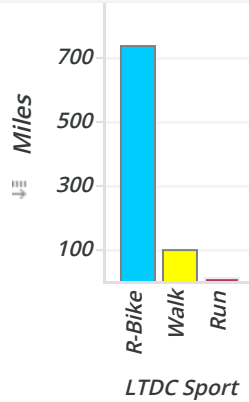

LTDC Millage

LTDC Sport	Miles
R-Bike	738.87
Walk	99.33
Run	14.28
Total	852.48

LTDC Raised

LTDC Sport	Raised
R-Bike	\$370.00
Walk	\$62.00
Run	\$20.00
Total	\$452.00

Particip.	Raised	%
Athlete	\$452.00	71.7%
Sponsor	\$185.08	29.3%
PayPal Fees	-\$7.08	-1.12%
Total	\$630.00	100.0%

Country	Miles	%
United States	803.34	94.2%
Argentina	49.14	5.76%
Total	852.48	100.0%

Church	Miles	Percent
St. Eliz./O.L.of Mercy	329.09	38.60%
St. Joan of Arc	131.75	15.45%
St. Joseph	112.91	13.24%
St. Patrick	64.86	7.61%
St. Andrew	50.01	5.87%
Our Lady of Mercy	40.7	4.77%
Christian-NonDen.	37.28	4.37%
St. Matthew	30.05	3.53%
Perp. Socorro (Porres)	28.21	3.31%
Perp. Socorro (Niño Dios)	20.93	2.46%
Calvary Chapel	6.69	0.78%
Total	852.48	100.00%

Activity	Miles	Percent
Moore Haven CRF Challenge	209.49	24.57%
Broward Jail Challenge	197.49	23.17%
BTC Challenge	147.3	17.28%
Palm Beach Jail Challenge	134.19	15.74%
South Bay CRF Challenge	114.87	13.47%
BTC Challenge - Virtual	49.14	5.76%
Total	852.48	100.00%