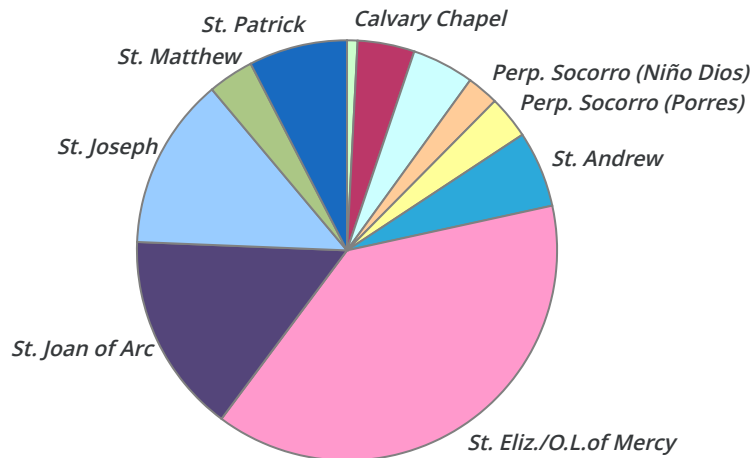

Country	Miles	%
United States	803.34	94.2%
Argentina	49.14	5.76%
Total	852.48	100.0%

Church	Miles	Percent
St. Eliz./O.L.of Mercy	329.09	38.60%
St. Joan of Arc	131.75	15.45%
St. Joseph	112.91	13.24%
St. Patrick	64.86	7.61%
St. Andrew	50.01	5.87%
Our Lady of Mercy	40.7	4.77%
Christian-NonDen.	37.28	4.37%
St. Matthew	30.05	3.53%
Perp. Socorro (Porres)	28.21	3.31%
Perp. Socorro (Niño Dios)	20.93	2.46%
Calvary Chapel	6.69	0.78%
Total	852.48	100.00%