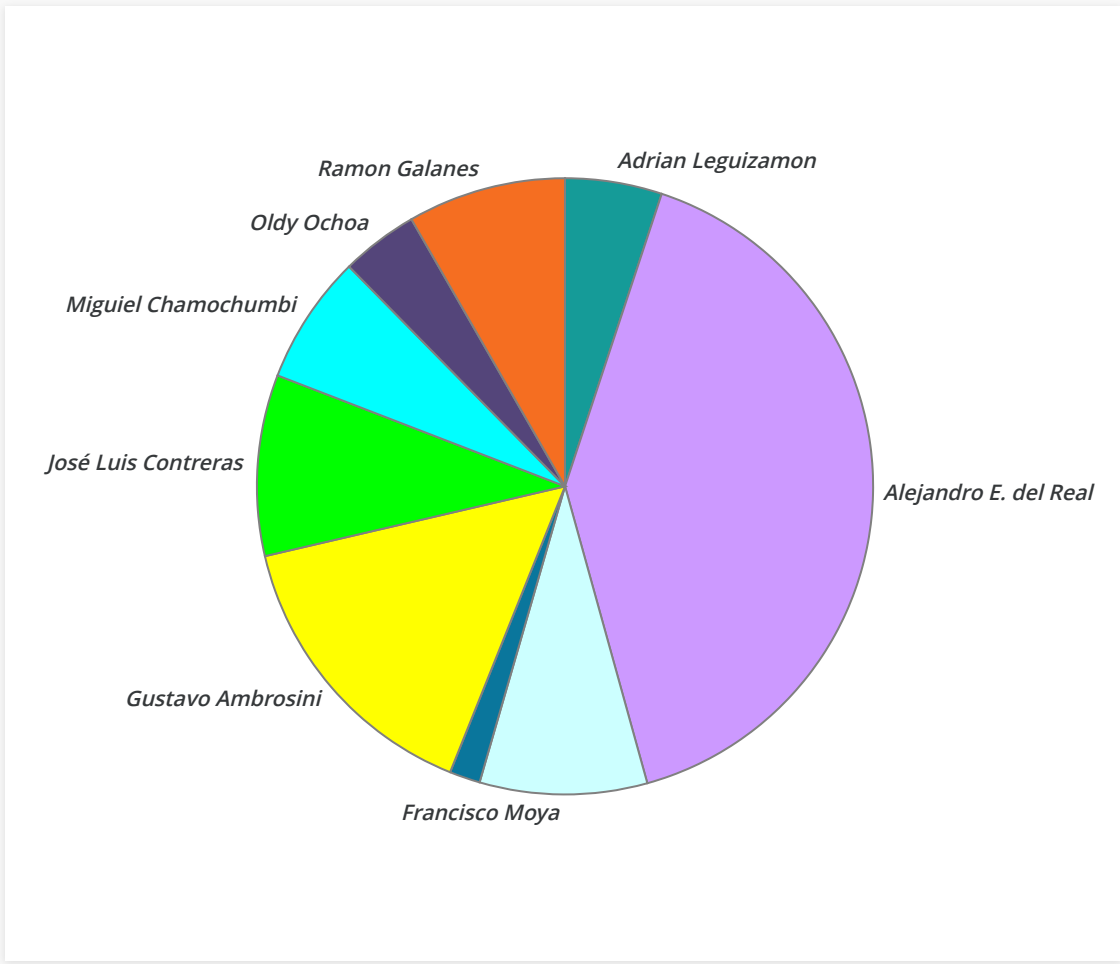

Athlete (R-Bike)	Miles
Alejandro E. del Real	300.2
Gustavo Ambrosini	112.91
José Luis Contreras	70.16
Francisco Moya	64.86
Ramon Galanes	61.59
Miguel Chamochumbi	50.01
Adrian Leguizamon	37.28
Oldy Ochoa	30.05
Gladys Salkeld	11.81
Total	738.87

Athlete (R-Bike)	Percent
Alejandro E. del Real	40.63%
Gustavo Ambrosini	15.28%
José Luis Contreras	9.50%
Francisco Moya	8.78%
Ramon Galanes	8.34%
Miguel Chamochumbi	6.77%
Adrian Leguizamon	5.05%
Oldy Ochoa	4.07%
Gladys Salkeld	1.60%
Total	100.00%