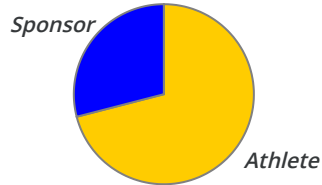

LTDC Millage

LTDC Sport	Miles
R-Bike	738.87
Walk	99.33
Run	14.28
Total	852.48

LTDC Raised

LTDC Sport	Raised
R-Bike	\$370.00
Walk	\$62.00
Run	\$20.00
Total	\$452.00

Particip.	Raised	%
Athlete	\$452.00	71.7%
Sponsor	\$185.08	29.3%
PayPal Fees	-\$7.08	-1.12%
Total	\$630.00	100.0%

Country	Miles	%
United States	803.34	94.2%
Argentina	49.14	5.76%
Total	852.48	100.0%

Church	Miles	Percent
St. Eliz./O.L.of Mercy	329.09	38.60%
St. Joan of Arc	131.75	15.45%
St. Joseph	112.91	13.24%
St. Patrick	64.86	7.61%
St. Andrew	50.01	5.87%
Our Lady of Mercy	40.7	4.77%
Christian-NonDen.	37.28	4.37%
St. Matthew	30.05	3.53%
Perp. Socorro (Porres)	28.21	3.31%
Perp. Socorro (Niño Dios)	20.93	2.46%
Calvary Chapel	6.69	0.78%
Total	852.48	100.00%