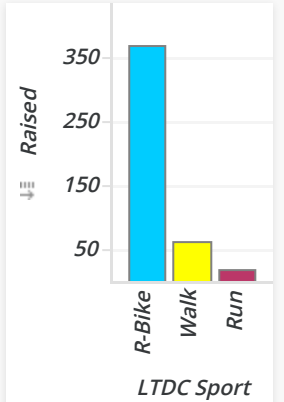

LTDC Millage

LTDC Sport	Miles
R-Bike	738.87
Walk	99.33
Run	14.28
Total	852.48

LTDC Raised

LTDC Sport	Raised
R-Bike	\$370.00
Walk	\$62.00
Run	\$20.00
Total	\$452.00

Particip.	Raised	%
Athlete	\$452.00	71.7%
Sponsor	\$185.08	29.3%
PayPal Fees	-\$7.08	-1.12%
Total	\$630.00	100.0%

Country	Miles	%
United States	803.34	94.2%
Argentina	49.14	5.76%
Total	852.48	100.0%

Church	Miles	Percent
St. Eliz./O.L.of Mercy	329.09	38.60%
St. Joan of Arc	131.75	15.45%
St. Joseph	112.91	13.24%
St. Patrick	64.86	7.61%
St. Andrew	50.01	5.87%
Our Lady of Mercy	40.7	4.77%
Christian-NonDen.	37.28	4.37%
St. Matthew	30.05	3.53%
Perp. Socorro (Porres)	28.21	3.31%
Perp. Socorro (Niño Dios)	20.93	2.46%
Calvary Chapel	6.69	0.78%
Total	852.48	100.00%

Activity	Miles	Percent
Moore Haven CRF Challenge	209.49	24.57%
Broward Jail Challenge	197.49	23.17%
BTC Challenge	147.3	17.28%
Palm Beach Jail Challenge	134.19	15.74%
South Bay CRF Challenge	114.87	13.47%
BTC Challenge - Virtual	49.14	5.76%
Total	852.48	100.00%