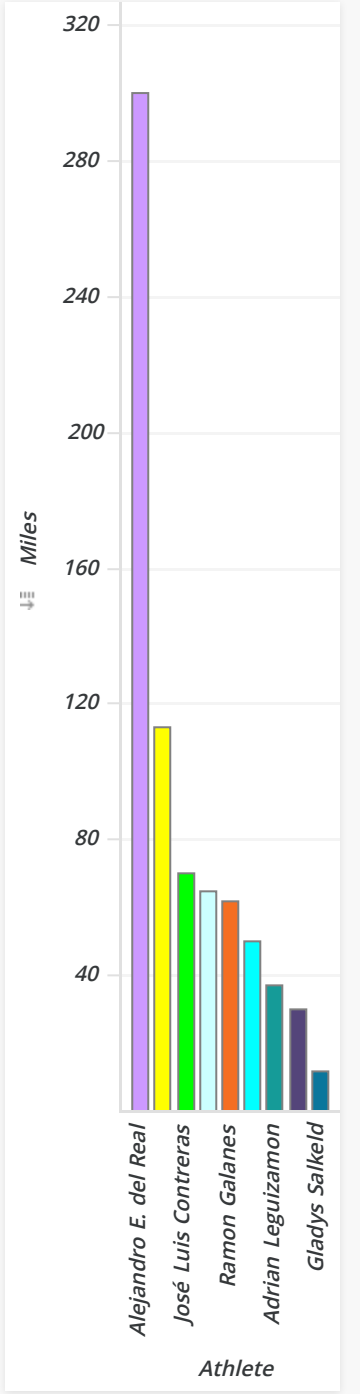

Athlete (R-Bike)	Miles
Alejandro E. del Real	300.2
Gustavo Ambrosini	112.91
José Luis Contreras	70.16
Francisco Moya	64.86
Ramon Galanes	61.59
Miguel Chamochumbi	50.01
Adrian Leguizamon	37.28
Oldy Ochoa	30.05
Gladys Salkeld	11.81
Total	738.87

Athlete (R-Bike)	Percent
Alejandro E. del Real	40.63%
Gustavo Ambrosini	15.28%
José Luis Contreras	9.50%
Francisco Moya	8.78%
Ramon Galanes	8.34%
Miguel Chamochumbi	6.77%
Adrian Leguizamon	5.05%
Oldy Ochoa	4.07%
Gladys Salkeld	1.60%
Total	100.00%