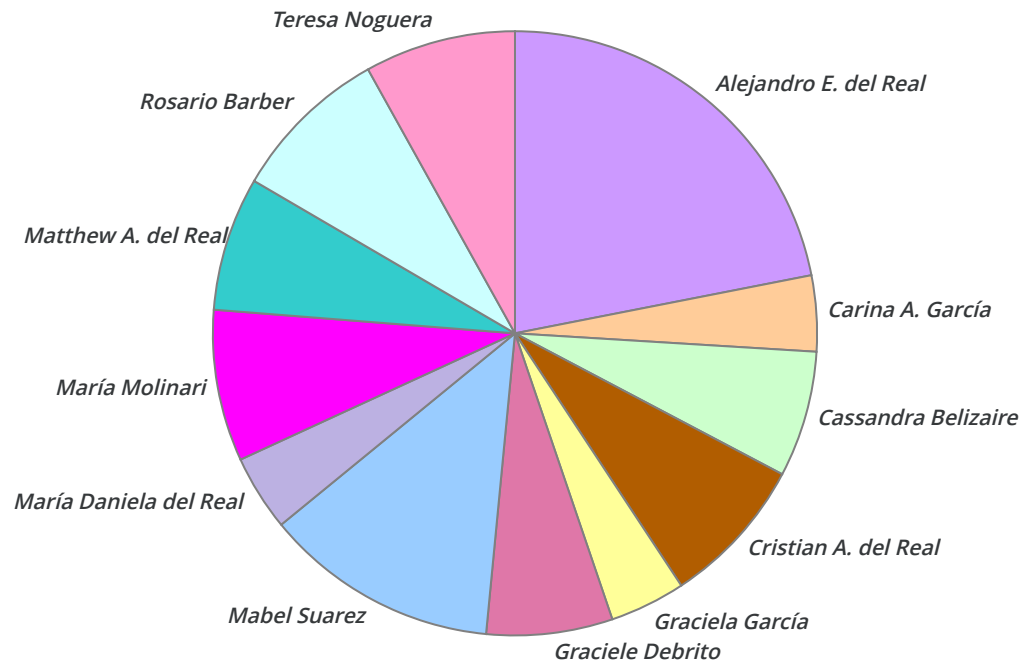

Athlete (Walk)	Miles	Percent
Alejandro E. del Real	21.75	21.90%
Mabel Suarez	12.48	12.56%
Rosario Barber	8.45	8.51%
María Molinari	8.06	8.11%
Teresa Noguera	8.06	8.11%
Cristian A. del Real	7.96	8.01%
Matthew A. del Real	7.1	7.15%
Cassandra Belizaire	6.69	6.74%
Graciele Debrito	6.69	6.74%
Carina A. García	4.03	4.06%
Graciela García	4.03	4.06%
María Daniela del Real	4.03	4.06%
Total	99.33	100.00%