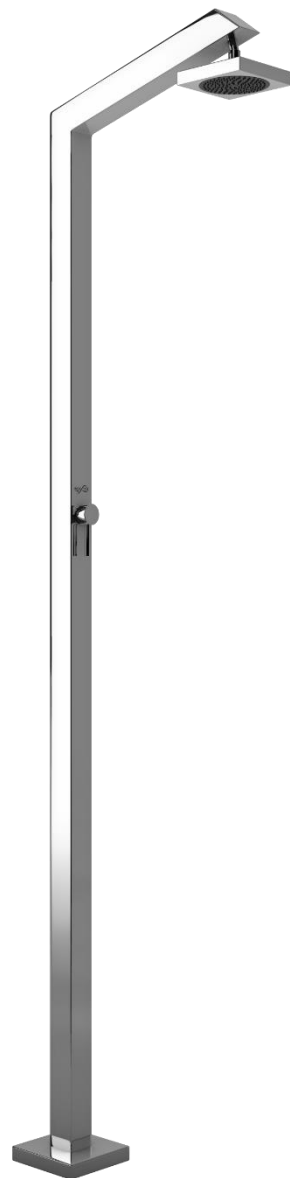

[click for more](#)

shower
line
CARBON

INOX  STYLE

Full Carbon Y

[click for more](#)

shower
line
CARBON

INOX  STYLE

STEEL shower
line

INOX  STYLE

Dream Yacht Y

[click for more](#)

new product 2017

shower
line
STEEL

INOX  STYLE

Yacht Y

[click for more](#)

shower
line
STEEL

INOX  STYLE

Tecno Cube Y

[click for more](#)

shower
line
STEEL

INOX  STYLE

Interlude Y

[click for more](#)

shower
line
STEEL

INOX  STYLE

Motivo Y

[click for more](#)

shower
line
STEEL

INOX  STYLE

Aria Y

[click for more](#)