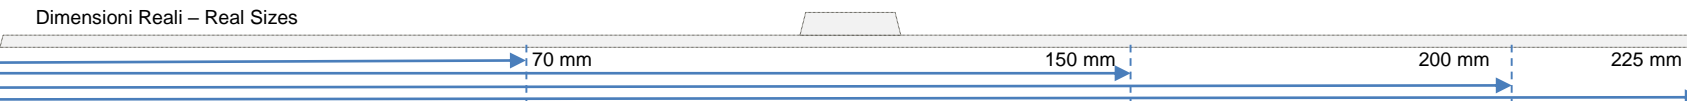

EvoS (200x200 mm)

Evo (200 mm)

Wind (150 mm)

Knox (200x200 mm)

Zoe (150x150 mm)

Dimensioni Reali – Real Sizes

www.inoxstyle.com

37, Blvd Dubouchage Le Consul
06000 Nice
France