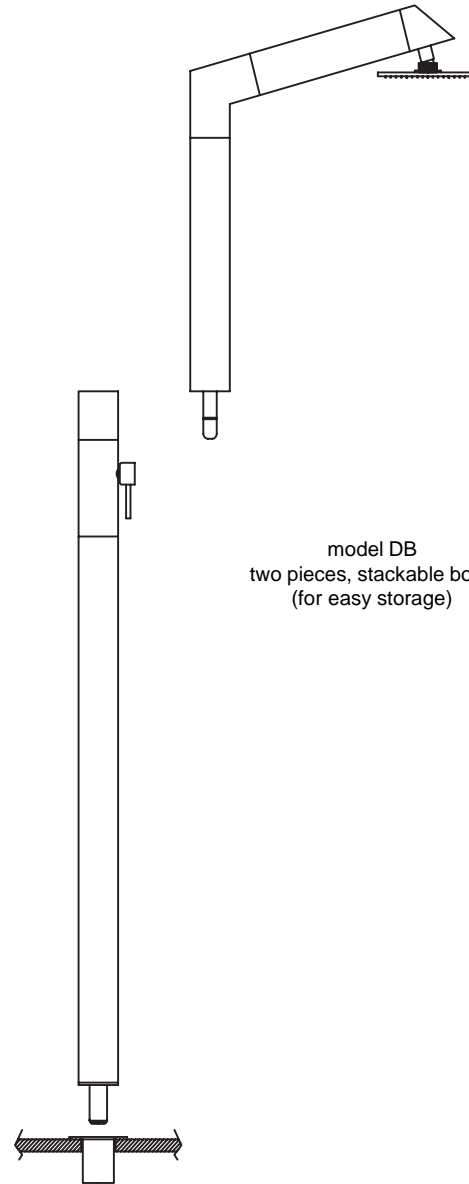

shower
line
STEEL

INOX  STYLE

Sole 48 Y

[click for more](#)

shower
line
STEEL

INOX  STYLE

Sole 60 Y

[click for more](#)

shower
line
STEEL

INOX  STYLE

Telefono Y

shower
line
STEEL

version BC: water inlets hidden in the base

version LC: lateral water inlets

The shower deck support is available with below-the-deck hidden connections or lateral quick connections

version BC: water inlets hidden in the base

version LC: lateral water inlets

model SB
shower with
single body

model DB
two pieces, stackable body
(for easy storage)

The shower body is available as
single piece body or as two
stackable parts body

EvoS (200x200 mm)

Evo (200 mm)

Wind (150 mm)

Knox (200x200 mm)

Zoe (150x150 mm)

Dimensioni Reali – Real Sizes

www.inoxstyle.com

37, Blvd Dubouchage Le Consul
06000 Nice
France