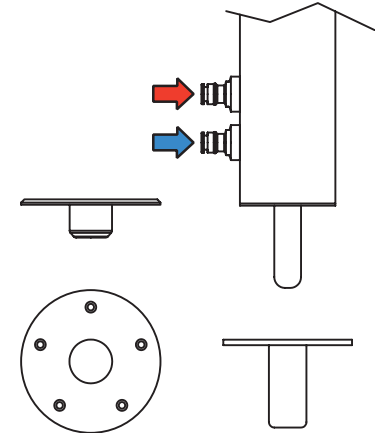

shower
line
STEEL

INOX  STYLE

Telefono Y

shower
line
STEEL

version BC: water inlets hidden in the base

version LC: lateral water inlets

The shower deck support is available with below-the-deck hidden connections or lateral quick connections

version BC: water inlets hidden in the base

version LC: lateral water inlets

model SB
shower with
single body

model DB
two pieces, stackable body
(for easy storage)

The shower body is available as
single piece body or as two
stackable parts body

Options

Faucet (Cold or Premixed)

Mixer (Hot/Cold)

Foot wash

Telephone

Beauty (225 mm)

Knox (230 mm)

Stylo (200x200 mm)

EvoS (200x200 mm)

Evo (200 mm)

Wind (150 mm)

Knox (200x200 mm)

Zoe (150x150 mm)

Dimensioni Reali – Real Sizes

www.inoxstyle.com

37, Blvd Dubouchage Le Consul
06000 Nice
France