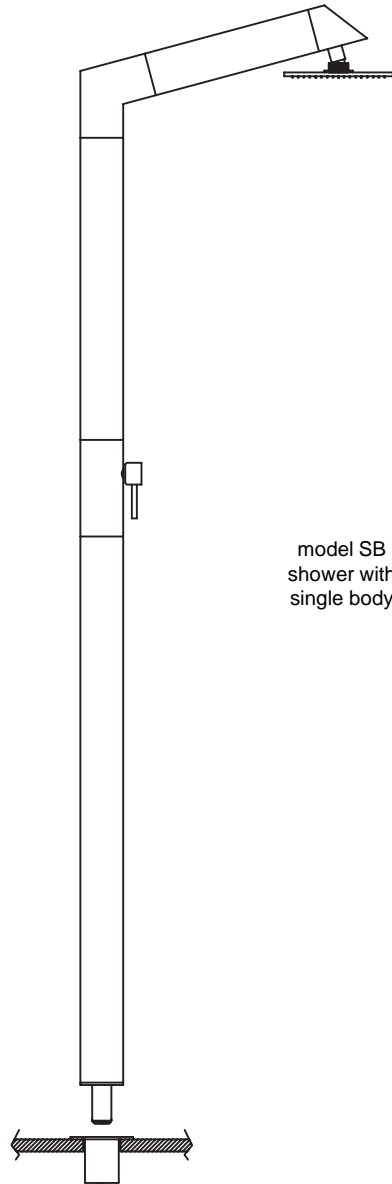

model SB
shower with
single body