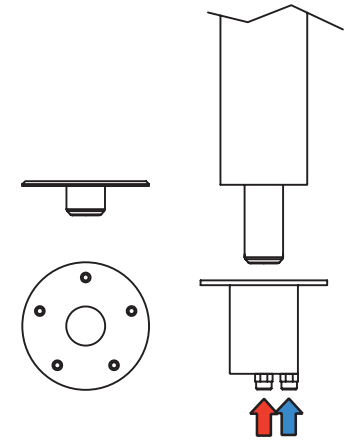

shower
line
STEEL

INOX  STYLE

Telefono Y

shower
line
STEEL

version BC: water inlets hidden in the base

version LC: lateral water inlets

The shower deck support is available with below-the-deck hidden connections or lateral quick connections

version BC: water inlets hidden in the base

version LC: lateral water inlets

model SB
shower with
single body

model DB
two pieces, stackable body
(for easy storage)

The shower body is available as
single piece body or as two
stackable parts body

Options

Faucet (Cold or Premixed)

Mixer (Hot/Cold)

Foot wash

Telephone

Beauty (225 mm)

Knox (230 mm)

Stylo (200x200 mm)

EvoS (200x200 mm)

Evo (200 mm)

Wind (150 mm)

Knox (200x200 mm)

Zoe (150x150 mm)

Dimensioni Reali – Real Sizes

www.inoxstyle.com

37, Blvd Dubouchage Le Consul
06000 Nice
France