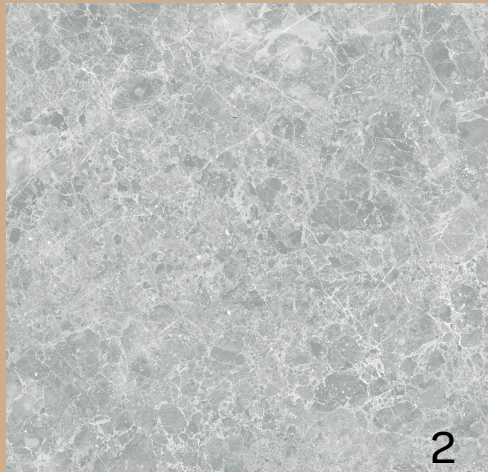

Available Sizes:
900x600 | 600x600

Jack & Eve

River
stone

Jasper

Cloud Stone

Cloud Stone offers a refined texture that beautifully captures the light, adding a touch of charm to any space. With a clean, modern look and a palette of earthy, natural tones, this collection is designed to blend effortlessly into all kinds of interiors, even the boldest ones. Ideal for those who appreciate a perfect mix of contemporary style and timeless elegance.

5

6

Available Sizes 1000x1000 | 1200x1200 | 1200x2780 (6mm) | 600x1200 | 600x300 | 600x600

Cloud
Stone

Jasper

Available Sizes 1000x1000 | 1200x1200 | 1200x2780 (6mm) | 600x1200 |
600x300 | 600x600

Gallery

Crafted through advanced design and innovation, Gallery redefines marble-look porcelain stoneware with a fresh, contemporary approach. This collection blends timeless elegance with modern luxury, offering a stylish solution for both residential and commercial spaces.

Available Sizes 1200x1200 | 1200x2780 (6mm) | 300x600 | 600x1200 | 600x600

Jack & Eve

Gallery
Jasper

Available Sizes 1200x1200 | 1200x2780 (6mm) | 300x600 | 600x1200 | 600x600

Asbey

Asbey stands out for its cutting-edge digital printing technology, which brings surfaces to life with stunning relief and 3D effects. Each tile is designed to replicate the intricate beauty of marble veins and natural stone sediments, creating a finish that is both visually captivating and tactile. This innovative approach adds depth, texture, and character, transforming any space into a sophisticated and inviting environment