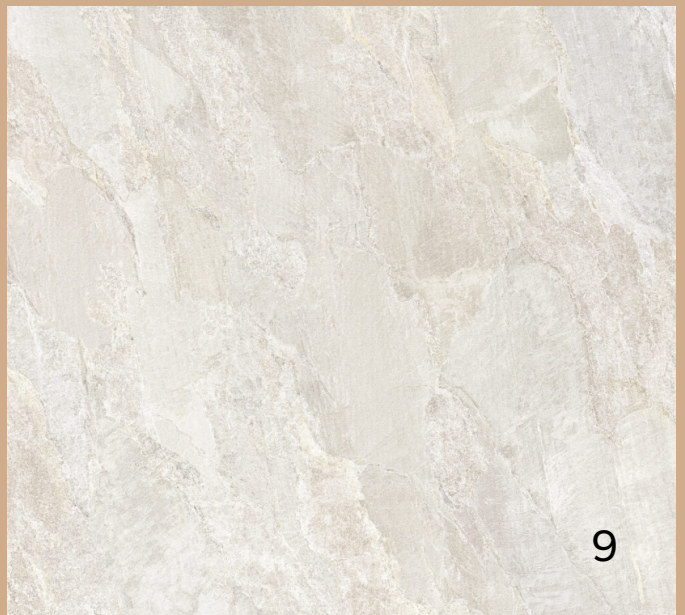

6

7

8

9

10

Jasper

natural
mineral

Jack & Eve