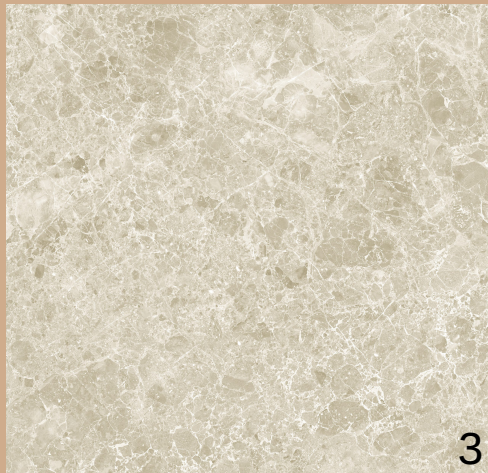

Available Sizes:
900x600 | 600x600

Jack & Eve

River
stone

Jasper

Cloud Stone

Cloud Stone offers a refined texture that beautifully captures the light, adding a touch of charm to any space. With a clean, modern look and a palette of earthy, natural tones, this collection is designed to blend effortlessly into all kinds of interiors, even the boldest ones. Ideal for those who appreciate a perfect mix of contemporary style and timeless elegance.

5

6

Available Sizes 1000x1000 | 1200x1200 | 1200x2780 (6mm) | 600x1200 | 600x300 | 600x600

Cloud
Stone

Jasper

Available Sizes 1000x1000 | 1200x1200 | 1200x2780 (6mm) | 600x1200 |
600x300 | 600x600

Gallery

Crafted through advanced design and innovation, Gallery redefines marble-look porcelain stoneware with a fresh, contemporary approach. This collection blends timeless elegance with modern luxury, offering a stylish solution for both residential and commercial spaces.

Available Sizes 1200x1200 | 1200x2780 (6mm) | 300x600 | 600x1200 | 600x600

Jack & Eve

Gallery
Jasper

Available Sizes 1200x1200 | 1200x2780 (6mm) | 300x600 | 600x1200 | 600x600

Asbey

Asbey stands out for its cutting-edge digital printing technology, which brings surfaces to life with stunning relief and 3D effects. Each tile is designed to replicate the intricate beauty of marble veins and natural stone sediments, creating a finish that is both visually captivating and tactile. This innovative approach adds depth, texture, and character, transforming any space into a sophisticated and inviting environment

Asbey
Jasper

Available Sizes 600x1200 | 600x300 | 600x600