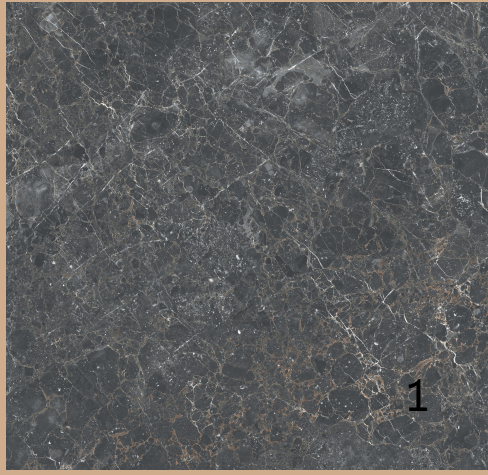

Available Sizes:
900x600 | 600x600

Jack & Eve

River
stone

Jasper

Cloud Stone

Cloud Stone offers a refined texture that beautifully captures the light, adding a touch of charm to any space. With a clean, modern look and a palette of earthy, natural tones, this collection is designed to blend effortlessly into all kinds of interiors, even the boldest ones. Ideal for those who appreciate a perfect mix of contemporary style and timeless elegance.

5

6

Available Sizes 1000x1000 | 1200x1200 | 1200x2780 (6mm) | 600x1200 | 600x300 | 600x600

Cloud
Stone

Jasper

Available Sizes 1000x1000 | 1200x1200 | 1200x2780 (6mm) | 600x1200 |
600x300 | 600x600

Gallery

Crafted through advanced design and innovation, Gallery redefines marble-look porcelain stoneware with a fresh, contemporary approach. This collection blends timeless elegance with modern luxury, offering a stylish solution for both residential and commercial spaces.

Available Sizes 1200x1200 | 1200x2780 (6mm) | 300x600 | 600x1200 | 600x600

Jack & Eve

Gallery
Jasper

Available Sizes 1200x1200 | 1200x2780 (6mm) | 300x600 | 600x1200 | 600x600

Asbey

Asbey stands out for its cutting-edge digital printing technology, which brings surfaces to life with stunning relief and 3D effects. Each tile is designed to replicate the intricate beauty of marble veins and natural stone sediments, creating a finish that is both visually captivating and tactile. This innovative approach adds depth, texture, and character, transforming any space into a sophisticated and inviting environment

Asbey
Jasper

Available Sizes 600x1200 | 600x300 | 600x600