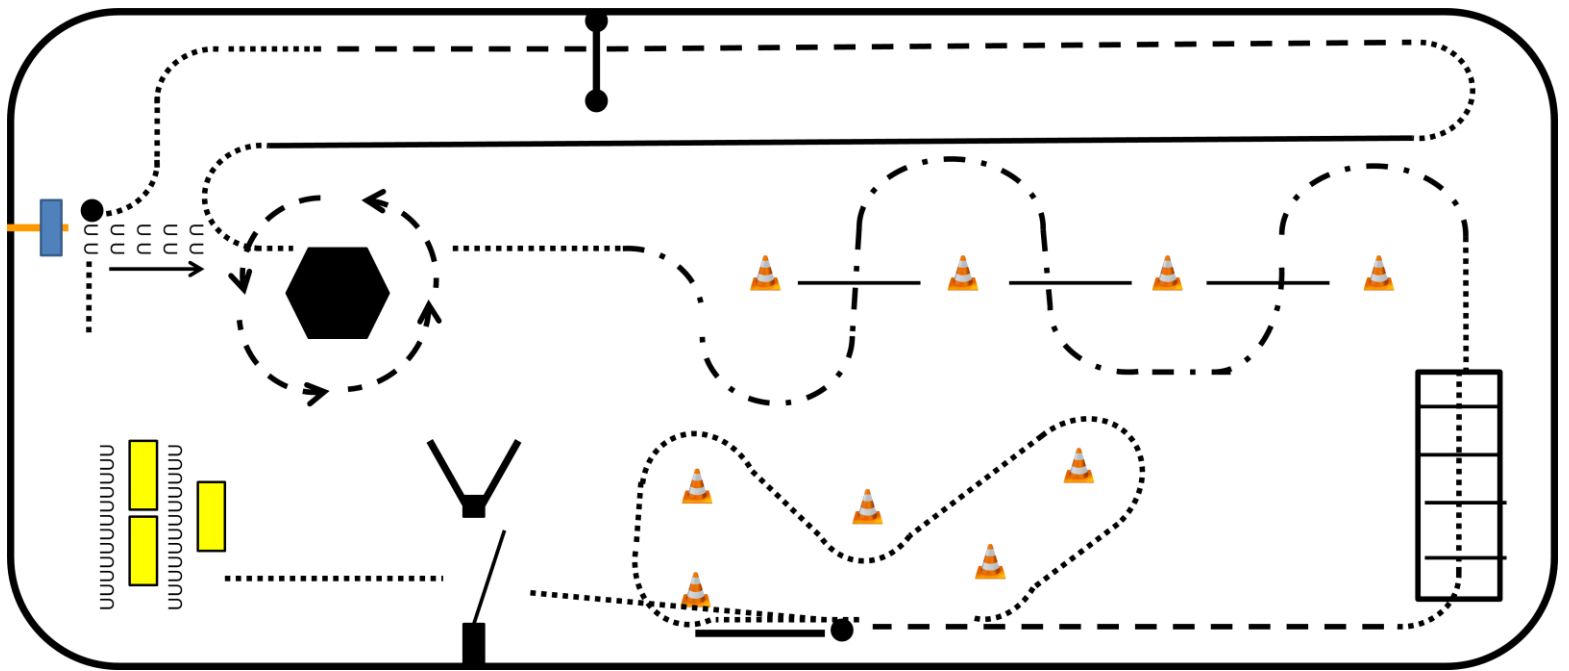

Class 44 Ranch Trail

1. Enter Arena and acknowledge the Judge
2. Side Pass Obstacle to the right.
3. Walk to gate and Operate gate with right hand.
4. Walk to Drag Obstacle and drag around cones.
5. Jog to Ladder Obstacle and walk through obstacle.
6. Pick up Extended Jog, and Maneuver around cones.
7. Walk up to Platform, dismount on platform and send horse around at the jog.
8. Re-mount from the platform and walk away.
9. Lope Left Lead to the end of the arena break to a walk
10. Pick up the jog and go over the cross rails
11. Break to a walk and go to Drag Obstacle
12. Drag obstacle backwards
13. Walk forward hang up rope.
14. Acknowledge the Judge and exit the ring.