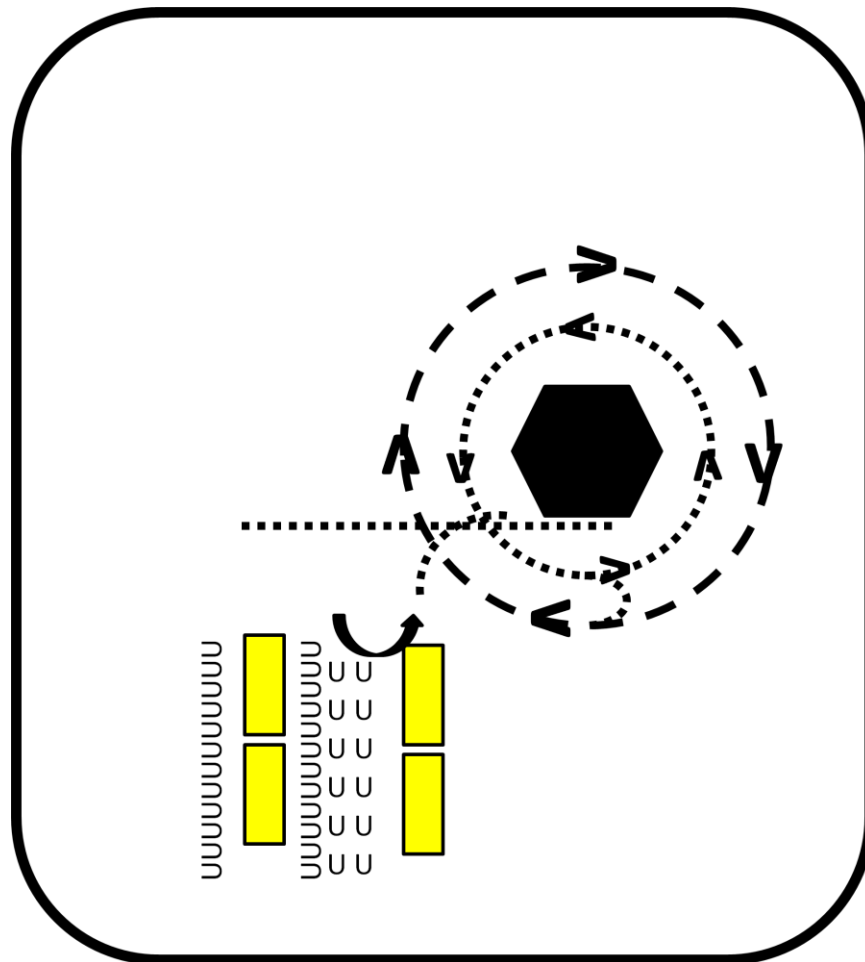

## Class 43 Ranch in hand Trail

1. Enter the arena and acknowledge the judge
2. Side pass to the right over the obstacle
3. Turn and back your horse through the obstacle
4. Turn to the right, walk to Platform
5. Stand on platform and send horse around to the left at a walk
6. Reverse direction and send horse to right at a jog
7. Collect lead and walk 2 horse lengths away stop acknowledge judge
8. Exit the arena