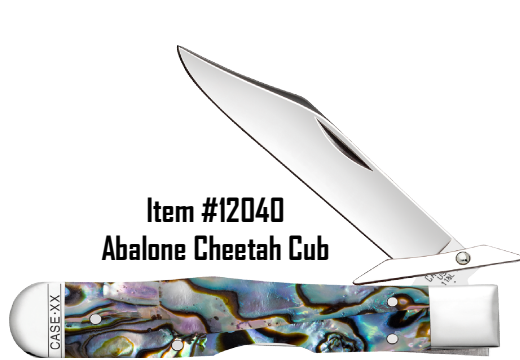

We Are Adding Cheetah Cubs To Our Inventory As Soon As We Get Them!!

**Item #12040
Abalone Cheetah Cub**

**Item #31943
Dark Red Bone CS
Peach Seed Jig Cheetah Cub**

**Item #65349
Case 6.5 Bone Stag
Cheetah Cub**

Natural Bone Smooth Cheetah Cub (Item #11027)

Bright Green Bone Gator Jig Cheetah Cub (Item #11446)

Abalone Cheetah Cub (Item #12040)

Dark Red Burlap Micarta® Cheetah Cub (Item #12277)

Black Curly Oak Wood Smooth Cheetah Cub (Item #14013)

Pink Crackle Kirinite Cheetah Cub (Item #16166)

Royal Blue Smooth Synthetic Cheetah Cub (Item #16406)

Caribbean Blue Bone Sawcut Jig Cheetah Cub Item (#25578)

Dark Red Bone CS Peach Seed Jig Cheetah Cub (Item #31943)

Pocket Worn Mahogany Bone Cheetah Cub Fluted Bolsters (Item #55236)

Antique Bone Smooth Cheetah Cub Fluted Bolsters (Item #58214)

Blue Sycamore Wood Smooth Cheetah Cub (Item #63738)

Bone Stag Case 6.5 Cheetah Cub (Item #65349)