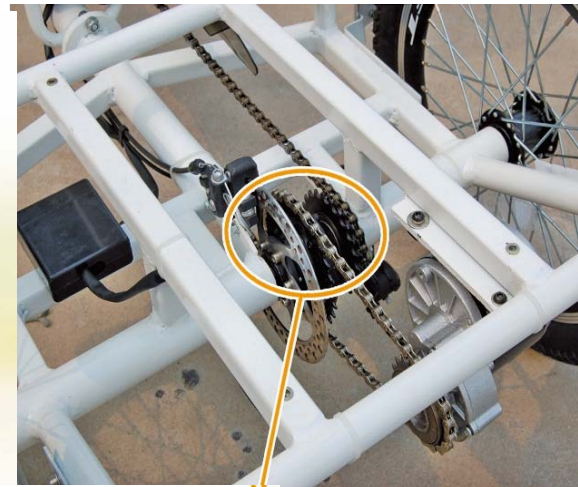

Libert-é

Trike	Model	LIBERT-é
	Product size	71L x 26W x 45H inch (180 L x 65 W x 115 H cm)
	Max. speed	Up to 11 MPH (19 km/h)
	Single charge	Up to 15 MILES (25 km)
	Max capacity	286 LBS (130 kg)
	Net weight	99 LBS (44.9 kg)
	Tire	front tire 20, rear tire 18
	Power control	1:1 booter + Pure electric
Motor	Motor Power	36V 350W
	Motor Type	DC Brush Motor
Battery	Battery Type	Li Battery
	Battery capacity	36V 10Ah
	Charging time	6-8h
Suspension	Suspension	Aluminum alloy fork
Brakes	Front and rear disc brakes	