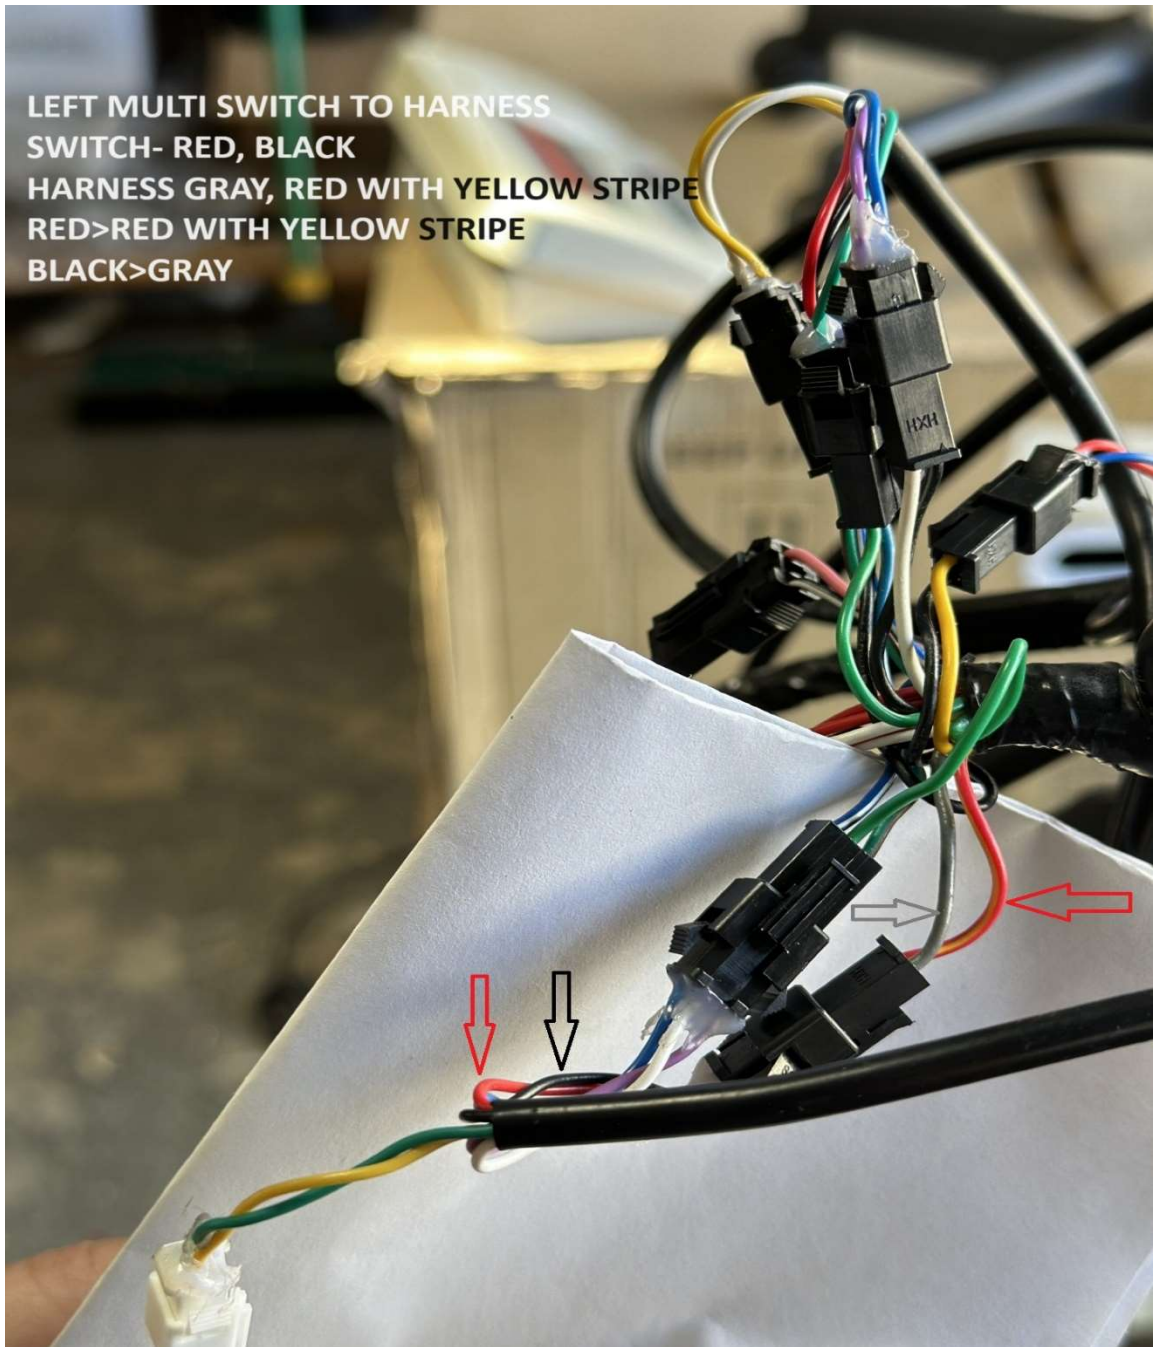

# BRAKE LEVER TO HARNESS

# LEFT MULTI SWITCH TO HARNESS

LEFT MULTI SWITCH TO HARNESS  
SWITCH- RED, BLACK  
HARNESS GRAY, RED WITH YELLOW STRIPE  
RED>RED WITH YELLOW STRIPE  
BLACK>GRAY

# RIGHT SIDE MULTI SWITCH WITH THROTTLE TO HARNESS

# USB PORT TO HARNESS

USB TO HARNESS  
USB BLACK, RED.  
HARNESS BLACK WITH  
WHITE STRIPE, PINK.  
BLACK>BLACK W/WHT  
STRIPE  
RED>PINK