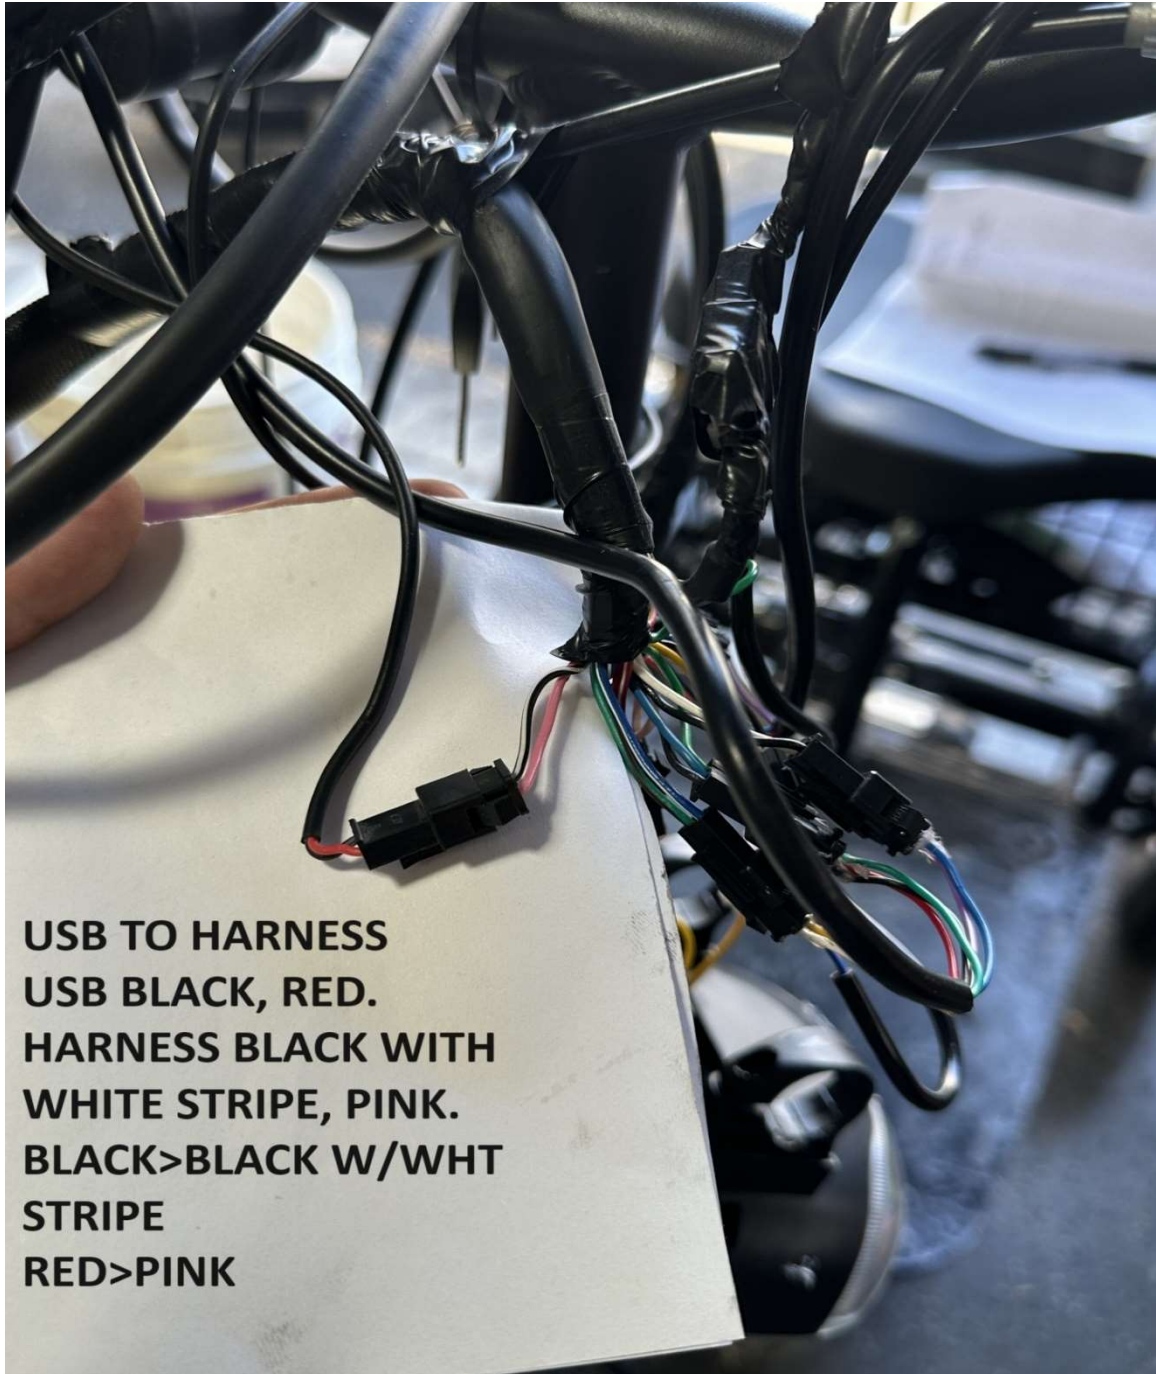

# LEFT MULTI SWITCH TO HARNESS

LEFT MULTI SWITCH TO HARNESS  
SWITCH- RED, BLACK  
HARNESS GRAY, RED WITH YELLOW STRIPE  
RED>RED WITH YELLOW STRIPE  
BLACK>GRAY

# USB PORT TO HARNESS

USB TO HARNESS  
USB BLACK, RED.  
HARNESS BLACK WITH  
WHITE STRIPE, PINK.  
BLACK>BLACK W/WHT  
STRIPE  
RED>PINK