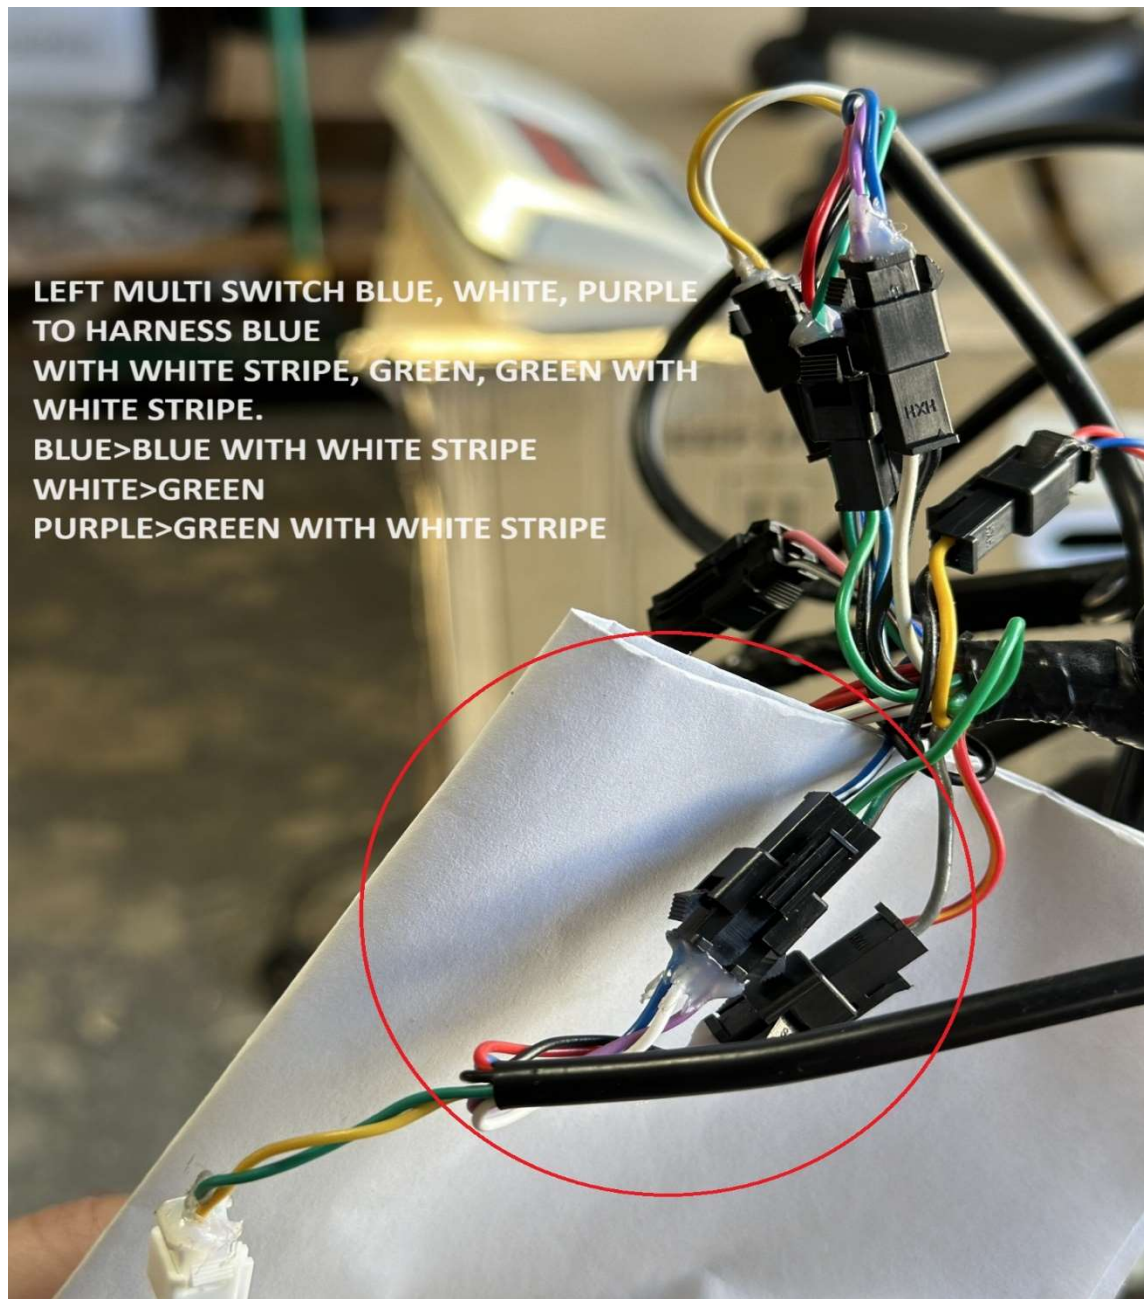

# LEFT MULTI SWITCH TO IGN / HEADLIGHT

# LEFT MULTI SWITCH TO HARNESS

LEFT MULTI SWITCH TO HARNESS  
SWITCH- RED, BLACK  
HARNESS GRAY, RED WITH YELLOW STRIPE  
RED>RED WITH YELLOW STRIPE  
BLACK>GRAY

# RIGHT SIDE MULTI SWITCH WITH THROTTLE TO HARNESS

# USB PORT TO HARNESS

USB TO HARNESS  
USB BLACK, RED.  
HARNESS BLACK WITH  
WHITE STRIPE, PINK.  
BLACK>BLACK W/WHT  
STRIPE  
RED>PINK