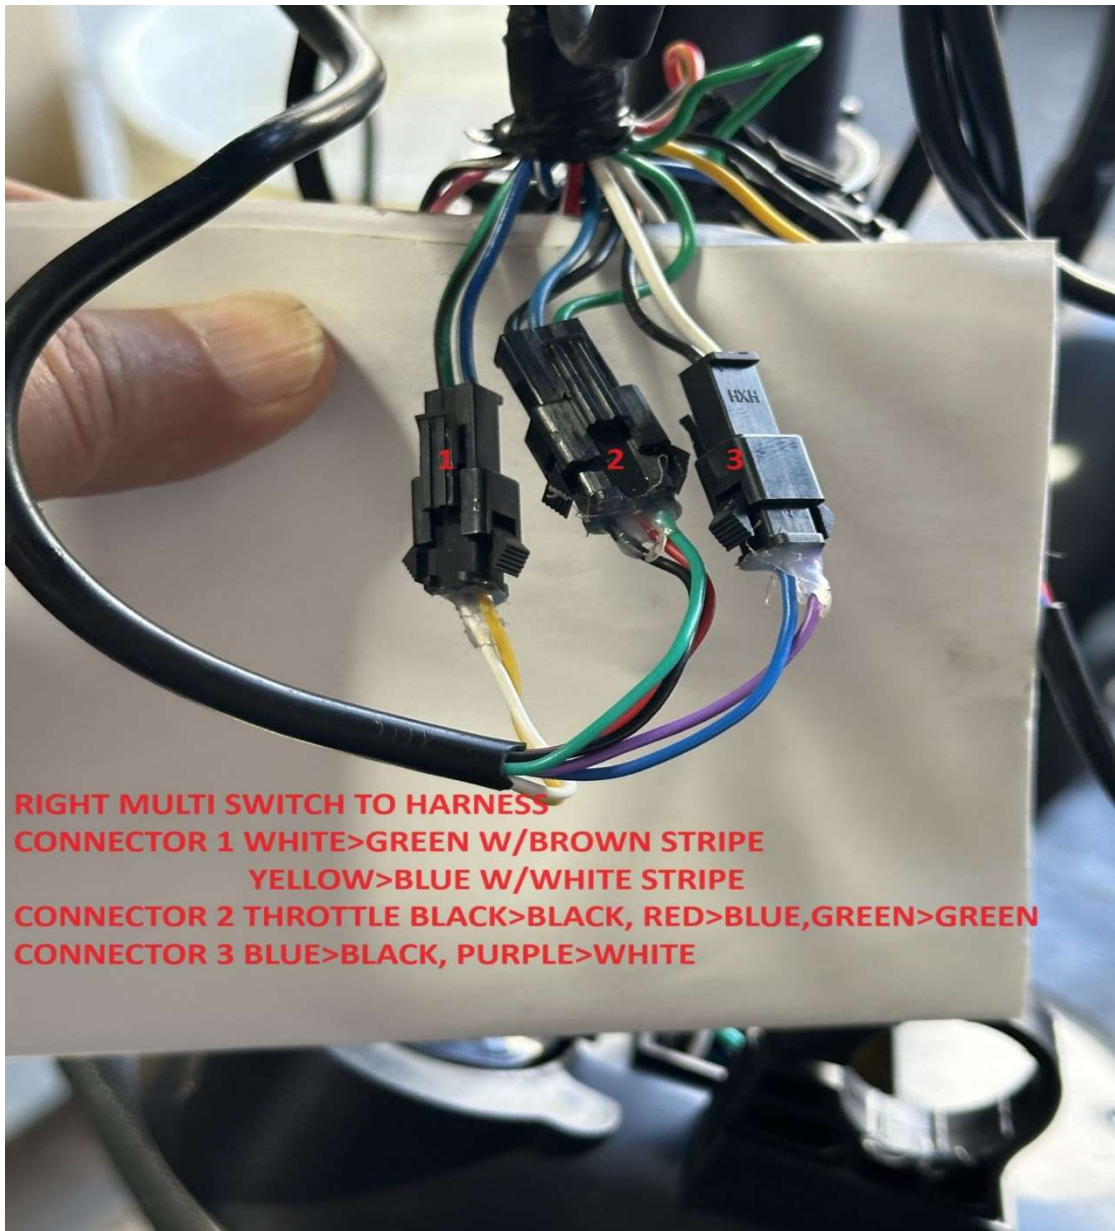

# LEFT MULTI SWITCH TO HARNESS

LEFT MULTI SWITCH TO HARNESS  
SWITCH- RED, BLACK  
HARNESS GRAY, RED WITH YELLOW STRIPE  
RED>RED WITH YELLOW STRIPE  
BLACK>GRAY

# LEFT MULTI SWITCH TO HARNESS CONNECTOR 2

# RIGHT SIDE MULTI SWITCH WITH THROTTLE TO HARNESS

# USB PORT TO HARNESS

USB TO HARNESS  
USB BLACK, RED.  
HARNESS BLACK WITH  
WHITE STRIPE, PINK.  
BLACK>BLACK W/WHT  
STRIPE  
RED>PINK