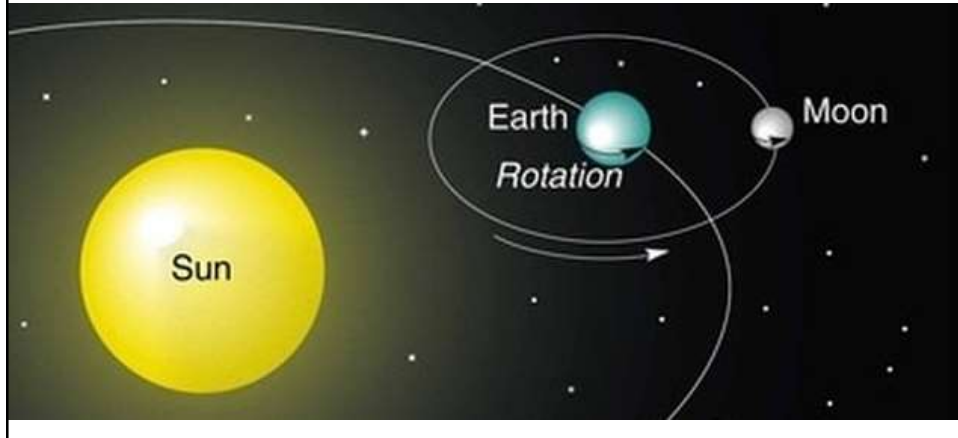

## **Lesson 4: Phases of the Moon**

1

**Even though we often see the moon illuminated in the night sky, the moon does not produce light like the sun does.**

**The light that we see from the moon is actually the sun's light being reflected by the moon's surface.**

2

**The moon orbits or revolves around the earth similarly to how the earth orbits the sun. Earth's moon completes one revolution about every 28 days.**

3

**As the moon orbits the earth, its appearance in the sky changes.**