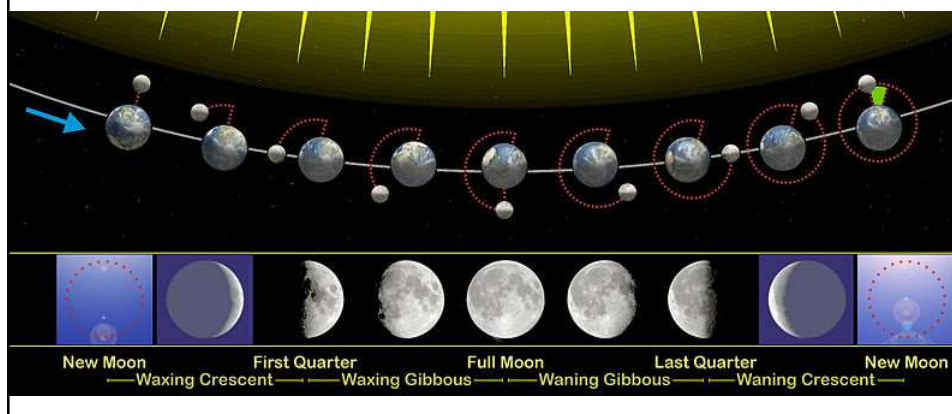

5

Because we see the moon from different angles at different points in the lunar cycle, the moon's appearance in the sky changes over this 28 day period.

There are eight major phases, or shapes of the moon, that we see during the lunar cycle.

NEW  
MOON

WAXING  
CRESCENT

FIRST  
QUARTER

WAXING  
GIBBOUS

FULL  
MOON

WANING  
GIBBOUS

THIRD  
QUARTER

WANING  
CRESCENT

6

Even though the sun always illuminates half of the moon's surface, just like it does Earth's, we see different amounts of this illuminated portion at different points in the lunar cycle.

7

During the first half of the lunar cycle as more of the illuminated surface of the moon becomes visible, we say that the moon is waxing.

During the second half of the lunar cycle as less of the illuminated surface of the moon becomes visible, we say that the moon is waning.

8