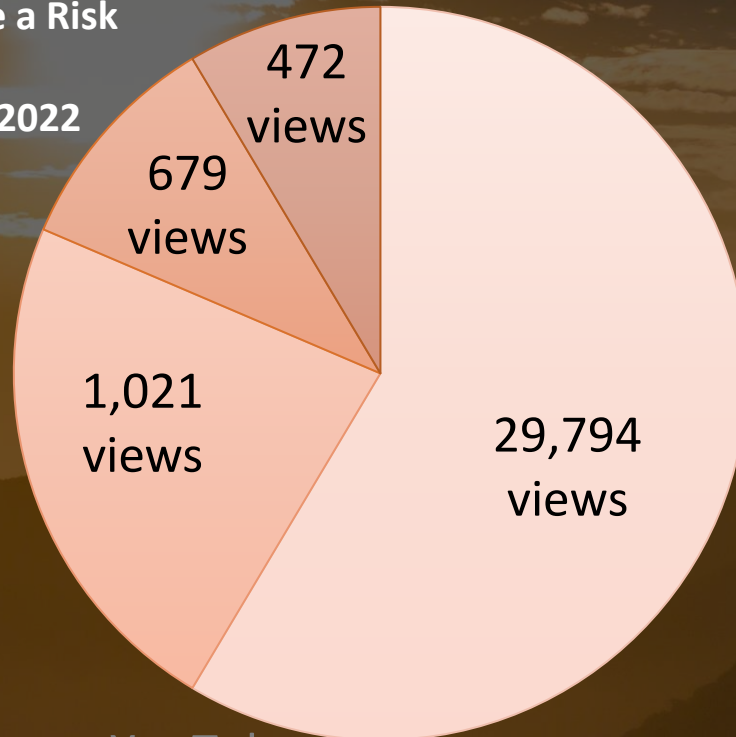

M.E.G. | Community Engagement:

“Masters & Legends” | Take a Risk
1st Episode | Luis Soto
Transmission Date: Feb 24, 2022
Viewership Accruals

Case Study

LinkedIn

YouTube

Website

Social Media

Live Feed Snapshot