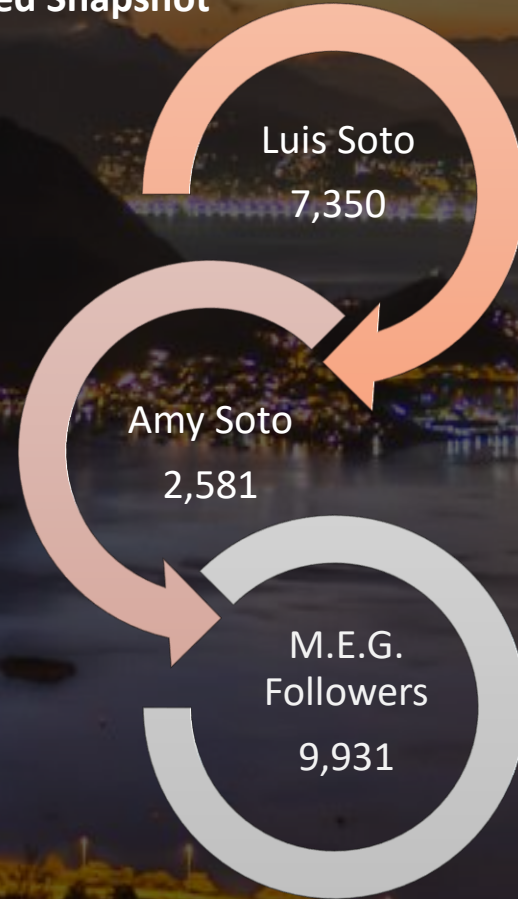

Case Study

LinkedIn

YouTube

Website

Social Media

Live Feed Snapshot

MASTER CLASS
ELITE GROUP
Lead. Innovate. Build Community.

M.E.G. National LinkedIn Followers:

Live Feed Snapshot

Luis Soto
7,350

Amy Soto
2,581

M.E.G.
Followers
9,931

M.E.G. | Consumer Audience:

- Chief Risk Officers | Risk Managers | Safety Directors | WC Supervisors
- Risk Tech Engineers | Data Analysts | Actuary Professionals
- Founders | Presidents | CFOs of National Companies
- Executive Leaders in the TPA, Broker and Managed-Care space
- Medical Surgeons | Occupational Clinic Representatives | Nurse Case Managers | Ancillary Service Partners
- Presidents of National Risk Conferences
- Risk Professors | Risk Educational Speakers
- WC Judges | Legal Advisors | Founders of Legal Firms
- HR Generalists | Benefit Specialists
- Adjusters | Account Managers | Bill Review Specialists | Utilization Review Professionals