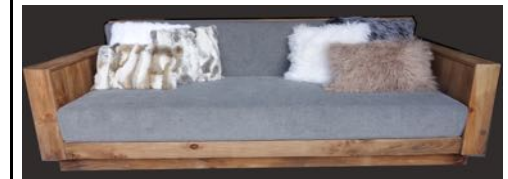

CUSHION GFC NBR

RUG GFR NBR

40X40   30X50   50X50

50X90

FRONT 100% NATURAL FUR, CUSHION - BACK + INSIDE = POLYESTER