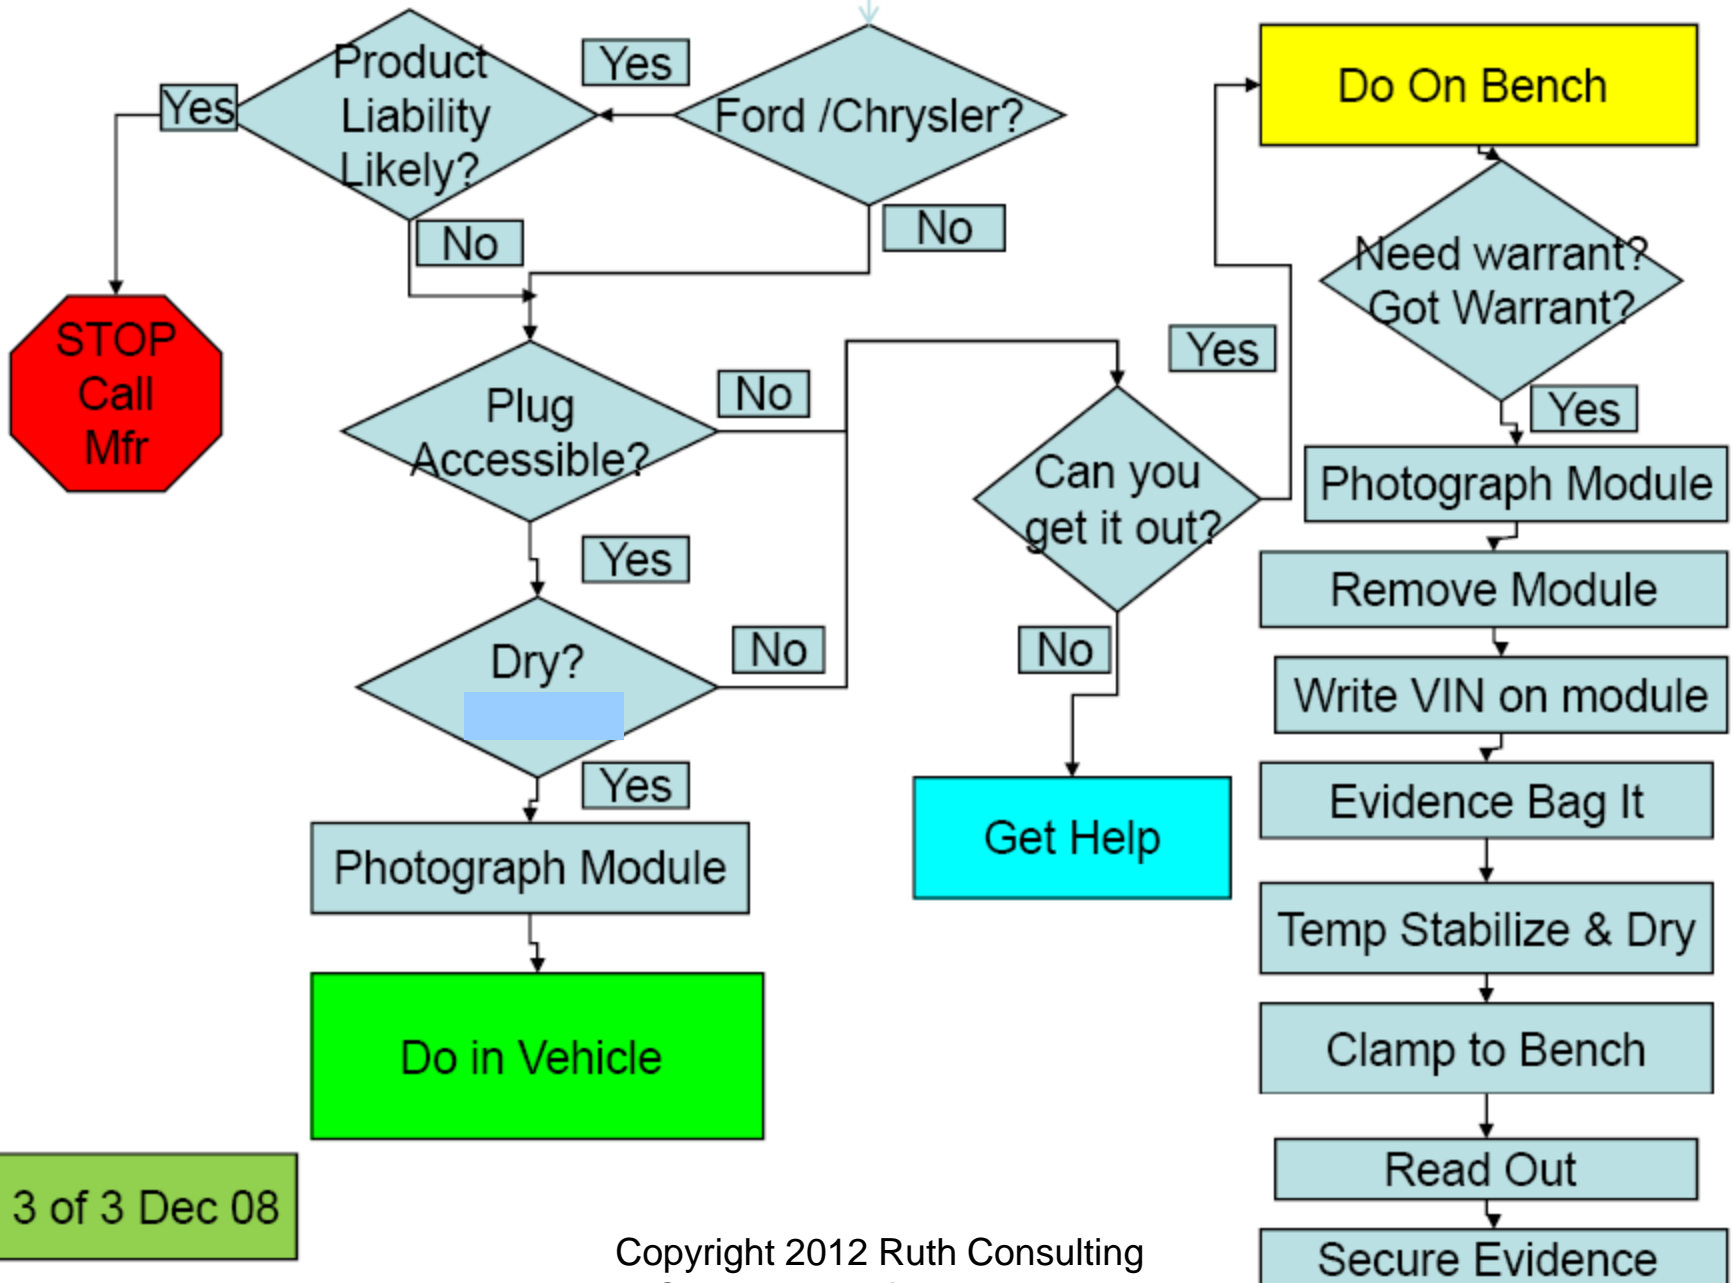

CDR Technician Guide

Start with ignition OFF

Direct to Module

3 of 3 Dec 08