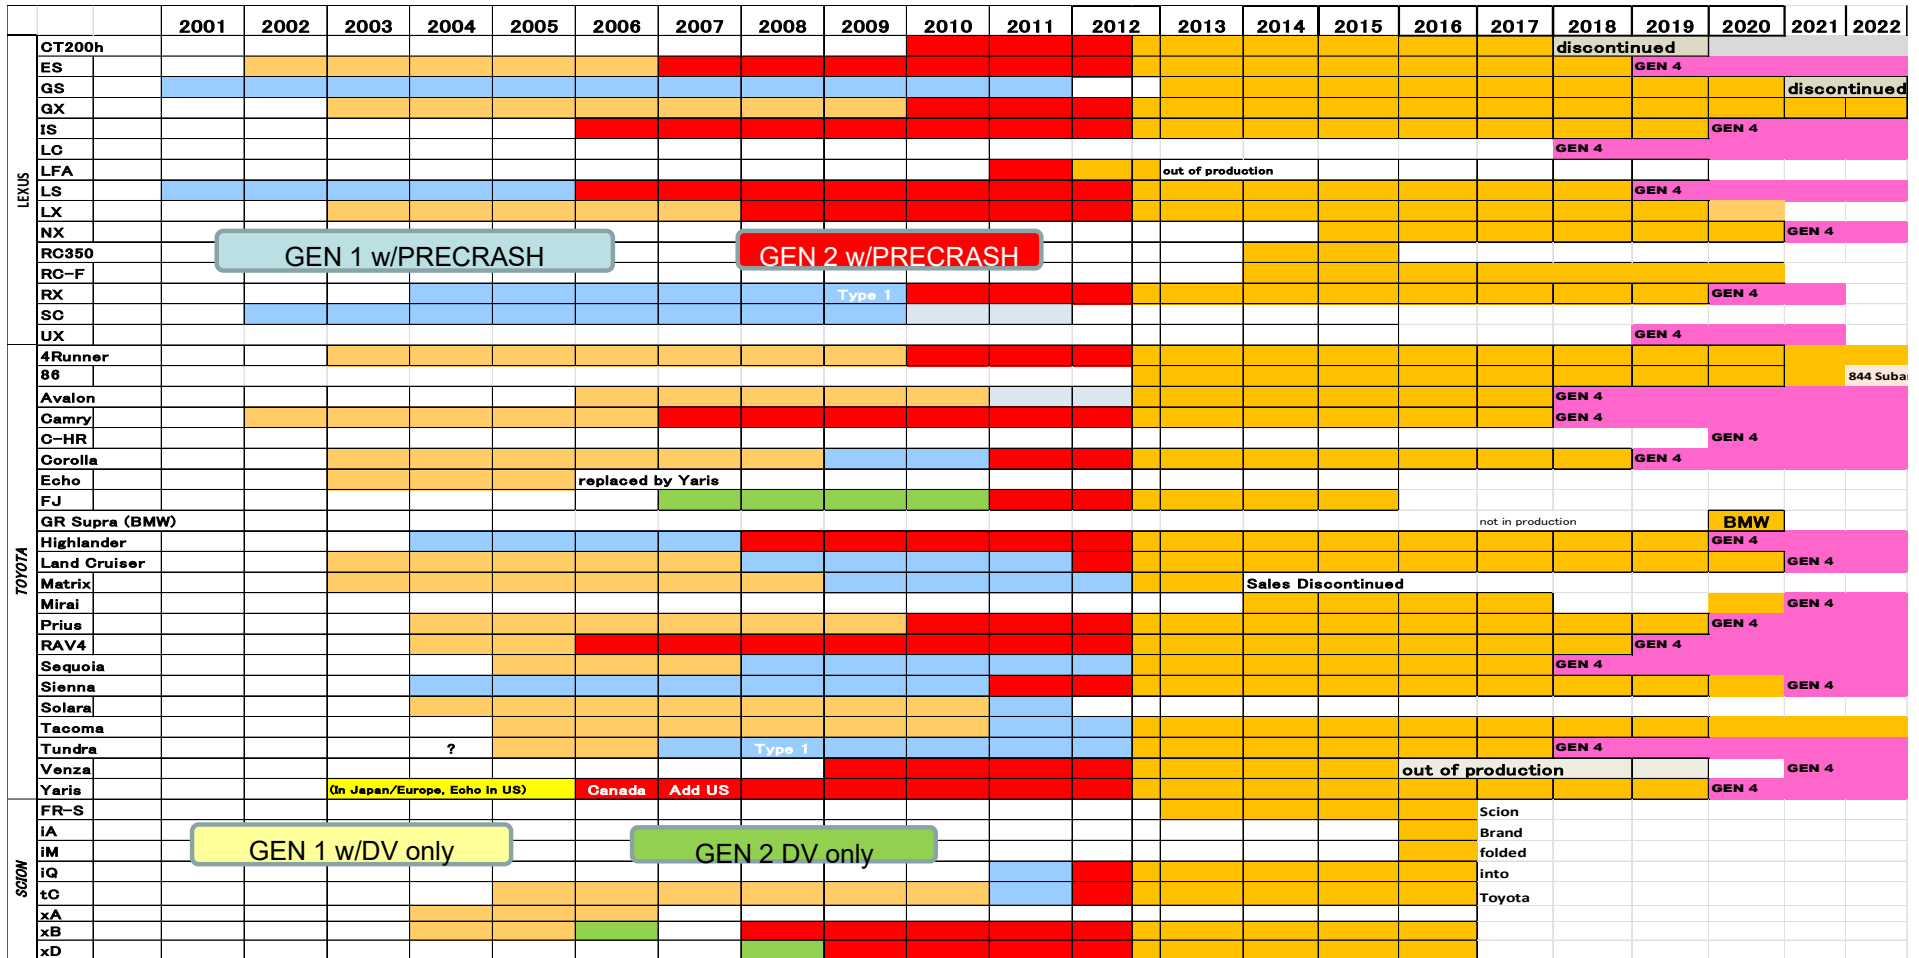

Toyota US CDR 21.4 Coverage 84%

Chart is only intended to cover US models - No Crown, HiAce, Leven,

No EDR
 Post Crash (DV, seatbelt) - 00/02 Type
 DV + 5 sec Pre Crash, 00/02 Type

DV + Precrash 04/06 Type
 DV, no precrash, 04/06 Type
 Not in production

563 Intent, 12/13/15 EDR
 GEN 4 17 or 19 EDR

GEN 3

GEN 4

Bosch CDR information is based on the 21.4 help file and available industry information of US (not worldwide) application, but is not guaranteed

Copyright Ruth Consulting LLC 2022 - authorized for use by IPTM and SAE