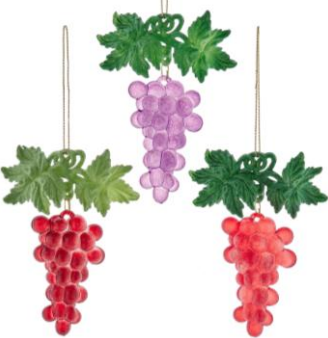

Royal Noel New

Peacock

Winter White

NATURE

New

Ruby Pomegranate

Snowtown New

VINEYARD

New
Plaid Tidings

GINGERBREAD

High Tea ^{New}

Sweet Shoppe

Honky Tonk

New
In Full Bloom

Yuletide Carnival New

Bedazzled

to Multi

***With the Press
of a Button**

TR3601: 7.5'

Cashmere

Color Changing

Flocked Cream

Tree. Warm White

to Multi