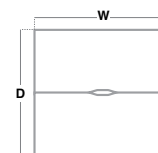

Please add frame finish followed by desktop finish when ordering eg. GCO1216 with black frame in grey nebraska = GCO1216-K-NO