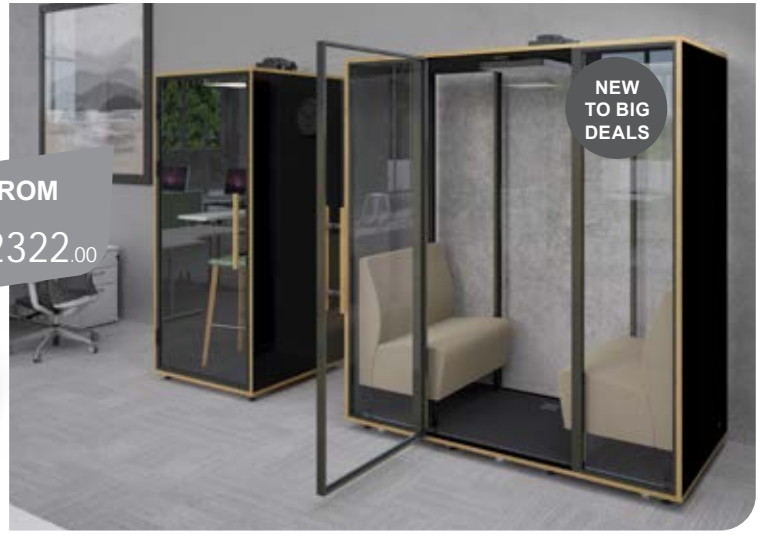

1
YR

FROM
£2322.00

NEW
TO BIG
DEALS

CODE	DESCRIPTION	PRICE
RBX-1	1 Person booth	£2322.00
RBX-2	2 Person booth	£5561.00

Black

LONDON

- 2 Year warranty
- Overall dimensions:
W670 D670 H770 mm
- Glides for easy movement