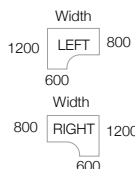

FROM
£224.00

STRAIGHT DESK WITH FIXED PEDESTAL

- Rectangular desks 800mm deep with panel end legs & two cable access ports
- Pedestal can be fitted to left or right hand side

CODE	WIDTH	DEPTH	HEIGHT	PRICE
MP12P2	1200mm	800mm	725mm	£224.00
MP14P2	1400mm	800mm	725mm	£232.00
MP16P2	1600mm	800mm	725mm	£236.00
MP18P2	1800mm	800mm	725mm	£247.00
MP12P3	1200mm	800mm	725mm	£224.00
MP14P3	1400mm	800mm	725mm	£232.00
MP16P3	1600mm	800mm	725mm	£236.00
MP18P3	1800mm	800mm	725mm	£247.00

Please add desktop finish when ordering eg. **MP12P3** in oak = **MP12P3O**