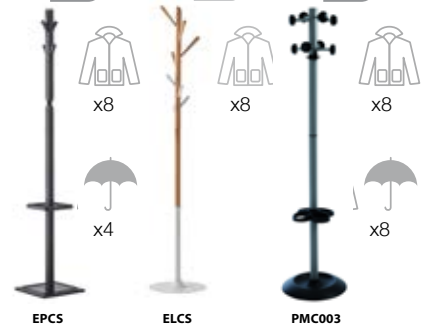

COAT STANDS

2 YR

2 YR

1 YR

Keep the office free from clutter with a place to store coats, hats, bags and umbrellas with our versatile and stylish coat and umbrella stands.

- Easy to assemble with no tools required
- Perfect for receptions or waiting rooms

CODE	W	D	H	PRICE
EPCS	320	320	1750	£70.00
ELCS	355	355	1750	£70.00
PMC003	450	450	1730	£56.00

FROM
£56.00

LUNA MONITOR ARMS

2 YR

- Clamps to desktop
- Fits all 25mm desktops

FROM
£34.00

CODE	DESCRIPTION	PRICE
LSMARM	Single arm	£34.00
LDMARM	Double arm	£54.00