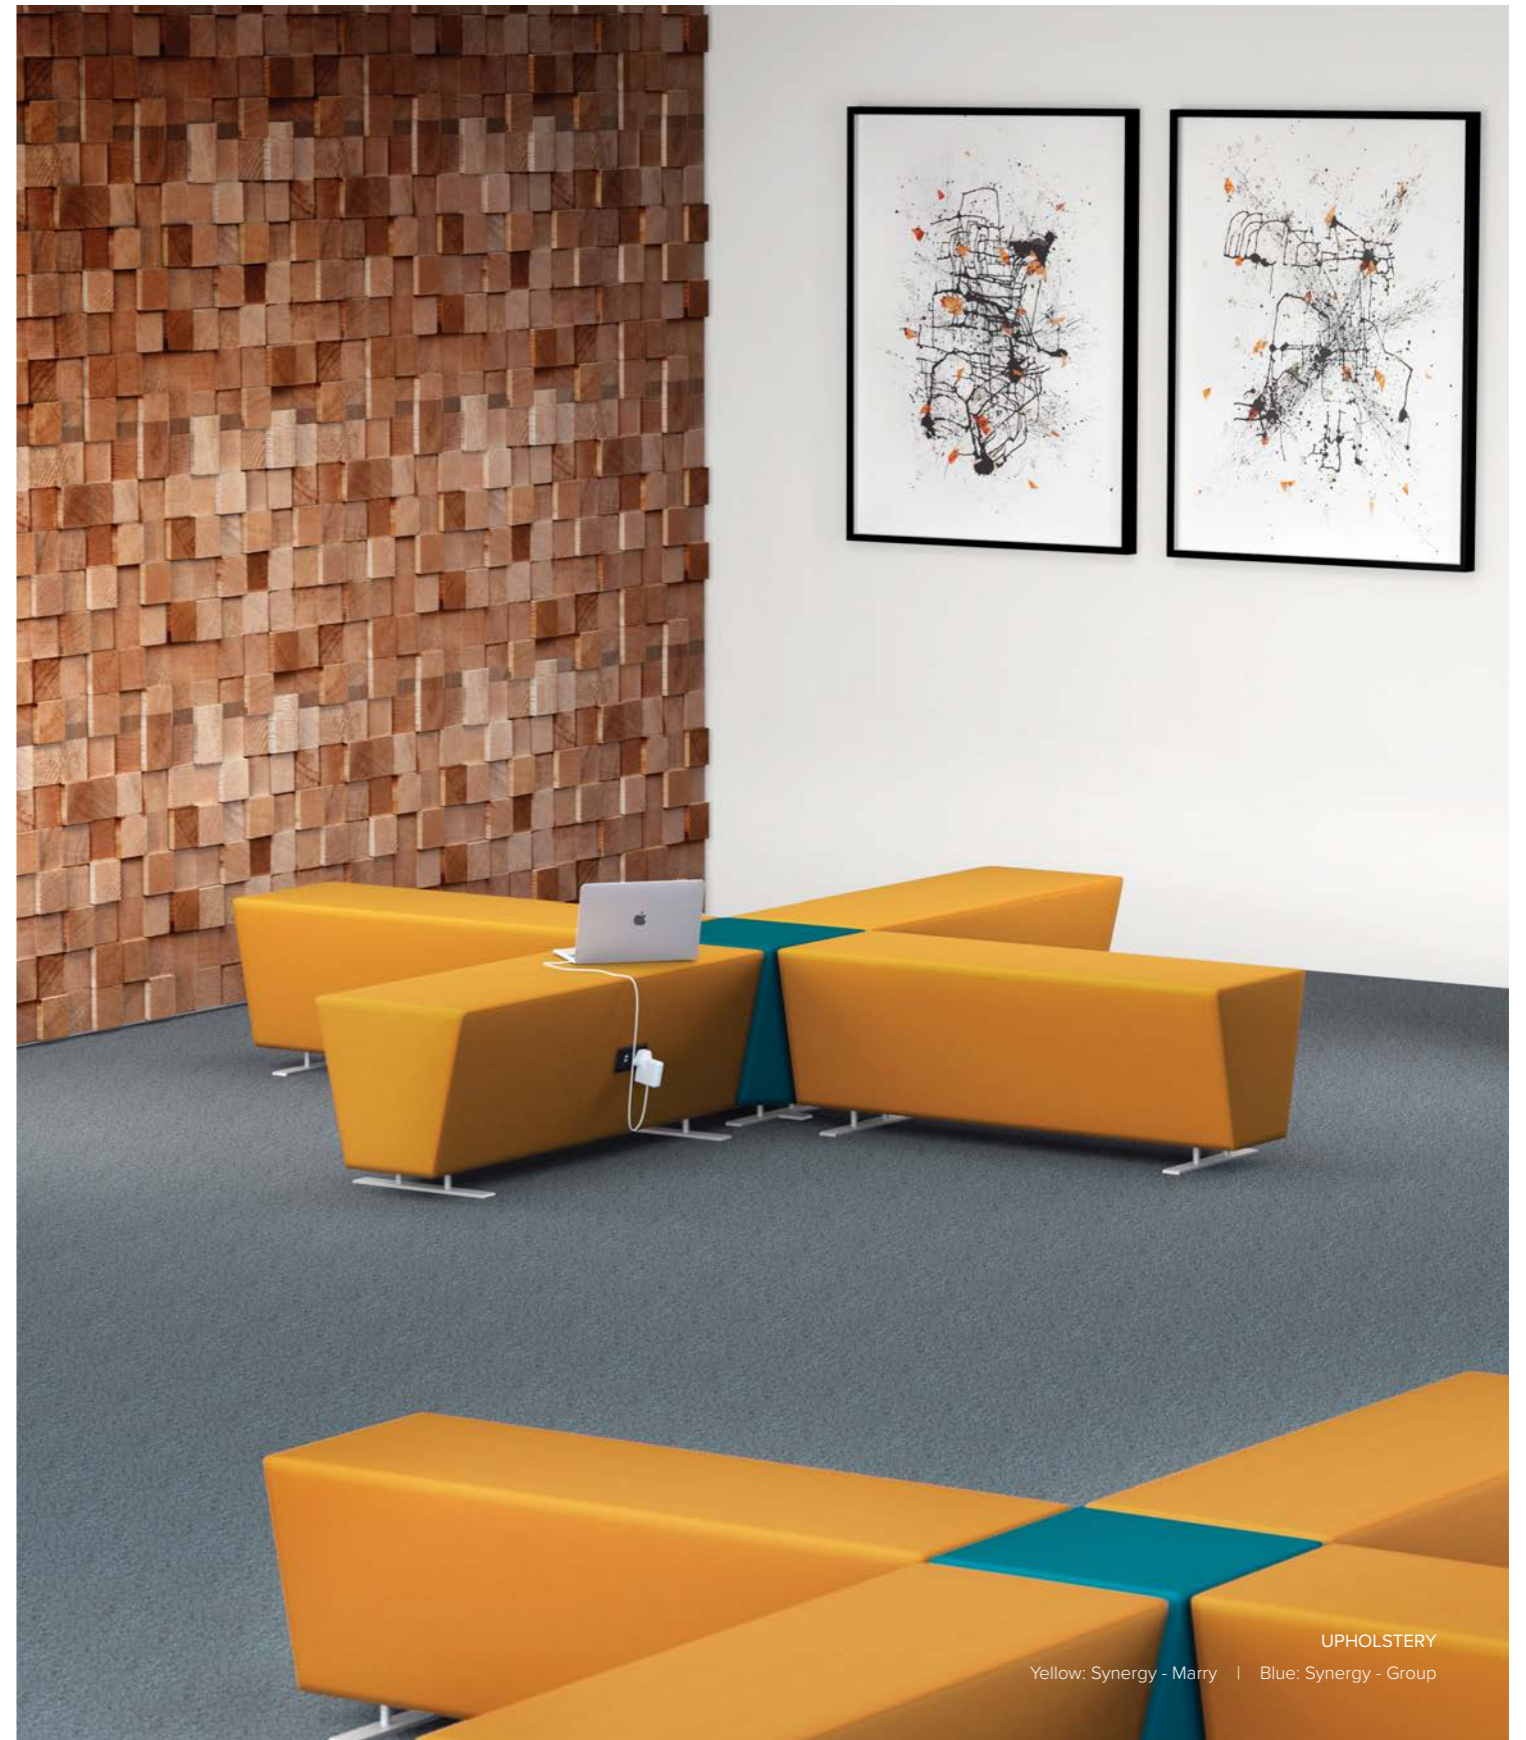

TANDEM. Sofa & Modular

TANDEM
TND01 including Proton PR19 Power & Data Unit & TND02

UPHOLSTERY
Yellow: Synergy - Marry | Blue: Synergy - Group