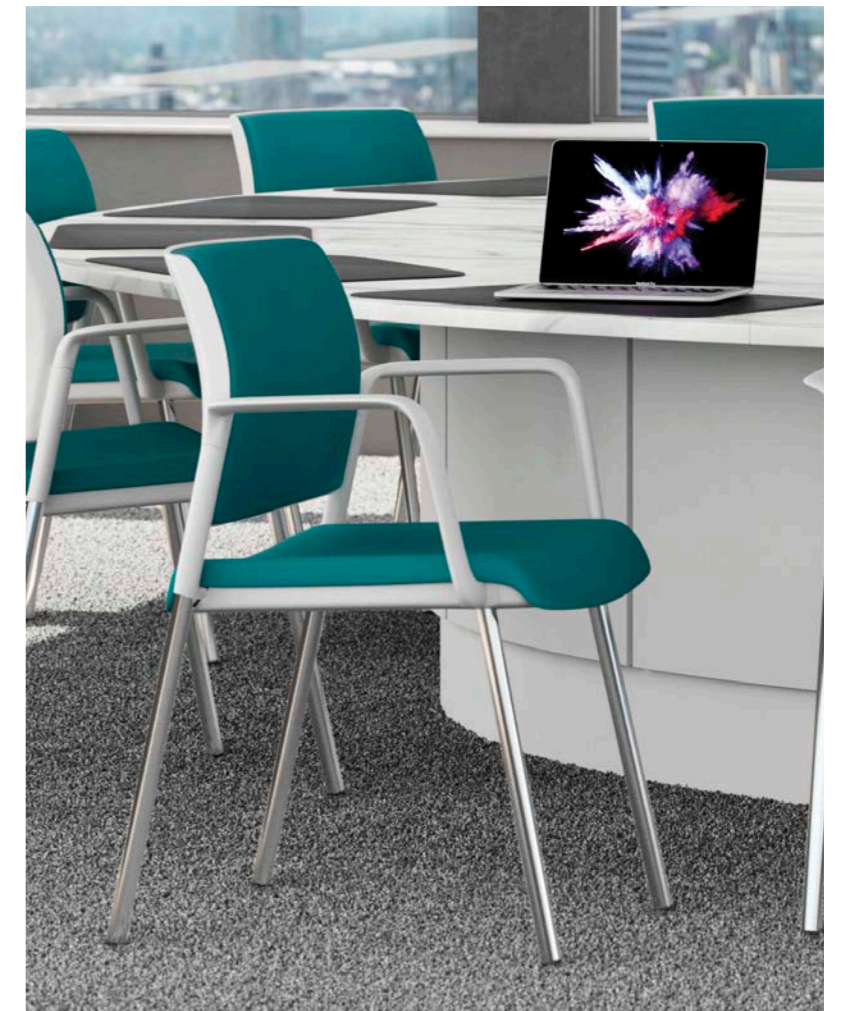

Task Chair

UPHOLSTERY
Green: Aquarius - Manta

CICERO SWIVEL. Meeting & Boardroom

CICERO SWIVEL | NATTA TABLE | NATTA STOOL & BENCH
 CCT12W/CG/C & CCT01B/CG/C | NAT-1/WHT/LO & NAT-2/WHT/LO | NAS-1C/LO & NA-1/LO