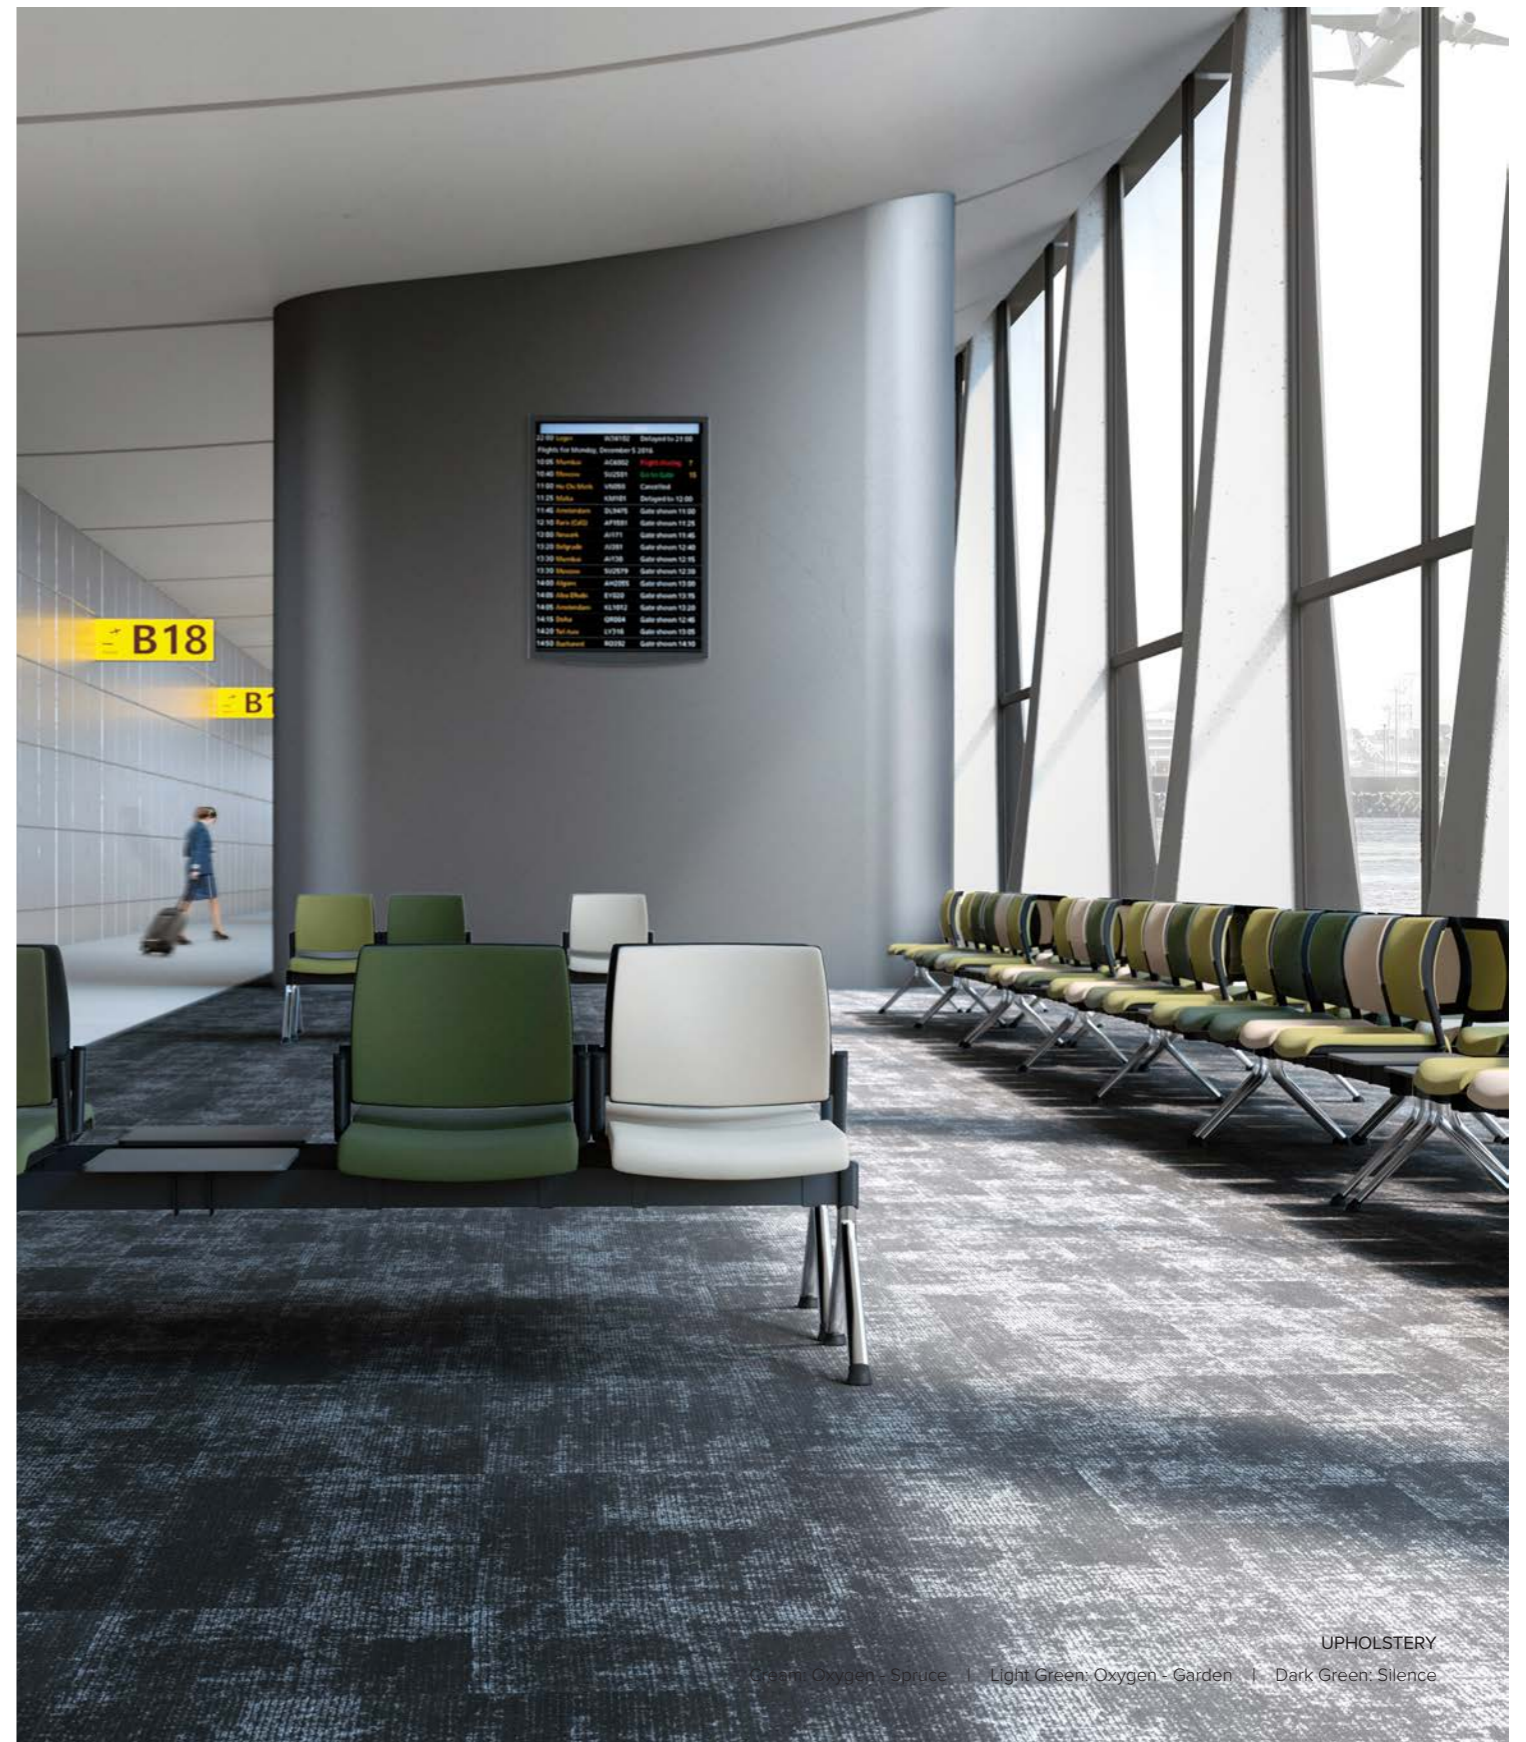

FLOW.

Lounge & Lobby

UPHOLSTERY

Yellow: Melrose - Quince | Orange: Melrose - Squash | Grey: Melrose - Marble | Pattern: Flourish - 150

KIND BEAM. Lounge & Lobby

KIND BEAM
KDB1CCCCB/C/UB, KDB1TCCCB/C/UB, KDB1CCCTB/C/UB & KDB1CCTCB/C/UB