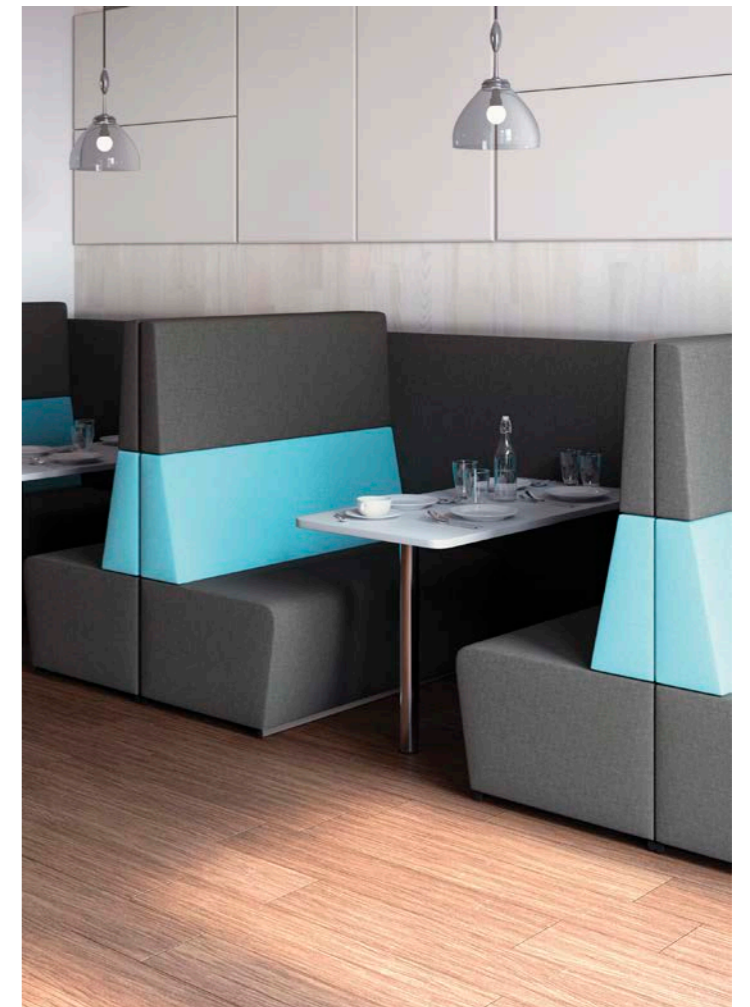

FIFTEEN DINER.

Agile & Co-Working

UPHOLSTERY

Grey: Highland - 911 Steel | Blue: Highland - 134 Sky