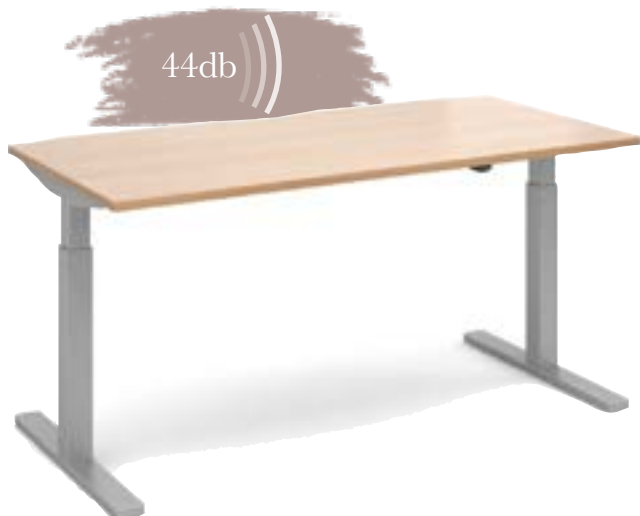

1600 x 800 rectangular desks

Code
EVM-1600

RRP
£860

Width: 1600
Depth: 800
Height: 675-1175

Silver
(S)

White
(WH)

Add frame colour followed by desktop finish when ordering
eg. EVM-1600 with Silver frame in Beech = EVM-1600-S-B

Beech
(B)

Grey
Oak
(GO)

Oak
(O)

Walnut
(W)

White
(WH)

White/
Oak
(WO)

Frame colours

Desk finishes