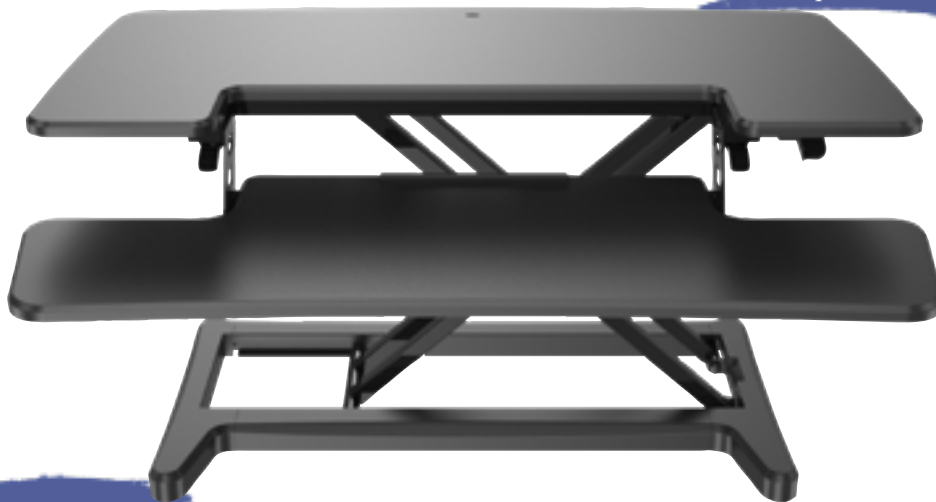

DESK CONVERTER

Convert an existing desk to a standing desk with our desk converter which offers an easy transition from a comfortable sitting position to a standing one. The monitor riser allows simple and smooth adjustments thanks to the gas spring lift which allows for any height setting within the range, with a separate keyboard tray.

easy to use
no power
required

height
adjustable

Sora desk converter

Code **SHAW-K** RRP **£327**

Width 880
Depth 385
Height 120-505

120-505mm
Height range

Finish
colour

Black
(K)