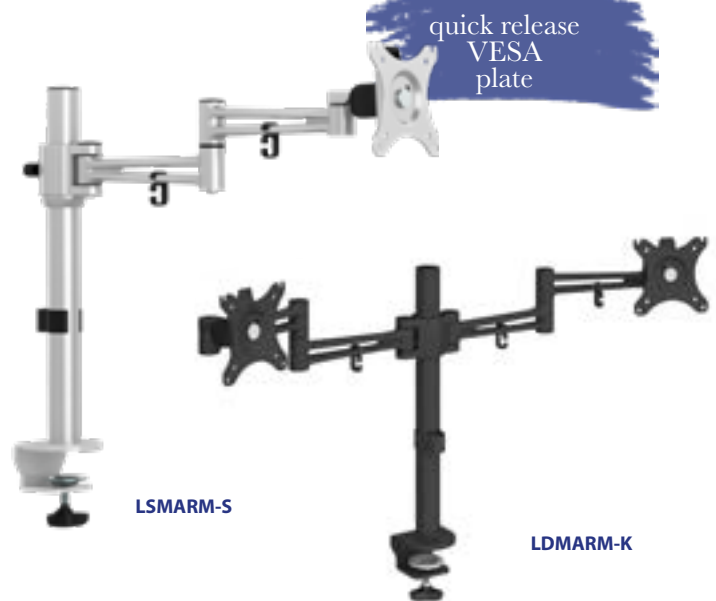

MONITOR ARMS

Monitor arms provide smooth and effortless adjustments which can be tailored to the user's exact needs, allowing them to sit more comfortably at their home office desk whilst reducing lower neck pain, eye, and back strain due to incorrect monitor positions.

Luna monitor arms

Code	Description	RRP
LSMARM	Single	£72
LDMARM	Double	£120

Each arm

Each arm

Triton gas lift monitor arms

Code	Description	RRP
TGSARM	Single	£158
TGDARM	Double	£227

Each arm

Each arm