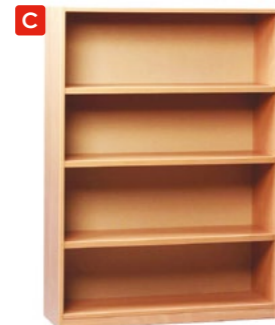

WOOD FINISHES AVAILABLE

A. Open Bookcase with 2 Adjustable Shelves

W900 x D320 x H750mm

MEQ750BC	Beech
MAP750BC	Maple
MEQ750BCWHITE	White

B. Open Bookcase with 2 Adjustable Shelves

W900 x D320 x H1000mm

MEQ1000BC	Beech
MAP1000BC	Maple
MEQ1000BCWHITE	White