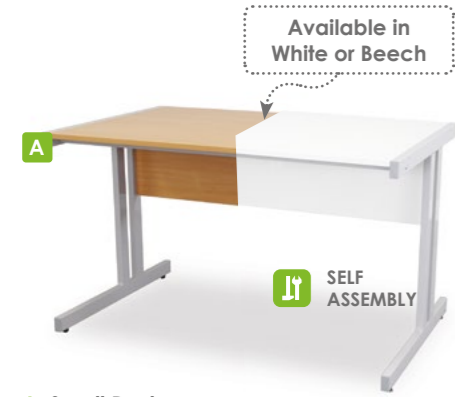

D. Small Display

DESK & DISPLAY...

WOOD FINISHES AVAILABLE

White

METAL FRAME COLOURS AVAILABLE

White

A. Small Desk

W1200 x D800 x H725mm

HOM9000BEECH

Beech

HOM9000WHITE

White

B. Medium Desk

W1400 x D800 x H725mm

HOM9001BEECH

Beech

HOM9001WHITE

White

C. Large Desk

W1600 x D800 x H725mm

HOM9002BEECH

Beech

HOM9002WHITE

White