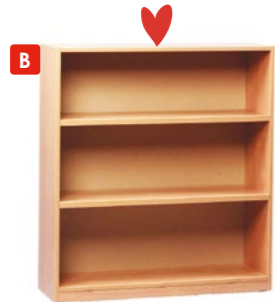

WOOD FINISHES AVAILABLE

A. Open Bookcase with 2 Adjustable Shelves

W900 x D320 x H750mm

MEQ750BC	Beech
MAP750BC	Maple
MEQ750BCWHITE	White

B. Open Bookcase with 2 Adjustable Shelves

W900 x D320 x H1000mm

MEQ1000BC	Beech
MAP1000BC	Maple
MEQ1000BCWHITE	White