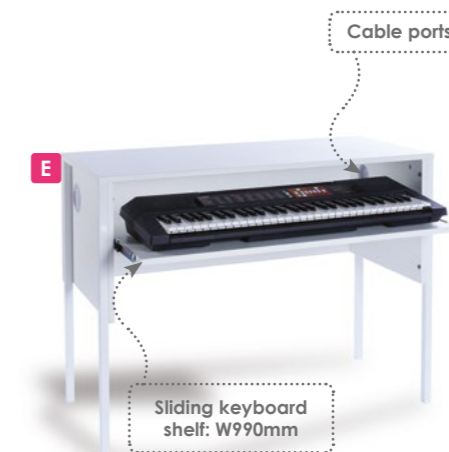

MUSIC TROLLEYS... *WOOD FINISHES AVAILABLE

E. *Music Keyboard Desk
W1100 x D500 x H810mm
EF6003BEECH
EF6003MAPLE
EF6003WHITE