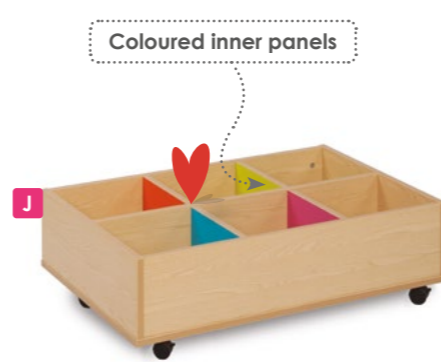

J. 6 Bay Kinderbox with Wheels

W886 x D600 x H273mm
MAP9013

Coloured inner panels