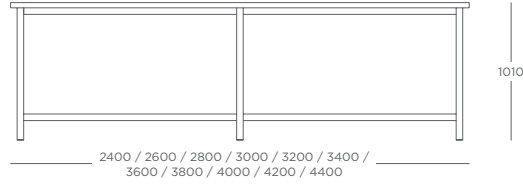

POSEUR TABLE - 6 LEG
APXPTW

APEX DINING TABLE - 6 LEG APXDTW

LENGTH	WIDTH 800				WIDTH 1000				WIDTH 1200				FRAME COLOUR
	MFC 25MM	MFC 40MM	LAM 25MM	LAM 40MM	MFC 25MM	MFC 40MM	LAM 25MM	LAM 40MM	MFC 25MM	MFC 40MM	LAM 25MM	LAM 40MM	
2400	£1,725	£2,347	£1,925	£2,630	£1,942	£2,663	£2,197	£3,039	£2,060	£2,799	£2,351	£3,216	+£106
2600	£1,735	£2,357	£1,943	£2,646	£1,952	£2,671	£2,216	£3,060	£2,071	£2,810	£2,366	£3,233	+£106
2800	£1,752	£2,371	£1,963	£2,664	£1,972	£2,691	£2,240	£3,079	£2,087	£2,827	£2,390	£3,255	+£106
3000	£1,774	£2,392	£1,987	£2,693	£1,995	£2,711	£2,273	£3,101	£2,110	£2,849	£2,419	£3,276	+£106
3200	£1,801	£2,427	£2,018	£2,732	£2,027	£2,738	£2,305	£3,130	£2,146	£2,875	£2,461	£3,309	+£106
3400	£1,832	£2,477	£2,081	£2,799	£2,048	£2,749	£2,338	£3,148	£2,162	£2,886	£2,479	£3,318	+£106
3600	£1,874	£2,534	£2,134	£2,903	£2,064	£2,768	£2,361	£3,174	£2,174	£2,892	£2,501	£3,330	+£106
3800	£2,029	£2,694	£2,295	£3,077	£2,217	£2,936	£2,518	£3,371	£2,328	£3,120	£2,660	£3,628	+£106
4000	£2,045	£2,723	£2,314	£3,114	£2,231	£2,988	£2,535	£3,437	£2,348	£3,218	£2,687	£3,769	+£106
4200	£2,064	£2,738	£2,335	£3,137	£2,240	£3,041	£2,556	£3,513	£2,360	£3,288	£2,707	£3,887	+£106
4400	£2,086	£2,762	£2,373	£3,168	£2,262	£3,096	£2,578	£3,606	£2,380	£3,361	£2,731	£3,997	+£106

APEX POSEUR TABLE - 6 LEG APXPTW

LENGTH	WIDTH 500				WIDTH 600				WIDTH 700				WIDTH 800				FRAME COLOUR
	MFC 25MM	MFC 40MM	LAM 25MM	LAM 40MM	MFC 25MM	MFC 40MM	LAM 25MM	LAM 40MM	MFC 25MM	MFC 40MM	LAM 25MM	LAM 40MM	MFC 25MM	MFC 40MM	LAM 25MM	LAM 40MM	
2400	£2,283	£2,387	£2,421	£2,594	£2,432	£2,585	£2,615	£2,868	£2,544	£2,679	£2,739	£2,962	£2,678	£2,805	£2,878	£3,088	+£106
2600	£2,306	£2,410	£2,456	£2,629	£2,442	£2,600	£2,627	£2,889	£2,554	£2,744	£2,751	£3,068	£2,690	£2,817	£2,892	£3,106	+£106
2800	£2,329	£2,433	£2,491	£2,664	£2,460	£2,619	£2,655	£2,918	£2,572	£2,805	£2,779	£3,166	£2,705	£2,829	£2,916	£3,122	+£106
3000	£2,365	£2,470	£2,539	£2,712	£2,485	£2,660	£2,684	£2,974	£2,597	£2,854	£2,808	£3,234	£2,729	£2,849	£2,945	£3,144	+£106
3200	£2,405	£2,509	£2,591	£2,764	£2,518	£2,704	£2,725	£3,033	£2,630	£2,915	£2,849	£3,321	£2,754	£2,886	£2,971	£3,190	+£106
3400	£2,431	£2,540	£2,628	£2,809	£2,538	£2,734	£2,752	£3,079	£2,650	£2,946	£2,876	£3,368	£2,786	£2,935	£3,012	£3,268	+£106
3600	£2,451	£2,564	£2,660	£2,849	£2,545	£2,773	£2,763	£3,142	£2,657	£2,980	£2,887	£3,423	£2,828	£2,992	£3,088	£3,361	+£106
3800	£2,618	£2,731	£2,839	£3,028	£2,726	£2,928	£2,966	£3,300	£2,838	£3,138	£3,090	£3,587	£2,982	£3,161	£3,245	£3,542	+£106
4000	£2,643	£2,777	£2,877	£3,098	£2,765	£2,942	£3,025	£3,319	£2,877	£3,154	£3,149	£3,609	£2,998	£3,181	£3,267	£3,572	+£106
4200	£2,668	£2,804	£2,914	£3,140	£2,788	£2,967	£3,058	£3,357	£2,900	£3,170	£3,182	£3,631	£3,016	£3,204	£3,290	£3,604	+£106
4400	£2,693	£2,830	£2,951	£3,177	£2,820	£3,001	£3,107	£3,407	£2,932	£3,186	£3,231	£3,653	£3,039	£3,220	£3,326	£3,626	+£106