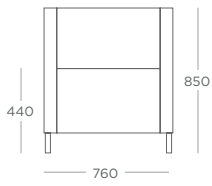

1 SEATER -
LOW BACK
CON1LB