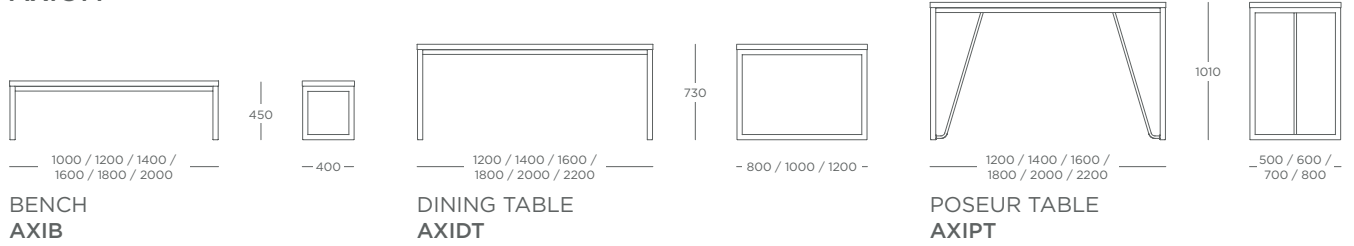

Peak

Ply

Pulse

AXIOM

LENGTH	WIDTH 400				FRAME COLOUR 	UPHOLSTERED SEAT PAD					
	MFC 25MM	MFC 40MM	LAM 25MM	LAM 40MM		COM	1*	2*	3*	4*	5*
	1000	£512	£546	£559		£612	+£62	£202	£217	£227	£237
1200	£532	£580	£581	£655	+£62	£210	£228	£240	£252	£258	£264
1400	£540	£598	£591	£681	+£62	£218	£239	£253	£267	£274	£281
1600	£559	£612	£611	£695	+£62	£226	£250	£266	£282	£290	£298
1800	£572	£646	£630	£745	+£62	£234	£261	£279	£297	£306	£315
2000	£660	£731	£732	£843	+£62	£242	£272	£292	£312	£322	£332