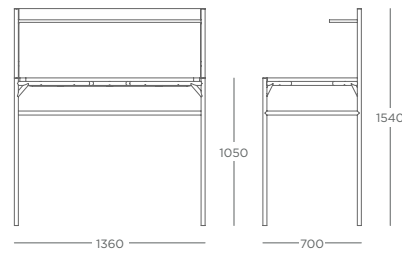

HIGH TABLE with MID SCREENS
DELH.M

HIGH TABLE with HIGH SCREENS
DELH.H

TABLE with HIGH SCREENS & SHELF
DEL.HSF

PRICING

	NO SCREEN	SCREEN									FRAME COLOUR 
		MFC	UPHOLSTERED								
			COM	1*	2*	3*	4*	5*	6*	7*	
DEL	£767	-	-	-	-	-	-	-	-	-	+£82
DEL.L	-	£1,317	£1,266	£1,288	£1,303	£1,318	£1,326	£1,333	£1,356	£1,371	+£82
DEL.H	-	£1,547	£1,449	£1,472	£1,487	£1,502	£1,509	£1,517	£1,539	£1,554	+£82
DEL.HSF	-	£1,789	£1,692	£1,714	£1,729	£1,744	£1,752	£1,759	£1,782	£1,797	+£82
DELH	£781	-	-	-	-	-	-	-	-	-	+£82
DELH.L	-	£1,335	£1,284	£1,306	£1,321	£1,336	£1,344	£1,351	£1,374	£1,389	+£82
DELH.H	-	£1,070	£1,057	£1,079	£1,094	£1,109	£1,117	£1,124	£1,147	£1,162	+£82
DELH.HSF	-	£1,312	£1,299	£1,322	£1,337	£1,352	£1,359	£1,367	£1,389	£1,404	+£82