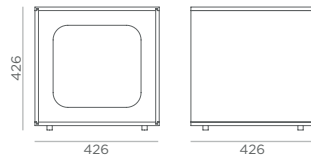

TOWER - SINGLE - STORE
TOWS.STR