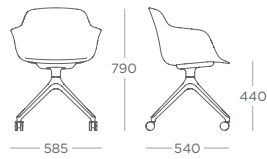

ARM CHAIR - 4 STAR CASTOR
LORAC.C