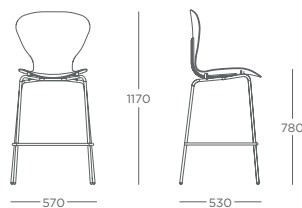

Pause Table range [Page 91](#)

Rochester

Meeting | Office | Work-Café

7 DINING CHAIR
RODCD

4 BARSTOOL
ROCBA

FINISHES  Standard finish for pricing

SHELL COLOURS

METAL FRAME FINISHES