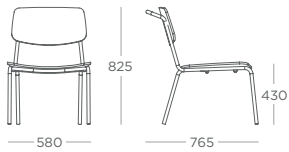

43

VINNA

Task Chair

44

DINING CHAIR
ANTDC.NA

DINING CHAIR w ARMS
ANTDC.A

DINING CHAIR - SKID
ANTDC.NA.SK

DINING CHAIR w ARMS - SKID
ANTDC.A.SK

LOUNGE CHAIR
ANTLC.NA

LOUNGE CHAIR w ARMS
ANTLC.A

LOUNGE CHAIR - SKID
ANTLC.NA.SK

LOUNGE CHAIR w ARMS - SKID
ANTLC.A.SK

BARSTOOL
ANTBA

BARSTOOL - 650mm
ANTBA.L

FINISHES

 Standard finish for pricing