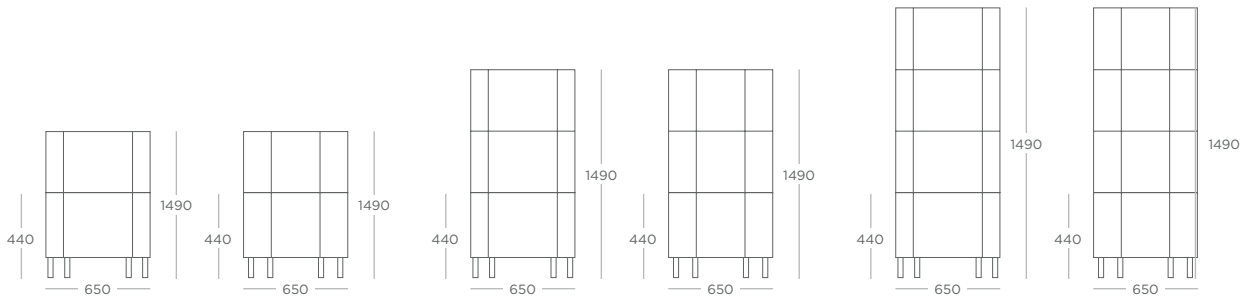

LOW BACK 30° BEND
CONML3B

LOW BACK 45° BEND
CONML4B

MED BACK 30° BEND
CONMM3B

MED BACK 45° BEND
CONMM4B

HIGH BACK 30° BEND
CONMH3B

HIGH BACK 45° BEND
CONMH4B

	COM	1*	2*	3*	4*	5*	6*	7*
CONML3B	£1,263	£1,323	£1,423	£1,563	£1,723	£1,903	£2,143	£2,443
CONML4B	£1,366	£1,426	£1,526	£1,666	£1,826	£2,006	£2,246	£2,546
CONMM3B	£1,403	£1,478	£1,603	£1,778	£1,978	£2,203	£2,503	£2,878
CONMM4B	£1,513	£1,588	£1,713	£1,888	£2,088	£2,313	£2,613	£2,988
CONMH3B	£1,553	£1,643	£1,793	£2,003	£2,243	£2,513	£2,873	£3,323
CONMH4B	£1,666	£1,756	£1,906	£2,116	£2,356	£2,626	£2,986	£3,436
CONMRI	£822	£844	£882	£934	£994	£1,062	£1,152	£1,264

WOODEN LEG	METAL LEG
+£45	+£39
+£45	+£39
+£45	+£39
+£45	+£39
+£45	+£39
+£45	+£39