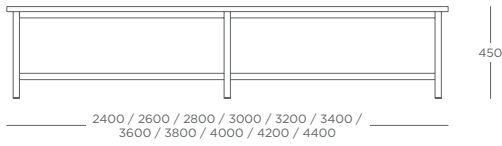

APEX - 6 LEG OAK FRAME

DINING TABLE - 6 LEG
APXDTW