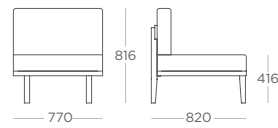

1 SEAT - NON-ARM
NEV1.AL