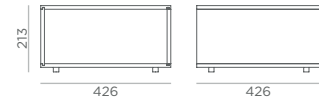

TOWER - SINGLE - STEP
TOWS.STP