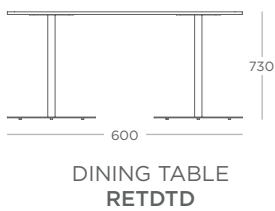

BASE SHAPE	TOP SIZE	STANDARD BASE			CABLE MANAGED BASE			FRAME COLOUR
		MFC	LAMS	LAMC	MFC	LAMS	LAMC	
2 X CIRCLE	Ø1600	£1,010	£1,170	£1,281	£1,060	£1,229	£1,419	+£98
	Ø1800	£1,056	£1,248	£1,380	£1,109	£1,310	£1,518	+£98
	Ø2000	£1,063	£1,261	£1,396	£1,117	£1,324	£1,534	+£98
	Ø2200	£1,085	£1,297	£1,444	£1,140	£1,362	£1,582	+£98
	Ø2400	£1,113	£1,344	£1,503	£1,169	£1,411	£1,641	+£98
2 X SQUARE	1600 x 1600	£1,025	£1,186	£1,296	£1,076	£1,245	£1,435	+£98
	1800 x 1800	£1,071	£1,263	£1,395	£1,125	£1,326	£1,534	+£98
	2000 x 2000	£1,079	£1,276	£1,412	£1,133	£1,340	£1,550	+£98
	2200 x 2200	£1,101	£1,313	£1,459	£1,156	£1,378	£1,597	+£98
	2400 x 2400	£1,128	£1,359	£1,518	£1,185	£1,427	£1,657	+£98
2 X SOFT-SQUARE	1600 x 1600	£1,041	£1,202	£1,313	£1,094	£1,262	£1,452	+£98
	1800 x 1800	£1,088	£1,280	£1,412	£1,142	£1,344	£1,551	+£98
	2000 x 2000	£1,095	£1,292	£1,428	£1,150	£1,357	£1,567	+£98
	2200 x 2200	£1,117	£1,329	£1,475	£1,173	£1,396	£1,614	+£98
	2400 x 2400	£1,145	£1,376	£1,535	£1,202	£1,444	£1,674	+£98