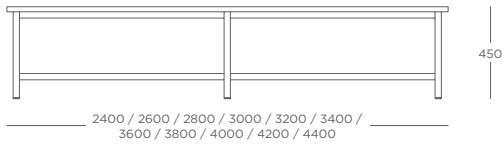

APEX - 6 LEG ASH FRAME

DINING TABLE - 6 LEG
APXDTW