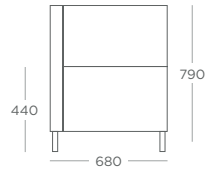

LOW BACK LH END
CONMLBL

LOW BACK RH END
CONMLBR