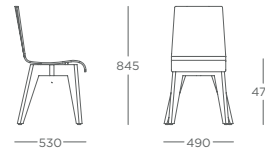

 Custom RAL frame **£POA**

CHAIRS & STOOLS

CHAIRS & STOOLS

 CHAIR - 4 LEG METAL FRAME
JINDC.F

 CHAIR - SKID FRAME
JINDC.S

CHAIR - WOODEN FRAME
JINDC.W

BARSTOOL - 4 LEG METAL FRAME
JINBA.F

BARSTOOL - SKID FRAME
JINBA.S