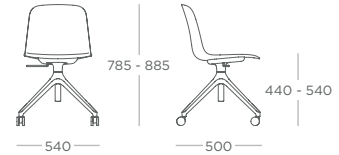

SIDE CHAIR - 4 STAR CASTOR
(HEIGHT ADJ)
LORSC.CA