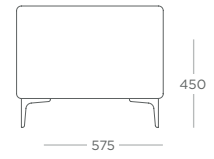

Cube

Breakout | Lounge

ARMCHAIR
CUB1

2 SEATER
CUB2

3 SEATER
CUB3

SIDE VIEW
SEAT HEIGHT & DEPTH

FINISHES

FOOT FINISHES