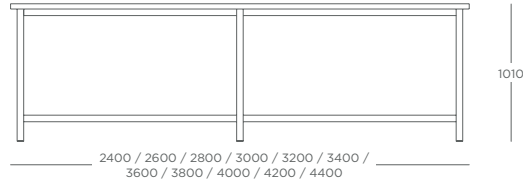

POSEUR TABLE - 6 LEG
APXPTW

APEX DINING TABLE - 6 LEG APXDTW

LENGTH	WIDTH 800				WIDTH 1000				WIDTH 1200				FRAME COLOUR
	MFC 25MM	MFC 40MM	LAM 25MM	LAM 40MM	MFC 25MM	MFC 40MM	LAM 25MM	LAM 40MM	MFC 25MM	MFC 40MM	LAM 25MM	LAM 40MM	
2400	£1,715	£2,259	£1,915	£2,543	£1,919	£2,549	£2,174	£2,926	£2,036	£2,676	£2,327	£3,093	+£106
2600	£1,725	£2,270	£1,934	£2,558	£1,929	£2,558	£2,193	£2,946	£2,046	£2,687	£2,342	£3,109	+£106
2800	£1,742	£2,283	£1,953	£2,577	£1,948	£2,577	£2,217	£2,965	£2,063	£2,703	£2,365	£3,131	+£106
3000	£1,764	£2,305	£1,977	£2,606	£1,972	£2,597	£2,250	£2,987	£2,085	£2,726	£2,394	£3,152	+£106
3200	£1,791	£2,340	£2,008	£2,645	£2,003	£2,624	£2,282	£3,017	£2,121	£2,752	£2,436	£3,186	+£106
3400	£1,822	£2,390	£2,071	£2,712	£2,025	£2,635	£2,315	£3,035	£2,137	£2,763	£2,455	£3,195	+£106
3600	£1,864	£2,447	£2,124	£2,816	£2,041	£2,654	£2,338	£3,061	£2,149	£2,768	£2,476	£3,207	+£106
3800	£2,019	£2,607	£2,285	£2,990	£2,194	£2,822	£2,495	£3,258	£2,303	£2,997	£2,635	£3,505	+£106
4000	£2,035	£2,636	£2,304	£3,026	£2,208	£2,875	£2,512	£3,324	£2,323	£3,094	£2,662	£3,645	+£106
4200	£2,054	£2,650	£2,325	£3,049	£2,217	£2,927	£2,533	£3,399	£2,336	£3,165	£2,682	£3,764	+£106
4400	£2,076	£2,674	£2,363	£3,081	£2,239	£2,982	£2,554	£3,493	£2,356	£3,238	£2,706	£3,874	+£106

APEX POSEUR TABLE - 6 LEG APXPTW

LENGTH	WIDTH 500				WIDTH 600				WIDTH 700				WIDTH 800				FRAME COLOUR
	MFC 25MM	MFC 40MM	LAM 25MM	LAM 40MM	MFC 25MM	MFC 40MM	LAM 25MM	LAM 40MM	MFC 25MM	MFC 40MM	LAM 25MM	LAM 40MM	MFC 25MM	MFC 40MM	LAM 25MM	LAM 40MM	
2400	£2,170	£2,274	£2,308	£2,481	£2,312	£2,464	£2,494	£2,748	£2,413	£2,548	£2,465	£2,831	£2,533	£2,660	£2,733	£2,944	+£106
2600	£2,193	£2,297	£2,343	£2,516	£2,321	£2,479	£2,507	£2,769	£2,423	£2,613	£2,500	£2,937	£2,545	£2,672	£2,747	£2,961	+£106
2800	£2,216	£2,320	£2,378	£2,551	£2,340	£2,499	£2,534	£2,798	£2,441	£2,674	£2,535	£3,035	£2,560	£2,684	£2,771	£2,977	+£106
3000	£2,252	£2,357	£2,426	£2,599	£2,364	£2,539	£2,563	£2,854	£2,466	£2,723	£2,583	£3,103	£2,584	£2,704	£2,800	£2,999	+£106
3200	£2,292	£2,396	£2,478	£2,651	£2,398	£2,584	£2,604	£2,913	£2,499	£2,784	£2,635	£3,190	£2,609	£2,741	£2,826	£3,045	+£106
3400	£2,318	£2,427	£2,515	£2,696	£2,417	£2,614	£2,631	£2,958	£2,519	£2,815	£2,673	£3,237	£2,641	£2,791	£2,867	£3,123	+£106
3600	£2,338	£2,451	£2,547	£2,736	£2,424	£2,653	£2,642	£3,021	£2,526	£2,849	£2,705	£3,292	£2,683	£2,847	£2,943	£3,216	+£106
3800	£2,505	£2,618	£2,726	£2,915	£2,606	£2,807	£2,845	£3,180	£2,708	£3,007	£2,884	£3,456	£2,837	£3,016	£3,100	£3,397	+£106
4000	£2,530	£2,664	£2,764	£2,985	£2,644	£2,822	£2,904	£3,199	£2,746	£3,023	£2,921	£3,478	£2,853	£3,036	£3,123	£3,427	+£106
4200	£2,555	£2,691	£2,801	£3,027	£2,667	£2,847	£2,938	£3,236	£2,769	£3,039	£2,958	£3,500	£2,871	£3,059	£3,145	£3,459	+£106
4400	£2,581	£2,717	£2,838	£3,064	£2,699	£2,880	£2,987	£3,287	£2,801	£3,055	£2,995	£3,522	£2,894	£3,075	£3,181	£3,481	+£106