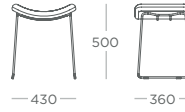

Suitable for outdoor use

Stacking options

Multi

Breakout | Lounge | Meeting | Work-Café

DINING CHAIR
MULDC

LOUNGE CHAIR
MULLC

LOW STOOL
MULBAL

HIGH STOOL
MULBA