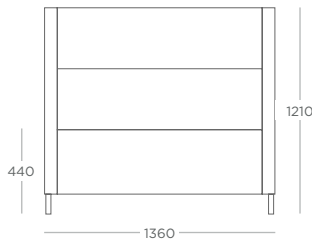

2 SEATER -
MED BACK
CON2MB