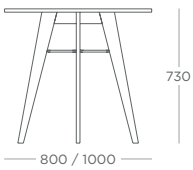

POWER & DATA

Contact sales on 01295 221353 or at sales@ornfurniture.com for Power & Data details and pricing.

COFFEE TABLE
JINCT

TOP SHAPE	TOP SIZE	MFC	LAMS	LAMC
CIRCLE	Ø600	£489	£608	£668
SQUARE	600 x 600	£384	£434	£459
SOFT-SQUARE	600 x 600	£396	£454	£484