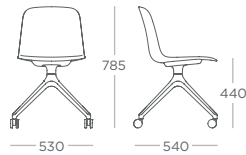

SIDE CHAIR - 4 STAR CASTOR
LORSC.C