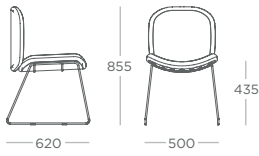

	COM	1*	2*	3*	4*	5*	6*	7*	TROLLEY
UPHOLSTERED SEAT PAD	£119	£128	£133	£137	£139	£142	£148	£155	£394

Konya

Meeting | Outdoor | Work-Café

7 DINING CHAIR
KOYDC.NA

7 DINING CHAIR w ARMS
KOYDC.A

4 BARSTOOL
KOYBA

FINISHES

BK DG LG WH

PRICING

	STANDARD	UPHOLSTERED SEAT PAD				
		COM	1*	2*	3*	4*
KOYDC.NA	£142	£239	£259	£269	£279	£284
KOYDC.A	£164	£261	£281	£291	£301	£306
KOYBA	£200	£297	£317	£327	£337	£342

OPTIONS

Fabrics [Page 124](#)

Suitable for outdoor use

Stacking options

Multi

Breakout | Lounge | Meeting | Work-Café

DINING CHAIR
MULDC

LOUNGE CHAIR
MULLC

LOW STOOL
MULBAL

HIGH STOOL
MULBA