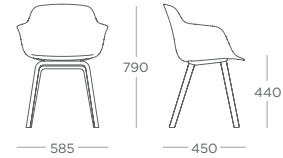

12 SIDE CHAIR - SKID
LORSC.S

SIDE CHAIR - BEECH
LORSC.W

SIDE CHAIR - 4 STAR STATIC
LORSC.X

SIDE CHAIR - 4 STAR CASTOR
LORSC.C

SIDE CHAIR - 4 STAR STATIC
(HEIGHT ADJ)
LORSC.XA

SIDE CHAIR - 4 STAR CASTOR
(HEIGHT ADJ)
LORSC.CA