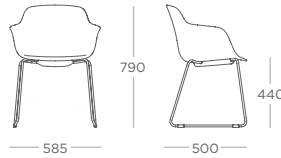

12 SIDE CHAIR - SKID
LORSC.S

SIDE CHAIR - BEECH
LORSC.W

SIDE CHAIR - 4 STAR STATIC
LORSC.X

SIDE CHAIR - 4 STAR CASTOR
LORSC.C

SIDE CHAIR - 4 STAR STATIC
(HEIGHT ADJ)
LORSC.XA

SIDE CHAIR - 4 STAR CASTOR
(HEIGHT ADJ)
LORSC.CA

ARM CHAIR - WIRE LEG
LORAC.F

 ARM CHAIR - PLASTIC LEG
LORAC.P

ARM CHAIR - SKID
LORAC.S

ARM CHAIR - BEECH
LORAC.W

ARM CHAIR - 4 STAR STATIC
LORAC.X

ARM CHAIR - 4 STAR CASTOR
LORAC.C

ARM CHAIR - 4 STAR STATIC
(HEIGHT ADJ)
LORAC.XA