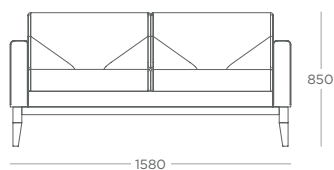

Pluto

Grommet

Matrix

Breakout | Lounge

ARMCHAIR
MAT1

2 SEATER
MAT2

SIDE VIEW
SEAT HEIGHT & DEPTH

FINISHES