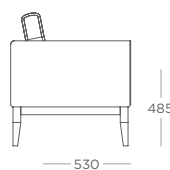

Pluto

Grommet

Matrix

Breakout | Lounge

ARMCHAIR
MAT1

2 SEATER
MAT2

SIDE VIEW
SEAT HEIGHT & DEPTH

FINISHES