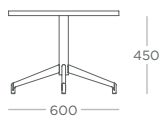

Quatro

Breakout | Work-Café

COFFEE TABLE
QUACT