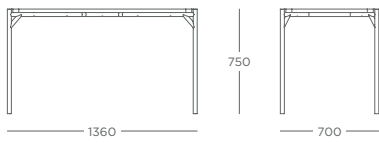

TABLE
DEL

PRICING

	NO SCREEN	SCREEN									FRAME COLOUR
		MFC	UPHOLSTERED								
			COM	1*	2*	3*	4*	5*	6*	7*	
DEL	£767	-	-	-	-	-	-	-	-	-	+£82
DEL.L	-	£1,317	£1,266	£1,288	£1,303	£1,318	£1,326	£1,333	£1,356	£1,371	+£82
DEL.H	-	£1,547	£1,449	£1,472	£1,487	£1,502	£1,509	£1,517	£1,539	£1,554	+£82
DEL.HSF	-	£1,789	£1,692	£1,714	£1,729	£1,744	£1,752	£1,759	£1,782	£1,797	+£82
DELH	£781	-	-	-	-	-	-	-	-	-	+£82
DELH.L	-	£1,335	£1,284	£1,306	£1,321	£1,336	£1,344	£1,351	£1,374	£1,389	+£82
DELH.H	-	£1,070	£1,057	£1,079	£1,094	£1,109	£1,117	£1,124	£1,147	£1,162	+£82
DELH.HSF	-	£1,312	£1,299	£1,322	£1,337	£1,352	£1,359	£1,367	£1,389	£1,404	+£82