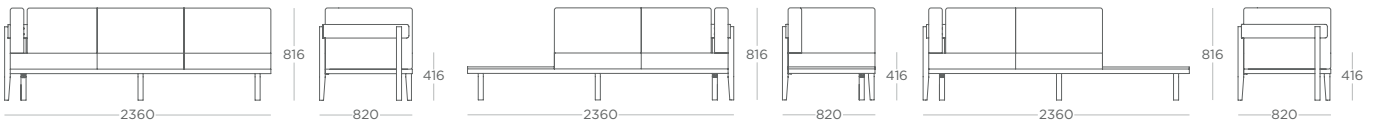

OAK FRAME
+£572
+£363
+£464

WOODEN FRAME	METAL FRAME
+£45	+£39
+£45	+£39
+£45	+£39

2 SEAT - RHS SINGLE ARM
NEV2.RSA

2 SEAT - BENCH
NEV2.B

2 SEAT - BENCH with TABLE
NEV2.BT

	BEECH FRAME							
	COM	1*	2*	3*	4*	5*	6*	7*
NEV2.RSA	£2,859	£2,939	£2,992	£3,045	£3,071	£3,098	£3,177	£3,257
NEV2.B	£1,905	£1,953	£1,985	£2,017	£2,033	£2,049	£2,097	£2,145
* NEV2.BT	£1,857	£1,881	£1,897	£1,913	£1,921	£1,929	£1,953	£1,977

OAK FRAME
+£464
+£249
+£246

WOODEN FRAME	METAL FRAME
+£45	+£39
+£45	+£39
+£45	+£39

3 SEAT SOFA
NEV3

3 SEAT - NON-ARM
NEV3.AL

3 SEAT - LHS SINGLE ARM
NEV3.LSA

	BEECH FRAME								OAK FRAME	WOODEN FRAME		METAL FRAME	
	COM	1*	2*	3*	4*	5*	6*	7*					
NEV3	£3,749	£3,870	£3,951	£4,032	£4,073	£4,113	£4,235	£4,356	+£447	+£45	+£39		
NEV3.AL	£3,263	£3,376	£3,451	£3,526	£3,563	£3,601	£3,713	£3,826	+£292	+£45	+£39		
NEV3.LSA	£3,287	£3,391	£3,460	£3,529	£3,563	£3,598	£3,701	£3,805	+£364	+£45	+£39		