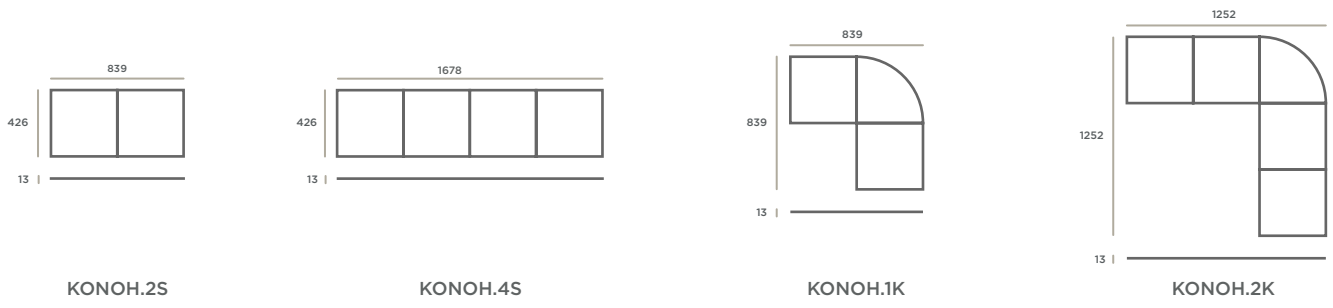

OVERHEAD CONNECTING FRAME

PRICING - OVERHEAD CONNECTING FRAME

	KONO.2S	KONO.4S	KONO.1K	KONO.2K
BLACK	£122	£172	£158	£209
COLOUR	£147	£207	£198	£254