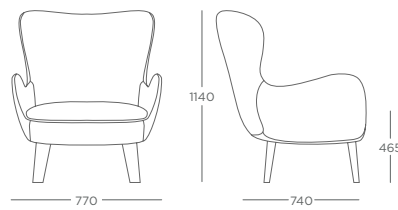

WOODEN FRAME
PAU.W