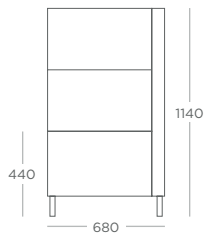

MED BACK LH END
CONMMBL