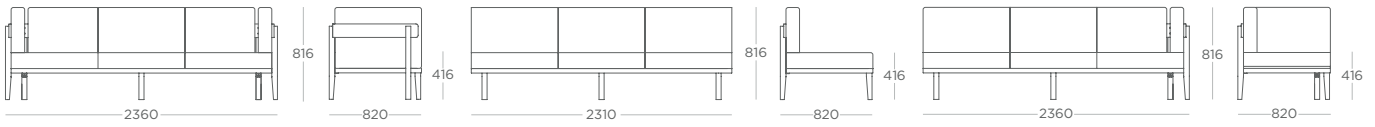

3 SEAT SOFA
NEV3

3 SEAT - NON-ARM
NEV3.AL

3 SEAT - LHS SINGLE ARM
NEV3.LSA

	BEECH FRAME								OAK FRAME	WOODEN FRAME		METAL FRAME	
	COM	1*	2*	3*	4*	5*	6*	7*					
NEV3	£3,749	£3,870	£3,951	£4,032	£4,073	£4,113	£4,235	£4,356	+£447	+£45	+£39		
NEV3.AL	£3,263	£3,376	£3,451	£3,526	£3,563	£3,601	£3,713	£3,826	+£292	+£45	+£39		
NEV3.LSA	£3,287	£3,391	£3,460	£3,529	£3,563	£3,598	£3,701	£3,805	+£364	+£45	+£39