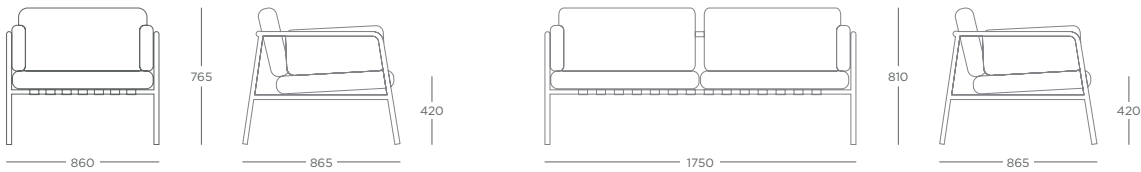

PRICING

	COM	1*	2*	3*	4*	5*	6*	7*
STR1	£1,502	£1,562	£1,602	£1,642	£1,662	£1,682	£1,742	£1,802
STR2	£2,264	£2,354	£2,414	£2,474	£2,504	£2,534	£2,624	£2,714

OPTIONS

- Fabrics [Page 124](#)
- Contrast stitching available
- Two tone fabric option
- [Strut Coffee Table range Page 99](#)