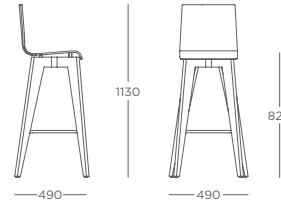

 Custom RAL frame **£POA**

CHAIRS & STOOLS

CHAIRS & STOOLS

 CHAIR - 4 LEG METAL FRAME
JINDC.F

 CHAIR - SKID FRAME
JINDC.S

CHAIR - WOODEN FRAME
JINDC.W

BARSTOOL - 4 LEG METAL FRAME
JINBA.F

BARSTOOL - SKID FRAME
JINBA.S