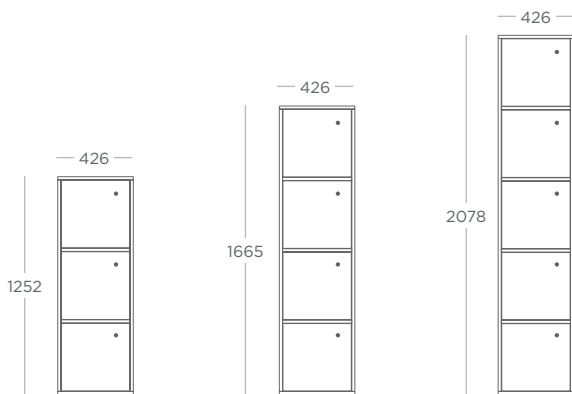

Konnect Lockers

Lockers | Storage Wall | Zoning

SINGLE HEIGHT KONNECT LOCKERS

DOUBLE HEIGHT KONNECT LOCKERS

SINGLE WIDTH KONNECT LOCKERS

FINISHES

MFC LOCKER FINISHES

LAMINATE LOCKER FINISHES