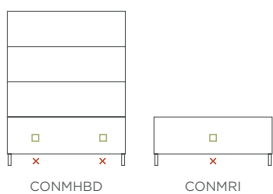

POWER & DATA UNIT OPTIONS

× Phase

□ Plateau 2G

POWER & DATA LOCATIONS

Converse Station

PRICING

	HEIGHT	COM	1*	2*	3*	4*	5*	6*	7*	TABLE*		WOOD LEGS	MEDIA*
										MFC	LAM		
CONS2	LOW	£4,338	£4,578	£4,978	£5,538	£6,178	£6,898	£7,858	£9,058	+£316	+£442	+£311	-
	MEDIUM	£4,798	£5,083	£5,558	£6,223	£6,983	£7,838	£8,978	£10,403	+£316	+£442	+£311	-
	HIGH	£5,301	£5,631	£6,181	£6,951	£7,831	£8,821	£10,141	£11,791	+£316	+£442	+£311	+£210
CONS4	LOW	£5,648	£5,978	£6,528	£7,298	£8,178	£9,168	£10,488	£12,138	+£382	+£552	+£311	-
	MEDIUM	£6,341	£6,716	£7,341	£8,216	£9,216	£10,341	£11,841	£13,716	+£382	+£552	+£311	-
	HIGH	£6,887	£7,307	£8,007	£8,987	£10,107	£11,367	£13,047	£15,147	+£382	+£552	+£311	+£210
CONS6	LOW	£7,266	£7,656	£8,306	£9,216	£10,256	£11,426	£12,986	£14,936	+£398	+£578	+£466	-
	MEDIUM	£8,073	£8,508	£9,233	£10,248	£11,408	£12,713	£14,453	£16,628	+£398	+£578	+£466	-
	HIGH	£8,677	£9,157	£9,957	£11,077	£12,357	£13,797	£15,717	£18,117	+£398	+£578	+£466	+£210