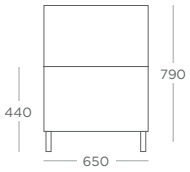

Converse Modular

LOW BACK SINGLE
CONMLBS