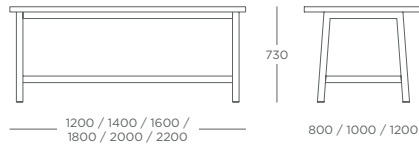

**DINING TABLE
APXDTW**