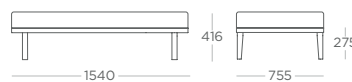

2 SEAT - BENCH
NEV2.B