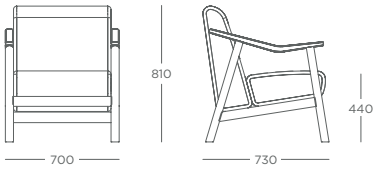

ARMCHAIR
STR1