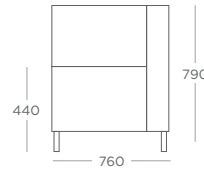

LOW BACK RH END
CONMLBR

LOW BACK CORNER
CONMLBC