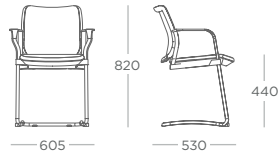

ARMS	CASTORS	WRITING TABLET	TROLLEY	LINKING	BENCH
+£43	+£39	+£78	+£394	+£21	£POA

OPTIONS

Fabrics **Page 124**

Writing Tablet

Gas Lift Mechanism
Swivel Base Only

Linking Clips & Trolley Available

Stacking options

Oppia+

Breakout | Conference | Meeting | Office | Waiting Room

CHAIRS & STOOLS

6 SIDE CHAIR - 4 LEG
OPP.L

5 ARMCHAIR - 4 LEG
OPP.L.A

6 SIDE CHAIR w CASTORS
OPP.L.C

5 ARMCHAIR w CASTORS
OPP.L.C.A

6 SIDE CHAIR - CANTILEVER
OPP.CF