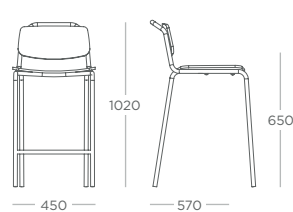

43

VINNA

Task Chair

44

DINING CHAIR
ANTDC.NA

DINING CHAIR w ARMS
ANTDC.A

DINING CHAIR - SKID
ANTDC.NA.SK

DINING CHAIR w ARMS - SKID
ANTDC.A.SK

LOUNGE CHAIR
ANTLC.NA

LOUNGE CHAIR w ARMS
ANTLC.A

LOUNGE CHAIR - SKID
ANTLC.NA.SK

LOUNGE CHAIR w ARMS - SKID
ANTLC.A.SK

BARSTOOL
ANTBA

BARSTOOL - 650mm
ANTBA.L

FINISHES

 Standard finish for pricing