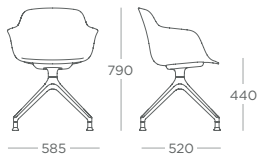

ARM CHAIR - 4 STAR STATIC
LORAC.X