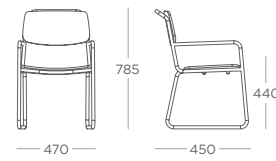

43

VINNA

Task Chair

44

DINING CHAIR
ANTDC.NA

DINING CHAIR w ARMS
ANTDC.A

DINING CHAIR - SKID
ANTDC.NA.SK

DINING CHAIR w ARMS - SKID
ANTDC.A.SK

LOUNGE CHAIR
ANTLC.NA

LOUNGE CHAIR w ARMS
ANTLC.A

LOUNGE CHAIR - SKID
ANTLC.NA.SK

LOUNGE CHAIR w ARMS - SKID
ANTLC.A.SK

BARSTOOL
ANTBA

BARSTOOL - 650mm
ANTBA.L

FINISHES

 Standard finish for pricing