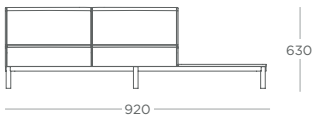

2 SEAT - NON ARM - TABLE
END - RHS
ION2.AL.TER