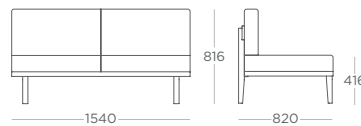

2 SEAT - NON-ARM
NEV2.AL