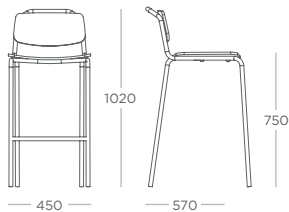

43

VINNA

Task Chair

44

DINING CHAIR
ANTDC.NA

DINING CHAIR w ARMS
ANTDC.A

DINING CHAIR - SKID
ANTDC.NA.SK

DINING CHAIR w ARMS - SKID
ANTDC.A.SK

LOUNGE CHAIR
ANTLC.NA

LOUNGE CHAIR w ARMS
ANTLC.A

LOUNGE CHAIR - SKID
ANTLC.NA.SK

LOUNGE CHAIR w ARMS - SKID
ANTLC.A.SK

BARSTOOL
ANTBA

BARSTOOL - 650mm
ANTBA.L

FINISHES

 Standard finish for pricing