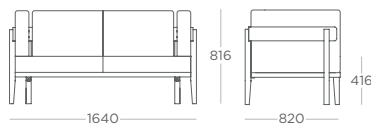

2 SEAT SOFA
NEV2