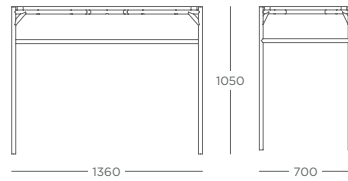

HIGH TABLE
DELH