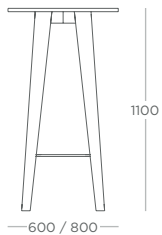

POSEUR TABLE
JINPT

CIRCLE	Ø600	£795	£914	£974
	Ø800	£837	£984	£1,058
SQUARE	600 x 600	£690	£740	£765
	800 x 800	£715	£782	£815
SOFT-SQUARE	600 x 600	£702	£761	£790
	800 x 800	£728	£802	£840

FRAME COLOUR RING COLOUR

FRAME COLOUR	RING COLOUR
+£62	-
+£62	-
+£62	-
+£62	+£16
+£62	+£16
+£62	+£16
+£62	+£16
+£62	+£16
+£62	+£16
+£62	+£16
+£62	+£16
+£62	+£16
+£62	+£16
+£62	+£16