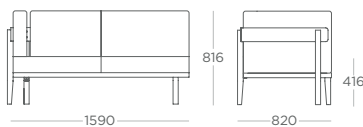

2 SEAT - RHS SINGLE ARM
NEV2.RSA