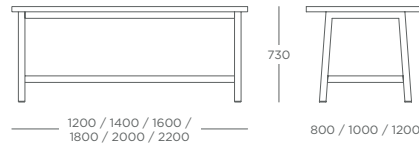

**DINING TABLE
APXDTW**