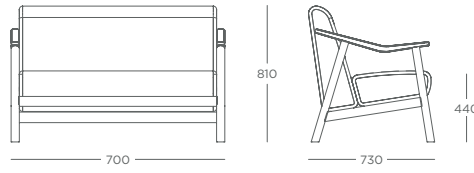

2 SEATER
STR2

FINISHES

WOODEN FRAME FINISHES

PRICING

	COM	1*	2*	3*	4*	5*	6*	7*
STR1	£1,502	£1,562	£1,602	£1,642	£1,662	£1,682	£1,742	£1,802
STR2	£2,264	£2,354	£2,414	£2,474	£2,504	£2,534	£2,624	£2,714

OPTIONS

- ☐ Fabrics [Page 124](#)
- ☒ Contrast stitching available
- ☒ Two tone fabric option
- [Strut Coffee Table range Page 99](#)