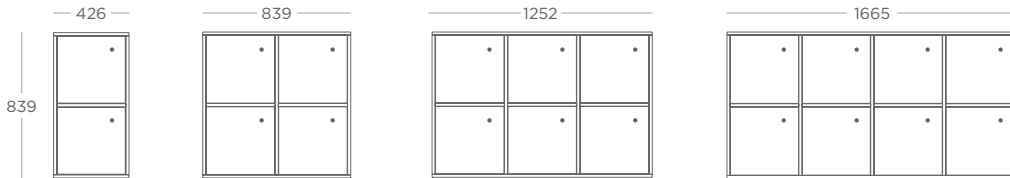

Konnect Lockers

Lockers | Storage Wall | Zoning

SINGLE HEIGHT KONNECT LOCKERS

DOUBLE HEIGHT KONNECT LOCKERS

SINGLE WIDTH KONNECT LOCKERS

FINISHES

MFC LOCKER FINISHES

LAMINATE LOCKER FINISHES