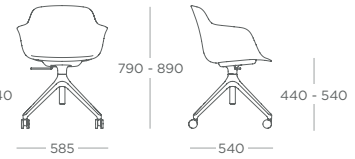

12 SIDE CHAIR - SKID
LORSC.S

SIDE CHAIR - BEECH
LORSC.W

SIDE CHAIR - 4 STAR STATIC
LORSC.X

SIDE CHAIR - 4 STAR CASTOR
LORSC.C

SIDE CHAIR - 4 STAR STATIC
(HEIGHT ADJ)
LORSC.XA

SIDE CHAIR - 4 STAR CASTOR
(HEIGHT ADJ)
LORSC.CA

ARM CHAIR - WIRE LEG
LORAC.F

 ARM CHAIR - PLASTIC LEG
LORAC.P

ARM CHAIR - SKID
LORAC.S

ARM CHAIR - BEECH
LORAC.W

ARM CHAIR - 4 STAR STATIC
LORAC.X

ARM CHAIR - 4 STAR CASTOR
LORAC.C

ARM CHAIR - 4 STAR STATIC
(HEIGHT ADJ)
LORAC.XA