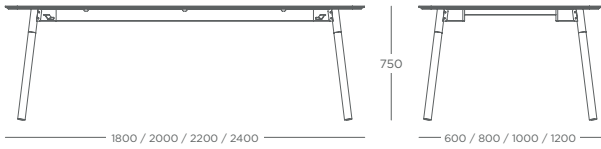

DINING TABLE
KOBDW / KOBDM