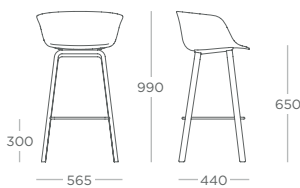

650 STOOL - BEECH
LORBA.W.L