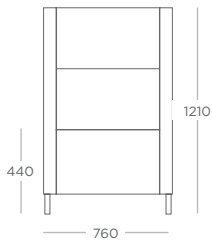

1 SEATER -
MED BACK
CON1MB