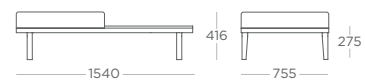

OAK FRAME
+£572
+£363
+£464

WOODEN FRAME	METAL FRAME
+£45	+£39
+£45	+£39
+£45	+£39

2 SEAT - RHS SINGLE ARM
NEV2.RSA

2 SEAT - BENCH
NEV2.B

2 SEAT - BENCH with TABLE
NEV2.BT

	BEECH FRAME							
	COM	1*	2*	3*	4*	5*	6*	7*
NEV2.RSA	£2,859	£2,939	£2,992	£3,045	£3,071	£3,098	£3,177	£3,257
NEV2.B	£1,905	£1,953	£1,985	£2,017	£2,033	£2,049	£2,097	£2,145
* NEV2.BT	£1,857	£1,881	£1,897	£1,913	£1,921	£1,929	£1,953	£1,977