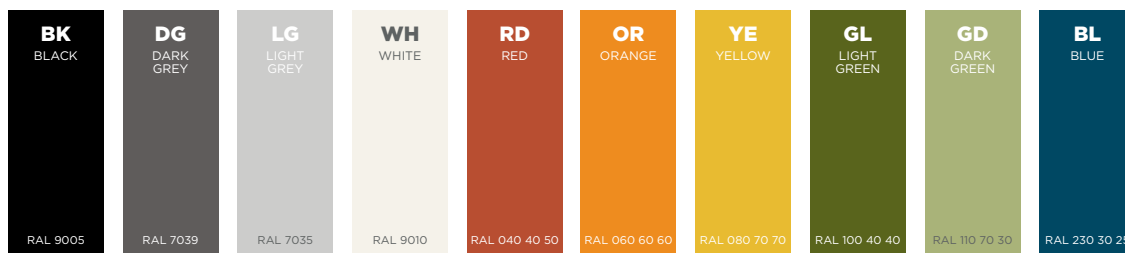

STANDARD PALETTE

2024 COLOUR PALETTE

ROCHESTER POLYPROPYLENE SHELL FINISHES

LORIA POLYPROPYLENE FINISHES

Plastic bases available in

PET FELT FINISHES

TABLE TOP EDGE DETAILING

- MFC** MELAMINE FACED CHIPBOARD
- MRM** SPRAYED MOISTURE RESISTANT MDF
- LAMS** LAMINATE SQUARE EDGE
- LAMC** LAMINATE CHAMFERED EDGE
- VEN** VENEER FINISH
- FEN** FENIX FINISH