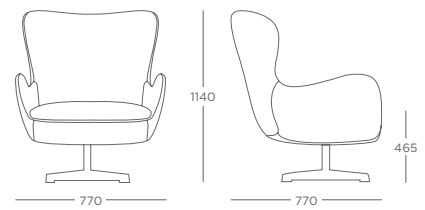

SWIVEL FRAME
PAU.X