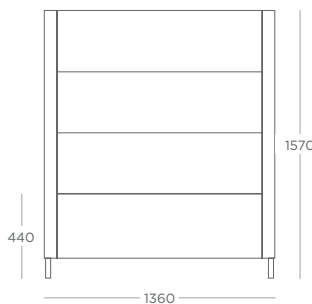

2 SEATER -
HIGH BACK
CON2HB