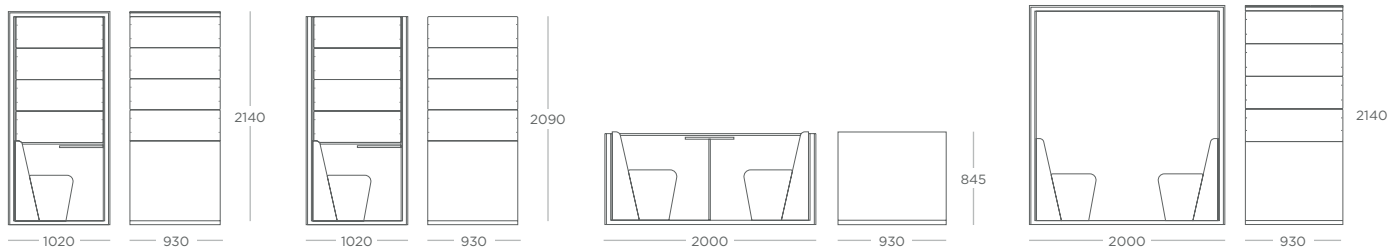

DIMENSIONS

1 SEATER CLOSED - FLAT ROOF
TAL1C.FR

1 SEATER CLOSED - OPEN ROOF
TAL1C.OR

2 SEATER - LOW BACK
TAL2.L

2 SEATER OPEN - FLAT ROOF
TAL2O.FR