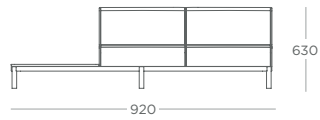

2 SEAT - NON ARM - TABLE
END - LHS
ION2.AL.TEL