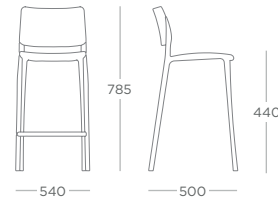

PRICING

	STANDARD	FULLY UPHOLSTERED							WARM GREY SHELL	WARM GREY FRAME	HEIGHT ADJ	
		COM	1*	2*	3*	4*	5*	6*				7*
LORSC.F	£124	£293	£305	£313	£321	£325	£329	£341	£349	+£13	-	-
LORSC.P	£123	£292	£304	£312	£320	£324	£328	£340	£348	+£13	+£10	-
LORSC.S	£157	£324	£336	£344	£352	£356	£360	£372	£380	+£13	-	-
LORSC.W	£346	£508	£520	£528	£536	£540	£544	£556	£564	+£13	-	-
LORSC.X	£202	£368	£380	£388	£396	£400	£404	£416	£424	+£13	-	+£22
LORSC.C	£190	£356	£368	£376	£384	£388	£392	£404	£412	+£13	-	+£22
LORAC.F	£145	£341	£361	£374	£388	£395	£401	£422	£435	+£16	-	-
LORAC.P	£144	£340	£360	£373	£387	£394	£400	£421	£434	+£16	+£10	-
LORAC.S	£177	£372	£392	£406	£419	£426	£433	£453	£467	+£16	-	-
LORAC.W	£366	£556	£576	£590	£603	£610	£617	£637	£650	+£16	-	-
LORAC.X	£222	£416	£436	£450	£463	£470	£477	£497	£510	+£16	-	+£22
LORAC.C	£210	£404	£425	£438	£452	£458	£465	£485	£499	+£16	-	+£22
LORBA.S	£247	£428	£446	£458	£470	£476	£482	£500	£512	+£12	-	-
LORBA.W	£482	£668	£686	£698	£710	£716	£722	£740	£752	+£12	-	-
LORBA.S.L	£247	£428	£446	£458	£470	£476	£482	£500	£512	+£12	-	-
LORBA.W.L	£482	£668	£686	£698	£710	£716	£722	£740	£752	+£12	-	-

	COM	1*	2*	3*	4*	5*	6*	7*	TROLLEY
UPHOLSTERED SEAT PAD	£119	£128	£133	£137	£139	£142	£148	£155	£394

Konya

Meeting | Outdoor | Work-Café

7 DINING CHAIR
KOYDC.NA

7 DINING CHAIR w ARMS
KOYDC.A

4 BARSTOOL
KOYBA