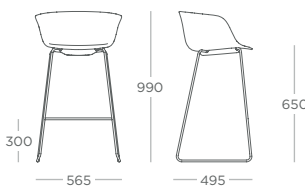

650 STOOL - SKID
LORBA.S.L