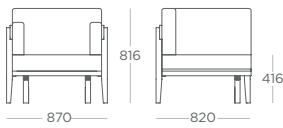

ARMCHAIR
NEV1