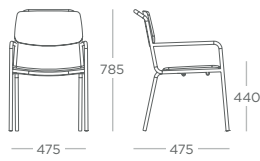

43

VINNA

Task Chair

44

DINING CHAIR
ANTDC.NA

DINING CHAIR w ARMS
ANTDC.A

DINING CHAIR - SKID
ANTDC.NA.SK

DINING CHAIR w ARMS - SKID
ANTDC.A.SK

LOUNGE CHAIR
ANTLC.NA

LOUNGE CHAIR w ARMS
ANTLC.A

LOUNGE CHAIR - SKID
ANTLC.NA.SK

LOUNGE CHAIR w ARMS - SKID
ANTLC.A.SK

BARSTOOL
ANTBA

BARSTOOL - 650mm
ANTBA.L

FINISHES

 Standard finish for pricing