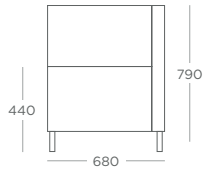

LOW BACK SINGLE
CONMLBS

LOW BACK LH END
CONMLBL