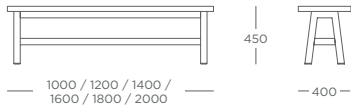

APEX - OAK FRAME

**BENCH
APXBW**