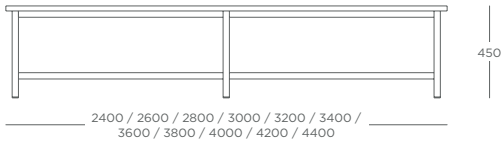

APEX - 6 LEG BEECH FRAME

DINING TABLE - 6 LEG
APXDTW