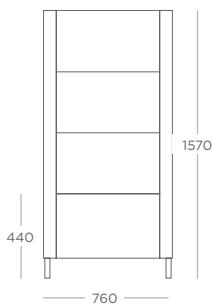

1 SEATER -
HIGH BACK
CON1HB