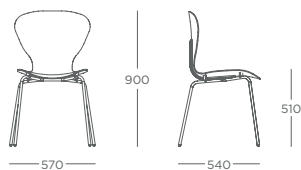

Rochester

Meeting | Office | Work-Café

7 DINING CHAIR
RODCD