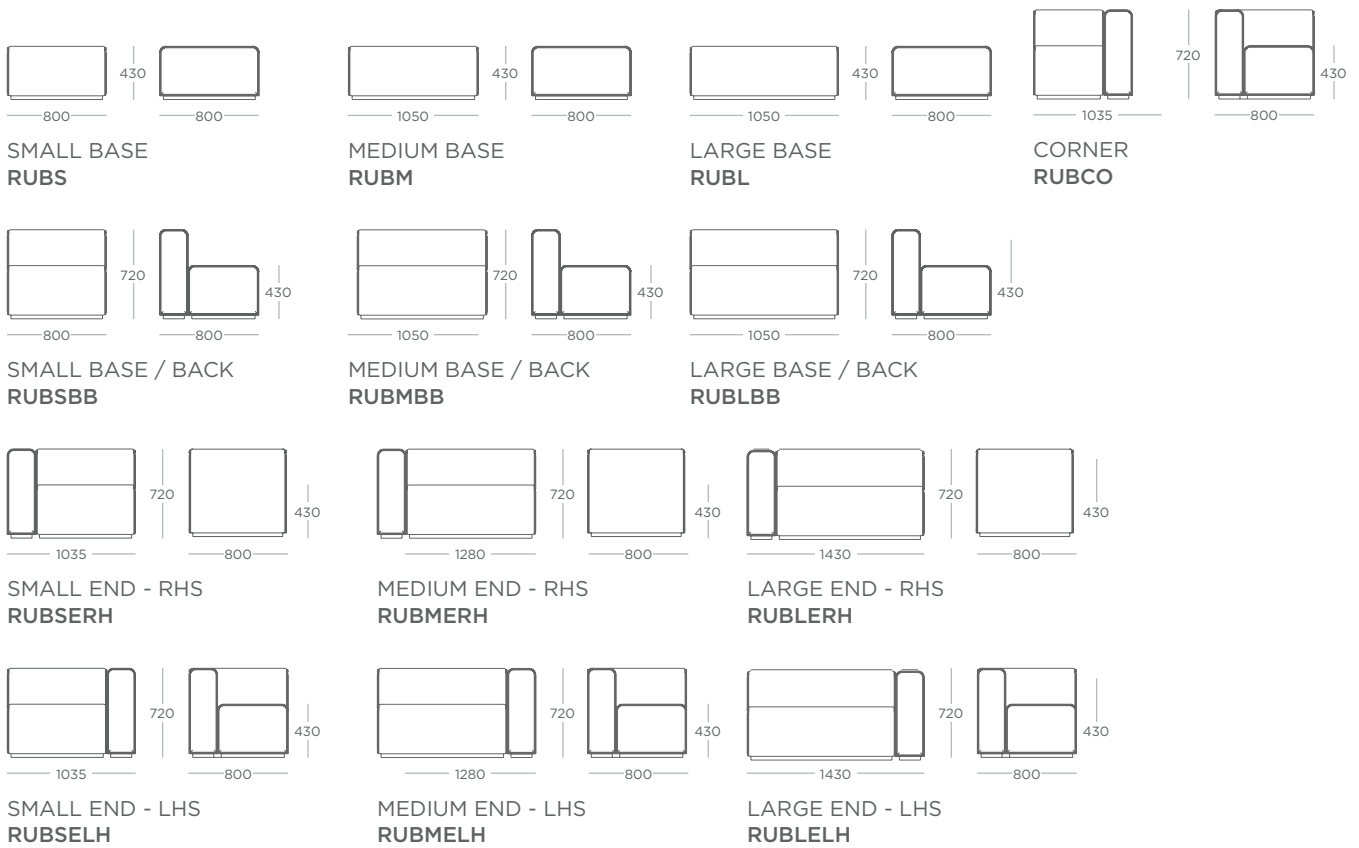

UNITS

PRICING

	COM	1*	2*	3*	4*	5*	6*	7*
RUBS	£694	£718	£734	£750	£758	£766	£790	£814
RUBM	£806	£833	£851	£869	£878	£887	£914	£941
RUBL	£876	£908	£929	£950	£960	£971	£1,002	£1,034
RUBCO	£1,285	£1,336	£1,370	£1,404	£1,421	£1,438	£1,489	£1,540
RUBSBB	£1,253	£1,300	£1,331	£1,362	£1,377	£1,393	£1,439	£1,486
RUBMBB	£1,421	£1,472	£1,506	£1,540	£1,557	£1,574	£1,625	£1,676
RUBLBB	£1,590	£1,645	£1,682	£1,719	£1,738	£1,756	£1,812	£1,867
RUBSERH	£1,184	£1,230	£1,261	£1,292	£1,308	£1,323	£1,370	£1,416
RUBMERH	£1,446	£1,497	£1,531	£1,565	£1,582	£1,599	£1,650	£1,701
RUBLERH	£1,709	£1,767	£1,806	£1,845	£1,865	£1,884	£1,943	£2,001
RUBSELH	£1,184	£1,230	£1,261	£1,292	£1,308	£1,323	£1,370	£1,416
RUBMELH	£1,446	£1,497	£1,531	£1,565	£1,582	£1,599	£1,650	£1,701
RUBLELH	£1,709	£1,767	£1,806	£1,845	£1,865	£1,884	£1,943	£2,001

OPTIONS

Fabrics Page 124

Contrast stitching available

Two tone fabric option