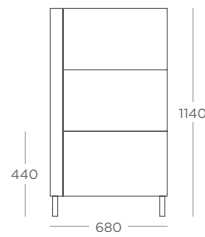

MED BACK LH END
CONMMBL

MED BACK RH END
CONMMBR