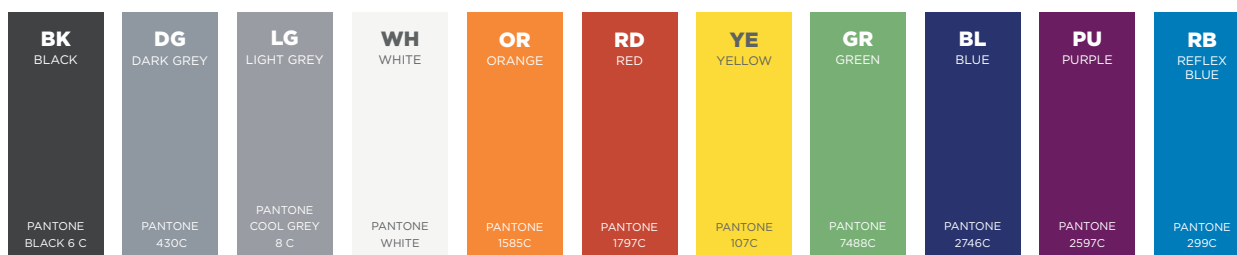

STANDARD PALETTE

2024 COLOUR PALETTE

ROCHESTER POLYPROPYLENE SHELL FINISHES

LORIA POLYPROPYLENE FINISHES

Plastic bases available in

PET FELT FINISHES

TABLE TOP EDGE DETAILING

- MFC** MELAMINE FACED CHIPBOARD
- MRM** SPRAYED MOISTURE RESISTANT MDF
- LAMS** LAMINATE SQUARE EDGE
- LAMC** LAMINATE CHAMFERED EDGE
- VEN** VENEER FINISH
- FEN** FENIX FINISH