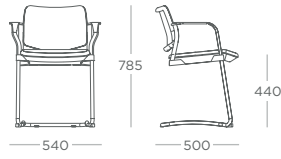

7 SIDE CHAIR - 4 LEG
OPI.L

ARMCHAIR - 4 LEG
OPI.L.A

4 SIDE CHAIR w CASTORS
OPI.L.C

ARMCHAIR w CASTORS
OPI.L.C.A

6 SIDE CHAIR - CANTILEVER
OPI.CF

ARMCHAIR - CANTILEVER
OPI.CF.A

SIDE CHAIR - SWIVEL
OPI.SF

ARMCHAIR - SWIVEL
OPI.SF.A

FINISHES

PLASTIC FINISHES

METAL FRAME FINISHES

SWIVEL FRAME FINISH

MESH FINISH

PRICING Pricing without arms

		COM	1*	2*	3*	4*	5*	6*	7*
MESH BACK, UPHOLSTERED SEAT	OPI.L	£250	£266	£274	£282	£286	£290	£302	£314
	OPI.CF	£292	£308	£316	£324	£328	£332	£344	£356
	OPI.SF	£363	£379	£387	£395	£399	£403	£415	£427
PLASTIC BACK, UPHOLSTERED SEAT	OPI.L	£207	£219	£225	£231	£234	£237	£246	£255
	OPI.CF	£249	£261	£267	£273	£276	£279	£288	£297
	OPI.SF	£320	£332	£338	£344	£347	£350	£359	£368
UPHOLSTERED SEAT & BACK	OPI.L	£279	£295	£303	£311	£315	£319	£331	£343
	OPI.CF	£321	£337	£345	£353	£357	£361	£373	£385
	OPI.SF	£392	£408	£416	£424	£428	£432	£444	£456
PLASTIC SEAT & BACK	OPI.L	£108							
	OPI.CF	£149							
	OPI.SF	£258							
MESH BACK, PLASTIC SEAT	OPI.L	£155							
	OPI.CF	£197							
	OPI.SF	£310							