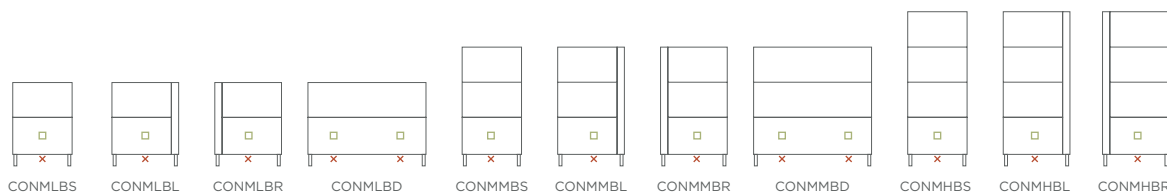

POWER & DATA UNIT OPTIONS

× Phase

□ Plateau 2G

POWER & DATA LOCATIONS

Converse Station

PRICING

	HEIGHT	COM	1*	2*	3*	4*	5*	6*	7*	TABLE*		WOOD LEGS	MEDIA*
										MFC	LAM		
CONS2	LOW	£4,338	£4,578	£4,978	£5,538	£6,178	£6,898	£7,858	£9,058	+£316	+£442	+£311	-
	MEDIUM	£4,798	£5,083	£5,558	£6,223	£6,983	£7,838	£8,978	£10,403	+£316	+£442	+£311	-
	HIGH	£5,301	£5,631	£6,181	£6,951	£7,831	£8,821	£10,141	£11,791	+£316	+£442	+£311	+£210
CONS4	LOW	£5,648	£5,978	£6,528	£7,298	£8,178	£9,168	£10,488	£12,138	+£382	+£552	+£311	-
	MEDIUM	£6,341	£6,716	£7,341	£8,216	£9,216	£10,341	£11,841	£13,716	+£382	+£552	+£311	-
	HIGH	£6,887	£7,307	£8,007	£8,987	£10,107	£11,367	£13,047	£15,147	+£382	+£552	+£311	+£210
CONS6	LOW	£7,266	£7,656	£8,306	£9,216	£10,256	£11,426	£12,986	£14,936	+£398	+£578	+£466	-
	MEDIUM	£8,073	£8,508	£9,233	£10,248	£11,408	£12,713	£14,453	£16,628	+£398	+£578	+£466	-
	HIGH	£8,677	£9,157	£9,957	£11,077	£12,357	£13,797	£15,717	£18,117	+£398	+£578	+£466	+£210