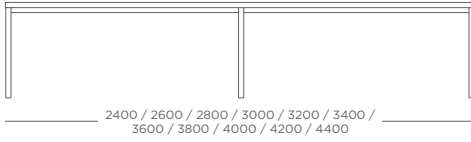

AXIOM - 6 LEG

DINING TABLE - 6 LEG
AXIDT