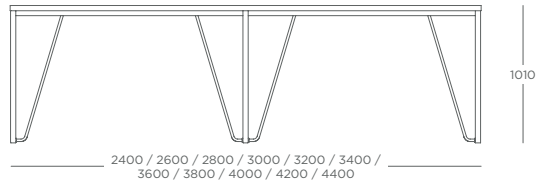

POSEUR TABLE - 6 LEG
AXIPT

LENGTH	WIDTH 800				WIDTH 1000				WIDTH 1200				FRAME COLOUR
	MFC 25MM	MFC 40MM	LAM 25MM	LAM 40MM	MFC 25MM	MFC 40MM	LAM 25MM	LAM 40MM	MFC 25MM	MFC 40MM	LAM 25MM	LAM 40MM	
2400	£1,149	£1,285	£1,272	£1,483	£1,319	£1,515	£1,486	£1,790	£1,426	£1,630	£1,622	£1,938	+£98
2600	£1,158	£1,294	£1,289	£1,496	£1,328	£1,522	£1,503	£1,809	£1,435	£1,639	£1,635	£1,953	+£98
2800	£1,174	£1,307	£1,307	£1,513	£1,347	£1,541	£1,525	£1,827	£1,451	£1,655	£1,657	£1,973	+£98
3000	£1,192	£1,323	£1,325	£1,536	£1,366	£1,556	£1,552	£1,843	£1,469	£1,673	£1,680	£1,988	+£98
3200	£1,212	£1,354	£1,349	£1,568	£1,392	£1,577	£1,577	£1,865	£1,500	£1,694	£1,715	£2,015	+£98
3400	£1,244	£1,404	£1,410	£1,633	£1,412	£1,587	£1,608	£1,880	£1,514	£1,702	£1,731	£2,021	+£98
3600	£1,288	£1,465	£1,462	£1,736	£1,429	£1,606	£1,630	£1,906	£1,526	£1,708	£1,751	£2,032	+£98
3800	£1,400	£1,583	£1,574	£1,860	£1,539	£1,733	£1,738	£2,053	£1,639	£1,899	£1,861	£2,280	+£98
4000	£1,415	£1,611	£1,590	£1,894	£1,552	£1,787	£1,753	£2,117	£1,657	£2,001	£1,886	£2,419	+£98
4200	£1,433	£1,624	£1,608	£1,915	£1,559	£1,841	£1,771	£2,190	£1,668	£2,074	£1,903	£2,535	+£98
4400	£1,454	£1,647	£1,644	£1,944	£1,580	£1,897	£1,790	£2,281	£1,687	£2,150	£1,925	£2,642	+£98

LENGTH	WIDTH 500				WIDTH 600				WIDTH 700				WIDTH 800				FRAME COLOUR
	MFC 25MM	MFC 40MM	LAM 25MM	LAM 40MM	MFC 25MM	MFC 40MM	LAM 25MM	LAM 40MM	MFC 25MM	MFC 40MM	LAM 25MM	LAM 40MM	MFC 25MM	MFC 40MM	LAM 25MM	LAM 40MM	
2400	£1,363	£1,475	£1,410	£1,583	£1,299	£1,463	£1,395	£1,649	£1,335	£1,479	£1,440	£1,663	£1,388	£1,524	£1,495	£1,706	+£98
2600	£1,386	£1,498	£1,443	£1,616	£1,308	£1,477	£1,406	£1,668	£1,343	£1,547	£1,451	£1,767	£1,399	£1,535	£1,507	£1,721	+£98
2800	£1,409	£1,521	£1,477	£1,650	£1,326	£1,496	£1,432	£1,696	£1,361	£1,611	£1,477	£1,864	£1,413	£1,546	£1,530	£1,736	+£98
3000	£1,441	£1,553	£1,519	£1,692	£1,346	£1,533	£1,455	£1,746	£1,381	£1,656	£1,500	£1,926	£1,433	£1,561	£1,553	£1,752	+£98
3200	£1,476	£1,588	£1,563	£1,736	£1,374	£1,573	£1,489	£1,798	£1,409	£1,714	£1,534	£2,006	£1,451	£1,592	£1,572	£1,791	+£98
3400	£1,501	£1,618	£1,598	£1,779	£1,392	£1,603	£1,513	£1,840	£1,427	£1,745	£1,558	£2,051	£1,483	£1,643	£1,610	£1,866	+£98
3600	£1,522	£1,643	£1,630	£1,818	£1,399	£1,644	£1,524	£1,903	£1,434	£1,780	£1,569	£2,105	£1,527	£1,704	£1,685	£1,959	+£98
3800	£1,647	£1,769	£1,759	£1,947	£1,540	£1,756	£1,677	£2,012	£1,576	£1,896	£1,722	£2,219	£1,639	£1,831	£1,793	£2,090	+£98
4000	£1,672	£1,815	£1,794	£2,016	£1,579	£1,769	£1,733	£2,028	£1,614	£1,911	£1,778	£2,239	£1,654	£1,850	£1,813	£2,117	+£98
4200	£1,696	£1,842	£1,829	£2,055	£1,601	£1,794	£1,765	£2,063	£1,636	£1,926	£1,810	£2,259	£1,671	£1,872	£1,833	£2,148	+£98
4400	£1,721	£1,867	£1,864	£2,090	£1,633	£1,827	£1,811	£2,111	£1,668	£1,941	£1,856	£2,278	£1,693	£1,886	£1,867	£2,167	+£98

CASTORS 4 LEG +£86
CASTORS 6 LEG +£135