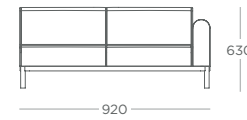

2 SEAT SOFA ION2 2 SEAT - NON ARM ION2.AL 2 SEAT - NON ARM - SEAT END - RHS ION2.AL.SER 2 SEAT - NON ARM - SEAT END - LHS ION2.AL.SEL

	METAL LEG								OAK FRAME	WOODEN FRAME		METAL FRAME	
	COM	1*	2*	3*	4*	5*	6*	7*					
ION2	£2,786	£2,926	£2,996	£3,066	£3,101	£3,136	£3,241	£3,346	+£203	+£45	+£39		
ION2.AL	£2,467	£2,647	£2,737	£2,827	£2,872	£2,917	£3,052	£3,187	+£203	+£45	+£39		
ION2.AL.SER	£3,161	£3,341	£3,431	£3,521	£3,566	£3,611	£3,746	£3,881	+£203	+£45	+£39		
ION2.AL.SEL	£3,161	£3,341	£3,431	£3,521	£3,566	£3,611	£3,746	£3,881	+£203	+£45	+£39		

2 SEAT - NON ARM - TABLE
END - RHS
ION2.AL.TER

2 SEAT - NON ARM - TABLE
END - LHS
ION2.AL.TEL

2 SEAT - SINGLE ARM
- RHS
ION2.A.R

2 SEAT - SINGLE ARM
- LHS
ION2.A.L

	METAL LEG							
	COM	1*	2*	3*	4*	5*	6*	7*
* ION2.AL.TER	£2,779	£2,959	£3,049	£3,139	£3,184	£3,229	£3,364	£3,499
* ION2.AL.TEL	£2,779	£2,959	£3,049	£3,139	£3,184	£3,229	£3,364	£3,499
ION2.A.R	£2,810	£2,990	£3,080	£3,170	£3,215	£3,260	£3,395	£3,530
ION2.A.L	£2,810	£2,990	£3,080	£3,170	£3,215	£3,260	£3,395	£3,530