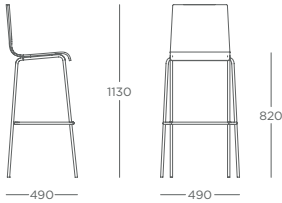

 Custom RAL frame **£POA**

CHAIRS & STOOLS

CHAIRS & STOOLS

 CHAIR - 4 LEG METAL FRAME
JINDC.F

 CHAIR - SKID FRAME
JINDC.S

CHAIR - WOODEN FRAME
JINDC.W

BARSTOOL - 4 LEG METAL FRAME
JINBA.F

BARSTOOL - SKID FRAME
JINBA.S