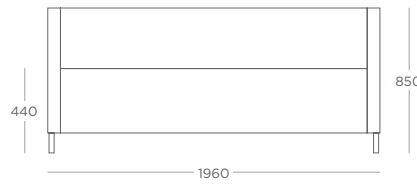

3 SEATER -
LOW BACK
CON3LB

	COM	1*	2*	3*	4*	5*	6*	7*
CON1LB	£1,445	£1,550	£1,725	£1,970	£2,250	£2,565	£2,985	£3,510
CON2LB	£1,938	£2,088	£2,338	£2,688	£3,088	£3,538	£4,138	£4,888
CON3LB	£2,547	£2,727	£3,027	£3,447	£3,927	£4,467	£5,187	£6,087

WOODEN LEG	METAL LEG
+£45	+£39
+£45	+£39
+£45	+£39