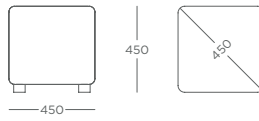

Boost & Block

Collaboration

**BLOCK
BLO**

PRICING

	COM	1*	2*	3*	4*	5*	6*	7*	CASTORS
BOS	£289	£309	£319	£329	£334	£339	£344	£349	+£5
BLO	£268	£288	£298	£308	£313	£318	£323	£328	+£5

NOTE: Boost & Block come with black glides as standard.

OPTIONS

Fabrics Page 124

Foot option - Castors