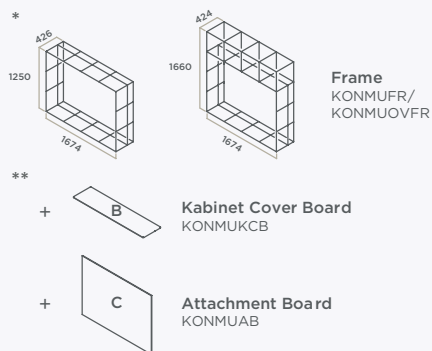

COMPONENT BREAKDOWN