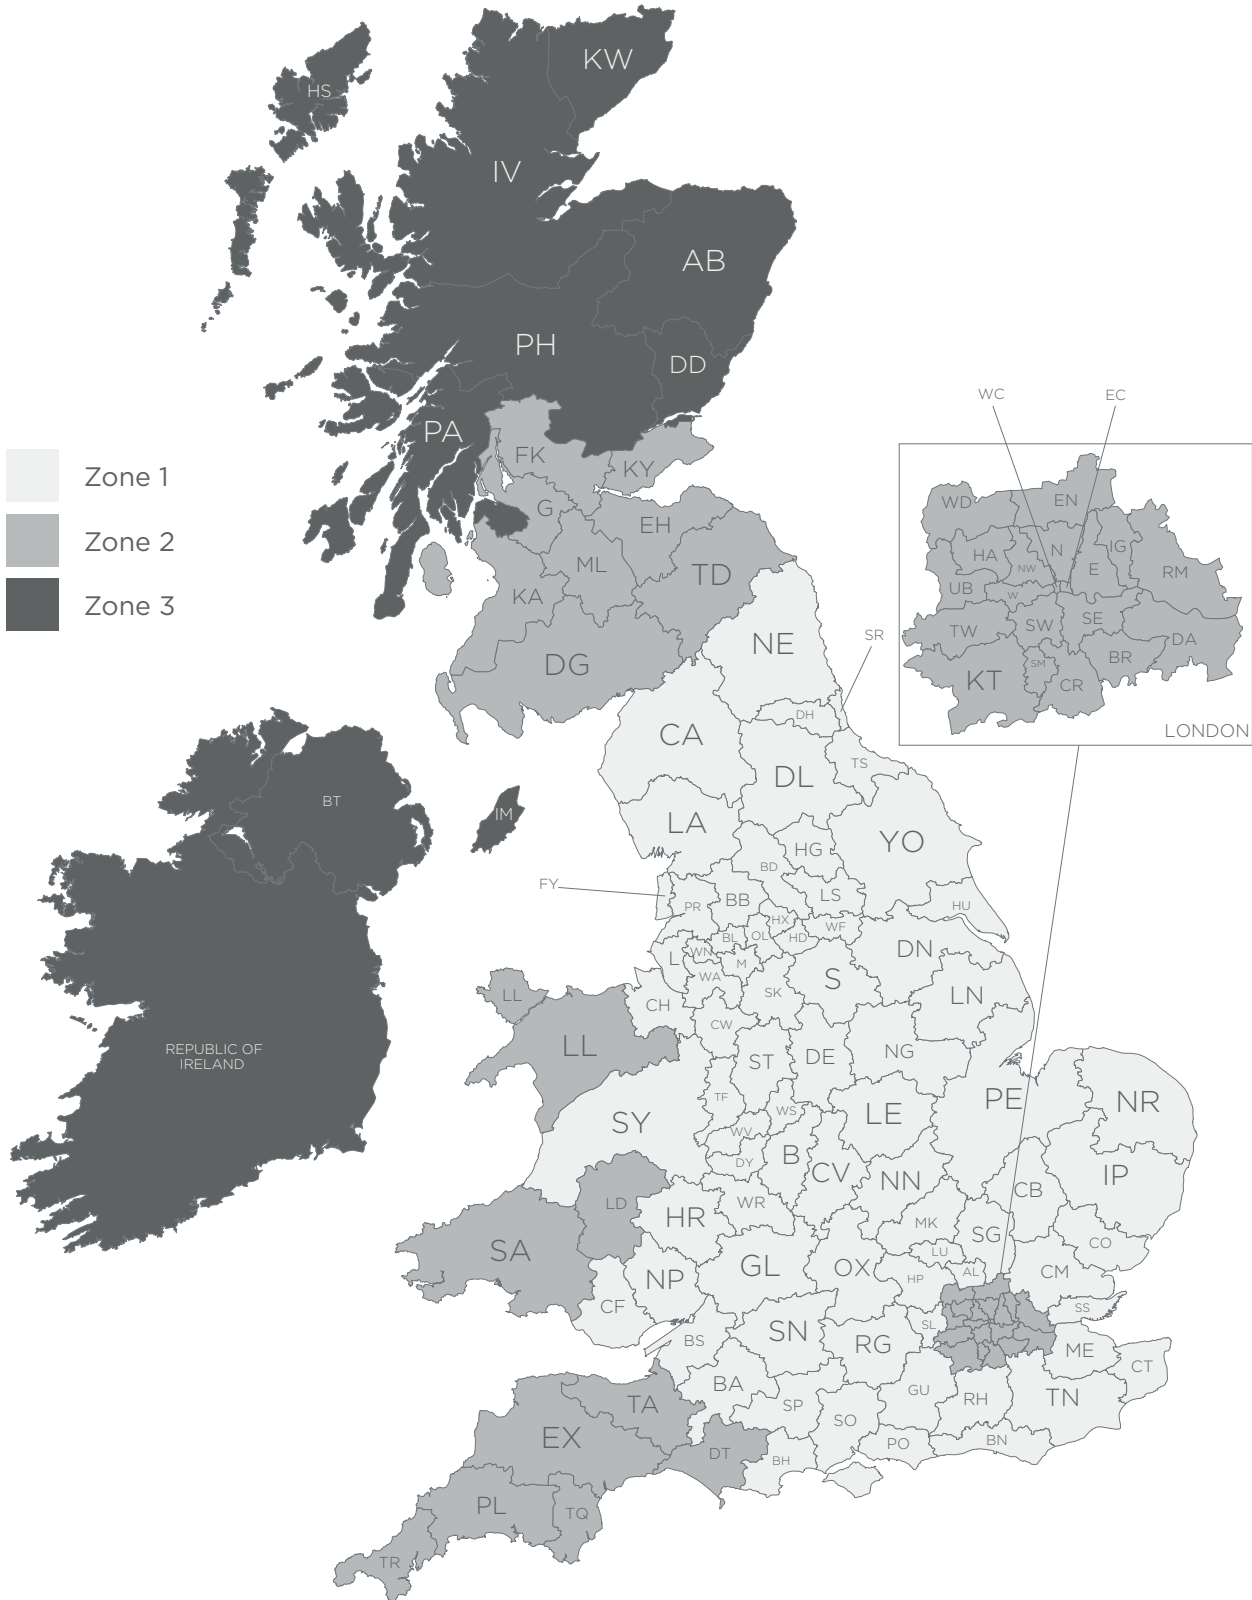

Delivery Zones

	£0 - £149	£150 - £999	£1000 - £2500	£2500 +
Zone 1	£25	£50	£85	FOC
Zone 2	£35	£70	£105	FOC
Zone 3	£60	£95	£170	POA