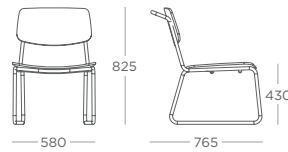

43

VINNA

Task Chair

44

DINING CHAIR
ANTDC.NA

DINING CHAIR w ARMS
ANTDC.A

DINING CHAIR - SKID
ANTDC.NA.SK

DINING CHAIR w ARMS - SKID
ANTDC.A.SK

LOUNGE CHAIR
ANTLC.NA

LOUNGE CHAIR w ARMS
ANTLC.A

LOUNGE CHAIR - SKID
ANTLC.NA.SK

LOUNGE CHAIR w ARMS - SKID
ANTLC.A.SK

BARSTOOL
ANTBA

BARSTOOL - 650mm
ANTBA.L

FINISHES

 Standard finish for pricing