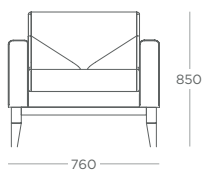

Pluto

Grommet

Matrix

Breakout | Lounge

ARMCHAIR
MAT1

2 SEATER
MAT2

SIDE VIEW
SEAT HEIGHT & DEPTH

FINISHES