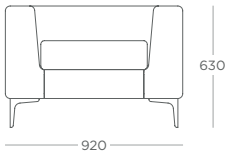

Cube

Breakout | Lounge

ARMCHAIR
CUB1