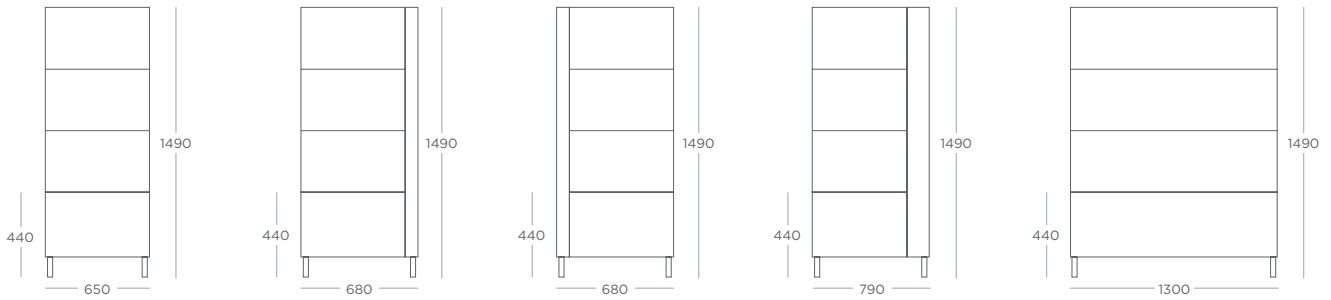

HIGH BACK SINGLE
CONMHBS

HIGH BACK LH END
CONMHBL

HIGH BACK RH END
CONMHBR

HIGH BACK CORNER
CONMHBC

HIGH BACK DOUBLE
CONMHBD

	COM	1*	2*	3*	4*	5*	6*	7*
CONMHBS	£1,218	£1,308	£1,458	£1,668	£1,908	£2,178	£2,538	£2,988
CONMHBL	£1,547	£1,637	£1,787	£1,997	£2,237	£2,507	£2,867	£3,317
CONMHBR	£1,547	£1,637	£1,787	£1,997	£2,237	£2,507	£2,867	£3,317
CONMHBC	£1,558	£1,648	£1,798	£2,008	£2,248	£2,518	£2,878	£3,328
CONMHBD	£1,819	£1,954	£2,179	£2,494	£2,854	£3,259	£3,799	£4,474

WOODEN LEG	METAL LEG
+£45	+£39
+£45	+£39
+£45	+£39
+£45	+£39
+£45	+£39