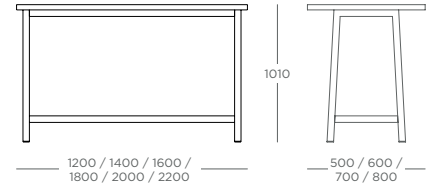

**POSEUR TABLE
APXPTW**

APEX BENCH APXBW

LENGTH	WIDTH 400				FRAME COLOUR	UPHOLSTERED SEAT PAD					
	MFC 25MM	MFC 40MM	LAM 25MM	LAM 40MM		COM	1*	2*	3*	4*	5*
1000	£1,045	£1,077	£1,126	£1,179	+£62	£202	£217	£227	£237	£242	£247
1200	£1,070	£1,115	£1,155	£1,229	+£62	£210	£228	£240	£252	£258	£264
1400	£1,079	£1,134	£1,167	£1,257	+£62	£218	£239	£253	£267	£274	£281
1600	£1,104	£1,154	£1,194	£1,277	+£62	£226	£250	£266	£282	£290	£298
1800	£1,118	£1,187	£1,214	£1,329	+£62	£234	£261	£279	£297	£306	£315
2000	£1,226	£1,292	£1,342	£1,452	+£62	£242	£272	£292	£312	£322	£332

APEX DINING TABLE APXDTW

LENGTH	WIDTH 800				WIDTH 1000				WIDTH 1200				FRAME COLOUR
	MFC 25MM	MFC 40MM	LAM 25MM	LAM 40MM	MFC 25MM	MFC 40MM	LAM 25MM	LAM 40MM	MFC 25MM	MFC 40MM	LAM 25MM	LAM 40MM	
1200	£1,352	£1,483	£1,520	£1,625	£1,507	£1,621	£1,634	£1,824	£1,580	£1,675	£1,725	£1,883	+£62
1400	£1,364	£1,495	£1,539	£1,641	£1,521	£1,626	£1,656	£1,829	£1,593	£1,691	£1,744	£1,906	+£62
1600	£1,382	£1,523	£1,566	£1,675	£1,549	£1,635	£1,688	£1,849	£1,622	£1,716	£1,780	£1,935	+£62
1800	£1,417	£1,577	£1,624	£1,761	£1,568	£1,651	£1,716	£1,854	£1,636	£1,721	£1,800	£1,940	+£62
2000	£1,476	£1,655	£1,714	£1,879	£1,651	£1,729	£1,803	£1,932	£1,723	£1,948	£1,893	£2,266	+£62
2200	£1,495	£1,690	£1,744	£1,893	£1,667	£1,815	£1,824	£2,070	£1,740	£1,956	£1,915	£2,274	+£62

APEX POSEUR TABLE APXPTW

LENGTH	WIDTH 500				WIDTH 600				WIDTH 700				WIDTH 800				FRAME COLOUR
	MFC 25MM	MFC 40MM	LAM 25MM	LAM 40MM	MFC 25MM	MFC 40MM	LAM 25MM	LAM 40MM	MFC 25MM	MFC 40MM	LAM 25MM	LAM 40MM	MFC 25MM	MFC 40MM	LAM 25MM	LAM 40MM	
1200	£1,395	£1,447	£1,464	£1,550	£1,497	£1,574	£1,589	£1,715	£1,575	£1,642	£1,672	£1,784	£1,671	£1,734	£1,771	£1,876	+£62
1400	£1,418	£1,470	£1,499	£1,585	£1,511	£1,591	£1,609	£1,741	£1,589	£1,706	£1,693	£1,886	£1,685	£1,747	£1,790	£1,893	+£62
1600	£1,456	£1,508	£1,549	£1,635	£1,540	£1,633	£1,644	£1,798	£1,618	£1,761	£1,727	£1,964	£1,709	£1,775	£1,818	£1,927	+£62
1800	£1,479	£1,535	£1,583	£1,678	£1,554	£1,668	£1,663	£1,852	£1,632	£1,793	£1,747	£2,015	£1,746	£1,828	£1,876	£2,013	+£62
2000	£1,575	£1,642	£1,692	£1,802	£1,664	£1,752	£1,794	£1,941	£1,741	£1,880	£1,877	£2,108	£1,831	£1,923	£1,966	£2,118	+£62
2200	£1,600	£1,668	£1,729	£1,842	£1,691	£1,782	£1,835	£1,985	£1,769	£1,896	£1,919	£2,130	£1,852	£1,942	£1,995	£2,145	+£62