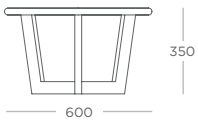

LOW COFFEE TABLE
STRCL