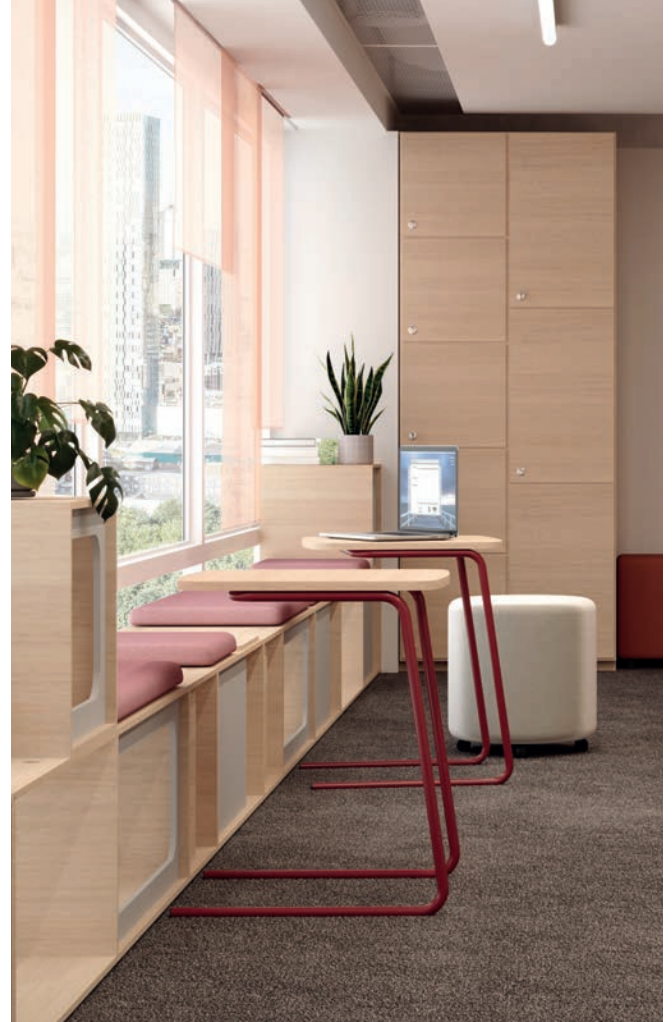

POWER & DATA

Contact sales on 01295 221353 or at sales@ornfurniture.com for Power & Data details and pricing.