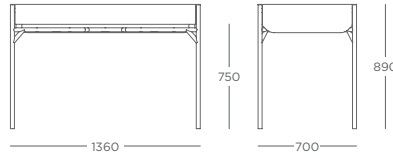

TABLE with MID SCREENS
DEL.M