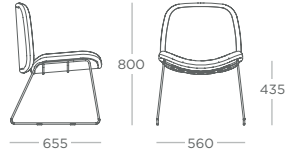

FINISHES

BK DG LG WH

PRICING

	STANDARD	UPHOLSTERED SEAT PAD				
		COM	1*	2*	3*	4*
KOYDC.NA	£142	£239	£259	£269	£279	£284
KOYDC.A	£164	£261	£281	£291	£301	£306
KOYBA	£200	£297	£317	£327	£337	£342

OPTIONS

Fabrics [Page 124](#)

Suitable for outdoor use

Stacking options

Multi

Breakout | Lounge | Meeting | Work-Café

DINING CHAIR
MULDC

LOUNGE CHAIR
MULLC

LOW STOOL
MULBAL

HIGH STOOL
MULBA