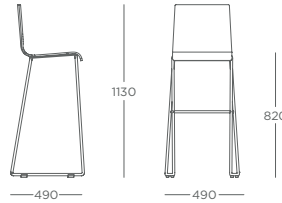

 Custom RAL frame **£POA**

CHAIRS & STOOLS

CHAIRS & STOOLS

 CHAIR - 4 LEG METAL FRAME
JINDC.F

 CHAIR - SKID FRAME
JINDC.S

CHAIR - WOODEN FRAME
JINDC.W

BARSTOOL - 4 LEG METAL FRAME
JINBA.F

BARSTOOL - SKID FRAME
JINBA.S