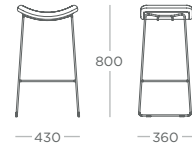

FINISHES

BK DG LG WH

PRICING

	STANDARD	UPHOLSTERED SEAT PAD				
		COM	1*	2*	3*	4*
KOYDC.NA	£142	£239	£259	£269	£279	£284
KOYDC.A	£164	£261	£281	£291	£301	£306
KOYBA	£200	£297	£317	£327	£337	£342

OPTIONS

Fabrics [Page 124](#)

Suitable for outdoor use

Stacking options

Multi

Breakout | Lounge | Meeting | Work-Café

DINING CHAIR
MULDC

LOUNGE CHAIR
MULLC

LOW STOOL
MULBAL

HIGH STOOL
MULBA