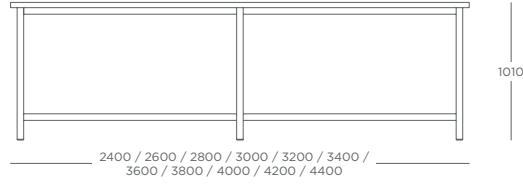

POSEUR TABLE - 6 LEG
APXPTW

APEX DINING TABLE - 6 LEG APXDTW

LENGTH	WIDTH 800				WIDTH 1000				WIDTH 1200				FRAME COLOUR
	MFC 25MM	MFC 40MM	LAM 25MM	LAM 40MM	MFC 25MM	MFC 40MM	LAM 25MM	LAM 40MM	MFC 25MM	MFC 40MM	LAM 25MM	LAM 40MM	
2400	£1,947	£2,657	£2,147	£2,940	£2,090	£2,909	£2,345	£3,285	£2,216	£3,060	£2,507	£3,476	+£106
2600	£1,957	£2,667	£2,166	£2,956	£2,100	£2,917	£2,364	£3,305	£2,227	£3,070	£2,522	£3,493	+£106
2800	£1,974	£2,681	£2,185	£2,974	£2,119	£2,936	£2,388	£3,324	£2,243	£3,087	£2,546	£3,515	+£106
3000	£1,997	£2,702	£2,209	£3,003	£2,143	£2,956	£2,421	£3,346	£2,266	£3,110	£2,574	£3,536	+£106
3200	£2,023	£2,738	£2,240	£3,042	£2,175	£2,983	£2,453	£3,376	£2,302	£3,136	£2,617	£3,570	+£106
3400	£2,055	£2,787	£2,303	£3,110	£2,196	£2,995	£2,486	£3,394	£2,318	£3,147	£2,635	£3,579	+£106
3600	£2,097	£2,844	£2,357	£3,213	£2,212	£3,013	£2,509	£3,420	£2,330	£3,152	£2,657	£3,591	+£106
3800	£2,251	£3,004	£2,518	£3,387	£2,365	£3,182	£2,666	£3,617	£2,484	£3,380	£2,816	£3,889	+£106
4000	£2,267	£3,033	£2,536	£3,424	£2,379	£3,234	£2,683	£3,683	£2,504	£3,478	£2,843	£4,029	+£106
4200	£2,286	£3,048	£2,557	£3,447	£2,388	£3,286	£2,704	£3,758	£2,516	£3,549	£2,863	£4,148	+£106
4400	£2,308	£3,072	£2,595	£3,478	£2,410	£3,341	£2,725	£3,852	£2,536	£3,621	£2,887	£4,257	+£106

APEX POSEUR TABLE - 6 LEG APXPTW

LENGTH	WIDTH 500				WIDTH 600				WIDTH 700				WIDTH 800				FRAME COLOUR
	MFC 25MM	MFC 40MM	LAM 25MM	LAM 40MM	MFC 25MM	MFC 40MM	LAM 25MM	LAM 40MM	MFC 25MM	MFC 40MM	LAM 25MM	LAM 40MM	MFC 25MM	MFC 40MM	LAM 25MM	LAM 40MM	
2400	£2,524	£2,629	£2,662	£2,835	£2,690	£2,843	£2,873	£3,126	£2,822	£2,956	£3,016	£3,239	£2,981	£3,107	£3,181	£3,391	+£106
2600	£2,547	£2,652	£2,697	£2,870	£2,700	£2,858	£2,886	£3,148	£2,831	£3,022	£3,029	£3,345	£2,993	£3,120	£3,194	£3,408	+£106
2800	£2,570	£2,675	£2,732	£2,905	£2,719	£2,877	£2,913	£3,177	£2,850	£3,083	£3,056	£3,443	£3,008	£3,132	£3,219	£3,425	+£106
3000	£2,607	£2,711	£2,780	£2,954	£2,743	£2,918	£2,942	£3,233	£2,874	£3,131	£3,085	£3,511	£3,032	£3,152	£3,248	£3,446	+£106
3200	£2,646	£2,751	£2,832	£3,005	£2,776	£2,962	£2,983	£3,292	£2,908	£3,192	£3,126	£3,599	£3,056	£3,188	£3,274	£3,493	+£106
3400	£2,672	£2,781	£2,870	£3,051	£2,796	£2,993	£3,010	£3,337	£2,927	£3,224	£3,153	£3,646	£3,088	£3,238	£3,314	£3,570	+£106
3600	£2,692	£2,806	£2,902	£3,090	£2,803	£3,031	£3,021	£3,400	£2,934	£3,257	£3,164	£3,700	£3,130	£3,295	£3,390	£3,664	+£106
3800	£2,859	£2,973	£3,081	£3,269	£2,985	£3,186	£3,224	£3,559	£3,116	£3,415	£3,367	£3,864	£3,285	£3,463	£3,548	£3,845	+£106
4000	£2,885	£3,018	£3,118	£3,340	£3,023	£3,200	£3,283	£3,578	£3,154	£3,431	£3,426	£3,886	£3,301	£3,484	£3,570	£3,874	+£106
4200	£2,910	£3,046	£3,155	£3,381	£3,046	£3,226	£3,317	£3,615	£3,177	£3,447	£3,460	£3,909	£3,319	£3,506	£3,592	£3,907	+£106
4400	£2,935	£3,071	£3,192	£3,418	£3,078	£3,259	£3,365	£3,665	£3,209	£3,464	£3,509	£3,931	£3,342	£3,522	£3,629	£3,929	+£106

TABLES