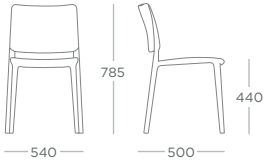

PRICING

	STANDARD	FULLY UPHOLSTERED							WARM GREY SHELL	WARM GREY FRAME	HEIGHT ADJ	
		COM	1*	2*	3*	4*	5*	6*				7*
LORSC.F	£124	£293	£305	£313	£321	£325	£329	£341	£349	+£13	-	-
LORSC.P	£123	£292	£304	£312	£320	£324	£328	£340	£348	+£13	+£10	-
LORSC.S	£157	£324	£336	£344	£352	£356	£360	£372	£380	+£13	-	-
LORSC.W	£346	£508	£520	£528	£536	£540	£544	£556	£564	+£13	-	-
LORSC.X	£202	£368	£380	£388	£396	£400	£404	£416	£424	+£13	-	+£22
LORSC.C	£190	£356	£368	£376	£384	£388	£392	£404	£412	+£13	-	+£22
LORAC.F	£145	£341	£361	£374	£388	£395	£401	£422	£435	+£16	-	-
LORAC.P	£144	£340	£360	£373	£387	£394	£400	£421	£434	+£16	+£10	-
LORAC.S	£177	£372	£392	£406	£419	£426	£433	£453	£467	+£16	-	-
LORAC.W	£366	£556	£576	£590	£603	£610	£617	£637	£650	+£16	-	-
LORAC.X	£222	£416	£436	£450	£463	£470	£477	£497	£510	+£16	-	+£22
LORAC.C	£210	£404	£425	£438	£452	£458	£465	£485	£499	+£16	-	+£22
LORBA.S	£247	£428	£446	£458	£470	£476	£482	£500	£512	+£12	-	-
LORBA.W	£482	£668	£686	£698	£710	£716	£722	£740	£752	+£12	-	-
LORBA.S.L	£247	£428	£446	£458	£470	£476	£482	£500	£512	+£12	-	-
LORBA.W.L	£482	£668	£686	£698	£710	£716	£722	£740	£752	+£12	-	-

	COM	1*	2*	3*	4*	5*	6*	7*	TROLLEY
UPHOLSTERED SEAT PAD	£119	£128	£133	£137	£139	£142	£148	£155	£394

Konya

Meeting | Outdoor | Work-Café

7 DINING CHAIR
KOYDC.NA

7 DINING CHAIR w ARMS
KOYDC.A

4 BARSTOOL
KOYBA