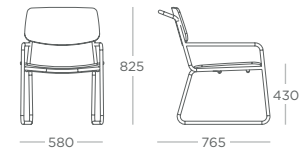

43

VINNA

Task Chair

44

DINING CHAIR
ANTDC.NA

DINING CHAIR w ARMS
ANTDC.A

DINING CHAIR - SKID
ANTDC.NA.SK

DINING CHAIR w ARMS - SKID
ANTDC.A.SK

LOUNGE CHAIR
ANTLC.NA

LOUNGE CHAIR w ARMS
ANTLC.A

LOUNGE CHAIR - SKID
ANTLC.NA.SK

LOUNGE CHAIR w ARMS - SKID
ANTLC.A.SK

BARSTOOL
ANTBA

BARSTOOL - 650mm
ANTBA.L

FINISHES

 Standard finish for pricing