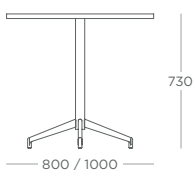

BISTRO TABLE
QUABT

POSEUR TABLE
QUAPT

TOP SHAPE	TOP SIZE	MFC	LAMS	LAMC
CIRCLE	Ø600	£565	£689	£751
	Ø800	£609	£761	£838
SQUARE	600 x 600	£456	£508	£534
	800 x 800	£482	£551	£586
SOFT-SQUARE	600 x 600	£469	£529	£560
	800 x 800	£495	£573	£612
CIRCLE	Ø600	£574	£698	£760
	Ø800	£617	£770	£847
	Ø1000	£626	£785	£864
SQUARE	600 x 600	£465	£516	£543
	800 x 800	£491	£560	£595
	1000 x 1000	£513	£596	£638
SOFT-SQUARE	600 x 600	£478	£538	£569
	800 x 800	£504	£582	£621
	1000 x 1000	£534	£632	£682
CIRCLE	Ø600	£591	£715	£778
	Ø800	£635	£788	£865
SQUARE	600 x 600	£482	£534	£560
	800 x 800	£508	£577	£612
SOFT-SQUARE	600 x 600	£495	£556	£586
	800 x 800	£521	£599	£638