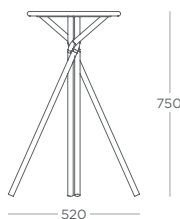

 Stacking options

Twyst Stool

Breakout | Meeting | Outdoor | Work-Café

LOW STOOL
TWY.LB

650 BARSTOOL
TWY.B.L

750 BARSTOOL
TWY.B

FINISHES

WOODEN SEAT FINISHES