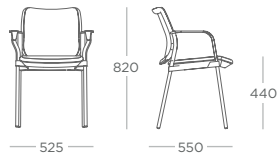

ARMS	CASTORS	WRITING TABLET	TROLLEY	LINKING	BENCH
+£43	+£39	+£78	+£394	+£21	£POA

OPTIONS

Fabrics **Page 124**

Writing Tablet

Gas Lift Mechanism
Swivel Base Only

Linking Clips & Trolley Available

Stacking options

Oppia+

Breakout | Conference | Meeting | Office | Waiting Room

CHAIRS & STOOLS

6 SIDE CHAIR - 4 LEG
OPP.L

5 ARMCHAIR - 4 LEG
OPP.L.A

6 SIDE CHAIR w CASTORS
OPP.L.C

5 ARMCHAIR w CASTORS
OPP.L.C.A

6 SIDE CHAIR - CANTILEVER
OPP.CF