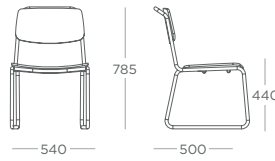

43

VINNA

Task Chair

44

DINING CHAIR
ANTDC.NA

DINING CHAIR w ARMS
ANTDC.A

DINING CHAIR - SKID
ANTDC.NA.SK

DINING CHAIR w ARMS - SKID
ANTDC.A.SK

LOUNGE CHAIR
ANTLC.NA

LOUNGE CHAIR w ARMS
ANTLC.A

LOUNGE CHAIR - SKID
ANTLC.NA.SK

LOUNGE CHAIR w ARMS - SKID
ANTLC.A.SK

BARSTOOL
ANTBA

BARSTOOL - 650mm
ANTBA.L

FINISHES

 Standard finish for pricing