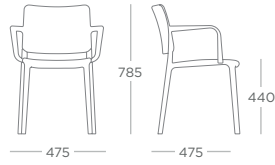

Konya

Meeting | Outdoor | Work-Café