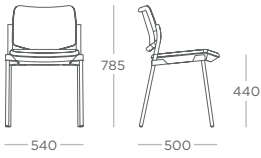

Suitable for outdoor use

Stacking options

Multi

Breakout | Lounge | Meeting | Work-Café

DINING CHAIR
MULDC

LOUNGE CHAIR
MULLC

LOW STOOL
MULBAL

HIGH STOOL
MULBA

7 SIDE CHAIR - 4 LEG
OPI.L

ARMCHAIR - 4 LEG
OPI.L.A

4 SIDE CHAIR w CASTORS
OPI.L.C

ARMCHAIR w CASTORS
OPI.L.C.A

6 SIDE CHAIR - CANTILEVER
OPI.CF

ARMCHAIR - CANTILEVER
OPI.CF.A

SIDE CHAIR - SWIVEL
OPI.SF

ARMCHAIR - SWIVEL
OPI.SF.A