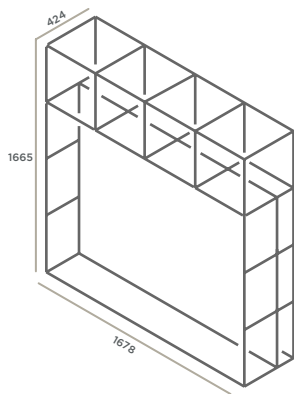

? What is a Konnecting Accessory?

Konnecting Accessories must be used when specifying the Accessory either directly above a Kabinet or on the bottom row of a standard grid frame.

MEDIA UNIT

MEDIA UNIT - KONMU
Maximum Screen Size: W1450mm x H1050mm