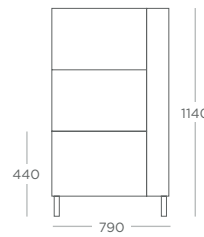

WOODEN LEG	METAL LEG
	
+£45	+£39
+£45	+£39
+£45	+£39
+£45	+£39
+£45	+£39

MED BACK SINGLE
CONMMBS

MED BACK LH END
CONMMBL

MED BACK RH END
CONMMBR

MED BACK CORNER
CONMMBC

MED BACK DOUBLE
CONMMBD

	COM	1*	2*	3*	4*	5*	6*	7*
CONMMBS	£1,110	£1,185	£1,310	£1,485	£1,685	£1,910	£2,210	£2,585
CONMMBL	£1,374	£1,449	£1,574	£1,749	£1,949	£2,174	£2,474	£2,849
CONMMBR	£1,374	£1,449	£1,574	£1,749	£1,949	£2,174	£2,474	£2,849
CONMMBC	£1,402	£1,477	£1,602	£1,777	£1,977	£2,202	£2,502	£2,877
CONMMBD	£1,644	£1,764	£1,964	£2,244	£2,564	£2,924	£3,404	£4,004