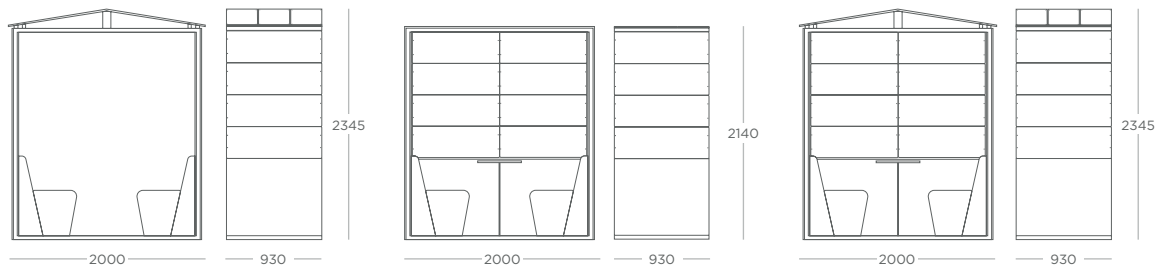

2 SEATER OPEN - PITCHED ROOF
TAL2O.PR

2 SEATER CLOSED - FLAT ROOF
TAL2C.FR

2 SEATER CLOSED - PITCHED ROOF
TAL2C.PR