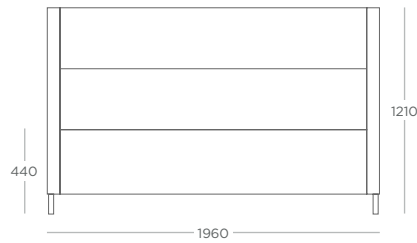

3 SEATER -
MED BACK
CON3MB

	COM	1*	2*	3*	4*	5*	6*	7*
CON1MB	£1,572	£1,692	£1,892	£2,172	£2,492	£2,852	£3,332	£3,932
CON2MB	£2,153	£2,318	£2,593	£2,978	£3,418	£3,913	£4,573	£5,398
CON3MB	£2,805	£3,000	£3,325	£3,780	£4,300	£4,885	£5,665	£6,640

WOODEN LEG	METAL LEG
+£45	+£39
+£45	+£39
+£45	+£39