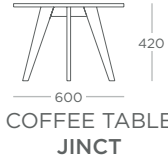

POWER & DATA

Contact sales on 01295 221353 or at sales@ornfurniture.com for Power & Data details and pricing.

COFFEE TABLE
JINCT

TOP SHAPE	TOP SIZE	MFC	LAMS	LAMC
CIRCLE	Ø600	£489	£608	£668
SQUARE	600 x 600	£384	£434	£459
SOFT-SQUARE	600 x 600	£396	£454	£484