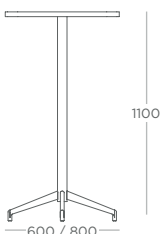

BISTRO TABLE
QUABT

POSEUR TABLE
QUAPT

TOP SHAPE	TOP SIZE	MFC	LAMS	LAMC
CIRCLE	Ø600	£565	£689	£751
	Ø800	£609	£761	£838
SQUARE	600 x 600	£456	£508	£534
	800 x 800	£482	£551	£586
SOFT-SQUARE	600 x 600	£469	£529	£560
	800 x 800	£495	£573	£612
CIRCLE	Ø600	£574	£698	£760
	Ø800	£617	£770	£847
	Ø1000	£626	£785	£864
SQUARE	600 x 600	£465	£516	£543
	800 x 800	£491	£560	£595
	1000 x 1000	£513	£596	£638
SOFT-SQUARE	600 x 600	£478	£538	£569
	800 x 800	£504	£582	£621
	1000 x 1000	£534	£632	£682
CIRCLE	Ø600	£591	£715	£778
	Ø800	£635	£788	£865
SQUARE	600 x 600	£482	£534	£560
	800 x 800	£508	£577	£612
SOFT-SQUARE	600 x 600	£495	£556	£586
	800 x 800	£521	£599	£638