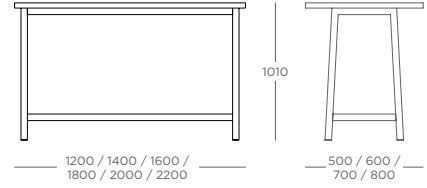

TABLES

APEX - ASH FRAME

**BENCH
APXBW**

**DINING TABLE
APXDTW**

**POSEUR TABLE
APXPTW**

APEX BENCH APXBW

LENGTH	WIDTH 400				FRAME COLOUR	UPHOLSTERED SEAT PAD					
	MFC 25MM	MFC 40MM	LAM 25MM	LAM 40MM		COM	1*	2*	3*	4*	5*
1000	£959	£991	£1,040	£1,093	+£62	£202	£217	£227	£237	£242	£247
1200	£984	£1,029	£1,069	£1,143	+£62	£210	£228	£240	£252	£258	£264
1400	£993	£1,048	£1,080	£1,171	+£62	£218	£239	£253	£267	£274	£281
1600	£1,017	£1,067	£1,107	£1,191	+£62	£226	£250	£266	£282	£290	£298
1800	£1,031	£1,101	£1,128	£1,243	+£62	£234	£261	£279	£297	£306	£315
2000	£1,140	£1,206	£1,256	£1,366	+£62	£242	£272	£292	£312	£322	£332