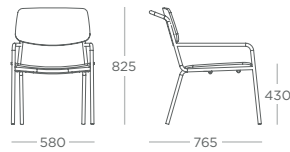

43

VINNA

Task Chair

44

DINING CHAIR
ANTDC.NA

DINING CHAIR w ARMS
ANTDC.A

DINING CHAIR - SKID
ANTDC.NA.SK

DINING CHAIR w ARMS - SKID
ANTDC.A.SK

LOUNGE CHAIR
ANTLC.NA

LOUNGE CHAIR w ARMS
ANTLC.A

LOUNGE CHAIR - SKID
ANTLC.NA.SK

LOUNGE CHAIR w ARMS - SKID
ANTLC.A.SK

BARSTOOL
ANTBA

BARSTOOL - 650mm
ANTBA.L

FINISHES

 Standard finish for pricing