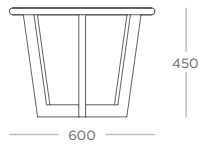

HIGH COFFEE TABLE
STRCH