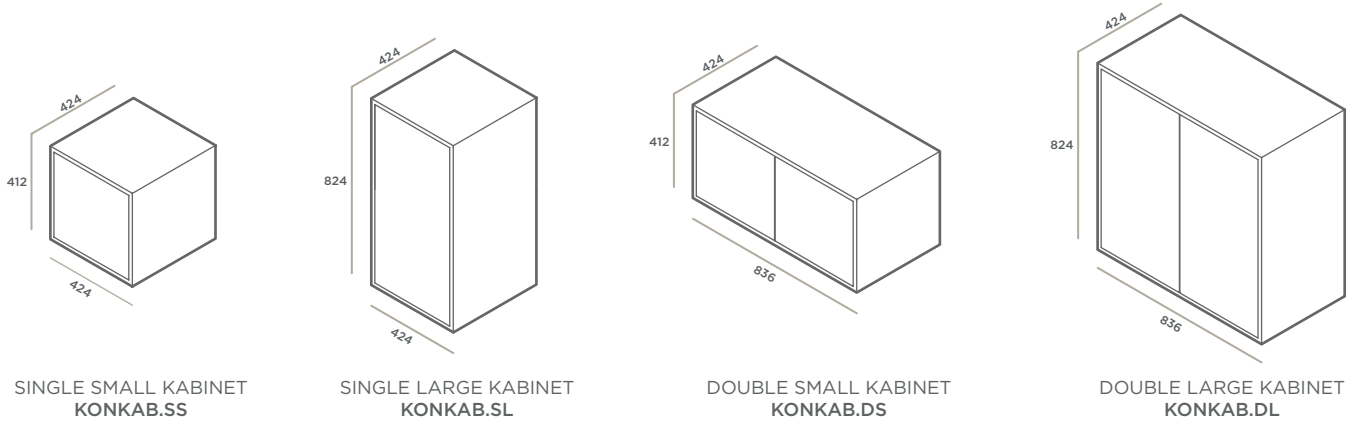

KABINET

PRICING - KABINET

	SINGLE KABINETS						DOUBLE KABINETS					
	KONKAB.SS	KONKAB.SL	CAM LOCK & KEY	KEYPAD LOCK	ADJUSTABLE FOOT	KASTOR	KONKAB.DS	KONKAB.DL	CAM LOCK & KEY	KEYPAD LOCK	ADJUSTABLE FOOT	KASTOR
MFC	£407	£622	+£43	+£110	+£138	+£329	£561	£805	+£86	+£219	+£323	+£514
LAMINATE	£476	£729	+£43	+£110	+£138	+£329	£657	£944	+£86	+£219	+£323	+£514
PLY	£469	£641	+£43	+£110	+£138	+£329	£702	£1,010	+£86	+£219	+£323	+£514
OAK VENEER	£610	£834	+£43	+£110	+£138	+£329	£913	£1,312	+£86	+£219	+£323	+£514

NOTE: Internal Shelf included