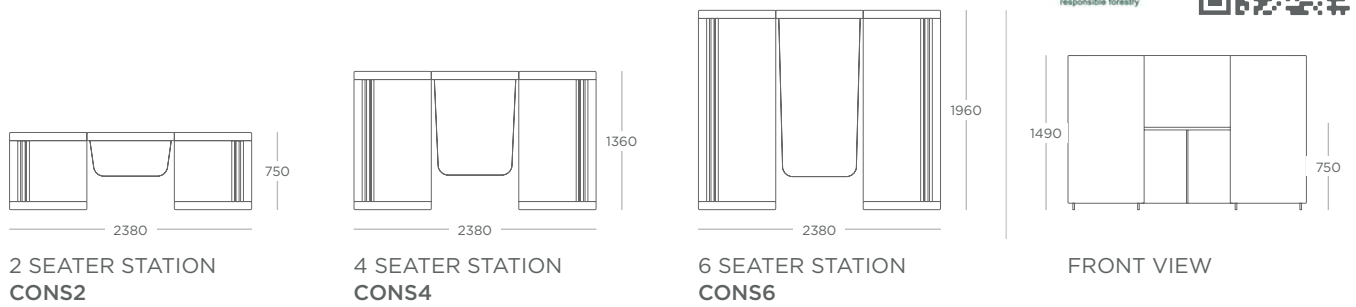

POWER & DATA UNIT OPTIONS

× Phase

□ Plateau 2G

POWER & DATA LOCATIONS

Converse Station

PRICING

	HEIGHT	COM	1*	2*	3*	4*	5*	6*	7*	TABLE*		WOOD LEGS	MEDIA*
										MFC	LAM		
CONS2	LOW	£4,338	£4,578	£4,978	£5,538	£6,178	£6,898	£7,858	£9,058	+£316	+£442	+£311	-
	MEDIUM	£4,798	£5,083	£5,558	£6,223	£6,983	£7,838	£8,978	£10,403	+£316	+£442	+£311	-
	HIGH	£5,301	£5,631	£6,181	£6,951	£7,831	£8,821	£10,141	£11,791	+£316	+£442	+£311	+£210
CONS4	LOW	£5,648	£5,978	£6,528	£7,298	£8,178	£9,168	£10,488	£12,138	+£382	+£552	+£311	-
	MEDIUM	£6,341	£6,716	£7,341	£8,216	£9,216	£10,341	£11,841	£13,716	+£382	+£552	+£311	-
	HIGH	£6,887	£7,307	£8,007	£8,987	£10,107	£11,367	£13,047	£15,147	+£382	+£552	+£311	+£210
CONS6	LOW	£7,266	£7,656	£8,306	£9,216	£10,256	£11,426	£12,986	£14,936	+£398	+£578	+£466	-
	MEDIUM	£8,073	£8,508	£9,233	£10,248	£11,408	£12,713	£14,453	£16,628	+£398	+£578	+£466	-
	HIGH	£8,677	£9,157	£9,957	£11,077	£12,357	£13,797	£15,717	£18,117	+£398	+£578	+£466	+£210