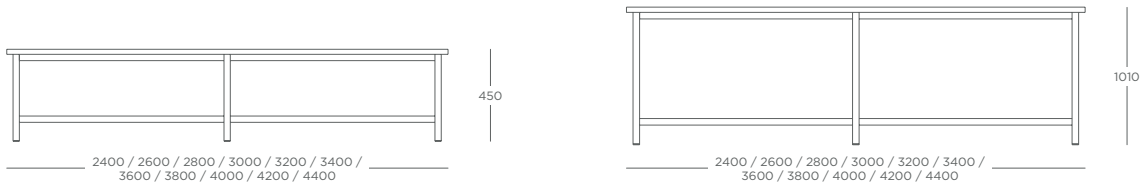

APEX - 6 LEG

DINING TABLE - 6 LEG
APXDT

POSEUR TABLE - 6 LEG
APXPT

LENGTH	WIDTH 800				WIDTH 1000				WIDTH 1200				FRAME COLOUR
	MFC 25MM	MFC 40MM	LAM 25MM	LAM 40MM	MFC 25MM	MFC 40MM	LAM 25MM	LAM 40MM	MFC 25MM	MFC 40MM	LAM 25MM	LAM 40MM	
2400	£1,239	£1,383	£1,439	£1,666	£1,379	£1,587	£1,634	£1,963	£1,480	£1,675	£1,771	£2,092	+£98
2600	£1,249	£1,393	£1,458	£1,682	£1,390	£1,595	£1,654	£1,984	£1,490	£1,686	£1,786	£2,109	+£98
2800	£1,266	£1,407	£1,477	£1,700	£1,409	£1,615	£1,677	£2,003	£1,507	£1,703	£1,809	£2,131	+£98
3000	£1,289	£1,428	£1,501	£1,729	£1,433	£1,635	£1,710	£2,025	£1,530	£1,725	£1,838	£2,152	+£98
3200	£1,315	£1,463	£1,532	£1,768	£1,464	£1,662	£1,743	£2,055	£1,566	£1,751	£1,881	£2,186	+£98
3400	£1,347	£1,513	£1,595	£1,835	£1,485	£1,673	£1,776	£2,072	£1,581	£1,762	£1,899	£2,195	+£98
3600	£1,389	£1,570	£1,649	£1,939	£1,502	£1,692	£1,799	£2,098	£1,593	£1,768	£1,920	£2,206	+£98
3800	£1,543	£1,730	£1,810	£2,113	£1,654	£1,860	£1,956	£2,296	£1,748	£1,996	£2,080	£2,504	+£98
4000	£1,559	£1,759	£1,829	£2,150	£1,669	£1,913	£1,973	£2,362	£1,767	£2,094	£2,106	£2,645	+£98
4200	£1,578	£1,774	£1,849	£2,173	£1,678	£1,965	£1,993	£2,437	£1,780	£2,164	£2,126	£2,763	+£98
4400	£1,600	£1,798	£1,887	£2,204	£1,700	£2,020	£2,015	£2,531	£1,800	£2,237	£2,151	£2,873	+£98

LENGTH	WIDTH 500				WIDTH 600				WIDTH 700				WIDTH 800				FRAME COLOUR
	MFC 25MM	MFC 40MM	LAM 25MM	LAM 40MM	MFC 25MM	MFC 40MM	LAM 25MM	LAM 40MM	MFC 25MM	MFC 40MM	LAM 25MM	LAM 40MM	MFC 25MM	MFC 40MM	LAM 25MM	LAM 40MM	
2400	£1,258	£1,362	£1,396	£1,569	£1,338	£1,491	£1,521	£1,774	£1,380	£1,514	£1,574	£1,797	£1,410	£1,536	£1,610	£1,820	+£98
2600	£1,281	£1,385	£1,431	£1,604	£1,348	£1,505	£1,533	£1,795	£1,389	£1,580	£1,587	£1,903	£1,422	£1,549	£1,623	£1,837	+£98
2800	£1,304	£1,408	£1,466	£1,639	£1,366	£1,525	£1,561	£1,824	£1,408	£1,641	£1,614	£2,001	£1,437	£1,561	£1,648	£1,854	+£98
3000	£1,341	£1,445	£1,514	£1,687	£1,391	£1,566	£1,590	£1,880	£1,432	£1,689	£1,643	£2,069	£1,461	£1,581	£1,677	£1,875	+£98
3200	£1,380	£1,484	£1,566	£1,739	£1,424	£1,610	£1,631	£1,939	£1,466	£1,750	£1,684	£2,157	£1,485	£1,617	£1,703	£1,922	+£98
3400	£1,406	£1,515	£1,604	£1,784	£1,443	£1,640	£1,658	£1,985	£1,485	£1,782	£1,711	£2,204	£1,517	£1,667	£1,743	£1,999	+£98
3600	£1,426	£1,539	£1,636	£1,824	£1,451	£1,679	£1,669	£2,048	£1,492	£1,815	£1,722	£2,258	£1,559	£1,724	£1,819	£2,093	+£98
3800	£1,593	£1,706	£1,815	£2,003	£1,632	£1,834	£1,872	£2,206	£1,674	£1,973	£1,925	£2,422	£1,714	£1,892	£1,977	£2,274	+£98
4000	£1,618	£1,752	£1,852	£2,073	£1,670	£1,848	£1,930	£2,225	£1,712	£1,989	£1,984	£2,444	£1,730	£1,913	£1,999	£2,303	+£98
4200	£1,643	£1,780	£1,889	£2,115	£1,694	£1,873	£1,964	£2,262	£1,735	£2,006	£2,018	£2,467	£1,748	£1,935	£2,021	£2,336	+£98
4400	£1,669	£1,805	£1,926	£2,152	£1,726	£1,906	£2,013	£2,313	£1,767	£2,022	£2,067	£2,489	£1,771	£1,951	£2,058	£2,358	+£98

NOTE: Finishes, Options and Power and Data information on page 72.