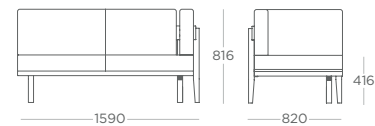

OAK FRAME
+£572
+£352
+£278

WOODEN FRAME	METAL FRAME
+£45	+£39
+£45	+£39
+£45	+£39

2 SEAT SOFA
NEV2

2 SEAT - NON-ARM
NEV2.AL

2 SEAT - LHS SINGLE ARM
NEV2.LSA

	BEECH FRAME							
	COM	1*	2*	3*	4*	5*	6*	7*
NEV2	£3,127	£3,211	£3,267	£3,323	£3,351	£3,379	£3,463	£3,547
NEV2.AL	£2,557	£2,632	£2,682	£2,732	£2,757	£2,782	£2,857	£2,932
NEV2.LSA	£2,859	£2,939	£2,992	£3,045	£3,071	£3,098	£3,177	£3,257