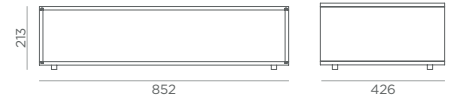

TOWER - DOUBLE - STEP
TOWD.STP

FINISHES

Base Component Wooden Finish

Footplate Finish Options