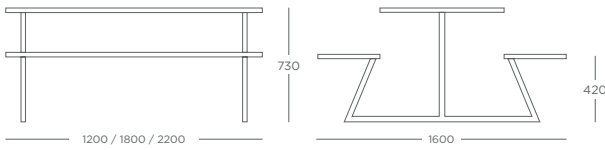

Ply

Pulse

TABLE & BENCH SET NOV

PRICING

TOP SIZE	MFC	LAMS	FRAME COLOUR	UPHOLSTERED SEAT PAD					
				COM	1*	2*	3*	4*	5*
1200	£1,422	£1,918	+£82	£210	£228	£240	£252	£258	£264
1800	£1,695	£2,371	+£82	£234	£261	£279	£297	£306	£315
2200	£1,968	£2,824	+£82	£242	£272	£292	£312	£322	£332