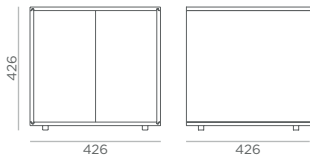

BASE COMPONENTS

TOWER - SINGLE
TOWS