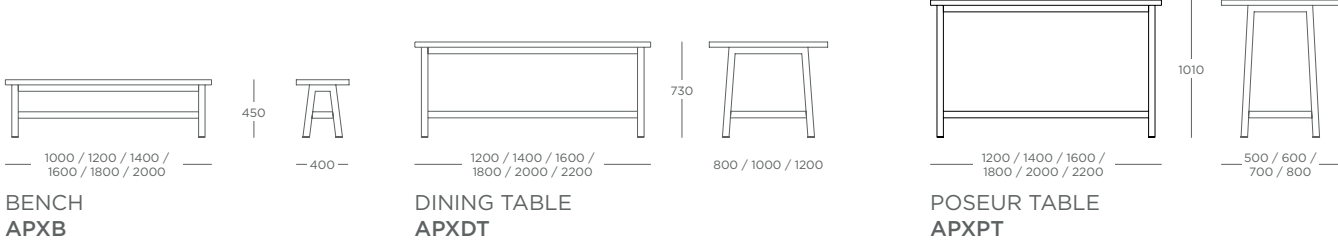

Ply
DT, GDT, PT, BT

Pulse
DT, GDT, PT, BT

APEX

BENCH
APXB

DINING TABLE
APXDT

POSEUR TABLE
APXPT

LENGTH	WIDTH 400				FRAME COLOUR 	UPHOLSTERED SEAT PAD					
	MFC 25MM	MFC 40MM	LAM 25MM	LAM 40MM		COM	1*	2*	3*	4*	5*
	1000	£582	£613	£663		£716	+£82	£202	£217	£227	£237
1200	£607	£652	£692	£766	+£82	£210	£228	£240	£252	£258	£264
1400	£616	£671	£703	£794	+£82	£218	£239	£253	£267	£274	£281
1600	£640	£690	£730	£814	+£82	£226	£250	£266	£282	£290	£298
1800	£654	£724	£751	£866	+£82	£234	£261	£279	£297	£306	£315
2000	£763	£829	£879	£989	+£82	£242	£272	£292	£312	£322	£332

LENGTH	WIDTH 800				WIDTH 1000				WIDTH 1200				FRAME COLOUR 
	MFC 25MM	MFC 40MM	LAM 25MM	LAM 40MM	MFC 25MM	MFC 40MM	LAM 25MM	LAM 40MM	MFC 25MM	MFC 40MM	LAM 25MM	LAM 40MM	
	1200	£644	£775	£812	£917	£796	£911	£924	£1,114	£843	£938	£989	
1400	£656	£787	£831	£934	£811	£916	£945	£1,119	£857	£954	£1,008	£1,170	+£82
1600	£674	£815	£858	£968	£839	£925	£978	£1,139	£886	£980	£1,044	£1,199	+£82
1800	£709	£869	£916	£1,053	£857	£940	£1,006	£1,144	£900	£985	£1,063	£1,204	+£82
2000	£768	£947	£1,006	£1,172	£941	£1,018	£1,093	£1,222	£987	£1,212	£1,156	£1,530	+£82
2200	£787	£982	£1,036	£1,186	£956	£1,104	£1,114	£1,360	£1,003	£1,219	£1,179	£1,523	+£82