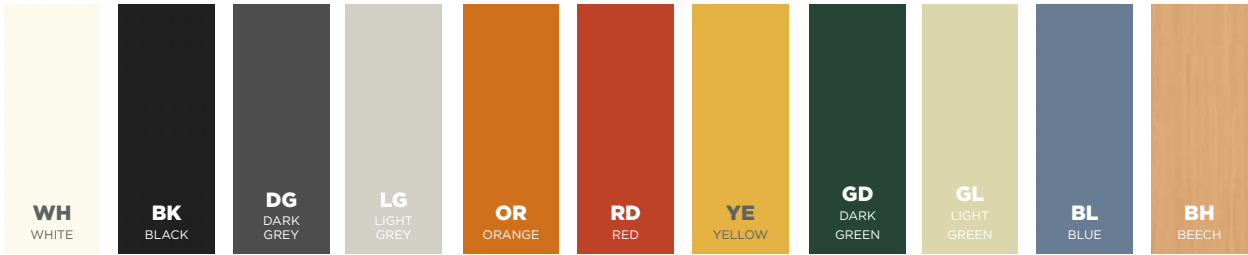

STANDARD PALETTE

2024 COLOUR PALETTE

ROCHESTER POLYPROPYLENE SHELL FINISHES

LORIA POLYPROPYLENE FINISHES

Plastic bases available in

PET FELT FINISHES

TABLE TOP EDGE DETAILING

- MFC** MELAMINE FACED CHIPBOARD
- MRM** SPRAYED MOISTURE RESISTANT MDF
- LAMS** LAMINATE SQUARE EDGE
- LAMC** LAMINATE CHAMFERED EDGE
- VEN** VENEER FINISH
- FEN** FENIX FINISH

SQUARE EDGE

CHAMFERED EDGE

MFC TABLE TOPS & EDGES

Edges also available in

LAMINATE TABLE TOPS & EDGES

Edges also available in

VENEER TABLE TOPS & EDGES

FENIX TABLE TOPS & EDGES