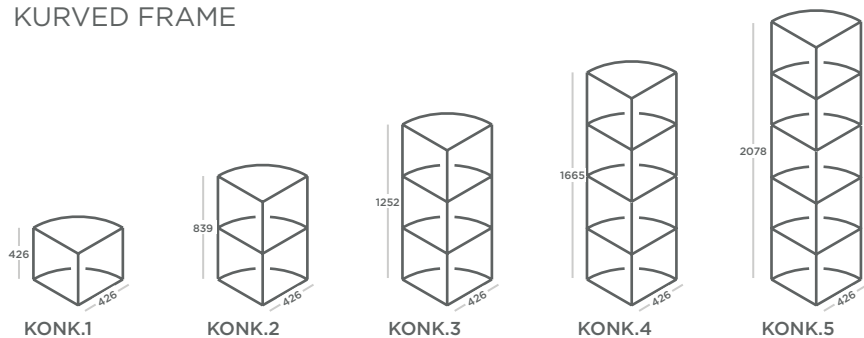

KURVED FRAME

PRICING - KURVED FRAME

	KONK.1	KONK.2	KONK.3	KONK.4	KONK.5	ADJUSTABLE FOOT	KASTOR
BLACK	£202	£259	£338	£412	£504	+£53	+£131
COLOUR	£237	£299	£383	£462	£559	+£53	+£131