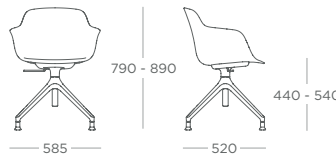

12 SIDE CHAIR - SKID
LORSC.S

SIDE CHAIR - BEECH
LORSC.W

SIDE CHAIR - 4 STAR STATIC
LORSC.X

SIDE CHAIR - 4 STAR CASTOR
LORSC.C

SIDE CHAIR - 4 STAR STATIC
(HEIGHT ADJ)
LORSC.XA

SIDE CHAIR - 4 STAR CASTOR
(HEIGHT ADJ)
LORSC.CA

ARM CHAIR - WIRE LEG
LORAC.F

 ARM CHAIR - PLASTIC LEG
LORAC.P

ARM CHAIR - SKID
LORAC.S

ARM CHAIR - BEECH
LORAC.W

ARM CHAIR - 4 STAR STATIC
LORAC.X

ARM CHAIR - 4 STAR CASTOR
LORAC.C

ARM CHAIR - 4 STAR STATIC
(HEIGHT ADJ)
LORAC.XA