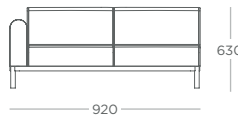

2 SEAT SOFA ION2 2 SEAT - NON ARM ION2.AL 2 SEAT - NON ARM - SEAT END - RHS ION2.AL.SER 2 SEAT - NON ARM - SEAT END - LHS ION2.AL.SEL

	METAL LEG								OAK FRAME	WOODEN FRAME		METAL FRAME	
	COM	1*	2*	3*	4*	5*	6*	7*					
ION2	£2,786	£2,926	£2,996	£3,066	£3,101	£3,136	£3,241	£3,346	+£203	+£45	+£39		
ION2.AL	£2,467	£2,647	£2,737	£2,827	£2,872	£2,917	£3,052	£3,187	+£203	+£45	+£39		
ION2.AL.SER	£3,161	£3,341	£3,431	£3,521	£3,566	£3,611	£3,746	£3,881	+£203	+£45	+£39		
ION2.AL.SEL	£3,161	£3,341	£3,431	£3,521	£3,566	£3,611	£3,746	£3,881	+£203	+£45	+£39		

2 SEAT - NON ARM - TABLE
END - RHS
ION2.AL.TER

2 SEAT - NON ARM - TABLE
END - LHS
ION2.AL.TEL

2 SEAT - SINGLE ARM
- RHS
ION2.A.R

2 SEAT - SINGLE ARM
- LHS
ION2.A.L

	METAL LEG							
	COM	1*	2*	3*	4*	5*	6*	7*
* ION2.AL.TER	£2,779	£2,959	£3,049	£3,139	£3,184	£3,229	£3,364	£3,499
* ION2.AL.TEL	£2,779	£2,959	£3,049	£3,139	£3,184	£3,229	£3,364	£3,499
ION2.A.R	£2,810	£2,990	£3,080	£3,170	£3,215	£3,260	£3,395	£3,530
ION2.A.L	£2,810	£2,990	£3,080	£3,170	£3,215	£3,260	£3,395	£3,530