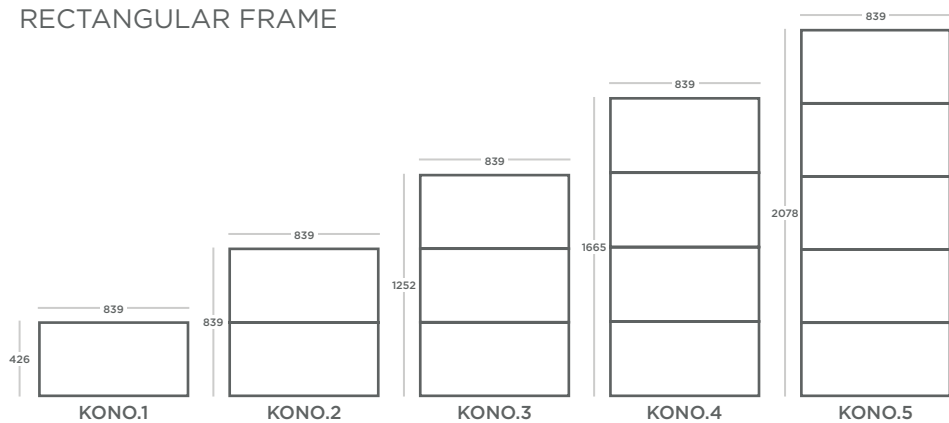

RECTANGULAR FRAME

PRICING - RECTANGLE FRAME

	KONO.1	KONO.2	KONO.3	KONO.4	KONO.5	ADJUSTABLE FOOT	KASTOR
BLACK	£395	£510	£655	£785	£890	+£94	+£198
COLOUR	£430	£555	£710	£850	£965	+£94	+£198