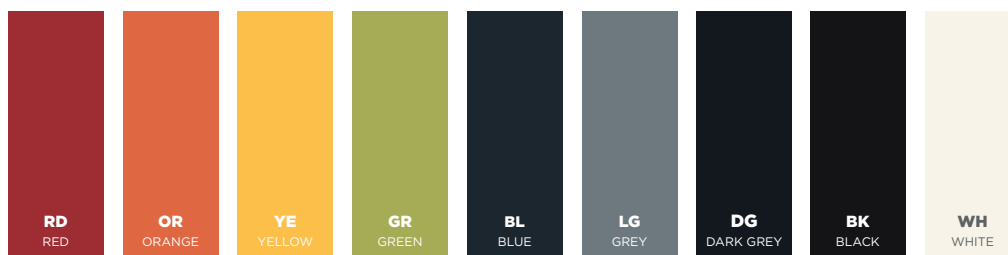

STANDARD PALETTE

2024 COLOUR PALETTE

ROCHESTER POLYPROPYLENE SHELL FINISHES

LORIA POLYPROPYLENE FINISHES

Plastic bases available in

PET FELT FINISHES

TABLE TOP EDGE DETAILING

- MFC** MELAMINE FACED CHIPBOARD
- MRM** SPRAYED MOISTURE RESISTANT MDF
- LAMS** LAMINATE SQUARE EDGE
- LAMC** LAMINATE CHAMFERED EDGE
- VEN** VENEER FINISH
- FEN** FENIX FINISH

SQUARE EDGE

CHAMFERED EDGE

MFC TABLE TOPS & EDGES

Edges also available in

LAMINATE TABLE TOPS & EDGES

Edges also available in

VENEER TABLE TOPS & EDGES

FENIX TABLE TOPS & EDGES