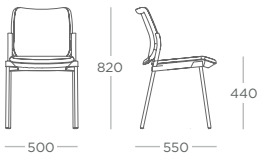

FINISHES

PLASTIC FINISHES

METAL FRAME FINISHES

SWIVEL FRAME FINISH

MESH FINISH

PRICING Pricing without arms

		COM	1*	2*	3*	4*	5*	6*	7*
MESH BACK, UPHOLSTERED SEAT	OPI.L	£250	£266	£274	£282	£286	£290	£302	£314
	OPI.CF	£292	£308	£316	£324	£328	£332	£344	£356
	OPI.SF	£363	£379	£387	£395	£399	£403	£415	£427
PLASTIC BACK, UPHOLSTERED SEAT	OPI.L	£207	£219	£225	£231	£234	£237	£246	£255
	OPI.CF	£249	£261	£267	£273	£276	£279	£288	£297
	OPI.SF	£320	£332	£338	£344	£347	£350	£359	£368
UPHOLSTERED SEAT & BACK	OPI.L	£279	£295	£303	£311	£315	£319	£331	£343
	OPI.CF	£321	£337	£345	£353	£357	£361	£373	£385
	OPI.SF	£392	£408	£416	£424	£428	£432	£444	£456
PLASTIC SEAT & BACK	OPI.L	£108							
	OPI.CF	£149							
	OPI.SF	£258							
MESH BACK, PLASTIC SEAT	OPI.L	£155							
	OPI.CF	£197							
	OPI.SF	£310							

ARMS	CASTORS	WRITING TABLET	TROLLEY	LINKING	BENCH
+£43	+£39	+£78	+£394	+£21	£POA

OPTIONS

Fabrics **Page 124**

Writing Tablet

Gas Lift Mechanism
Swivel Base Only

Linking Clips & Trolley Available

Stacking options

Oppia+

Breakout | Conference | Meeting | Office | Waiting Room

CHAIRS & STOOLS

6 SIDE CHAIR - 4 LEG
OPP.L

5 ARMCHAIR - 4 LEG
OPP.L.A

6 SIDE CHAIR w CASTORS
OPP.L.C

5 ARMCHAIR w CASTORS
OPP.L.C.A

6 SIDE CHAIR - CANTILEVER
OPP.CF