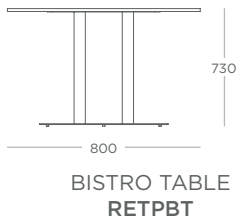

STANDARD

TOP SHAPE	TOP SIZE	MFC			LAMS			LAMC			FRAME COLOUR
		MFC	LAMS	LAMC	MFC	LAMS	LAMC	MFC	LAMS	LAMC	
CIRCLE	Ø1200	£1,943	£2,075	£2,165							+£82
	Ø1400	£2,525	£2,806	£2,998							+£82
	Ø1600	£2,543	£2,837	£3,038							+£82
SQUARE	1200 x 1200	£1,998	£2,121	£2,206							+£82
	1400 x 1400	£2,568	£2,832	£3,014							+£82
	1600 x 1600	£2,586	£2,864	£3,054							+£82
SOFT-SQUARE	1200 x 1200	£2,031	£2,154	£2,239							+£82
	1400 x 1400	£2,637	£2,927	£3,125							+£82
	1600 x 1600	£2,655	£2,958	£3,165							+£82

NOTE: This base is cable managed as standard.

RECTANGLE