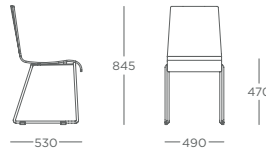

 Custom RAL frame **£POA**

CHAIRS & STOOLS

CHAIRS & STOOLS

 CHAIR - 4 LEG METAL FRAME
JINDC.F

 CHAIR - SKID FRAME
JINDC.S

CHAIR - WOODEN FRAME
JINDC.W

BARSTOOL - 4 LEG METAL FRAME
JINBA.F

BARSTOOL - SKID FRAME
JINBA.S