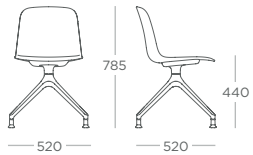

SIDE CHAIR - 4 STAR STATIC
LORSC.X