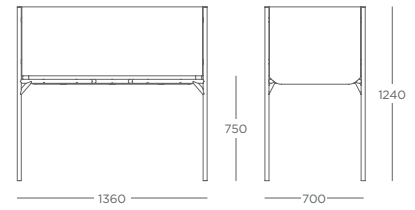

TABLE with HIGH SCREENS
DEL.H