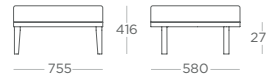

1 SEAT - BENCH
NEV1.B

	BEECH FRAME							
	COM	1*	2*	3*	4*	5*	6*	7*
NEV1	£1,919	£1,970	£2,004	£2,038	£2,055	£2,072	£2,123	£2,174
NEV1.AL	£1,403	£1,440	£1,465	£1,490	£1,503	£1,515	£1,553	£1,590
NEV1.B	£1,154	£1,178	£1,194	£1,210	£1,218	£1,226	£1,250	£1,274

OAK FRAME
+£572
+£352
+£278

WOODEN FRAME	METAL FRAME
+£45	+£39
+£45	+£39
+£45	+£39