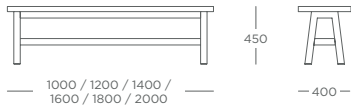

APEX - ASH FRAME

**BENCH
APXBW**