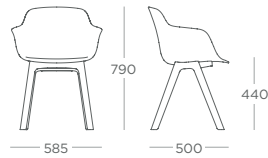

12 SIDE CHAIR - SKID
LORSC.S

SIDE CHAIR - BEECH
LORSC.W

SIDE CHAIR - 4 STAR STATIC
LORSC.X

SIDE CHAIR - 4 STAR CASTOR
LORSC.C

SIDE CHAIR - 4 STAR STATIC
(HEIGHT ADJ)
LORSC.XA

SIDE CHAIR - 4 STAR CASTOR
(HEIGHT ADJ)
LORSC.CA