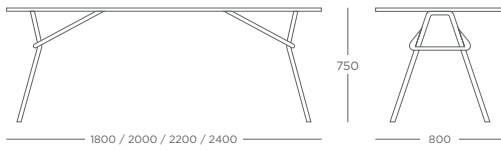

*1800 & 2000 length units require 2 X Overhead Shelves and 2200 & 2400 length units require 3. This is included in the relevant pricing.

DINING TABLE KOYDT

PRICING

TOP SIZE	MFC	LAMS	LAMC	FRAME COLOUR
1800	£748	£1,056	£1,179	+£82
2000	£757	£1,073	£1,199	+£82
2200	£781	£1,121	£1,256	+£82
2400	£908	£1,151	£1,269	+£82