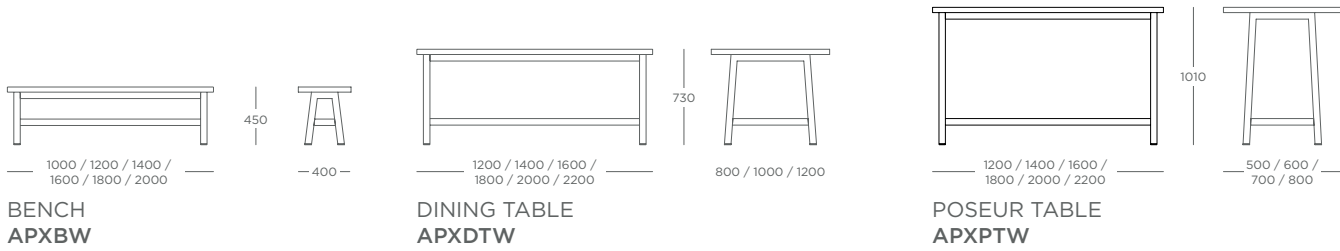

APEX - BEECH FRAME

BENCH APXBW

DINING TABLE APXDTW

POSEUR TABLE APXPTW

LENGTH	WIDTH 400				FRAME COLOUR	UPHOLSTERED SEAT PAD							
	MFC 25MM	MFC 40MM	LAM 25MM	LAM 40MM		COM	1*	2*	3*	4*	5*		
	1000	£945	£977	£1,026		£1,079	+£62	£202	£217	£227	£237	£242	£247
1200	£971	£1,015	£1,055	£1,129	+£62	£210	£228	£240	£252	£258	£264		
1400	£980	£1,034	£1,067	£1,157	+£62	£218	£239	£253	£267	£274	£281		
1600	£1,004	£1,054	£1,094	£1,177	+£62	£226	£250	£266	£282	£290	£298		
1800	£1,018	£1,087	£1,114	£1,229	+£62	£234	£261	£279	£297	£306	£315		
2000	£1,126	£1,193	£1,242	£1,353	+£62	£242	£272	£292	£312	£322	£332		

APEX BENCH APXBW

LENGTH	WIDTH 800				WIDTH 1000				WIDTH 1200				FRAME COLOUR		
	MFC 25MM	MFC 40MM	LAM 25MM	LAM 40MM	MFC 25MM	MFC 40MM	LAM 25MM	LAM 40MM	MFC 25MM	MFC 40MM	LAM 25MM	LAM 40MM			
	1200	£1,120	£1,251	£1,287	£1,392	£1,335	£1,450	£1,463	£1,653	£1,399	£1,494	£1,545		£1,702	+£62
1400	£1,132	£1,263	£1,306	£1,409	£1,350	£1,455	£1,484	£1,658	£1,413	£1,510	£1,564	£1,726	+£62		
1600	£1,150	£1,291	£1,334	£1,443	£1,378	£1,464	£1,517	£1,678	£1,442	£1,536	£1,599	£1,755	+£62		
1800	£1,185	£1,344	£1,392	£1,529	£1,397	£1,480	£1,545	£1,683	£1,456	£1,540	£1,619	£1,760	+£62		
2000	£1,244	£1,422	£1,482	£1,647	£1,480	£1,558	£1,632	£1,761	£1,543	£1,768	£1,712	£2,086	+£62		
2200	£1,262	£1,458	£1,511	£1,661	£1,496	£1,644	£1,653	£1,899	£1,559	£1,775	£1,734	£2,093	+£62		

APEX DINING TABLE APXDTW

LENGTH	WIDTH 500				WIDTH 600				WIDTH 700				WIDTH 800				FRAME COLOUR		
	MFC 25MM	MFC 40MM	LAM 25MM	LAM 40MM	MFC 25MM	MFC 40MM	LAM 25MM	LAM 40MM	MFC 25MM	MFC 40MM	LAM 25MM	LAM 40MM	MFC 25MM	MFC 40MM	LAM 25MM	LAM 40MM			
	1200	£1,228	£1,281	£1,297	£1,384	£1,317	£1,393	£1,408	£1,535	£1,380	£1,448	£1,478	£1,589	£1,457	£1,521	£1,557		£1,663	+£62
1400	£1,251	£1,304	£1,332	£1,419	£1,331	£1,410	£1,428	£1,560	£1,394	£1,511	£1,498	£1,691	£1,471	£1,533	£1,576	£1,679	+£62		
1600	£1,289	£1,342	£1,382	£1,469	£1,360	£1,453	£1,463	£1,617	£1,423	£1,566	£1,533	£1,769	£1,495	£1,561	£1,604	£1,713	+£62		
1800	£1,312	£1,369	£1,417	£1,511	£1,373	£1,487	£1,482	£1,672	£1,437	£1,598	£1,552	£1,820	£1,532	£1,614	£1,662	£1,799	+£62		
2000	£1,408	£1,475	£1,525	£1,636	£1,483	£1,572	£1,613	£1,760	£1,547	£1,685	£1,683	£1,913	£1,617	£1,709	£1,752	£1,904	+£62		
2200	£1,434	£1,502	£1,562	£1,675	£1,511	£1,601	£1,654	£1,804	£1,574	£1,701	£1,724	£1,935	£1,638	£1,728	£1,781	£1,931	+£62		

APEX POSEUR TABLE APXPTW