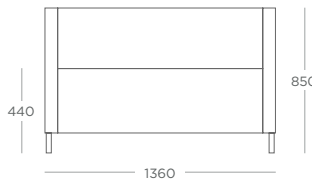

2 SEATER -
LOW BACK
CON2LB