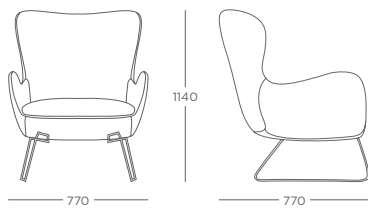

Pause

Breakout / Lounge

SKID FRAME
PAU.S