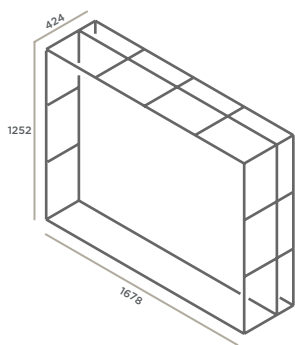

MEDIA UNIT

MEDIA UNIT - KONMU
Maximum Screen Size: W1450mm x H1050mm