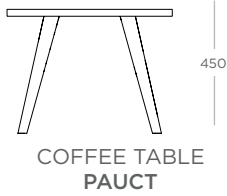

Pluto

Prism

Peak

Ply

Pulse

TOP SHAPE	TOP SIZE	MFC	LAMS	LAMC	FRAME COLOUR
CIRCLE	Ø600	£607	£720	£777	+£62
	Ø800	£647	£786	£857	+£62
SQUARE	600 x 600	£511	£561	£586	+£62
	800 x 800	£519	£574	£602	+£62
	1000 x 1000	£523	£581	£610	+£62
	1200 x 1200	£571	£660	£705	+£62
SOFT-SQUARE	600 x 600	£575	£667	£713	+£62
	800 x 800	£583	£680	£729	+£62