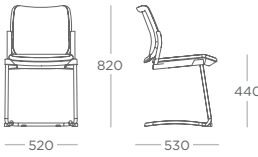

ARMS	CASTORS	WRITING TABLET	TROLLEY	LINKING	BENCH
+£43	+£39	+£78	+£394	+£21	£POA

OPTIONS

Fabrics **Page 124**

Writing Tablet

Gas Lift Mechanism
Swivel Base Only

Linking Clips & Trolley Available

Stacking options

Oppia+

Breakout | Conference | Meeting | Office | Waiting Room

CHAIRS & STOOLS

6 SIDE CHAIR - 4 LEG
OPP.L

5 ARMCHAIR - 4 LEG
OPP.L.A

6 SIDE CHAIR w CASTORS
OPP.L.C

5 ARMCHAIR w CASTORS
OPP.L.C.A

6 SIDE CHAIR - CANTILEVER
OPP.CF