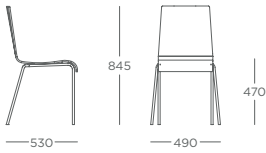

CHAIRS & STOOLS

CHAIR - 4 LEG METAL FRAME
JINDC.F