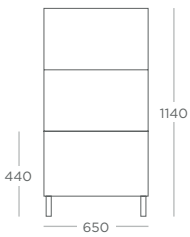

MED BACK SINGLE
CONMMBS