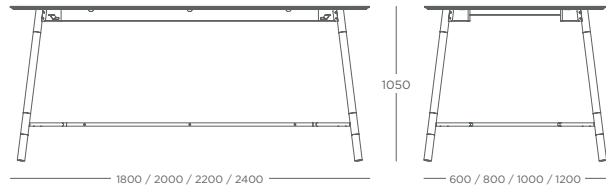

HIGH TABLE
KOBHW / KOBHM