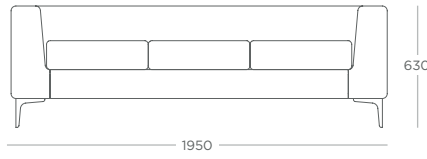

Cube

Breakout | Lounge

ARMCHAIR
CUB1

2 SEATER
CUB2

3 SEATER
CUB3

SIDE VIEW
SEAT HEIGHT & DEPTH

FINISHES

FOOT FINISHES