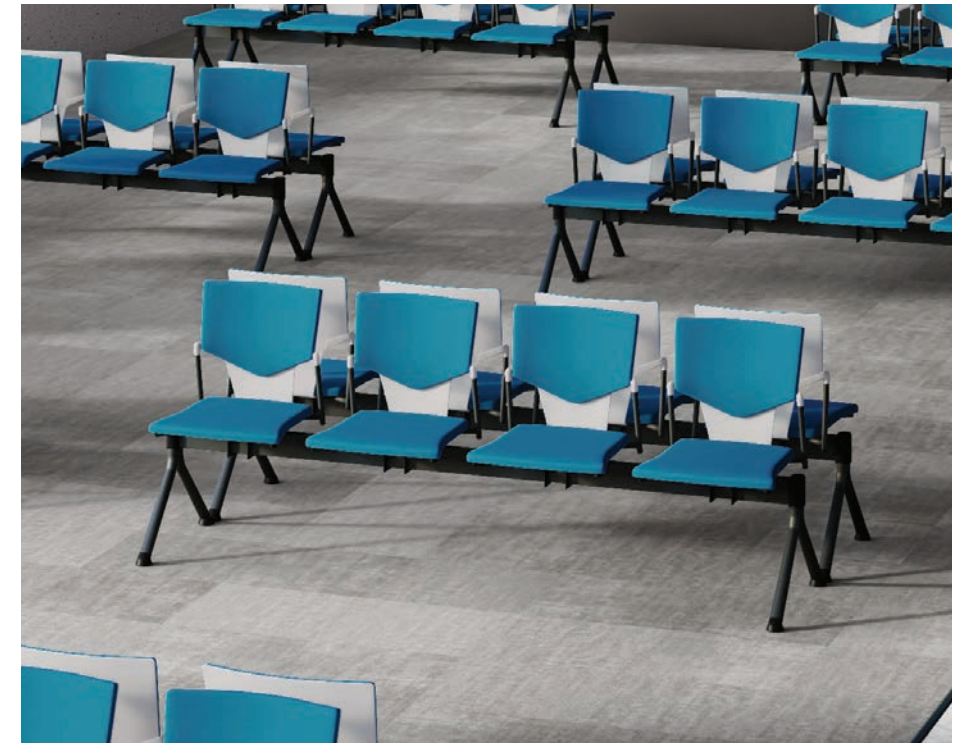

UPHOLSTERY
Blue: Alba - 6007

MIA BEAM. Lounge & Lobby

13:40 Edinburgh	BA5
13:40 Zurich	AA6
13:45 Paris CdG	AA6
13:50 Frankfurt	AA6
13:55 Miami	AA6
13:55 Geneva	BA6
14:00 Riyadh	IB47
14:00 Ibiza	IB74
14:00 Madrid	J988
14:10 Accra	J949
14:10 Bangalore	J981
14:10 Toulouse	AA6
14:15 Glasgow	AA6
14:15 Mexico City	IB45