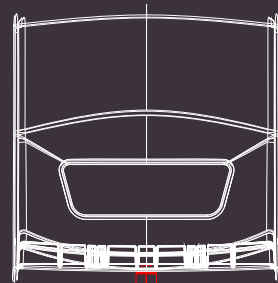

# Stool

Seat Height

560mm or 610mm or 685mm

Seat Depth  
370mm

Seat Width  
365mm

20 Polypropylene colours

Steel sled base  
Powder coated steel frame  
(black or silver grey)

**Postura+ Stool:** A stool available with a foot rail for added comfort, an integrated grab handle, bag hook and glass fibre glides to protect floors and frames.

# Task Stool

20 Polypropylene colours

Black nylon task base as standard

Optional chrome task base

Glides as standard

Seat Height

575-870mm (glides)

Seat Depth  
370mm

Seat Width  
365mm

**Postura+ Stool:** A task stool with a height-adjustable gas column for added flexibility and a foot rail for comfort.

48