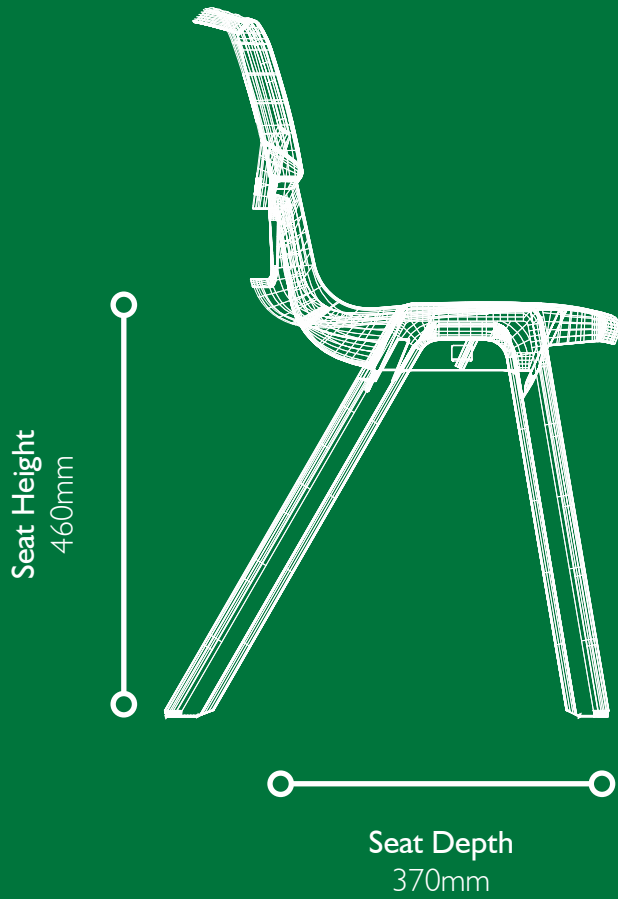

20 Polypropylene colours

Not applicable

Postura+ One-Piece: A one-piece injection-moulded polypropylene shell, available in 6 sizes. Please see pages 9-10