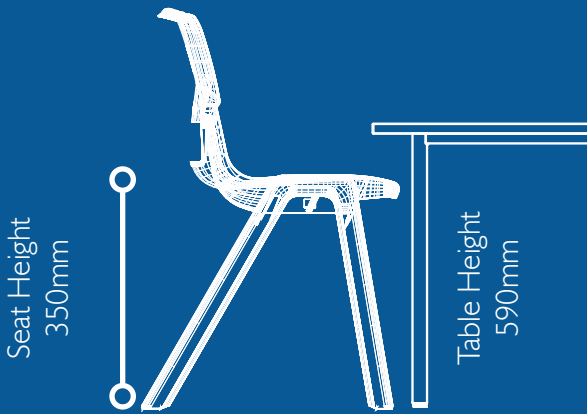

EN1  
3-4  
Yrs

EN2  
4-5  
Yrs

Popliteal Height Range  
250-280mm  
Stature Range  
930-1150mm

Popliteal Height Range  
280-315mm  
Stature Range  
1080-1210mm

EN4  
8-10  
Yrs

EN5  
11-13  
Yrs

Popliteal Height Range  
355-405mm  
Stature Range  
1330-1590mm

Popliteal Height Range  
405-435mm  
Stature Range  
1460-1765mm

EN3  
6-7  
Yrs

**Popliteal Height Range**  
315-355mm  
**Stature Range**  
1190-1420mm

EN6  
14-18  
Yrs

**Popliteal Height Range**  
435-485mm  
**Stature Range**  
1590-1880mm

In January 2007, British and European Standards were established for 'chairs and tables for educational institutions.' BS EN 1729 Part 1 ensures that furniture meets appropriate size, shape and ergonomic design to promote good posture and reduce RSI and back pain in students. This guide includes size marks for fixed seat and table heights suitable for students of different ages.

The correct seat height is determined by measuring the popliteal height, which is the distance from the floor to the back of the knee when seated with thighs horizontal and lower leg vertical with feet flat on the floor. This measurement is useful in determining the compatible size for existing or older furniture that does not comply with BS EN 1729. Stature is measured from the floor to the top of the head.