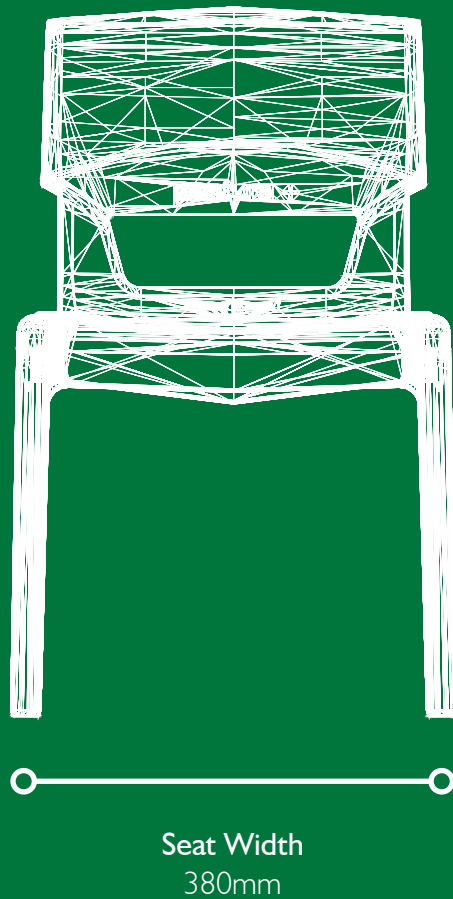

20 Polypropylene colours

Not applicable

Postura+ One-Piece: A one-piece injection-moulded polypropylene shell, available in 6 sizes. Please see pages 9-10