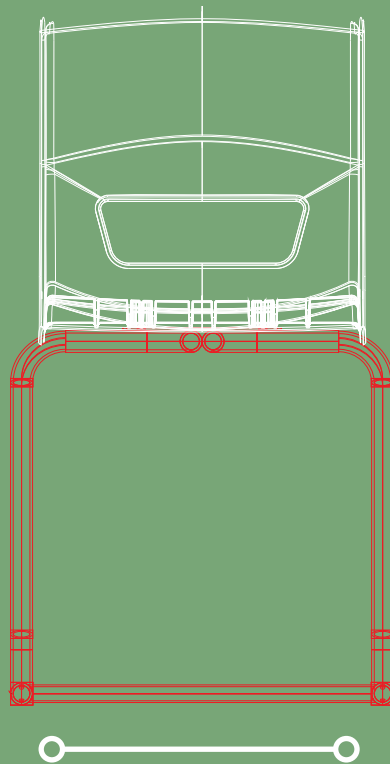

# postura +

Seat Height  
430mm or 460mm

Seat Depth  
370mm

Seat Width  
364mm

20 Polypropylene colours

Powder coated steel tube  
(silver grey)

**Postura+ Reverse Cantilever Chair:** A chair with powder coated steel tube legs and a reverse cantilever design, available in EN5 and EN6 sizes.