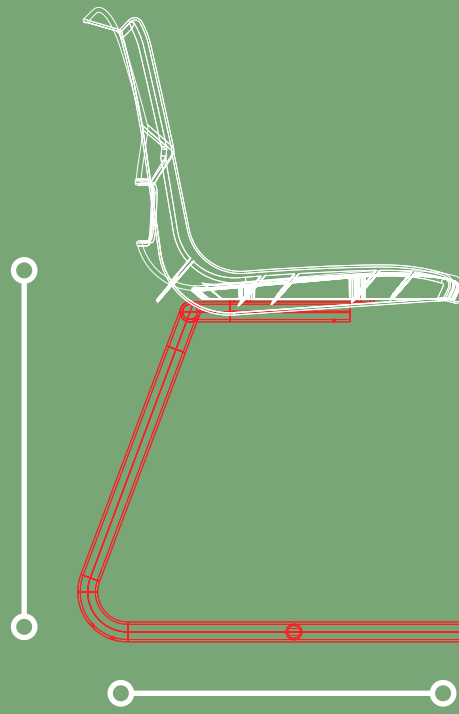

postura +

Seat Height
430mm or 460mm

Seat Depth
370mm