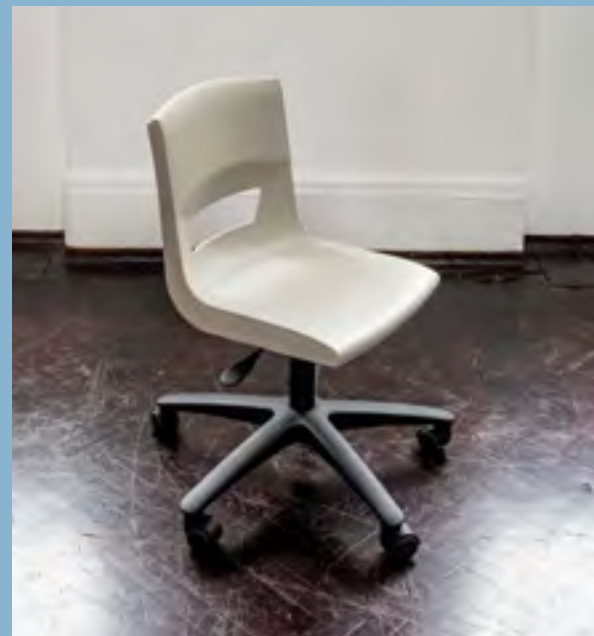

# Task Chair

43

20 Polypropylene colours

Black nylon task base as standard  
Optional chrome task base  
Select castors or glides

Seat Height

358-468mm (glides)  
383-493mm (castors)

Seat Depth  
370mm

Seat Width  
365mm

**Postura+ Task Chair:** A task chair with a height-adjustable gas column for added flexibility.

postura +

45