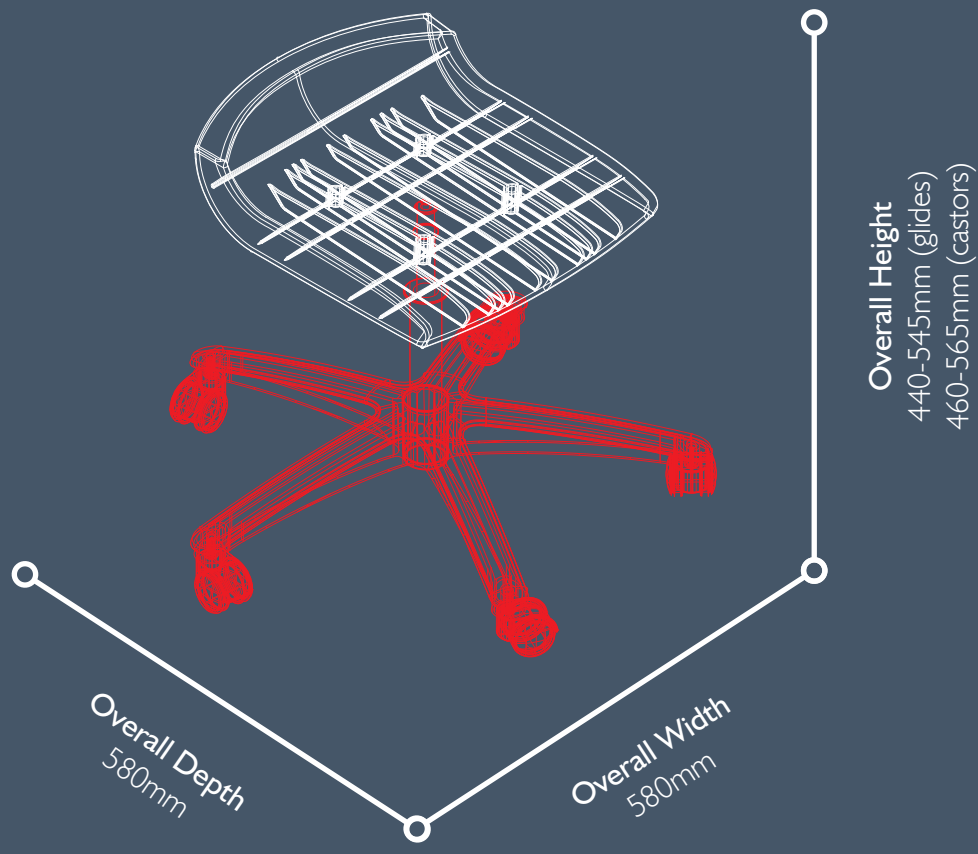

postura +

# Task Chair

43

20 Polypropylene colours

Black nylon task base as standard  
Optional chrome task base  
Select castors or glides

Seat Height

358-468mm (glides)  
383-493mm (castors)

Seat Depth  
370mm

Seat Width  
365mm

**Postura+ Task Chair:** A task chair with a height-adjustable gas column for added flexibility.

postura +

45