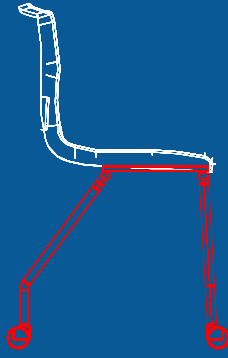

Powder coated  
steel tube legs

Glass fibre glides to  
protect floors & frame

Bag  
hook

# Seating Collection

One-Piece

4 Leg  
On Castors

Reverse  
Cantilever

Stool

High  
Chair

Low Task  
Stool

Task  
Chair