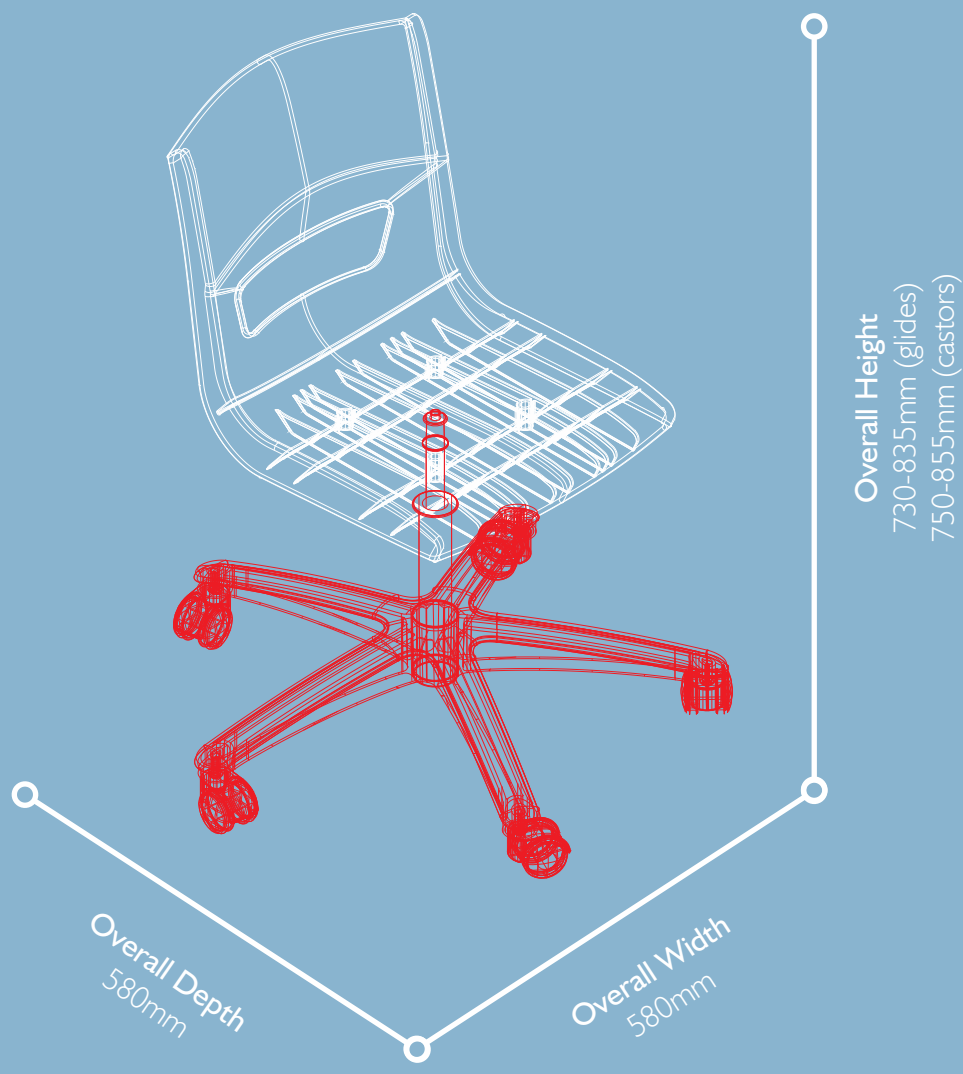

# 4 |

20 Polypropylene colours

Steel sled base  
Powder coated steel frame  
(black or silver grey)

Seat Height

560mm or 610mm or 685mm

Seat Depth  
370mm

Seat Width  
365mm

**Postura+ High Chair:** A high chair available with a foot rail for added comfort, an integrated grab handle, bag hook and glass fibre glides to protect floors and frames.

postura +