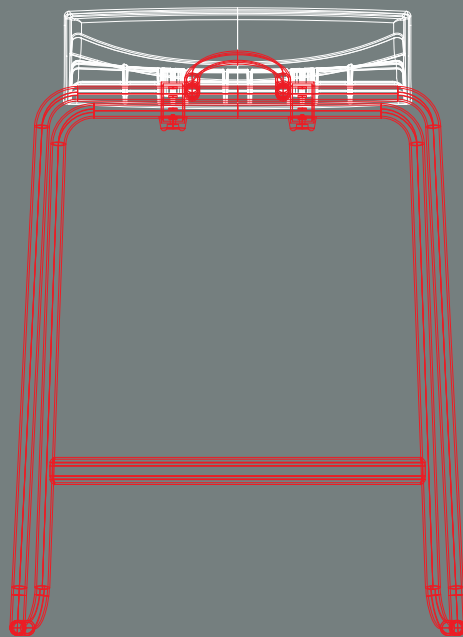

The correct seat height is determined by measuring the popliteal height, which is the distance from the floor to the back of the knee when seated with thighs horizontal and lower leg vertical with feet flat on the floor. This measurement is useful in determining the compatible size for existing or older furniture that does not comply with BS EN 1729. Stature is measured from the floor to the top of the head.

# postura +

| Seat Height | Seat Width | Seat Depth | Overall Height | Overall Width | Overall Depth | Weight (no seat-pad) | Stack Height (3) |
|-------------|------------|------------|----------------|---------------|---------------|----------------------|------------------|
| 560mm       | 365mm      | 370mm      | 605mm          | 486mm         | 542mm         | 4.7kg                | 745mm            |
| 610mm       | 365mm      | 370mm      | 655mm          | 486mm         | 544mm         | 5.1kg                | 815mm            |
| 685mm       | 365mm      | 370mm      | 730mm          | 486mm         | 562mm         | 5.5kg                | 872mm            |

# Stool

Seat Height

560mm or 610mm or 685mm

Seat Depth  
370mm

Seat Width  
365mm

20 Polypropylene colours

Steel sled base  
Powder coated steel frame  
(black or silver grey)

**Postura+ Stool:** A stool available with a foot rail for added comfort, an integrated grab handle, bag hook and glass fibre glides to protect floors and frames.