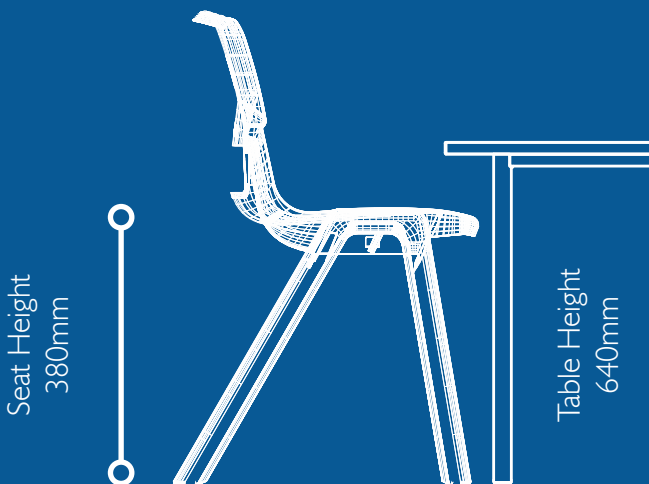

EN1  
3-4  
Yrs

EN2  
4-5  
Yrs

Popliteal Height Range  
250-280mm  
Stature Range  
930-1150mm

Popliteal Height Range  
280-315mm  
Stature Range  
1080-1210mm

EN4  
8-10  
Yrs

EN5  
11-13  
Yrs

Popliteal Height Range  
355-405mm  
Stature Range  
1330-1590mm

Popliteal Height Range  
405-435mm  
Stature Range  
1460-1765mm

EN3  
6-7  
Yrs

**Popliteal Height Range**  
315-355mm  
**Stature Range**  
1190-1420mm

EN6  
14-18  
Yrs

**Popliteal Height Range**  
435-485mm  
**Stature Range**  
1590-1880mm

In January 2007, British and European Standards were established for 'chairs and tables for educational institutions.' BS EN 1729 Part 1 ensures that furniture meets appropriate size, shape and ergonomic design to promote good posture and reduce RSI and back pain in students. This guide includes size marks for fixed seat and table heights suitable for students of different ages.

The correct seat height is determined by measuring the popliteal height, which is the distance from the floor to the back of the knee when seated with thighs horizontal and lower leg vertical with feet flat on the floor. This measurement is useful in determining the compatible size for existing or older furniture that does not comply with BS EN 1729. Stature is measured from the floor to the top of the head.