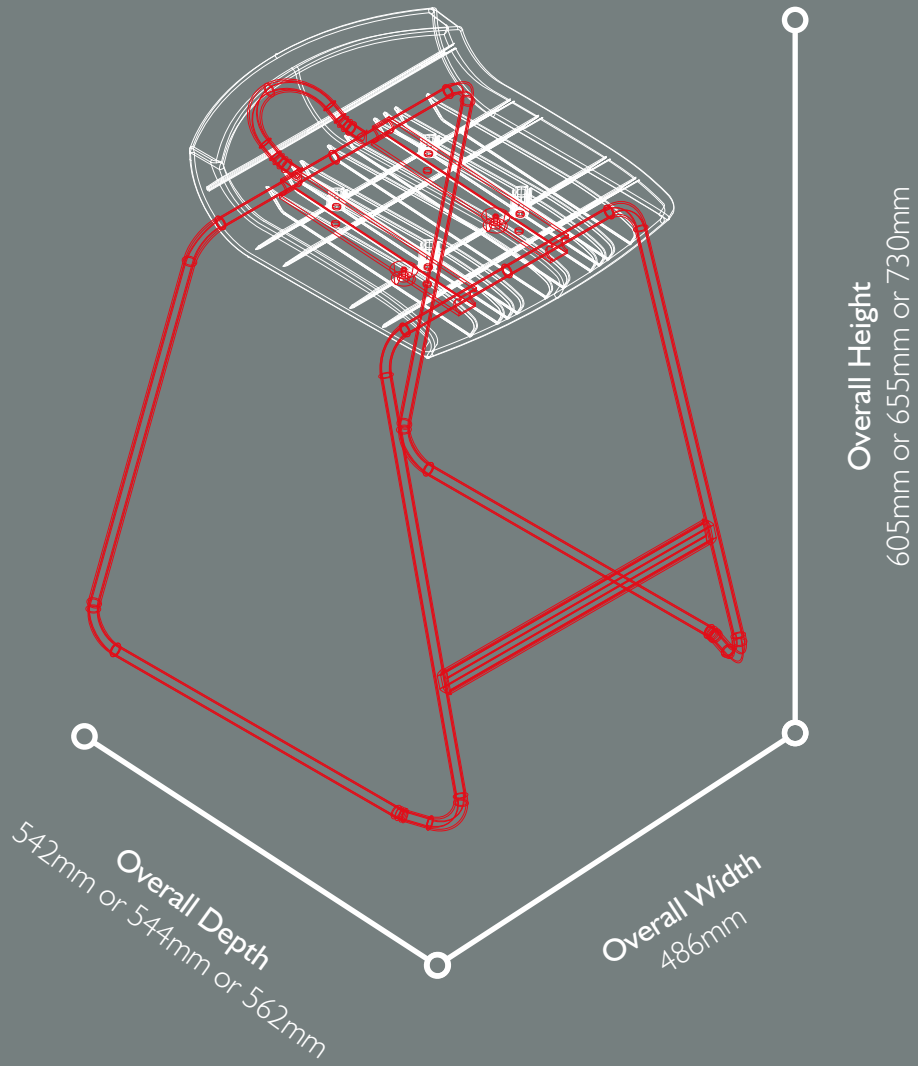

postura +

Seat Height	Seat Width	Seat Depth	Overall Height	Overall Width	Overall Depth	Weight (no seat-pad)	Stack Height (3)
560mm	365mm	370mm	605mm	486mm	542mm	4.7kg	745mm
610mm	365mm	370mm	655mm	486mm	544mm	5.1kg	815mm
685mm	365mm	370mm	730mm	486mm	562mm	5.5kg	872mm

39

Stool