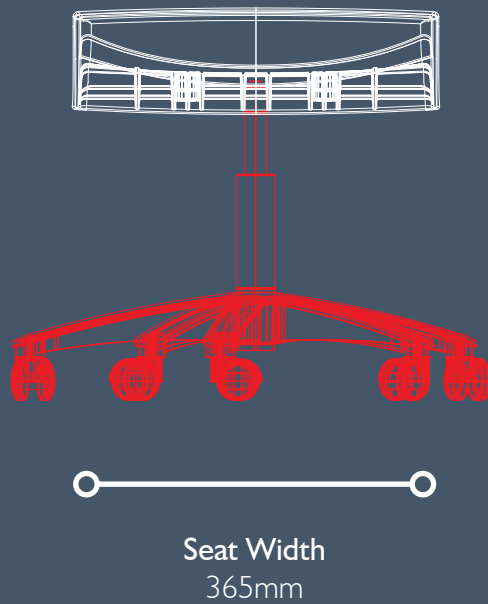

20 Polypropylene colours

Black nylon task base as standard
Optional chrome task base
Select castors or glides

Postura+ Low Task Stool:
A task stool with a height-adjustable gas column for added flexibility.