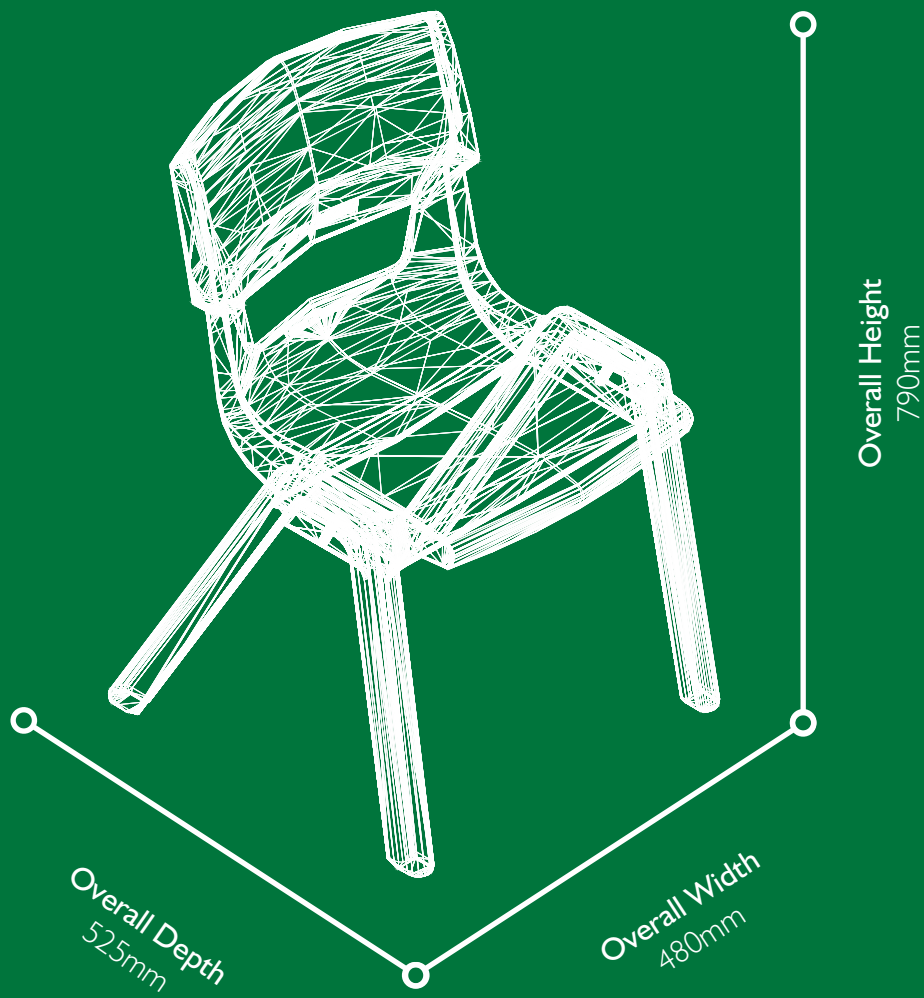

Achromatic

Slate Grey

Iron Grey

Ash Grey

32

postura +

33

One.  
Piece