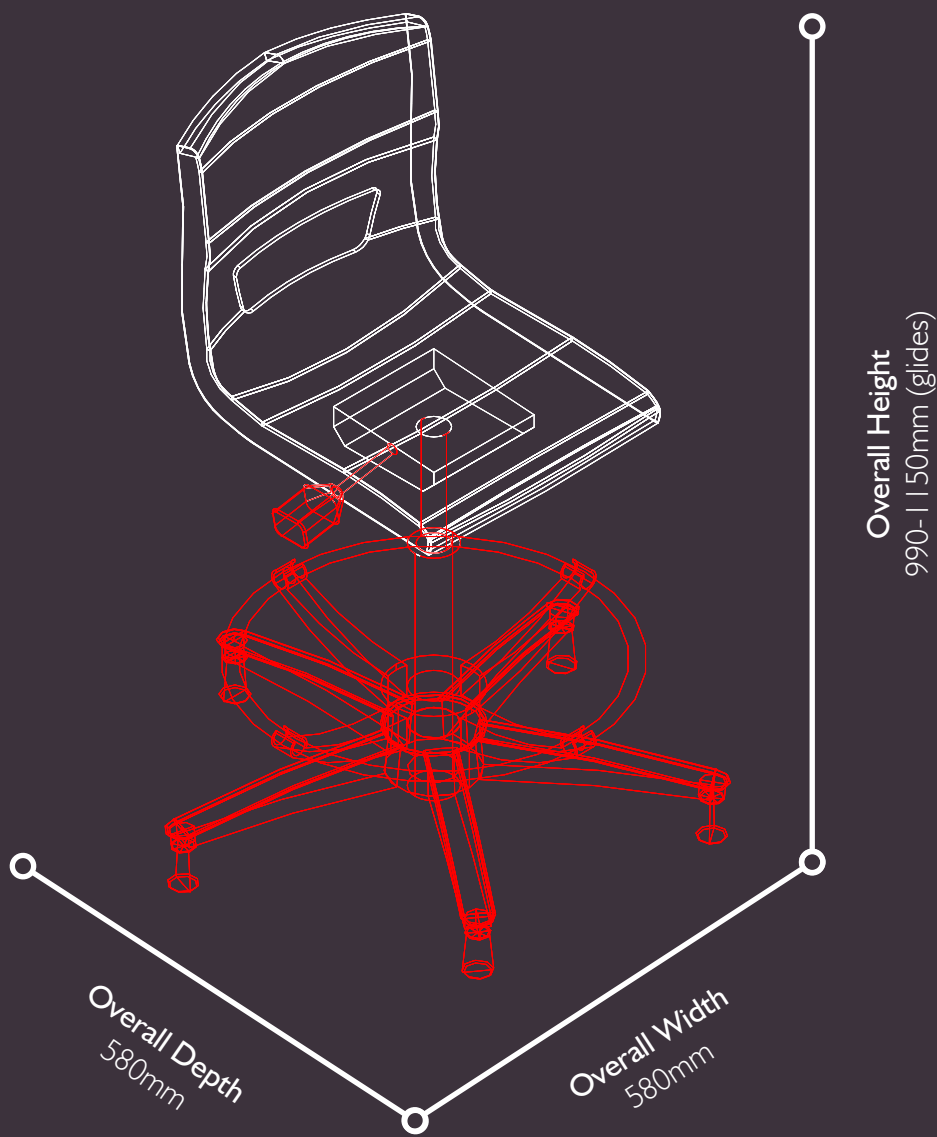

**Postura+ Task Chair:** A task chair with a height-adjustable gas column for added flexibility.

postura +

45

# Low Task Stool

20 Polypropylene colours

Black nylon task base as standard  
Optional chrome task base  
Select castors or glides

**Postura+ Low Task Stool:**  
A task stool with a height-adjustable gas column for added flexibility.

postura +

47