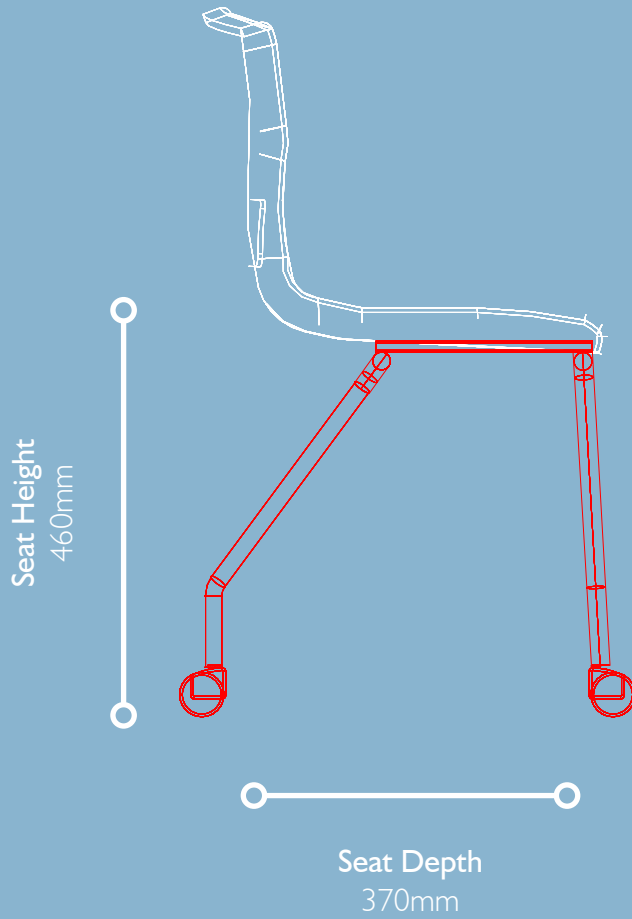

20 Polypropylene colours

Powder coated steel tube
(silver grey)

Postura+ 4 Leg On Castors:
A mobile version of the classic Postura+ chair with 4 legs and castors for easy movement.