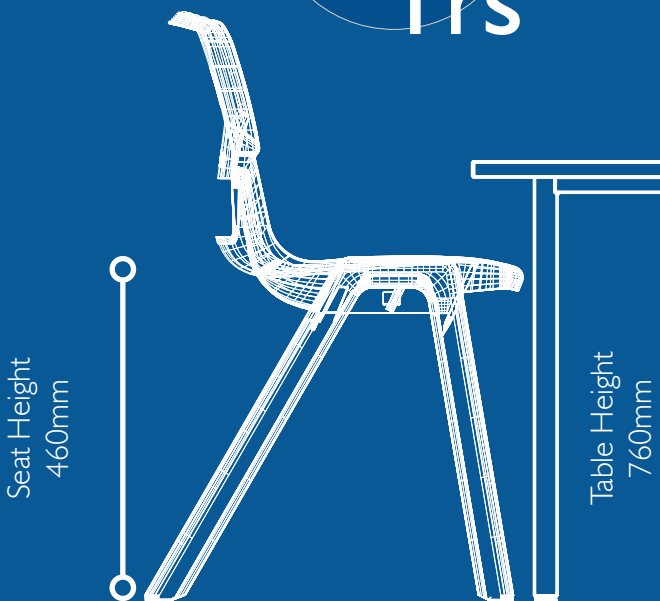

Popliteal Height Range
315-355mm
Stature Range
1190-1420mm

EN6
14-18
Yrs