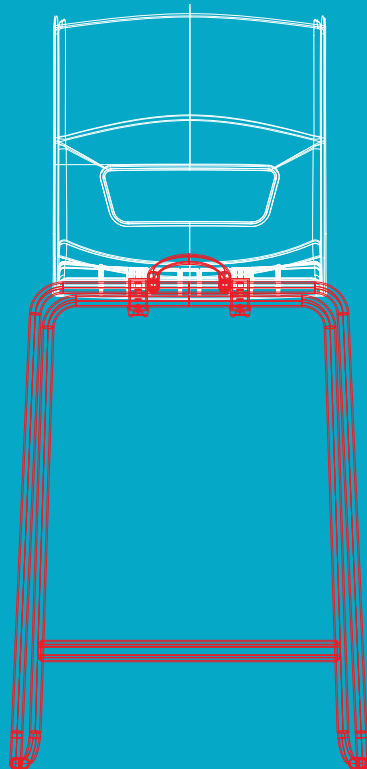

# Stool

Seat Height

560mm or 610mm or 685mm

Seat Depth  
370mm

Seat Width  
365mm

20 Polypropylene colours

Steel sled base  
Powder coated steel frame  
(black or silver grey)

**Postura+ Stool:** A stool available with a foot rail for added comfort, an integrated grab handle, bag hook and glass fibre glides to protect floors and frames.

# 4 |

20 Polypropylene colours

Steel sled base  
Powder coated steel frame  
(black or silver grey)

Seat Height

560mm or 610mm or 685mm

Seat Depth  
370mm

Seat Width  
365mm

**Postura+ High Chair:** A high chair available with a foot rail for added comfort, an integrated grab handle, bag hook and glass fibre glides to protect floors and frames.