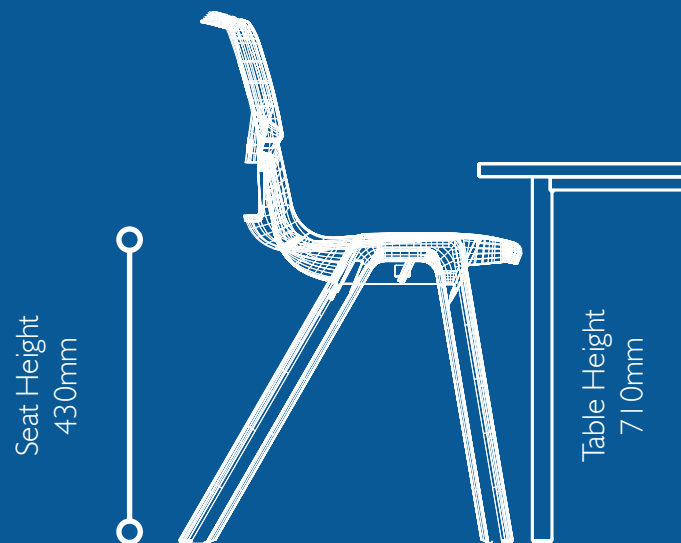

EN1  
3-4  
Yrs

EN2  
4-5  
Yrs

Popliteal Height Range  
250-280mm  
Stature Range  
930-1150mm

Popliteal Height Range  
280-315mm  
Stature Range  
1080-1210mm

EN4  
8-10  
Yrs

EN5  
11-13  
Yrs

Popliteal Height Range  
355-405mm  
Stature Range  
1330-1590mm

Popliteal Height Range  
405-435mm  
Stature Range  
1460-1765mm

EN3  
6-7  
Yrs

**Popliteal Height Range**  
315-355mm  
**Stature Range**  
1190-1420mm

EN6  
14-18  
Yrs

**Popliteal Height Range**  
435-485mm  
**Stature Range**  
1590-1880mm

In January 2007, British and European Standards were established for 'chairs and tables for educational institutions.' BS EN 1729 Part 1 ensures that furniture meets appropriate size, shape and ergonomic design to promote good posture and reduce RSI and back pain in students. This guide includes size marks for fixed seat and table heights suitable for students of different ages.

The correct seat height is determined by measuring the popliteal height, which is the distance from the floor to the back of the knee when seated with thighs horizontal and lower leg vertical with feet flat on the floor. This measurement is useful in determining the compatible size for existing or older furniture that does not comply with BS EN 1729. Stature is measured from the floor to the top of the head.