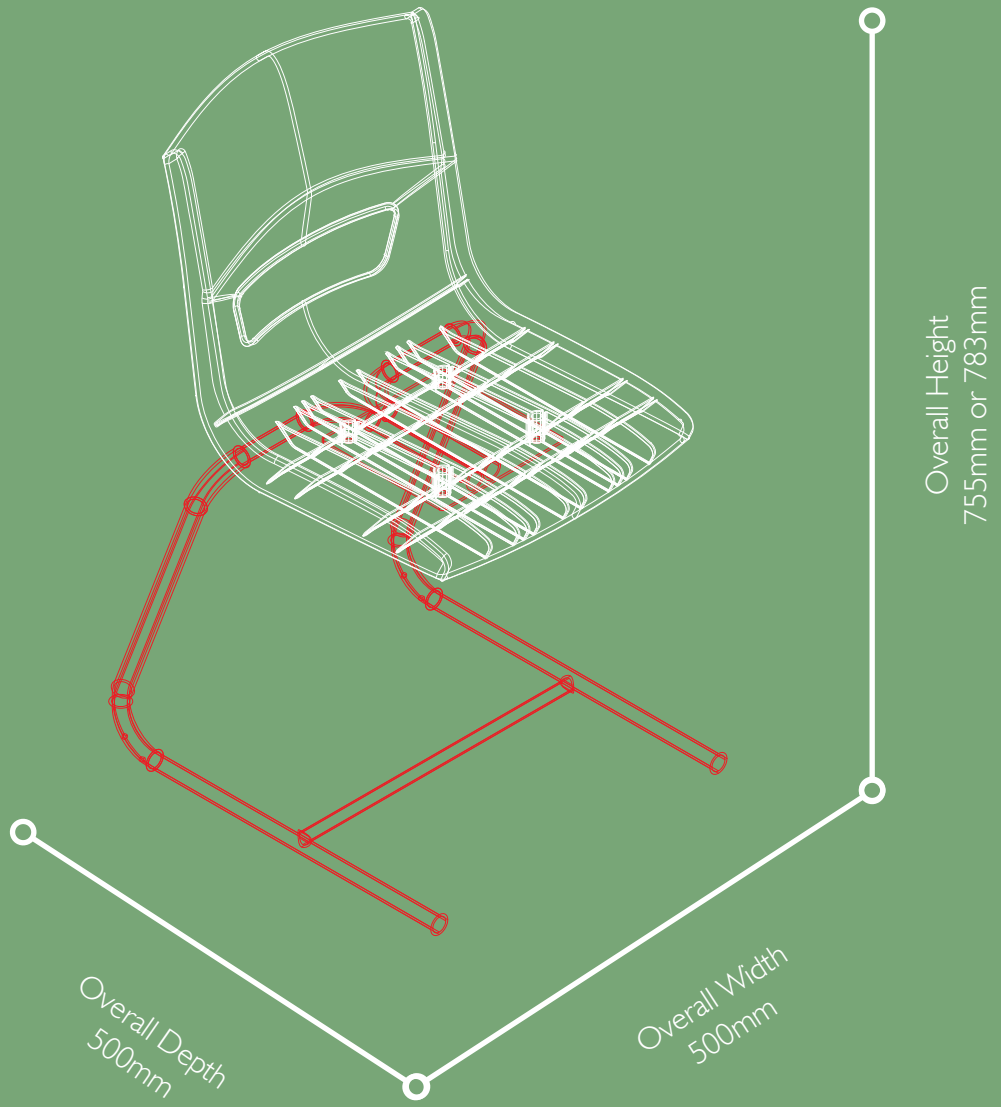

The correct seat height is determined by measuring the popliteal height, which is the distance from the floor to the back of the knee when seated with thighs horizontal and lower leg vertical with feet flat on the floor. This measurement is useful in determining the compatible size for existing or older furniture that does not comply with BS EN 1729. Stature is measured from the floor to the top of the head.

# postura +

Seat Height  
430mm or 460mm

Seat Depth  
370mm

Seat Width  
364mm

20 Polypropylene colours

Powder coated steel tube  
(silver grey)

**Postura+ Reverse Cantilever Chair:** A chair with powder coated steel tube legs and a reverse cantilever design, available in EN5 and EN6 sizes.