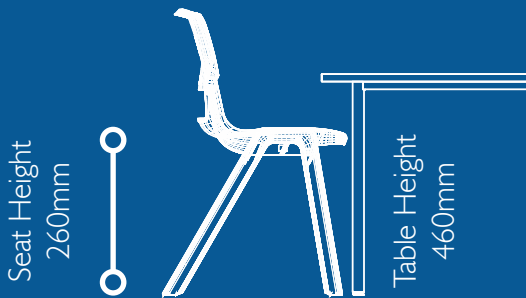

EN1  
3-4  
Yrs

EN2  
4-5  
Yrs

Popliteal Height Range  
250-280mm  
Stature Range  
930-1150mm

Popliteal Height Range  
280-315mm  
Stature Range  
1080-1210mm

EN4  
8-10  
Yrs

EN5  
11-13  
Yrs

Popliteal Height Range  
355-405mm  
Stature Range  
1330-1590mm

The correct seat height is determined by measuring the popliteal height, which is the distance from the floor to the back of the knee when seated with thighs horizontal and lower leg vertical with feet flat on the floor. This measurement is useful in determining the compatible size for existing or older furniture that does not comply with BS EN 1729. Stature is measured from the floor to the top of the head.