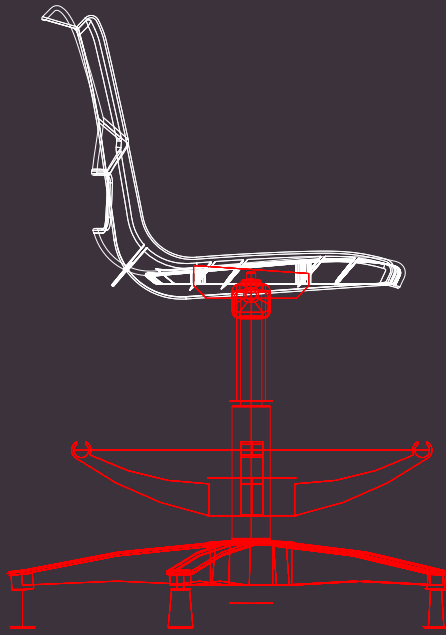

# Task Stool

20 Polypropylene colours

Black nylon task base as standard

Optional chrome task base

Glides as standard

Seat Height

575-870mm (glides)

Seat Depth  
370mm

Seat Width  
365mm

**Postura+ Stool:** A task stool with a height-adjustable gas column for added flexibility and a foot rail for comfort.

48