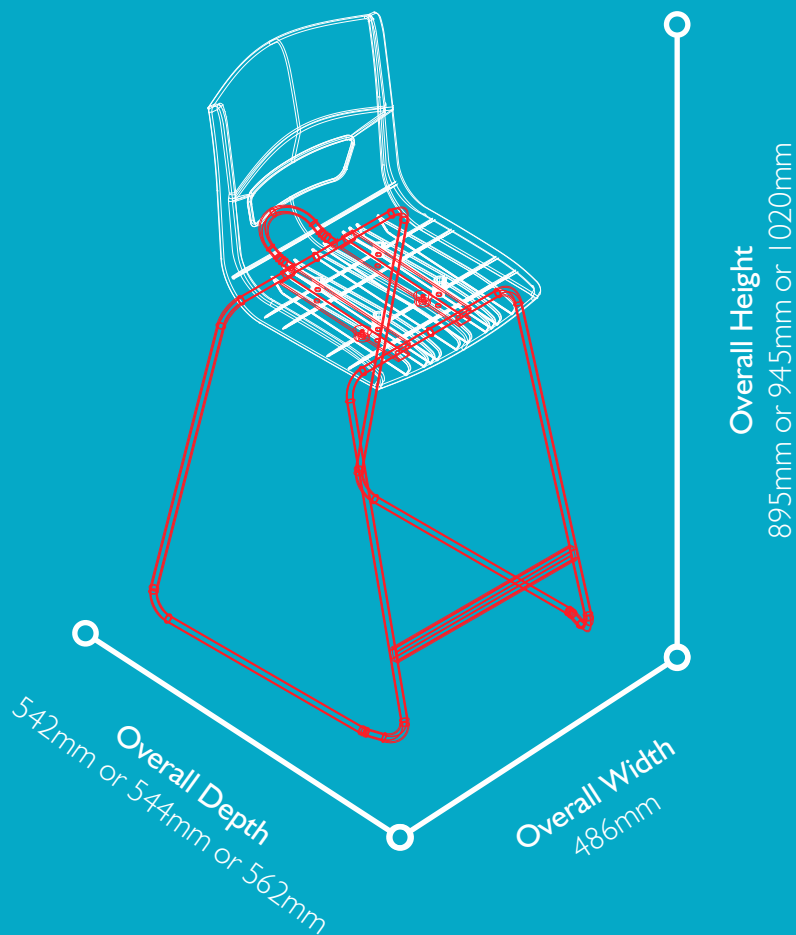

# Stool

Seat Height

560mm or 610mm or 685mm

Seat Depth  
370mm

Seat Width  
365mm

20 Polypropylene colours

Steel sled base  
Powder coated steel frame  
(black or silver grey)

**Postura+ Stool:** A stool available with a foot rail for added comfort, an integrated grab handle, bag hook and glass fibre glides to protect floors and frames.

# postura +

| Seat Height | Seat Width | Seat Depth | Overall Height | Overall Width | Overall Depth | Weight (no seat-pad) | Stack Height (3) |
|-------------|------------|------------|----------------|---------------|---------------|----------------------|------------------|
| 560mm       | 365mm      | 370mm      | 895mm          | 486mm         | 542mm         | 5.1kg                | 1055mm           |
| 610mm       | 365mm      | 370mm      | 945mm          | 486mm         | 544mm         | 5.5kg                | 1100mm           |
| 685mm       | 365mm      | 370mm      | 1020mm         | 486mm         | 562mm         | 5.9kg                | 1170mm           |