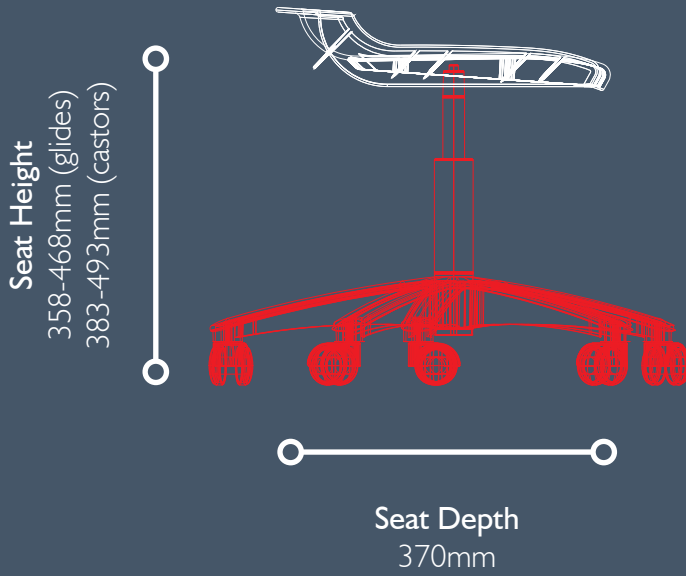

20 Polypropylene colours

Black nylon task base as standard
Optional chrome task base
Select castors or glides

Postura+ Low Task Stool:
A task stool with a height-adjustable gas column for added flexibility.