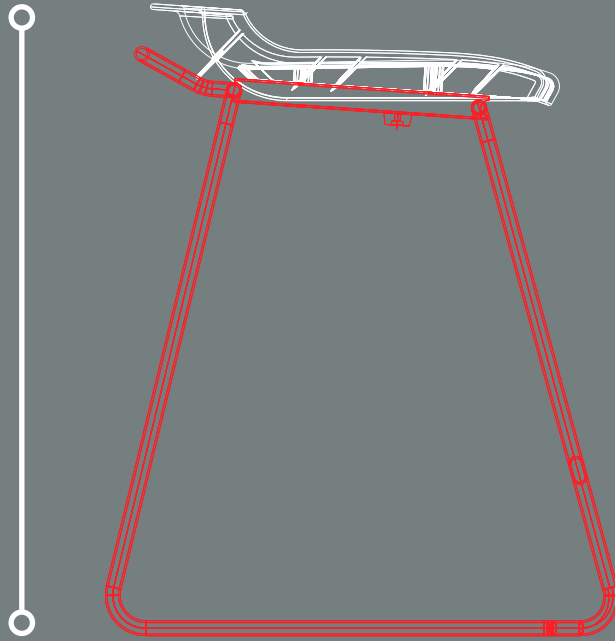

The correct seat height is determined by measuring the popliteal height, which is the distance from the floor to the back of the knee when seated with thighs horizontal and lower leg vertical with feet flat on the floor. This measurement is useful in determining the compatible size for existing or older furniture that does not comply with BS EN 1729. Stature is measured from the floor to the top of the head.

# postura +

| Seat Height | Seat Width | Seat Depth | Overall Height | Overall Width | Overall Depth | Weight (no seat-pad) | Stack Height (3) |
|-------------|------------|------------|----------------|---------------|---------------|----------------------|------------------|
| 560mm       | 365mm      | 370mm      | 605mm          | 486mm         | 542mm         | 4.7kg                | 745mm            |
| 610mm       | 365mm      | 370mm      | 655mm          | 486mm         | 544mm         | 5.1kg                | 815mm            |
| 685mm       | 365mm      | 370mm      | 730mm          | 486mm         | 562mm         | 5.5kg                | 872mm            |

# Stool

Seat Height

560mm or 610mm or 685mm

Seat Depth  
370mm

Seat Width  
365mm

20 Polypropylene colours

Steel sled base  
Powder coated steel frame  
(black or silver grey)

**Postura+ Stool:** A stool available with a foot rail for added comfort, an integrated grab handle, bag hook and glass fibre glides to protect floors and frames.