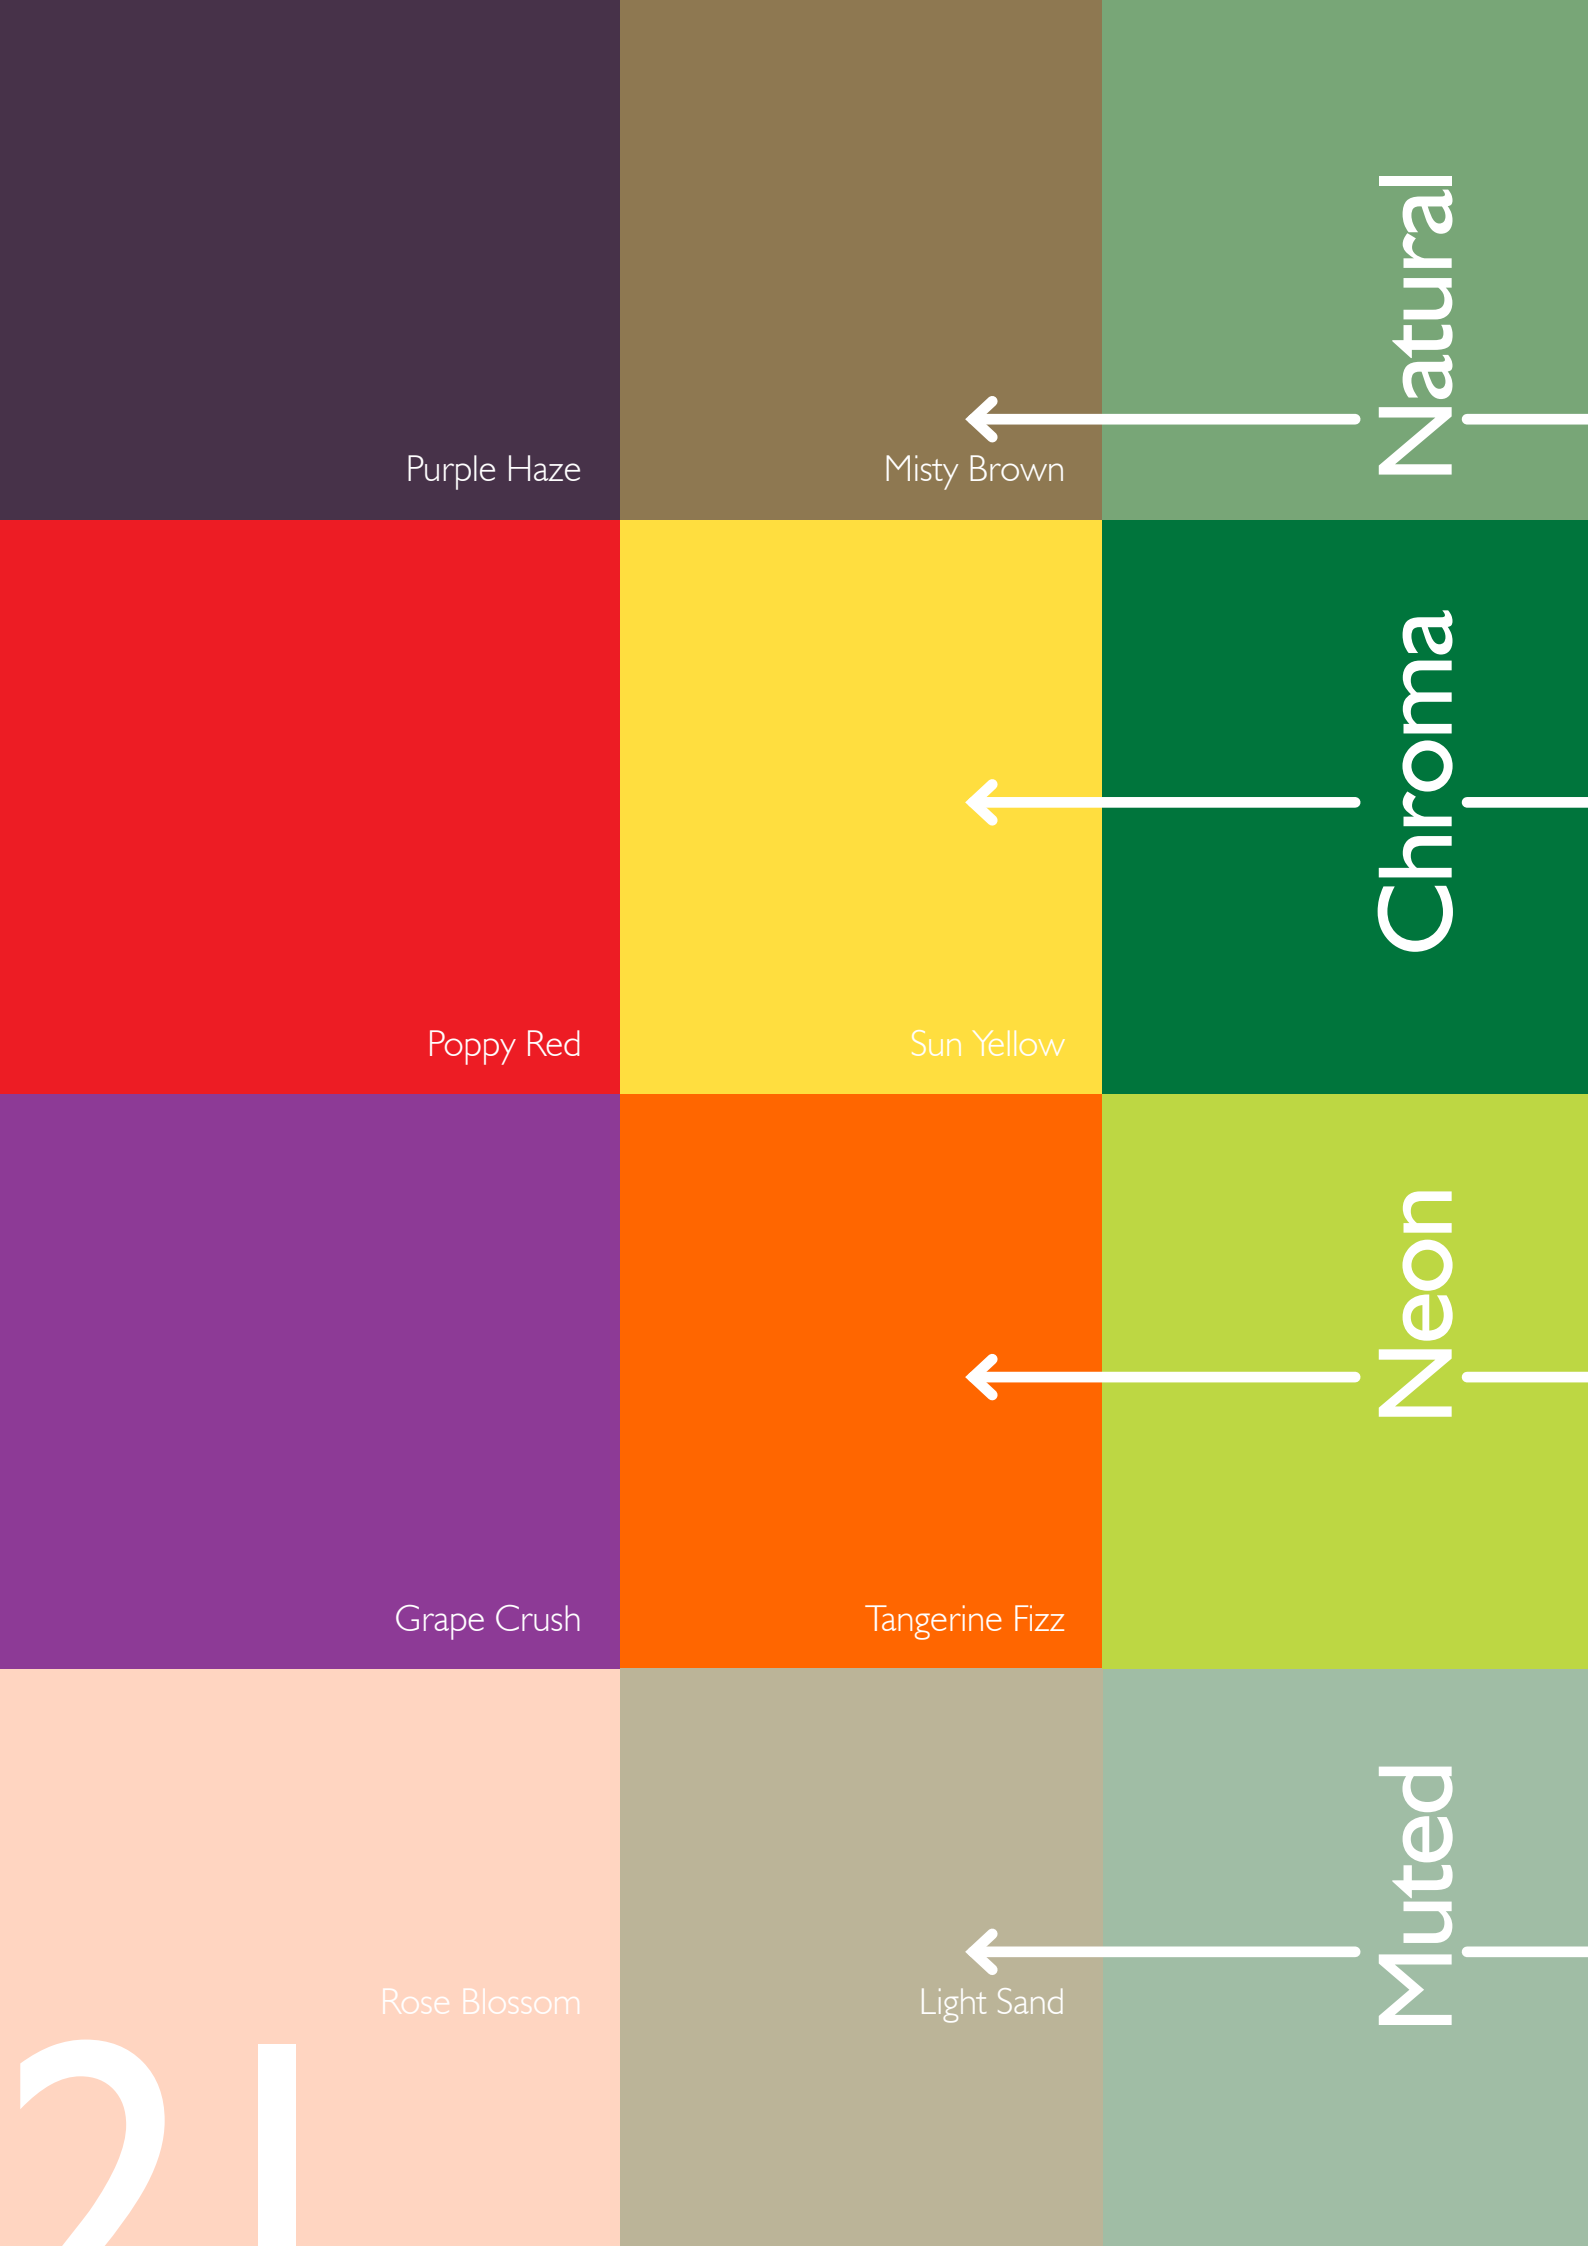

# Colour Collection

19

New Colour Range →

20

Natural

Purple Haze

Misty Brown

Chroma

Poppy Red

Sun Yellow