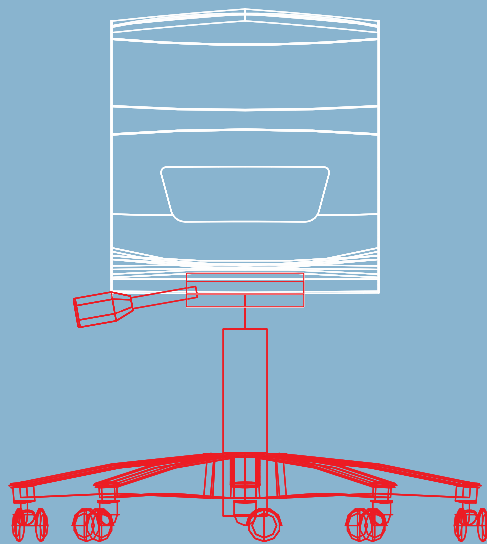

# 4 |

20 Polypropylene colours

Steel sled base  
Powder coated steel frame  
(black or silver grey)

Seat Height

560mm or 610mm or 685mm

Seat Depth  
370mm

Seat Width  
365mm

**Postura+ High Chair:** A high chair available with a foot rail for added comfort, an integrated grab handle, bag hook and glass fibre glides to protect floors and frames.

# Task Chair

43

20 Polypropylene colours

Black nylon task base as standard  
Optional chrome task base  
Select castors or glides

Seat Height

358-468mm (glides)  
383-493mm (castors)

Seat Depth  
370mm

Seat Width  
365mm

**Postura+ Task Chair:** A task chair with a height-adjustable gas column for added flexibility.

postura +

45