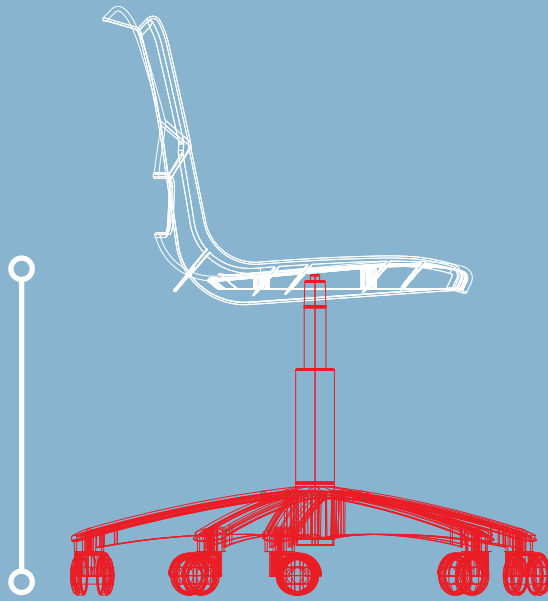

postura +

# Task Chair

43

20 Polypropylene colours

Black nylon task base as standard  
Optional chrome task base  
Select castors or glides

Seat Height

358-468mm (glides)  
383-493mm (castors)

Seat Depth  
370mm

Seat Width  
365mm

**Postura+ Task Chair:** A task chair with a height-adjustable gas column for added flexibility.

postura +

45