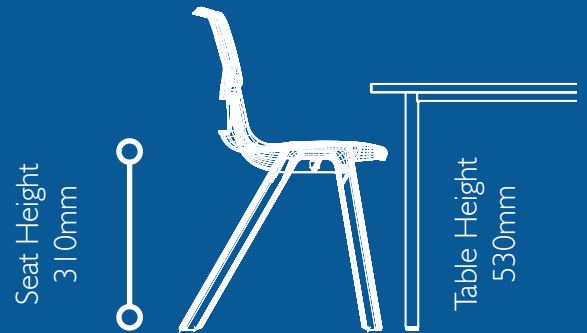

The learning space must be flexible to adapt to the needs of teachers and students.

Postura+ is the ideal solution for any budget and space, providing comfort, durability and practicality. Its ergonomic design enhances concentration and wellbeing, while its high-quality materials make it durable and easy to move. Plus, it's 100% recyclable and suitable for occasional outdoor use.

EN1  
3-4  
Yrs

EN2  
4-5  
Yrs

Popliteal Height Range  
250-280mm  
Stature Range  
930-1150mm

Popliteal Height Range  
280-315mm  
Stature Range  
1080-1210mm

EN4  
8-10  
Yrs

EN5  
11-13  
Yrs

Popliteal Height Range  
355-405mm  
Stature Range  
1330-1590mm

Popliteal Height Range  
405-435mm  
Stature Range  
1460-1765mm

EN3  
6-7  
Yrs

**Popliteal Height Range**  
315-355mm  
**Stature Range**  
1190-1420mm

EN6  
14-18  
Yrs

**Popliteal Height Range**  
435-485mm  
**Stature Range**  
1590-1880mm

The correct seat height is determined by measuring the popliteal height, which is the distance from the floor to the back of the knee when seated with thighs horizontal and lower leg vertical with feet flat on the floor. This measurement is useful in determining the compatible size for existing or older furniture that does not comply with BS EN 1729. Stature is measured from the floor to the top of the head.