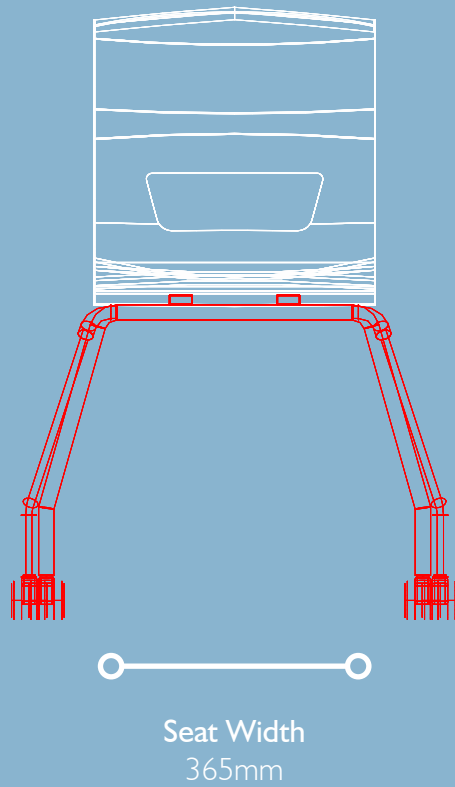

20 Polypropylene colours

Powder coated steel tube
(silver grey)

Postura+ 4 Leg On Castors:
A mobile version of the classic Postura+ chair with 4 legs and castors for easy movement.