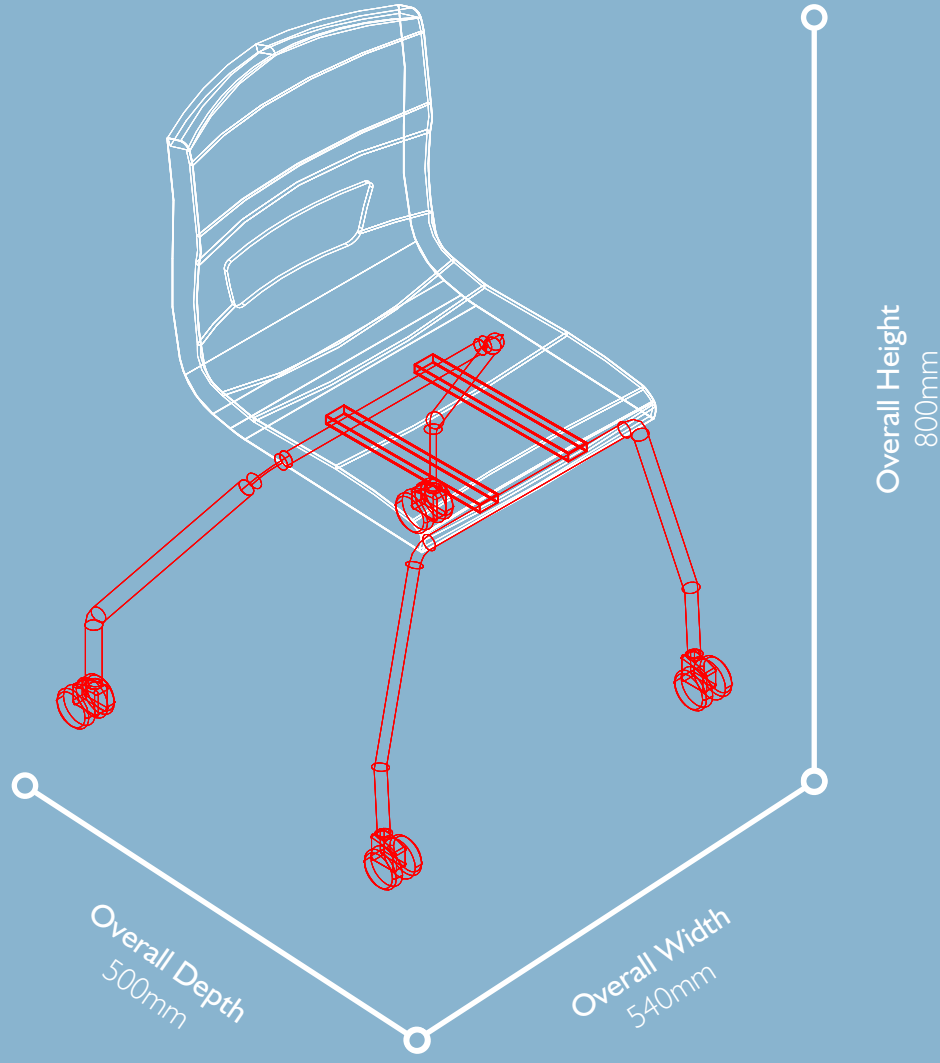

postura +

35 Castors 4 Leg On