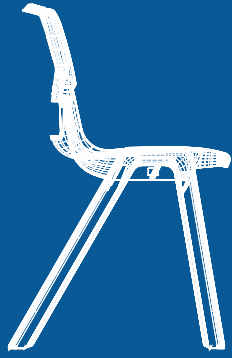

# Chair Sizing Guide

On Postura+ chairs you can find a colour-coded sticker on the top side of the backrest that corresponds to the table above. The example (below left) shows a blue sticker, so the chair can be identified as a Ash Grey size mark 6 chair.

# Seating Collection

One-Piece

4 Leg  
On Castors

Reverse  
Cantilever

Stool

High  
Chair

Low Task  
Stool

Task  
Chair