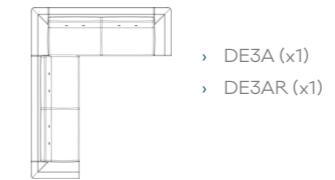

› DE3A (x1)
› DE3AR (x1)