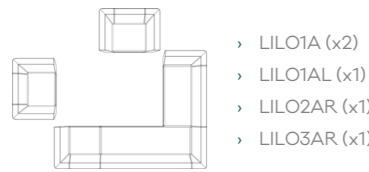

- › LIL01A (x2)
- › LIL01AL (x1)
- › LIL02AR (x1)
- › LIL03AR (x1)