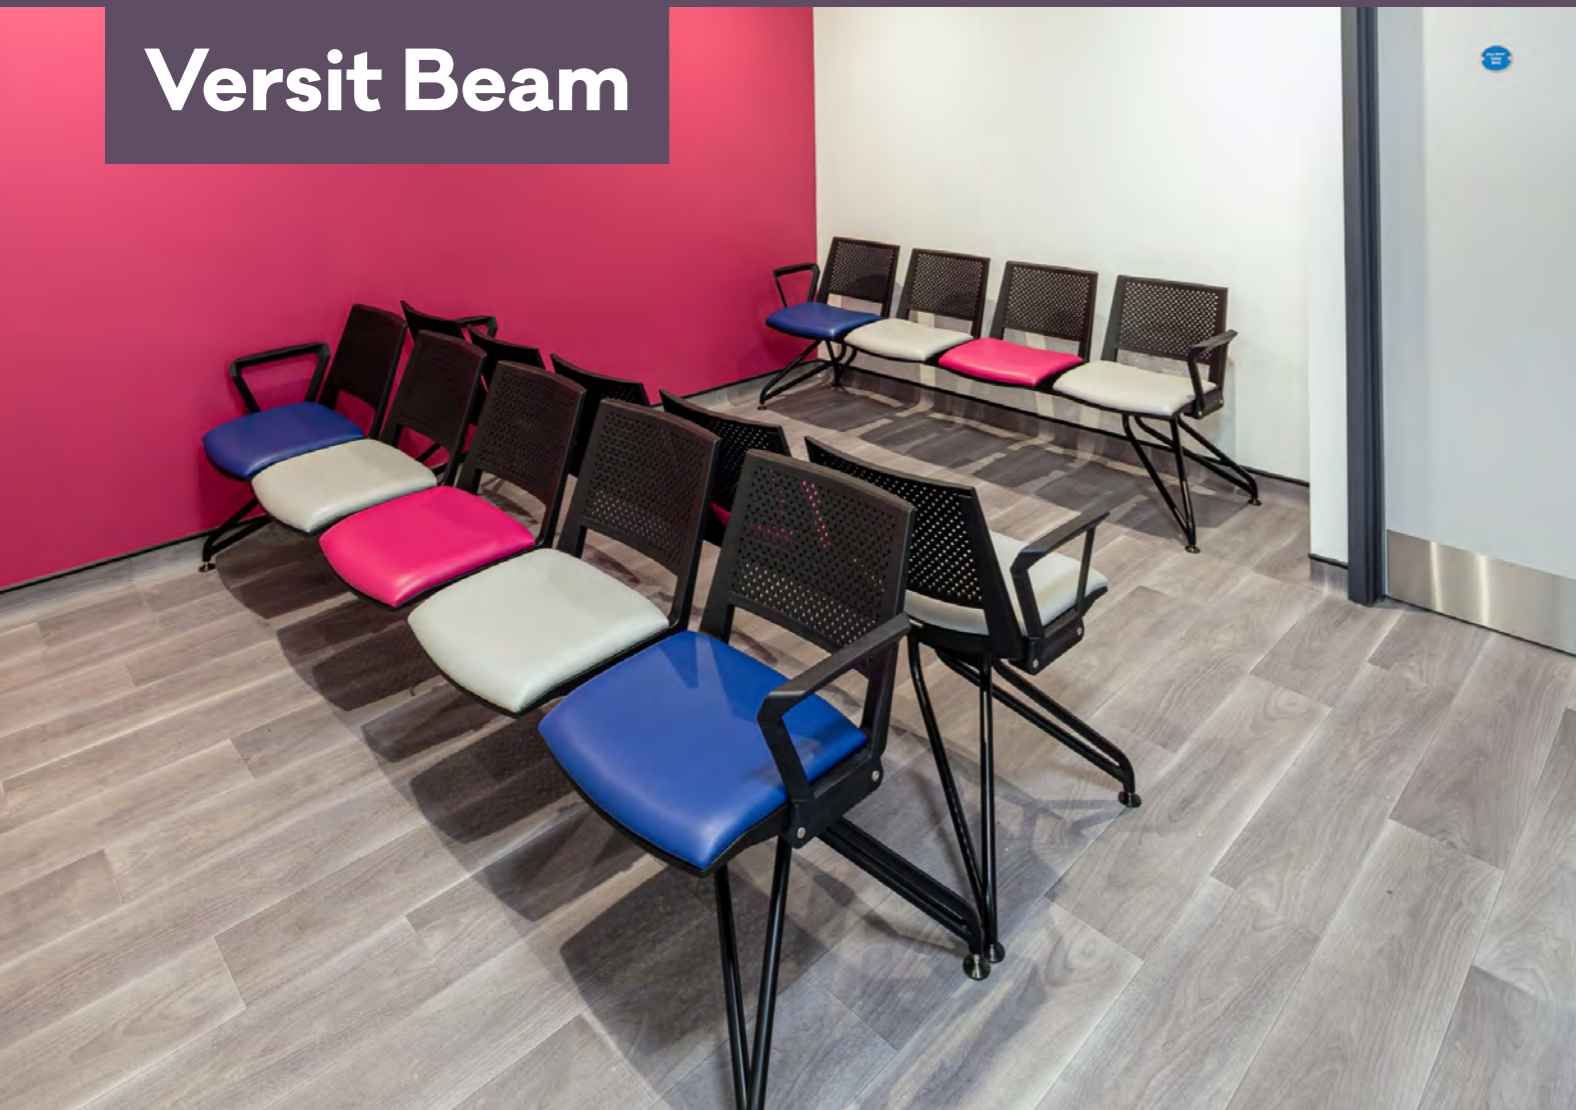

Versit Beam

VS10 Beam Seat

The price shown is for 1 single seat position

Plastic Seat & Back £287

DIMENSIONS

Seat Height	435
Back Height	380
Seat Width	470
Overall Width	645
Seat Depth	410
Overall Depth	580

OPTIONS

Non standard frame colour (per seat position)	£12
Floor Fixing per beam.	£30

VS11 Beam Seat

The price shown is for 1 single seat position

FABRIC

Category 1	£318
Category 2	£323
Category 3	£329
Category 4	£335
Category 5	£342
Category 6	£367

DIMENSIONS

Seat Height	470
Back Height	380
Seat Width	470
Overall Width	645
Seat Depth	410
Overall Depth	580

OPTIONS

Non standard frame colour (per seat position)	£12
Floor Fixing per beam.	£30

VS12 Beam Seat

The price shown is for 1 single seat position

FABRIC

Category 1	£339
Category 2	£350
Category 3	£360
Category 4	£373
Category 5	£387
Category 6	£437

DIMENSIONS

Seat Height	470
Back Height	380
Seat Width	470
Overall Width	645
Seat Depth	410
Overall Depth	580

OPTIONS

Non standard frame colour (per seat position)	£12
Floor Fixing per beam.	£30

Versatile multi-purpose beam seating

Upholster for comfort and design purposes or leave plain for easy cleaning.

With a choice of coloured plastic or polished beech ply seats including upholstered cushions if you wish, you'll have plenty of choices when it comes to planning your Versit Beam. And with up to five seats, any of which can be replaced with a table, you'll soon discover this is the perfect solution when it comes to furnishing a smaller waiting room or waiting area. Heavy gauge tubes with welded joints and our 15-year frame guarantee mean this one will stand the test of time too.

NOTES

- The standard frame colour for Versit Beam is black.
- We also offer a selection of other frame colour options. See page 209.
- Please state colour of plastic parts required when ordering chairs with upholstery

FEATURES

- Plastic seats and backs in choice of 5 colours-red, black, white, blue and grey.
- Plastic Seats and backs can have upholstery pads.
- Fully welded, heavy gauge steel beam.

Table

A table can be located in any position on the beam

White Laminate £115

DIMENSIONS

Table Width	510
Table Depth	510
Overall Width	540

OPTIONS

Non-standard frame colour (per table position)	£12
Beech laminate	£30

Arm

An arm can be located between any 2 seat or table positions or on the ends of the beam.

Black Plastic £28

DIMENSIONS

Arm Height	210