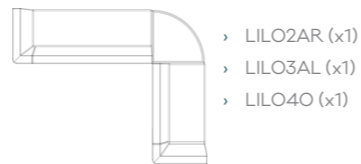

- › LIL02AR (x1)
- › LIL03AL (x1)
- › LIL04O (x1)