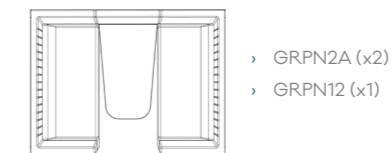

EXAMPLE CONFIGURATIONS