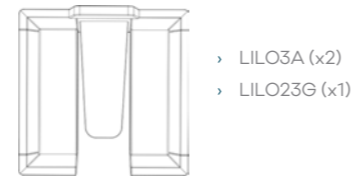

- › LIL03A (x2)
- › LIL023G (x1)