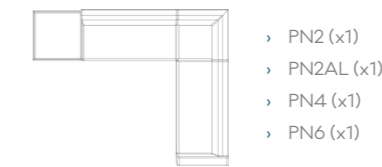

EXAMPLE CONFIGURATIONS