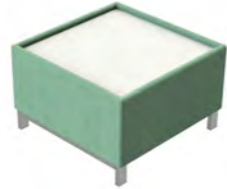

PN6

FABRIC

Category 1	£343
Category 2	£373
Category 3	£403
Category 4	£440
Category 5	£478
Category 6	£620
Category 7	£725

DIMENSIONS

Table Height	430
Table Width	715
Table Depth	715

OPTIONS

Floating legs	£27
Skid legs	£54
Chrome plate legs	£77
Black legs	£0
Non standard leg colour	£0
Polished beech legs	£73
Castors	£244
Power Module 1.	£322
Link-left hand	£36
Link-right hand	£36
Beech table top	£28
Black table top	£22