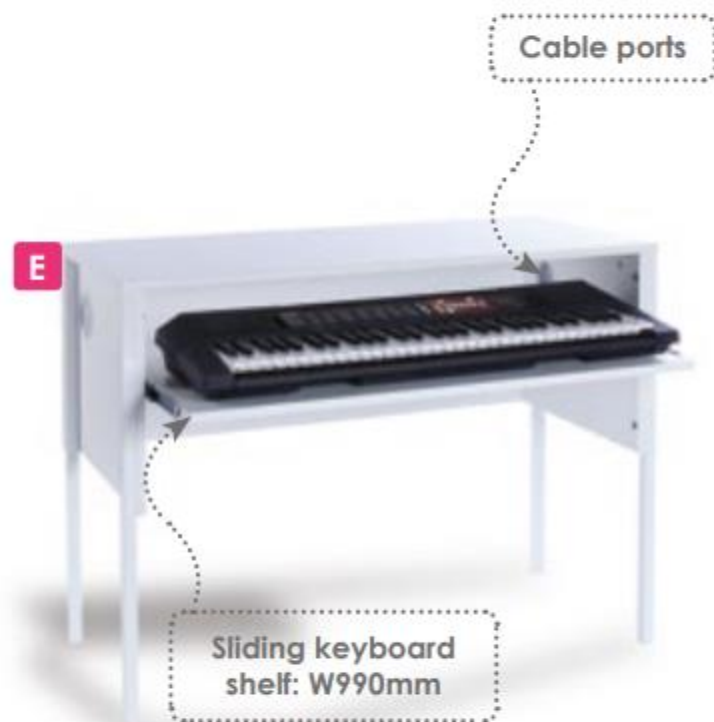

MUSIC TROLLEYS...

* WOOD FINISHES AVAILABLE

E. *Music Keyboard Desk

W1100 x D500 x H810mm

EF6003BEECH

EF6003MAPLE

EF6003WHITE

F. *Double Sided Keyboard Storage