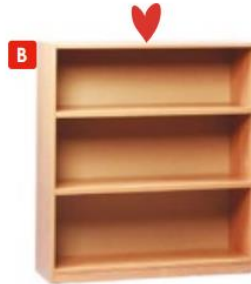

B. Open Bookcase with 2 Adjustable Shelves

W900 x D320 x H1000mm

MEQ1000BC	Beech
MAP1000BC	Maple
MEQ1000BCWHITE	White