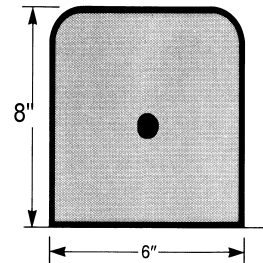

Mower Styles

Angle Style

Used on Residential Projects

Standard Curb Styles

Used on Commercial Projects

Can be installed with Rebar #3 & #4 .

6" X 12" w/ 2 Rebars

Can be installed with epoxy and vertical rebar