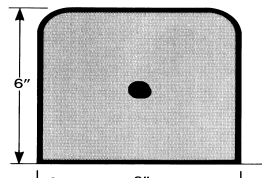

Mower Styles

Angle Style

Used on Residential Projects

Standard Curb Styles

Used on Commercial Projects

Can be installed with Rebar #3 & #4 .

6" X 12" w/ 2 Rebars

Can be installed with epoxy and vertical rebar