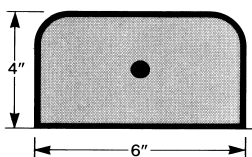

Mower Styles

Angle Style

Used on Residential Projects

Standard Curb Styles

Used on Commercial Projects

Can be installed with Rebar #3 & #4 .

6" X 12" w/ 2 Rebars

Can be installed with epoxy and vertical rebar