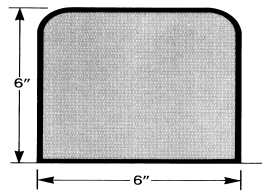

Mower Styles

Angle Style

Used on Residential Projects

Standard Curb Styles

Used on Commercial Projects

Can be installed with Rebar #3 & #4 .

6" X 12" w/ 2 Rebars

Can be installed with epoxy and vertical rebar