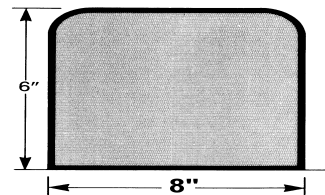

Mower Styles

Angle Style

Used on Residential Projects

Standard Curb Styles

Used on Commercial Projects

Can be installed with Rebar #3 & #4 .

6" X 12" w/ 2 Rebars

Can be installed with epoxy and vertical rebar