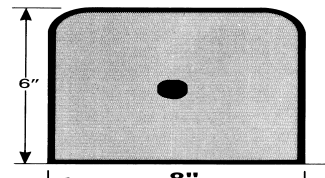

Mower Styles

Angle Style

Used on Residential Projects

Standard Curb Styles

Used on Commercial Projects

Can be installed with Rebar #3 & #4 .

6" X 12" w/ 2 Rebars

Can be installed with epoxy and vertical rebar