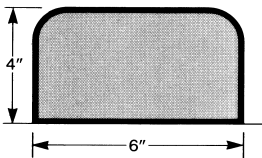

Mower Styles

Angle Style

Used on Residential Projects

Standard Curb Styles

Used on Commercial Projects

Can be installed with Rebar #3 & #4 .

6" X 12" w/ 2 Rebars

Can be installed with epoxy and vertical rebar