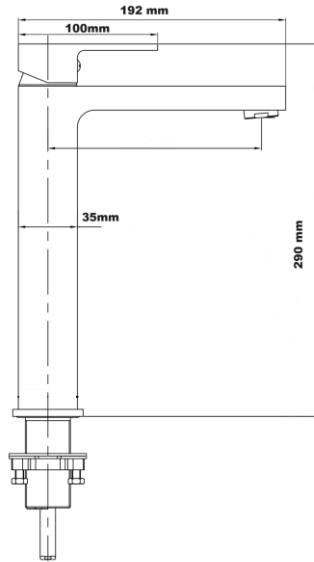

TECHNICAL DATA SHEET

tagus

PRODUCT SPECIFICATION

BRAND	: TAGUS
SERIES	: MARINO
PRODUCT	: BASIN MIXER
CODE	: TG-BAM-111TMGD
FINISH	: GOLD
MATERIAL	: BRASS
DESCRIPTION	: FULL BRASS ,HEAVY DUTY BASIN MIXER WITH EASY FIT CONICAL CYLINDER FITTING KIT .WATER FLOW RATE 3.8L

ITEM DIMENSION

HEIGHT (mm)	WIDTH (mm)	LENGTH (mm)	WEIGHT (KG)
290	35	192	1.40

10 YEARS WARRANTY

- All rights reserved by TAGUS
- Specifications details are only overall guideline. This may vary slightly +/- 10% from the real product.
- www.tagusinternational.com

PRODUCT SPECIFICATION

WORKING PRESSURE : 0.1Mpa

WATER FLOW RATE : 3.8 L TO 5L /MIN

10 YEARS WARRANTY

- All rights reserved by TAGUS
- Specifications details are only overall guideline. This may vary slightly +/- 10% from the real product.
- www.tagusinternational.com