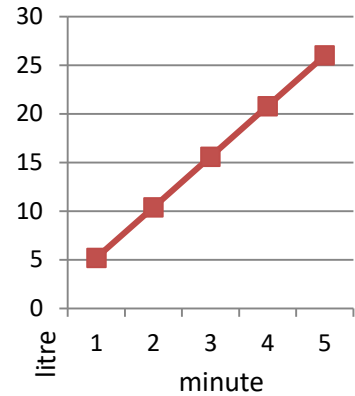

TECHNICAL DATA SHEET

tagus

PRODUCT SPECIFICATION

BRAND	: TAGUS
SERIES	: MARINO
PRODUCT	: BASIN MIXER
CODE	: TG-BAM-111TMGD
FINISH	: GOLD
MATERIAL	: BRASS
DESCRIPTION	: FULL BRASS ,HEAVY DUTY BASIN MIXER WITH EASY FIT CONICAL CYLINDER FITTING KIT .WATER FLOW RATE 3.8L

ITEM DIMENSION

HEIGHT (mm)	WIDTH (mm)	LENGTH (mm)	WEIGHT (KG)
290	35	192	1.40

10 YEARS WARRANTY

- All rights reserved by TAGUS
- Specifications details are only overall guideline. This may vary slightly +/- 10% from the real product.
- www.tagusinternational.com