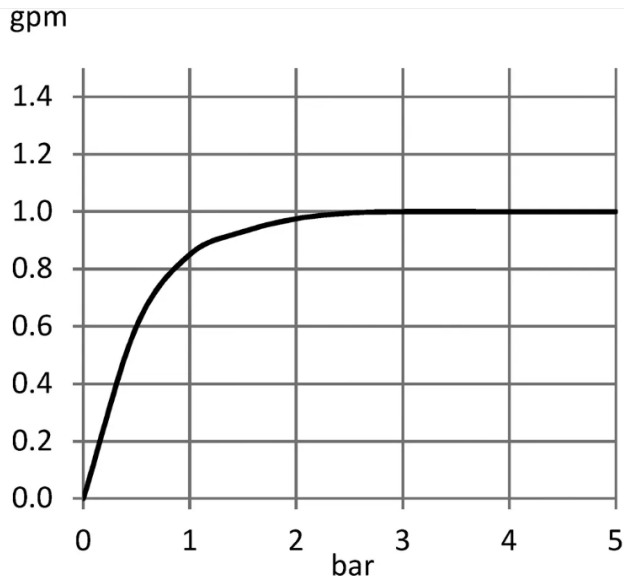

TECHNICAL DATA SHEET

tagus

PRODUCT SPECIFICATION

BRAND	: TAGUS
SERIES	: MARINO
PRODUCT	: BASIN MIXER
CODE	: TG-BAM-111TMGD
FINISH	: GOLD
MATERIAL	: BRASS
DESCRIPTION	: FULL BRASS ,HEAVY DUTY BASIN MIXER WITH EASY FIT CONICAL CYLINDER FITTING KIT .WATER FLOW RATE 3.8L

ITEM DIMENSION

HEIGHT (mm)	WIDTH (mm)	LENGTH (mm)	WEIGHT (KG)
290	35	192	1.40

10 YEARS WARRANTY

- All rights reserved by TAGUS
- Specifications details are only overall guideline. This may vary slightly +/- 10% from the real product.
- www.tagusinternational.com

PRODUCT SPECIFICATION

WORKING PRESSURE : 0.1Mpa

WATER FLOW RATE : 3.8 L TO 5L /MIN

10 YEARS WARRANTY

- All rights reserved by TAGUS
- Specifications details are only overall guideline. This may vary slightly +/- 10% from the real product.
- www.tagusinternational.com