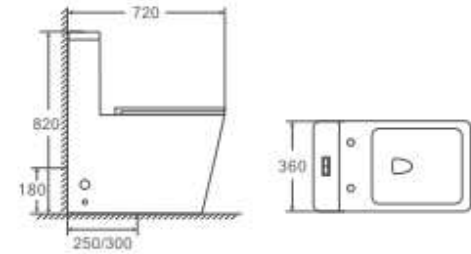

Code:T004A
Product: One Piece Toilet
Flushing system: Wash down
Size: 720x360x820 mm
P-trap 180 mm
Strap-250/300 mm

Code:T004B
Product: Two Piece Toilet
Flushing system: Wash down
Size: 630x360x820 mm
P-trap 180 mm
Strap-150/250 mm

Code:T004B
Product: Two Piece Toilet
Flushing system: Wash down
Size: 680x360x830 mm
P-trap 180 mm
Strap-150/250 mm

Code:9004W4
Product: Wall Hung Toilet
Flushing system: Wash down
Size: 520 x 360 x 360 mm
P-trap 180 mm

Code:9004B4
Product: Wall Hung Bidet
Size: 520x360x330 mm

Code:T004W5
Product: Floor standing toilet
Flushing system: Wash down
Size: 540 x 360 x 415 mm

Code:T004B5
Product: Floor standing bidet
Flushing system: Wash down
Size: 500 x 355 x 395 mm

Code: T960TWB
 Product: Wall Hung Bidet
 Size: 600x34x110mm

Code: T950TWB
 Product: Wall Hung Bidet
 Size: 500x34x110mm