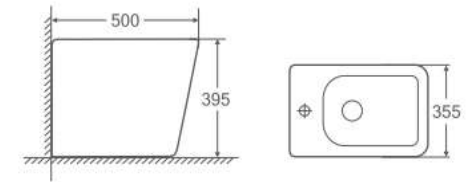

Code:T004A
Product: One Piece Toilet
Flushing system: Wash down
Size: 720x360x820 mm
P-trap 180 mm
Strap-250/300 mm

Code:T004B
Product: Two Piece Toilet
Flushing system: Wash down
Size: 630x360x820 mm
P-trap 180 mm
Strap-150/250 mm

Code:T004B
Product: Two Piece Toilet
Flushing system: Wash down
Size: 680x360x830 mm
P-trap 180 mm
Strap-150/250 mm

Code:9004W4
Product: Wall Hung Toilet
Flushing system: Wash down
Size: 520 x 360 x 360 mm
P-trap 180 mm

Code:9004B4
Product: Wall Hung Bidet
Size: 520x360x330 mm

Code:T004W5
Product: Floor standing toilet
Flushing system: Wash down
Size: 540 x 360 x 415 mm

Code:T004B5
Product: Floor standing bidet
Flushing system: Wash down
Size: 500 x 355 x 395 mm

Code: T960TWB
 Product: Wall Hung Bidet
 Size: 600x34x110mm

Code: T950TWB
 Product: Wall Hung Bidet
 Size: 500x34x110mm