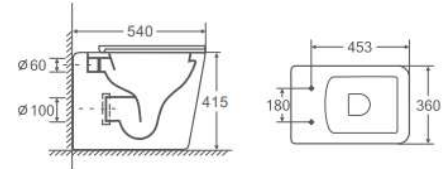

Code:T004A
Product: One Piece Toilet
Flushing system: Wash down
Size: 720x360x820 mm
P-trap 180 mm
Strap-250/300 mm

Code:T004B
Product: Two Piece Toilet
Flushing system: Wash down
Size: 630x360x820 mm
P-trap 180 mm
Strap-150/250 mm

Code:T004B
Product: Two Piece Toilet
Flushing system: Wash down
Size: 680x360x830 mm
P-trap 180 mm
Strap-150/250 mm

Code:9004W4
Product: Wall Hung Toilet
Flushing system: Wash down
Size: 520 x 360 x 360 mm
P-trap 180 mm

Code:9004B4
Product: Wall Hung Bidet
Size: 520x360x330 mm

Code:T004W5
Product: Floor standing toilet
Flushing system: Wash down
Size: 540 x 360 x 415 mm

Code:T004B5
Product: Floor standing bidet
Flushing system: Wash down
Size: 500 x 355 x 395 mm

Code: T960TWB
 Product: Wall Hung Bidet
 Size: 600x34x110mm

Code: T950TWB
 Product: Wall Hung Bidet
 Size: 500x34x110mm