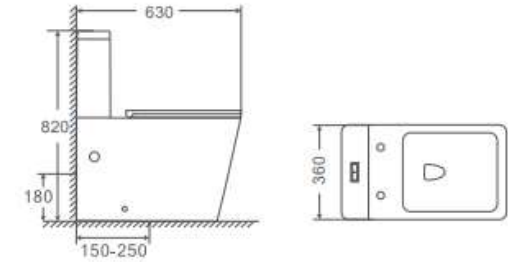

Code:T004A
Product: One Piece Toilet
Flushing system: Wash down
Size: 720x360x820 mm
P-trap 180 mm
Strap-250/300 mm

Code:T004B
Product: Two Piece Toilet
Flushing system: Wash down
Size: 630x360x820 mm
P-trap 180 mm
Strap-150/250 mm

Code:T004B
Product: Two Piece Toilet
Flushing system: Wash down
Size: 680x360x830 mm
P-trap 180 mm
Strap-150/250 mm

Code:9004W4
Product: Wall Hung Toilet
Flushing system: Wash down
Size: 520 x 360 x 360 mm
P-trap 180 mm

Code:9004B4
Product: Wall Hung Bidet
Size: 520x360x330 mm

Code:T004W5
Product: Floor standing toilet
Flushing system: Wash down
Size: 540 x 360 x 415 mm

Code:T004B5
Product: Floor standing bidet
Flushing system: Wash down
Size: 500 x 355 x 395 mm

Code: T960TWB
 Product: Wall Hung Bidet
 Size: 600x34x110mm

Code: T950TWB
 Product: Wall Hung Bidet
 Size: 500x34x110mm