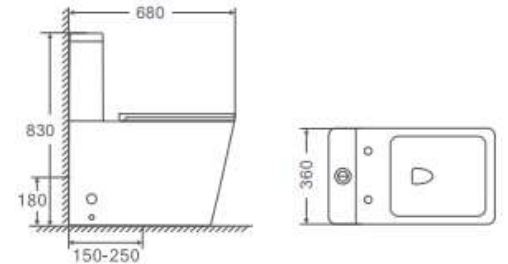

Code:T004A
Product: One Piece Toilet
Flushing system: Wash down
Size: 720x360x820 mm
P-trap 180 mm
Strap-250/300 mm

Code:T004B
Product: Two Piece Toilet
Flushing system: Wash down
Size: 630x360x820 mm
P-trap 180 mm
Strap-150/250 mm

Code:T004B
Product: Two Piece Toilet
Flushing system: Wash down
Size: 680x360x830 mm
P-trap 180 mm
Strap-150/250 mm

Code:9004W4
Product: Wall Hung Toilet
Flushing system: Wash down
Size: 520 x 360 x 360 mm
P-trap 180 mm

Code:9004B4
Product: Wall Hung Bidet
Size: 520x360x330 mm

Code:T004W5
Product: Floor standing toilet
Flushing system: Wash down
Size: 540 x 360 x 415 mm

Code:T004B5
Product: Floor standing bidet
Flushing system: Wash down
Size: 500 x 355 x 395 mm

Code: T960TWB
 Product: Wall Hung Bidet
 Size: 600x34x110mm

Code: T950TWB
 Product: Wall Hung Bidet
 Size: 500x34x110mm