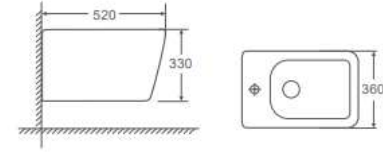

Code:T004A
Product: One Piece Toilet
Flushing system: Wash down
Size: 720x360x820 mm
P-trap 180 mm
Strap-250/300 mm

Code:T004B
Product: Two Piece Toilet
Flushing system: Wash down
Size: 630x360x820 mm
P-trap 180 mm
Strap-150/250 mm

Code:T004B
Product: Two Piece Toilet
Flushing system: Wash down
Size: 680x360x830 mm
P-trap 180 mm
Strap-150/250 mm

Code:9004W4
Product: Wall Hung Toilet
Flushing system: Wash down
Size: 520 x 360 x 360 mm
P-trap 180 mm

Code:9004B4
Product: Wall Hung Bidet
Size: 520x360x330 mm

Code:T004W5
Product: Floor standing toilet
Flushing system: Wash down
Size: 540 x 360 x 415 mm

Code:T004B5
Product: Floor standing bidet
Flushing system: Wash down
Size: 500 x 355 x 395 mm

Code: T960TWB
 Product: Wall Hung Bidet
 Size: 600x34x110mm

Code: T950TWB
 Product: Wall Hung Bidet
 Size: 500x34x110mm