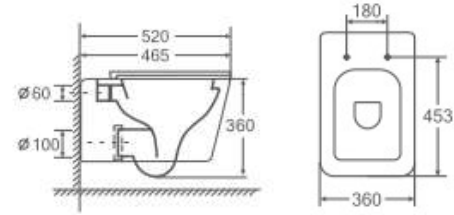

Code:T004A
Product: One Piece Toilet
Flushing system: Wash down
Size: 720x360x820 mm
P-trap 180 mm
Strap-250/300 mm

Code:T004B
Product: Two Piece Toilet
Flushing system: Wash down
Size: 630x360x820 mm
P-trap 180 mm
Strap-150/250 mm

Code:T004B
Product: Two Piece Toilet
Flushing system: Wash down
Size: 680x360x830 mm
P-trap 180 mm
Strap-150/250 mm

Code:9004W4
Product: Wall Hung Toilet
Flushing system: Wash down
Size: 520 x 360 x 360 mm
P-trap 180 mm

Code:9004B4
Product: Wall Hung Bidet
Size: 520x360x330 mm

Code:T004W5
Product: Floor standing toilet
Flushing system: Wash down
Size: 540 x 360 x 415 mm

Code:T004B5
Product: Floor standing bidet
Flushing system: Wash down
Size: 500 x 355 x 395 mm

Code: T960TWB
 Product: Wall Hung Bidet
 Size: 600x34x110mm

Code: T950TWB
 Product: Wall Hung Bidet
 Size: 500x34x110mm