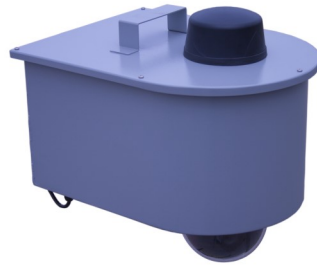

# Trinity Portable Surveillance Enclosure

## PRE-CONFIGURED

“Just Add Power.”

## REMOTE MANAGEMENT

Easy to maintain and update.

- Portable Mounting...*Deploy where they are needed; Move to another location.*
- Can be configured with several PTZ Camera models: Axis/Eclipse and others...
- Industrial 24 VDC Power Supply
- Remote Management and Maintenance Module
- Industrial 5 Port PoE (30W per port)
- LTE Router/Firewall w/WiFi “Bubble,” and GPS
- 2 x Temperature Controlled Cooling Fans
- Hi Performance Antenna
- Pre-Configured for “Just Add Power” deployment
- Options
  - Bridge Enclosure (Multi-Lane Intersection Coverage)
  - DVR 2 TB of storage
  - Fiber Optic Connections
  - Radio Frequency (RF) Connectivity