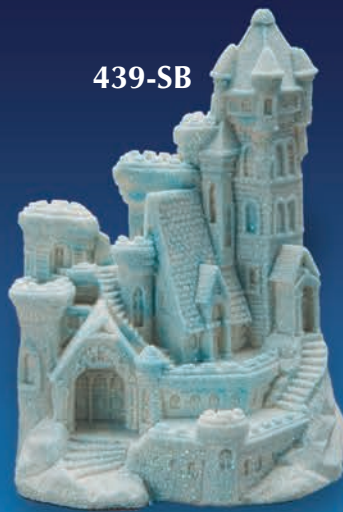

The Magic Continues
1981-2021

MR. SANDMAN®

754-P
Also available with
Blue accents

439-SB

478-SB

401-SB

465-SB

007-SB

016-SB

106-SB

121-SB

CRYSTAL BEAD CASTLES

CB007-SB

CB2103-SB

CB442-SB

CB443-SB

CB808-SB

CB465-SB

CB804-SB

Neptune's Kingdom-1450-SB

Castles 1100-SB

ND121-F

ND106-F

BH01-KC