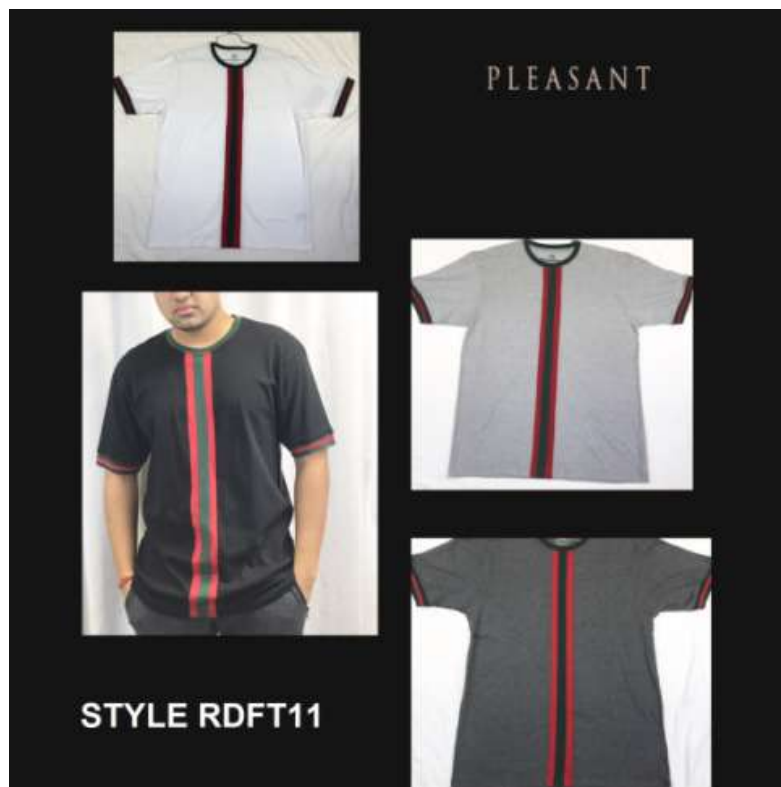

Assorted Colors/Sizes = 24 Pcs/Box
S to XL 1-2-2-1

BLUE

BURGUNDY

HTHR GRAY

RED

STYLE PPOGR (POLYESTER POLO)

ROYAL BLUE

HNTR GREEN

**NAVY
S-M-L-XL
4- 8 - 8 - 4**

SOLID GRAY

SOLID BLK

Solid Col Asst sizes 24 Pcs/Box

NEW STYLES SPRING 2023

S-M-L-XL = 1-2-2-1 Assorted Color/Assorted Sizes 24 Pcs/Box

Assorted Color/Assorted Sizes 24 Pcs/Box

Lucky Horse Grindle V neck

Style LHCGRVN

Assorted Colors/Sizes = 24 Pcs/Box
S to XL 1-2-2-1

Grindle Color Block Round Neck T Shirts

Style: 22GRCBRN

S to XL 1-2-2-1 = 24 pcs/Box
Asstd Colors/Asstd Sizes

BLACK