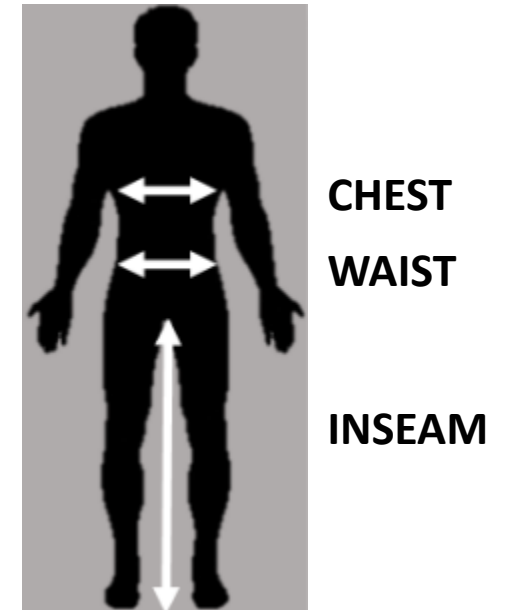

MEN

PRODUCT LABEL	XS	S	M	L	XL	2XL	3XL
CHEST	34/36"	36/38"	40/42"	42/44"	46/48"	50/52"	54/56"
WAIST	30"	32"	34"	36"	38"	40"	42"
INSEAM	29"	29.5"	29.5"	30"	30"	30.5"	30.5"

WOMEN

PRODUCT LABEL	XS 4-6	S 8-10	M 12-14	L 16-18	XL 20-22	XXL 24-26
CHEST	34"	36"	38"	40"	42"	44"
WAIST	28"	30"	32"	34"	36"	38"
INSEAM	29"	29.5"	30"	30"	30"	30.5"

CHEST

WAIST

INSEAM

APPAREL SIZE GUIDE 2019

YOUTH

PRODUCT LABEL	2XS (116) 5-6Y	XS (128) 7-8Y	S (140) 8-10Y	M (152) 11-12Y
CHEST	20"	22"	24"	26"
WAIST	20"	22"	24"	26"
INSEAM	20"	22"	24"	26"

PRICE LIST

T19 SINGLET	
DW6895 - WOMEN'S	£25
DW6856 - MEN'S	£25
•T19 SS JERSEY	
DW6886 - WOMEN'S	£30
DW6894 - MEN'S	£30
DW6791 - YOUTH	£20
•T19 HOODY / TRACK PANT	
DW6872 / DW6858 - WOMEN'S	£35
DW6860 / DW6862 - MEN'S	£35
DW6871 / DW6857 - YOUTH	£25
•T19 SHORTS & SKORTS	
DW6880 - MEN'S 3 POCKET SHORT	£35
DW6879 - WOMEN'S 3 POCKET SHORT	£35
DW6854 - WOMEN'S SKORT	£35
DW6792 - YOUTH KNIT SHORT	£25