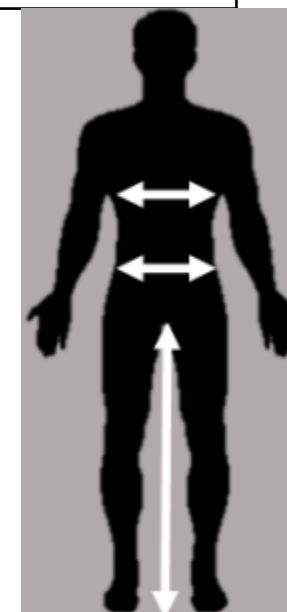

T19 SHORTS & SKORTS

DW6880 – MEN'S 3 POCKET SHORT

DW6879 – WOMEN'S 3 POCKET SHORT

DW6854 – WOMEN'S SKORT

DW6792 – YOUTH KNIT SHORT

SIZE GUIDE

SPECIALIST
SPORTS

APPAREL SIZE GUIDE 2019

MEN

PRODUCT LABEL	XS	S	M	L	XL	2XL	3XL
CHEST	34/36"	36/38"	40/42"	42/44"	46/48"	50/52"	54/56"
WAIST	30"	32"	34"	36"	38"	40"	42"
INSEAM	29"	29.5"	29.5"	30"	30"	30.5"	30.5"

WOMEN

PRODUCT LABEL	XS 4-6	S 8-10	M 12-14	L 16-18	XL 20-22	XXL 24-26
CHEST	34"	36"	38"	40"	42"	44"
WAIST	28"	30"	32"	34"	36"	38"
INSEAM	29"	29.5"	30"	30"	30"	30.5"

CHEST

WAIST

INSEAM

APPAREL SIZE GUIDE 2019

YOUTH

PRODUCT LABEL	2XS (116) 5-6Y	XS (128) 7-8Y	S (140) 8-10Y	M (152) 11-12Y
CHEST	20"	22"	24"	26"
WAIST	20"	22"	24"	26"
INSEAM	20"	22"	24"	26"

PRICE LIST

T19 SINGLET	
DW6895 - WOMEN'S	£25
DW6856 - MEN'S	£25
•T19 SS JERSEY	
DW6886 - WOMEN'S	£30
DW6894 - MEN'S	£30
DW6791 - YOUTH	£20
•T19 HOODY / TRACK PANT	
DW6872 / DW6858 - WOMEN'S	£35
DW6860 / DW6862 - MEN'S	£35
DW6871 / DW6857 - YOUTH	£25
•T19 SHORTS & SKORTS	
DW6880 - MEN'S 3 POCKET SHORT	£35
DW6879 - WOMEN'S 3 POCKET SHORT	£35
DW6854 - WOMEN'S SKORT	£35
DW6792 - YOUTH KNIT SHORT	£25