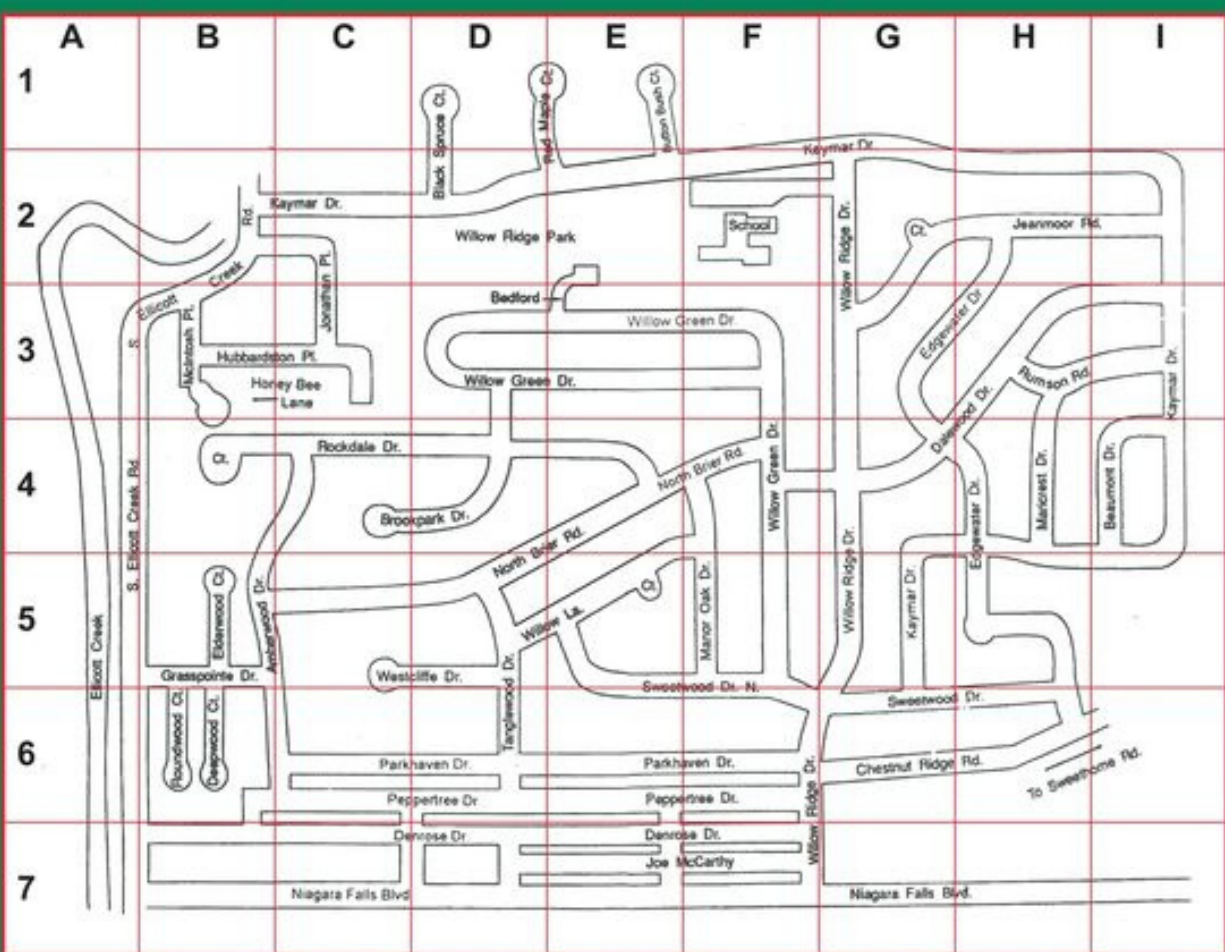

WILLOW RIDGE
NEIGHBORHOOD GARAGE
SALE WEEKEND
JUNE 1-4 9AM-3PM*

Participating houses:

123 Amberwood	880 Edgewater	216 N. Brier
131 Amberwood	933 Edgewater	229 N. Brier
21 Beaumont	39 Hubbardston	12 Red Maple
26 Beaumont	37 Kaymar	53 Rockdale
62 Beaumont	438 Kaymar	101 S. Ellicott Creek
1 Black Spruce	669 Kaymar	121 S. Ellicott Creek
26 Black Spruce	702 Kaymar	110 Sweetwood N.
37 Brookpark	13 Manor Oak	42 Tanglewood
94 Brookpark	50 Maricrest	24 Willow Green
57 Dalewood	84 N. Brier	88 Willow Lane
327 Denrose	184 N. Brier	330 Willow Ridge
744 Edgewater	200 N. Brier	

* Not all houses will be participating every day*

WILLOW RIDGE NEIGHBORHOOD GARAGE SALE WEEKEND JUNE 1-4 9AM-3PM*

AMBERWOOD DRIVE.....	B5
BEAUMONT DRIVE.....	I4
BLACK SPRUCE COURT.....	D2
BROOKPARK DRIVE.....	C4
BUTTON BUSH COURT.....	E1
CHESTNUT RIDGE ROAD.....	G6
DALEWOOD DRIVE.....	G4
DEEPWOOD COURT.....	B6
DENROSE DRIVE.....	E7
EDGEWATER DRIVE.....	H5
ELDERWOOD COURT.....	B5
GRASSPOINTE DRIVE.....	B5
HONEY BEE LANE.....	B3
HUBBARDSTON PLACE.....	B3
JEANMOOR COURT.....	G2
JEANMOOR ROAD.....	H2
JONATHAN PLACE.....	C3
KAYMAR DRIVE.....	F1
MCINTOSH PLACE.....	B3
MANOR OAK DRIVE.....	F5
MARICREST DRIVE.....	H4
NORTH BRIER ROAD.....	D5
PARKHAVEN DRIVE.....	B6
PEPPERTREE DRIVE.....	B6
RED MAPLE COURT.....	D2
ROCKDALE COURT.....	B4
ROCKDALE DRIVE.....	C4
ROUNDWOOD COURT.....	B6
RUMSON ROAD.....	H3
S. ELLICOTT CREEK ROAD.....	A5
SWEETWOOD DRIVE.....	G6
SWEETWOOD DRIVE NORTH.....	E5
TANGLEWOOD DRIVE.....	D6
WESTCLIFFE DRIVE.....	C5
WILLOW GREEN DRIVE.....	E3
WILLOW LANE COURT.....	E5
WILLOW LANE.....	D5
WILLOW RIDGE DRIVE.....	F7