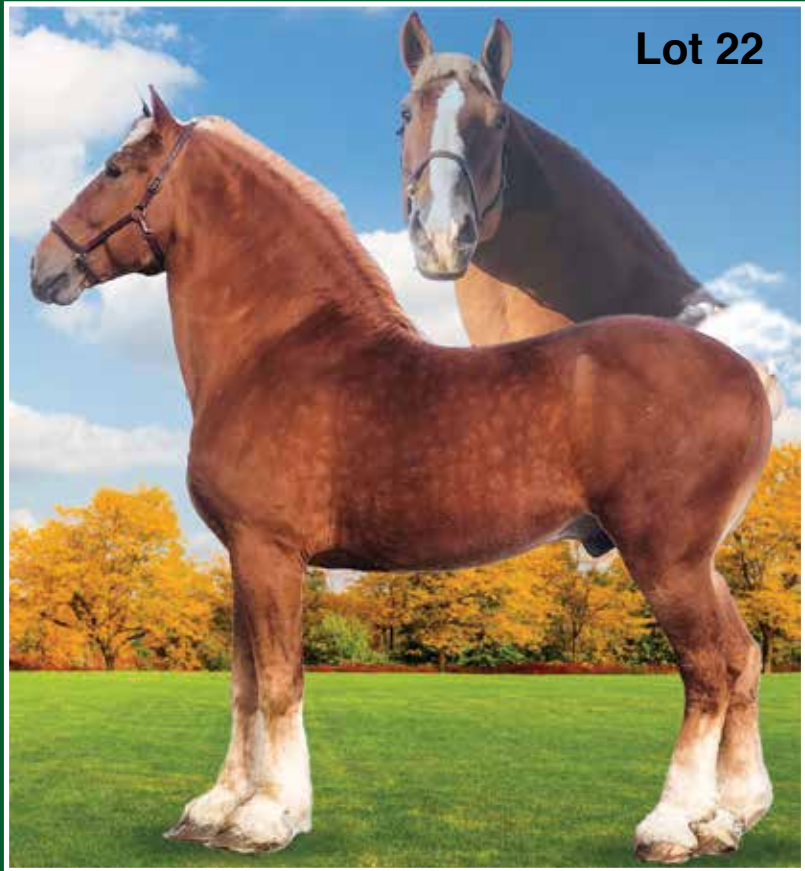

The 2023 Annual Meeting will be held in Indiana.
Visit our website or Facebook page for updates

BELGIANCORP.COM

Visit our Registry at: belgianregistry.com

PO Box 335 - WABASH, INDIANA 46992

AgRestore Farms has consigned
Orndorff's Captain Buddy
A Proven Sire