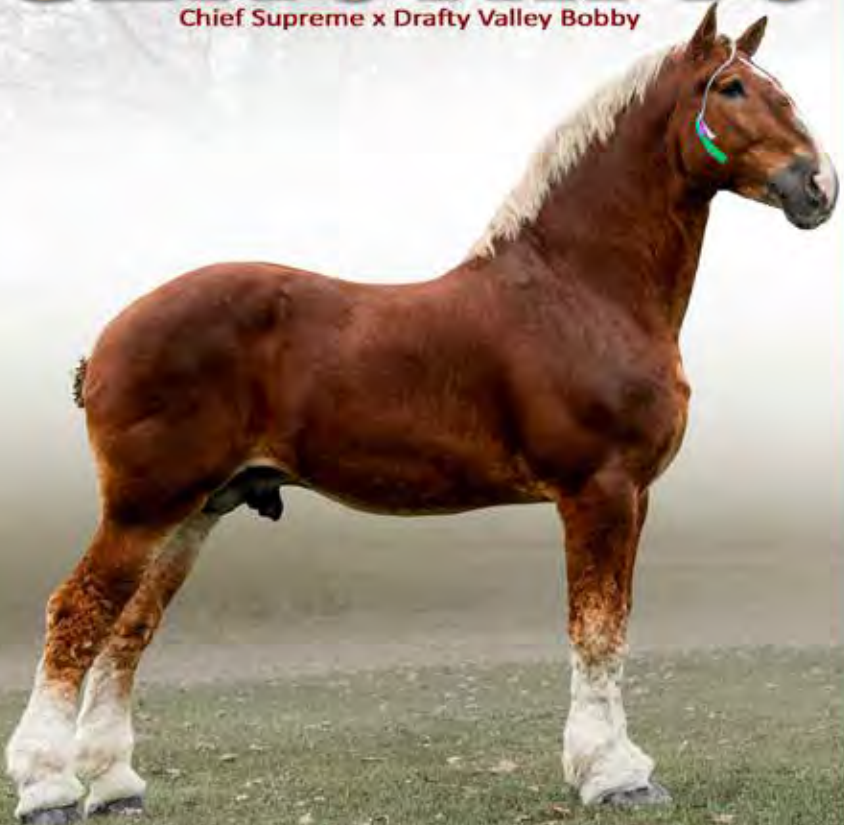

BLANET

CACTUS ACRES

QUINCY MICHIGAN

488 Quincy Grange Rd. | Quincy Michigan 49082 | (517) 227 - 8823

SWITZERLAND COUNTY GERONIMO

Chief Supreme x Drafty Valley Bobby

CACTUS ACRES

QUINCY MICHIGAN