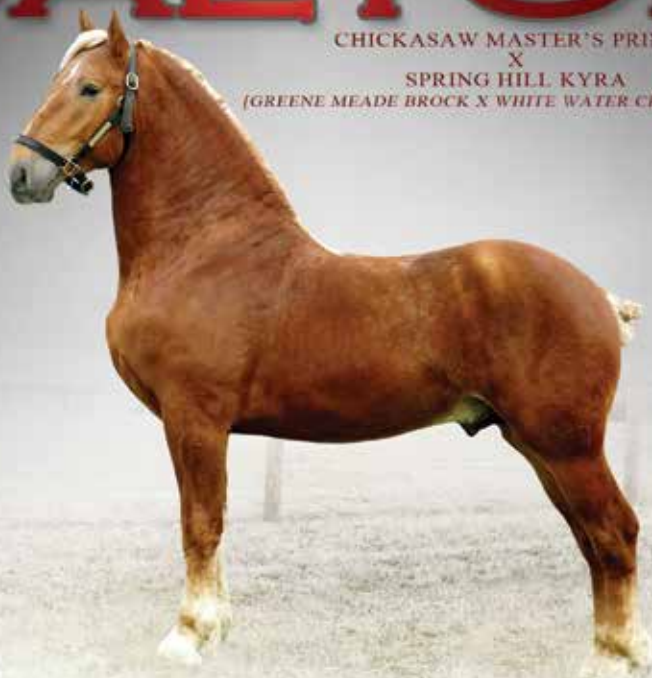

DOB 1/10/17

STONEY LAKE

REG #97445

DALTON

CHICKASAW MASTER'S PRINCE

X

SPRING HILL KYRA

(GREENE MEADE BROCK X WHITE WATER CREEK KENDRA)

WE ARE PLEASED TO WELCOME TO THE MIDWEST A FORMER NATIONAL CHAMPION,
HAILING FROM MULTIPLE GENERATIONS OF ELITE MARES.