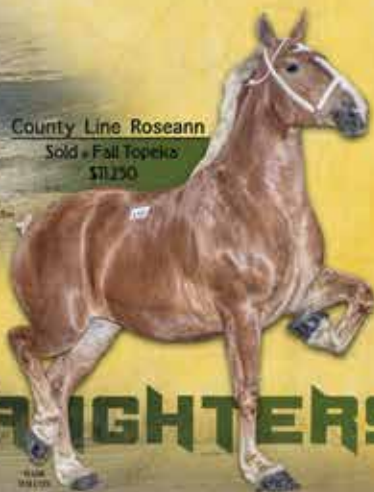

Service Fee: \$750

Visitors Welcome
Horses Always For Sale

WADE
WILCOX

Royal E. Amber
Sold • Fall Topeka
\$11,000

County Line Roseann
Sold • Fall Topeka
\$11,250

LINE DAUGHTERS

BDF BELGIANS STEVEN & LEVON HOSTETLER